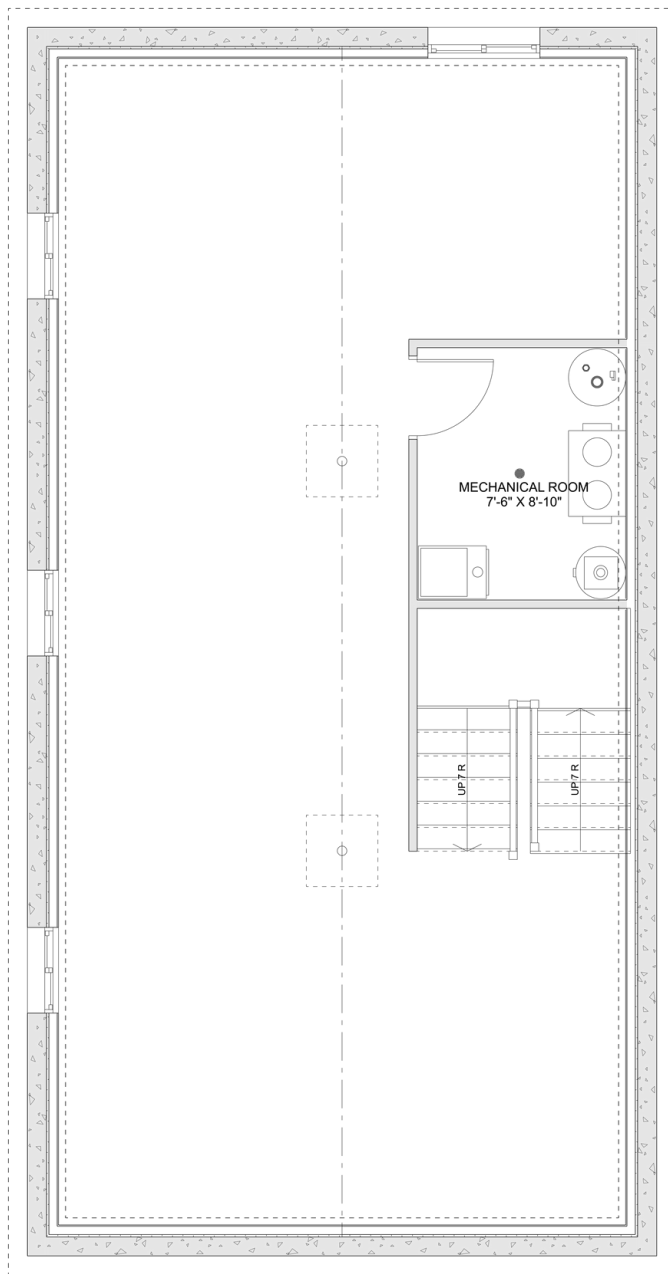

PLAN #21-0206

2 BEDROOMS

1 BATHROOM

TYPE: Bungalow

1,151 SQ. FT.

OVERALL WIDTH: 28'-0"

OVERALL DEPTH: 51'-0"

CHOOSE YOUR DREAM HOME

Not seeing the perfect plan? We also offer custom design services!

613-876-2488

information@houseofthree.ca

www.houseofthree.ca

PLAN #21-0206

MAIN FLOOR

CHOOSE YOUR DREAM HOME

Not seeing the perfect plan? We also offer custom design services!

613-876-2488

information@houseofthree.ca

www.houseofthree.ca

PLAN #21-0206

FOUNDATION

ALL DIMENSIONS APPROXIMATE. E. & O. E.