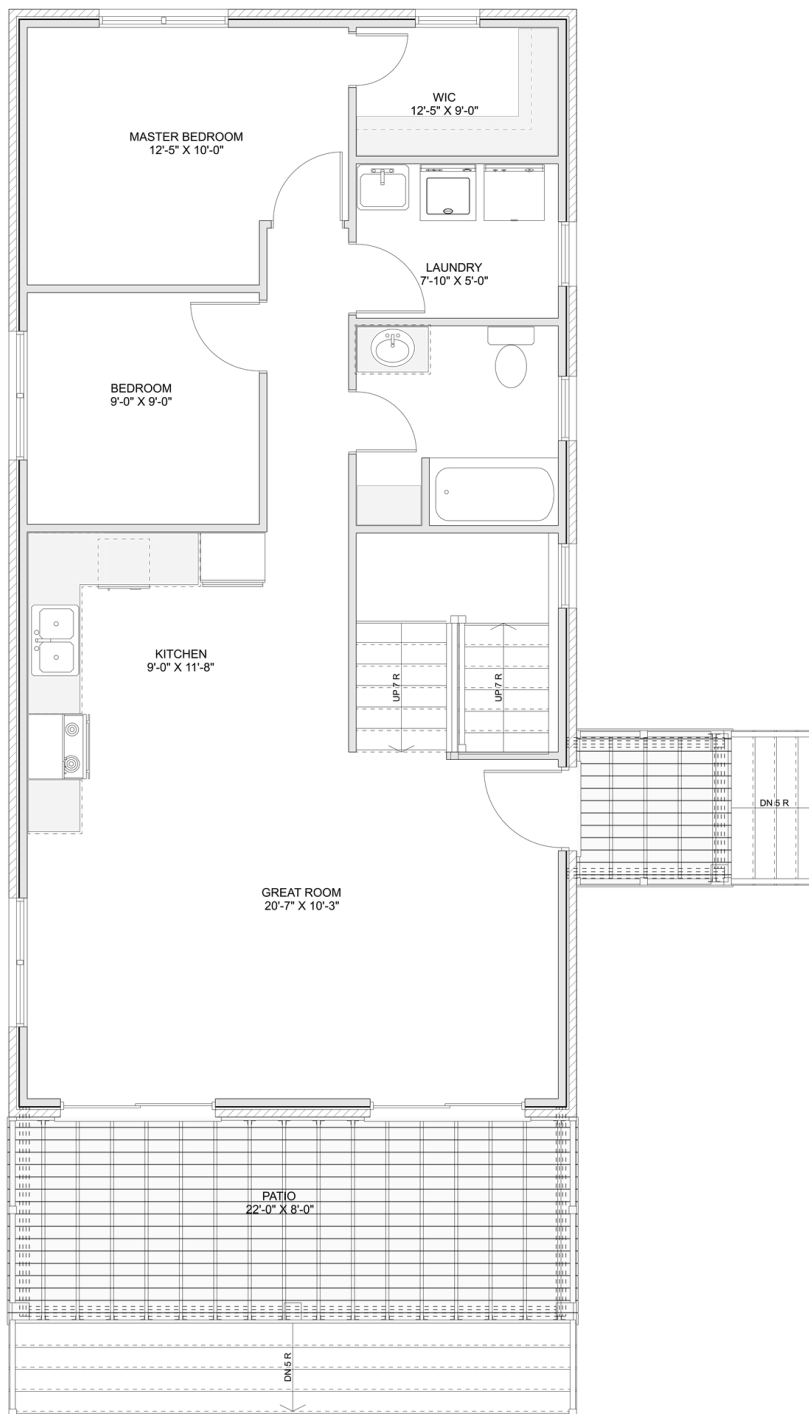

PLAN #21-0206

2 BEDROOMS

1 BATHROOM

TYPE: Bungalow

1,151 SQ. FT.

OVERALL WIDTH: 28'-0"

OVERALL DEPTH: 51'-0"

CHOOSE YOUR DREAM HOME

Not seeing the perfect plan? We also offer custom design services!

613-876-2488

information@houseofthree.ca

www.houseofthree.ca

PLAN #21-0206

MAIN FLOOR

CHOOSE YOUR DREAM HOME

Not seeing the perfect plan? We also offer custom design services!

613-876-2488

information@houseofthree.ca

www.houseofthree.ca

PLAN #21-0206

FOUNDATION

ALL DIMENSIONS APPROXIMATE. E. & O. E.