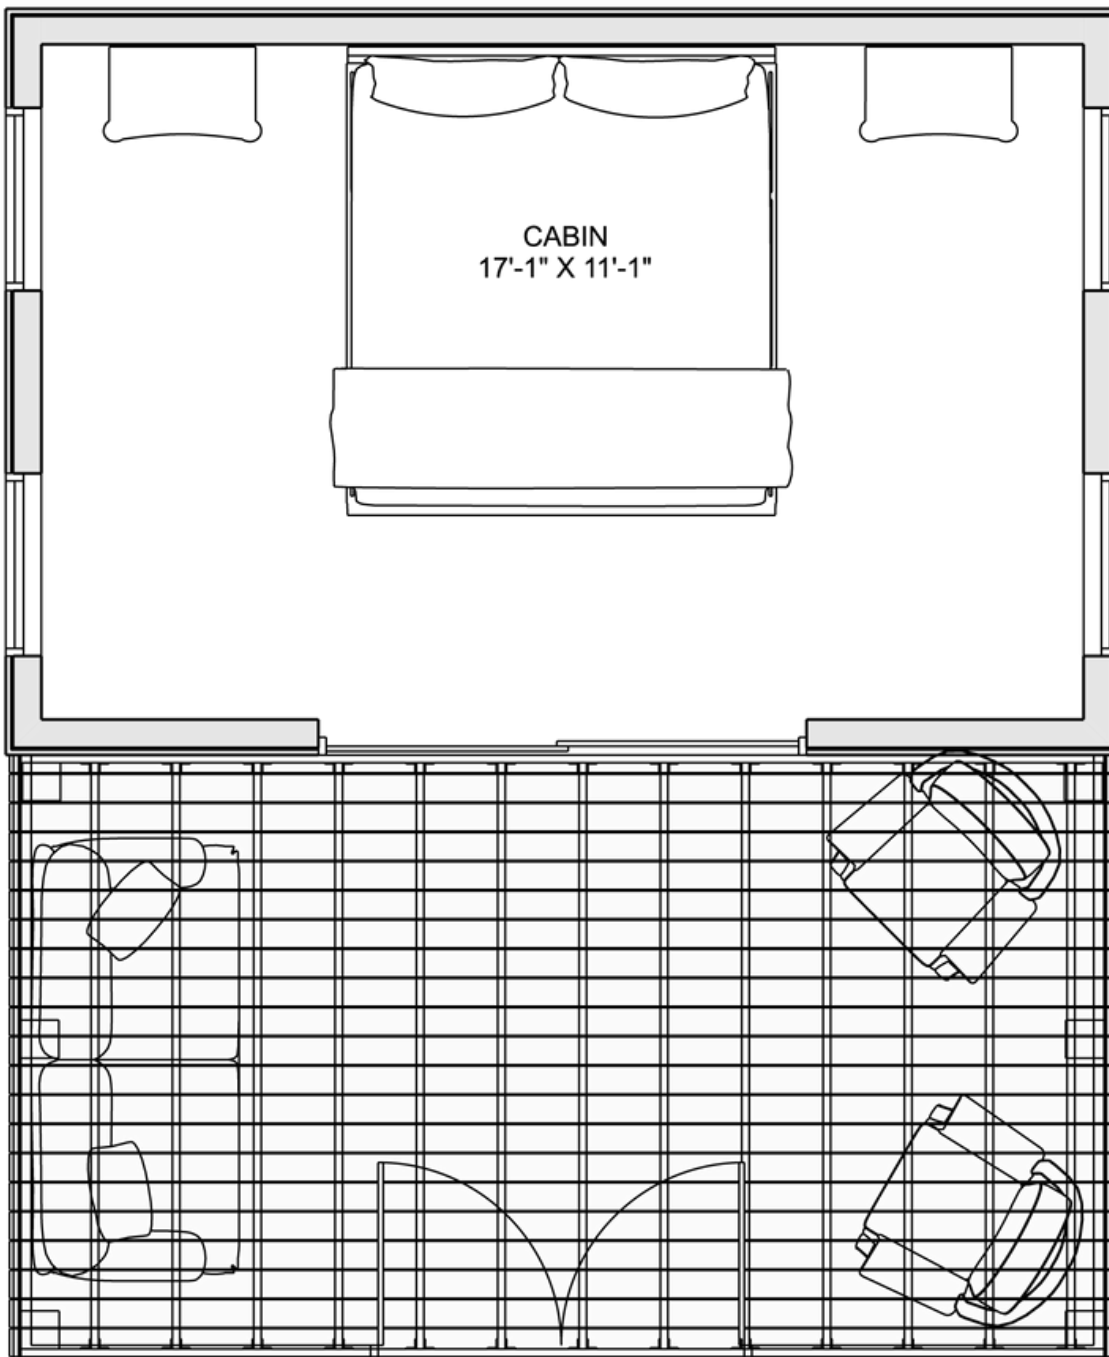

CHOOSE YOUR DREAM HOME

Not seeing the perfect plan? We also offer custom design services!

613-876-2488

information@houseofthree.ca

www.houseofthree.ca

PLAN #21-0207

MAIN FLOOR