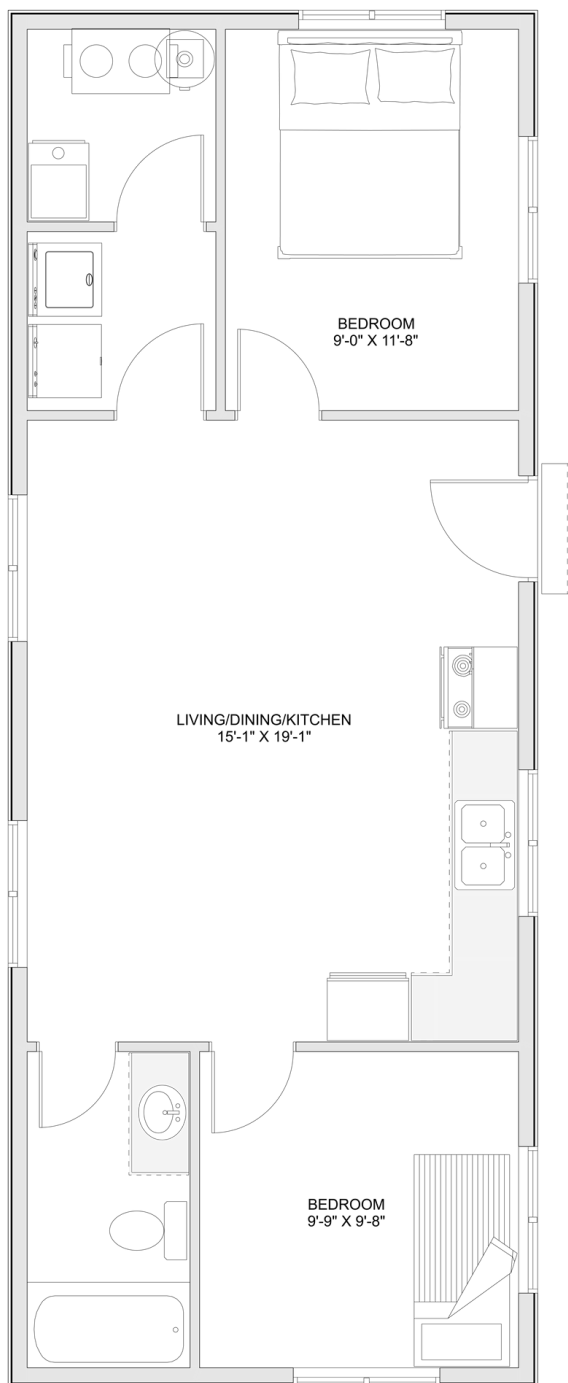

# PLAN #21-0208

2 BEDROOMS

1 BATHROOMS

TYPE: Bungalow

SIZE: 687 SQ. FT.

OVERALL WIDTH: 16'-0"

OVERALL DEPTH: 42'-0"

## PLAN #21-0208

### MAIN FLOOR