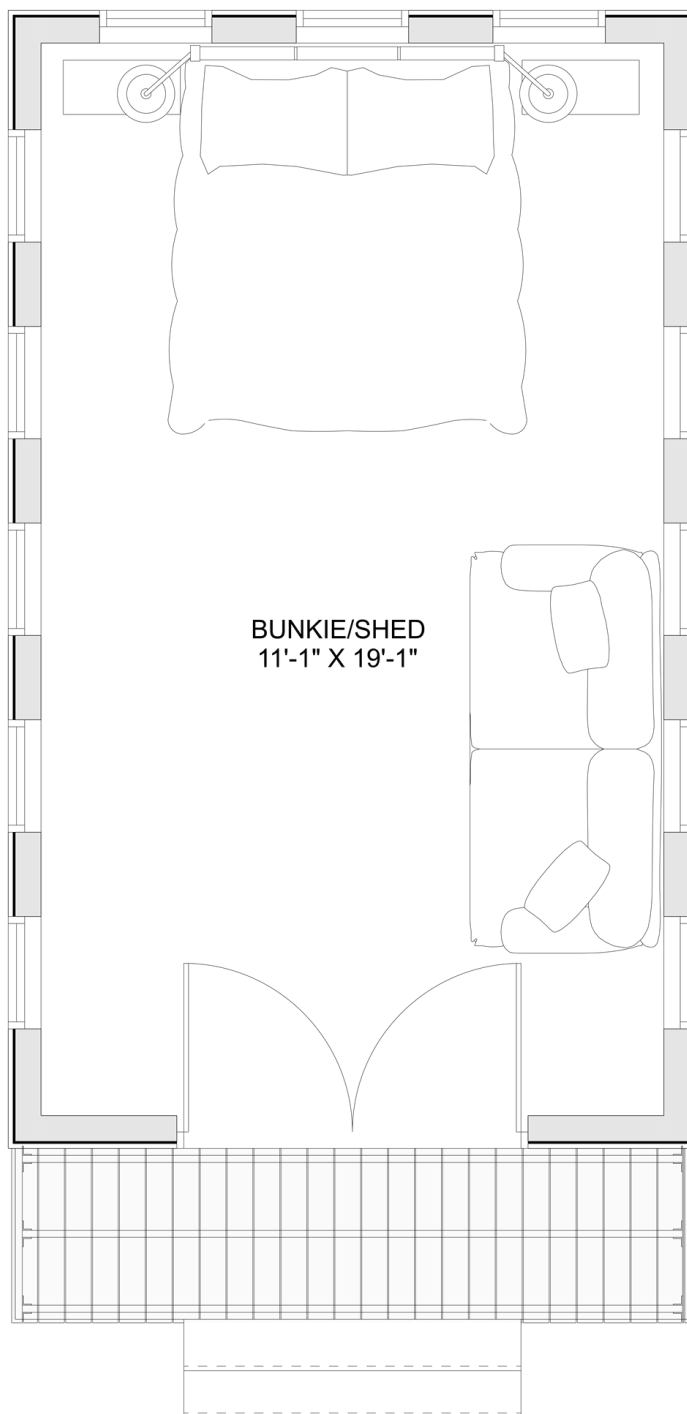

# PLAN #21-0210

0 BEDROOM

0 BATHROOM

TYPE: Shed

SIZE: 248 SQ. FT.

OVERALL WIDTH: 12'-0"

OVERALL DEPTH: 23'-2"

## PLAN #21-0210

MAIN FLOOR