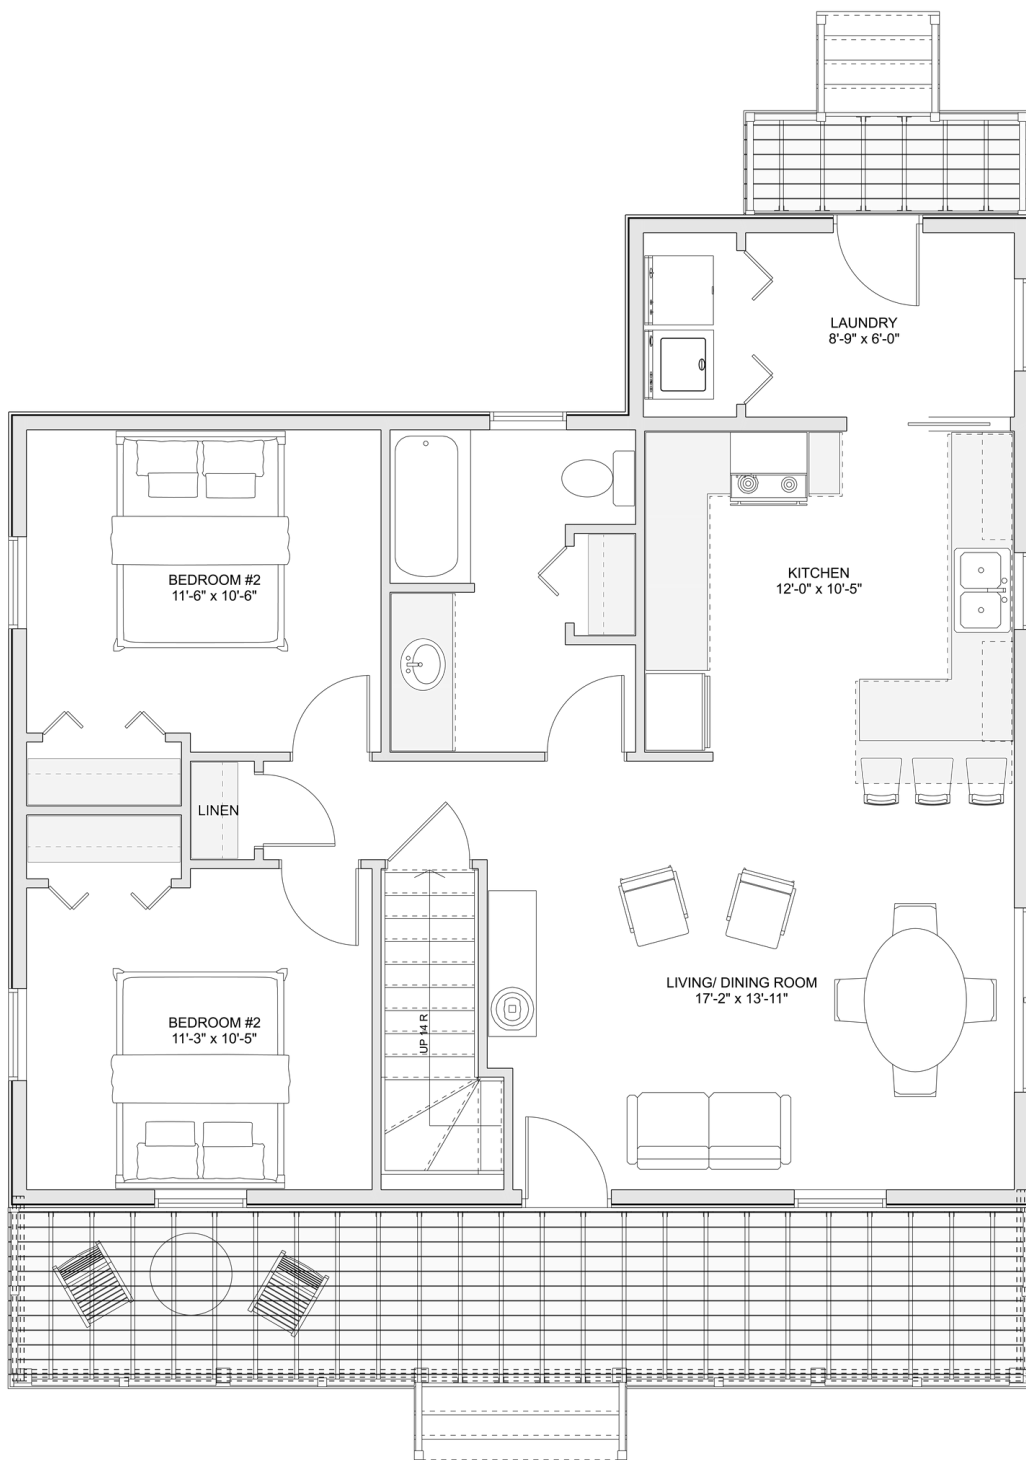

PLAN #21-0211

2 BEDROOMS

1 BATHROOM

TYPE: Bungalow
SIZE: 949 SQ. FT.
WIDTH: 33'-3"
DEPTH: 41'-6"

CHOOSE YOUR DREAM HOME

Not seeing the perfect plan? We also offer custom design services!

613-876-2488

information@houseofthree.ca

www.houseofthree.ca

PLAN #21-0211

MAIN FLOOR

CHOOSE YOUR DREAM HOME

Not seeing the perfect plan? We also offer custom design services!

613-876-2488

information@houseofthree.ca

www.houseofthree.ca

PLAN #21-0211

FOUNDATION