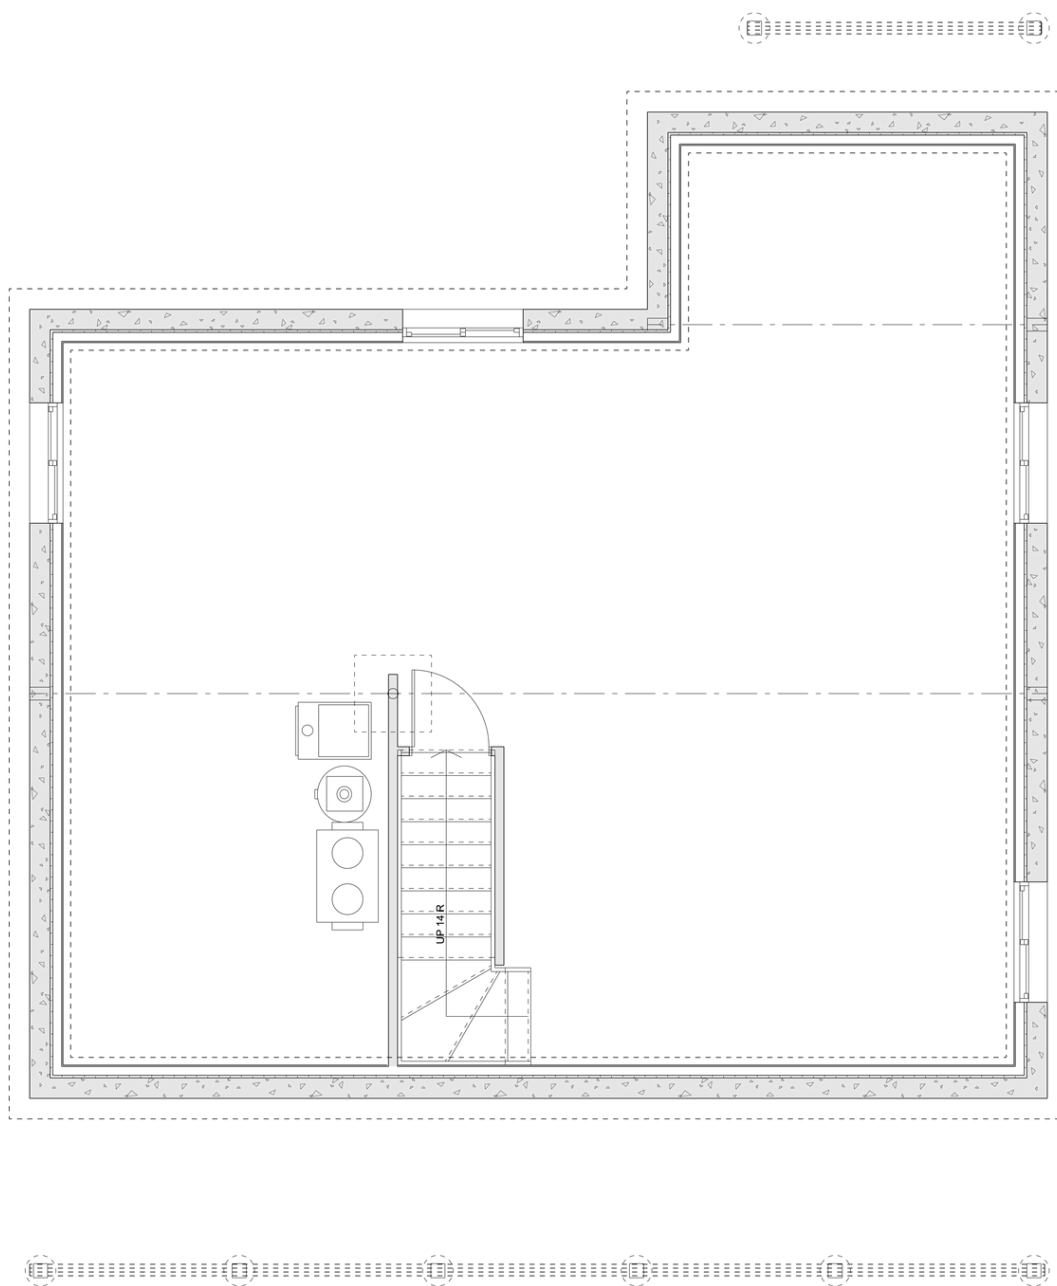

CHOOSE YOUR DREAM HOME

Not seeing the perfect plan? We also offer custom design services!

613-876-2488

information@houseofthree.ca

www.houseofthree.ca

PLAN #21-0211

FOUNDATION