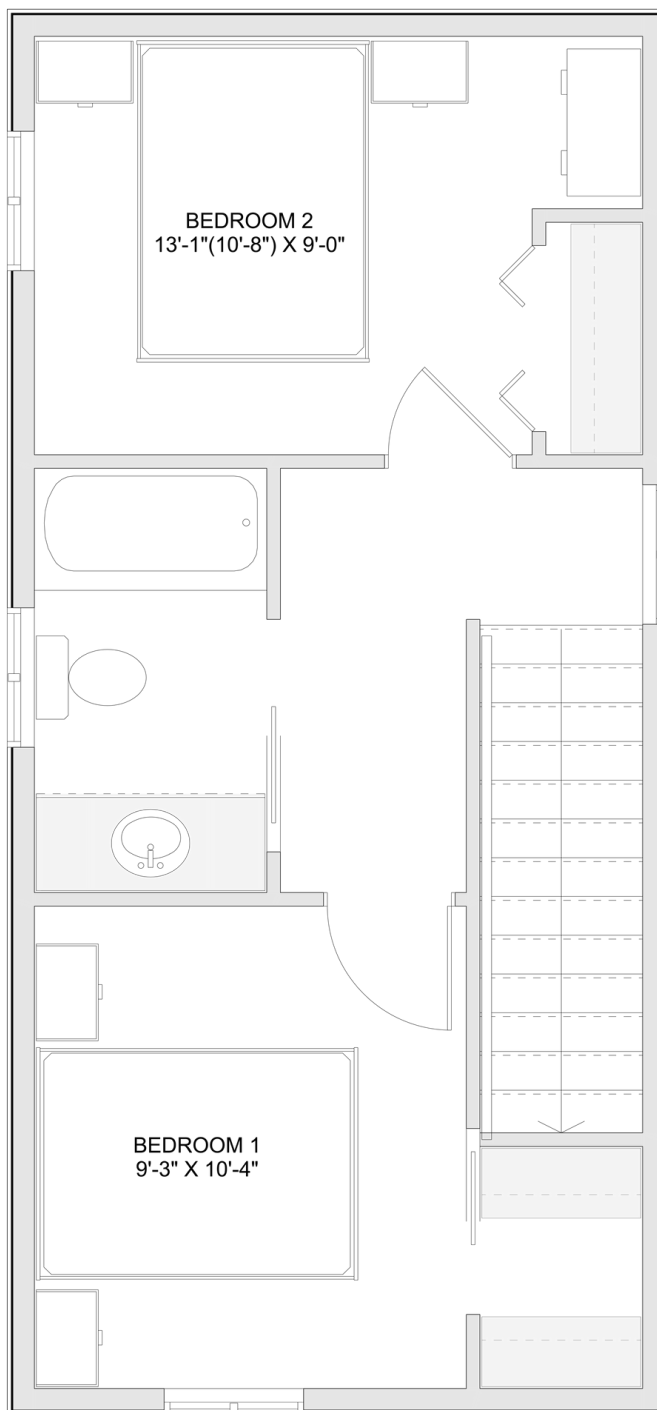

PLAN #21-0216

2 BEDROOMS

1.5 BATHROOMS

TYPE: House

SIZE: 862 SQ. FT.

OVERALL WIDTH: 14'-0"

OVERALL DEPTH: 30'-0"

CHOOSE YOUR DREAM HOME

Not seeing the perfect plan? We also offer custom design services!

613-876-2488

information@houseofthree.ca

www.houseofthree.ca

PLAN #21-0216

SECOND FLOOR

CHOOSE YOUR DREAM HOME

Not seeing the perfect plan? We also offer custom design services!