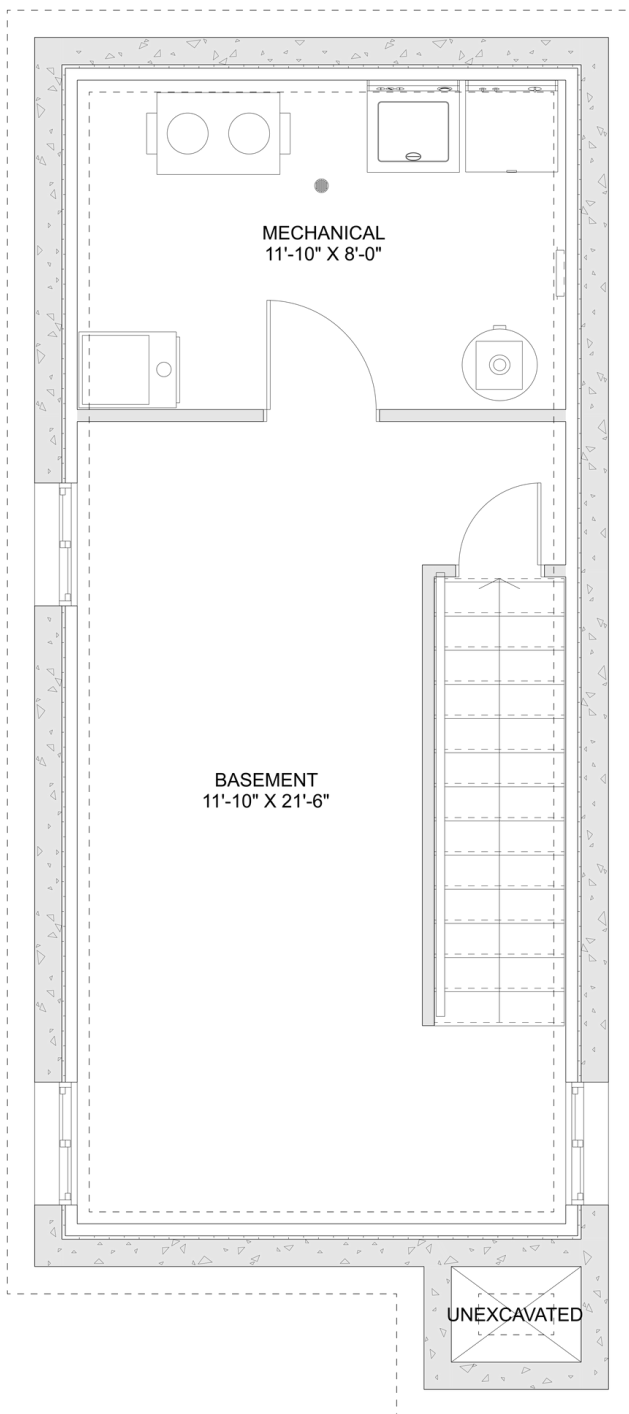

PLAN #21-0216

2 BEDROOMS

1.5 BATHROOMS

TYPE: House

SIZE: 862 SQ. FT.

OVERALL WIDTH: 14'-0"

OVERALL DEPTH: 30'-0"

CHOOSE YOUR DREAM HOME

613-876-2488

information@houseofthree.ca

www.houseofthree.ca

PLAN #21-0216

MAIN FLOOR

CHOOSE YOUR DREAM HOME

Not seeing the perfect plan? We also offer custom design services!

613-876-2488

information@houseofthree.ca

www.houseofthree.ca

PLAN #21-0216

FOUNDATION

ALL DIMENSIONS APPROXIMATE. E. & O. E.