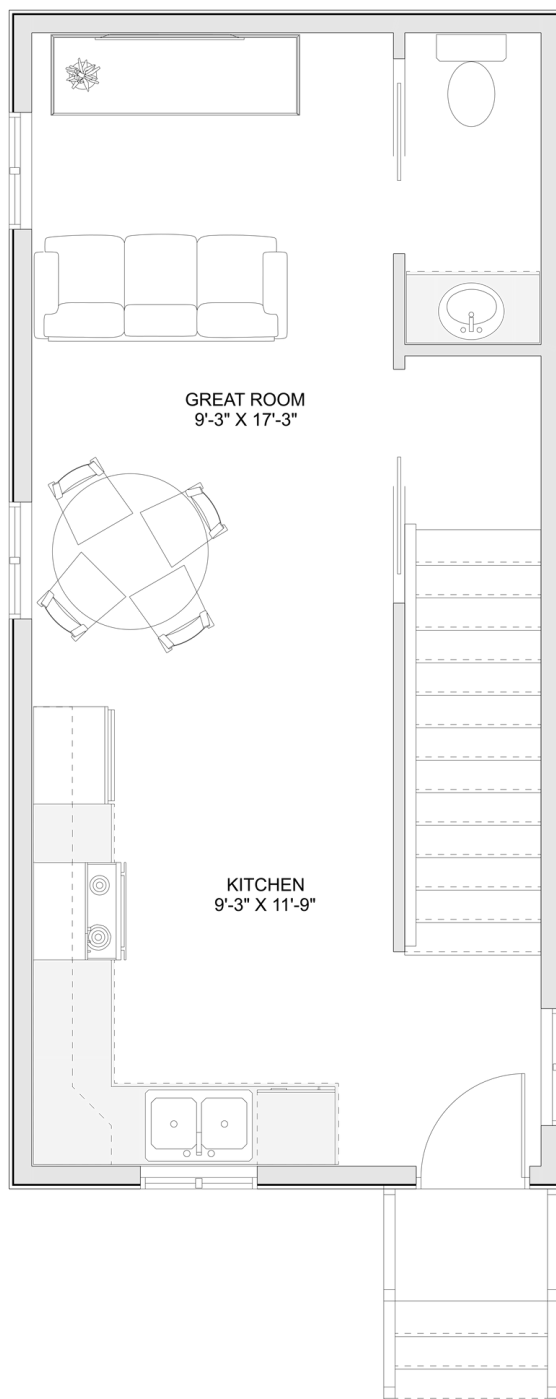

PLAN #21-0216

2 BEDROOMS

1.5 BATHROOMS

TYPE: House

SIZE: 862 SQ. FT.

OVERALL WIDTH: 14'-0"

OVERALL DEPTH: 30'-0"

CHOOSE YOUR DREAM HOME

Not seeing the perfect plan? We also offer custom design services!

613-876-2488

information@houseofthree.ca

www.houseofthree.ca

PLAN #21-0216

SECOND FLOOR

CHOOSE YOUR DREAM HOME

Not seeing the perfect plan? We also offer custom design services!

613-876-2488

information@houseofthree.ca

www.houseofthree.ca

PLAN #21-0216

MAIN FLOOR

CHOOSE YOUR DREAM HOME

Not seeing the perfect plan? We also offer custom design services!

613-876-2488

information@houseofthree.ca

www.houseofthree.ca

PLAN #21-0216

FOUNDATION

ALL DIMENSIONS APPROXIMATE. E. & O. E.