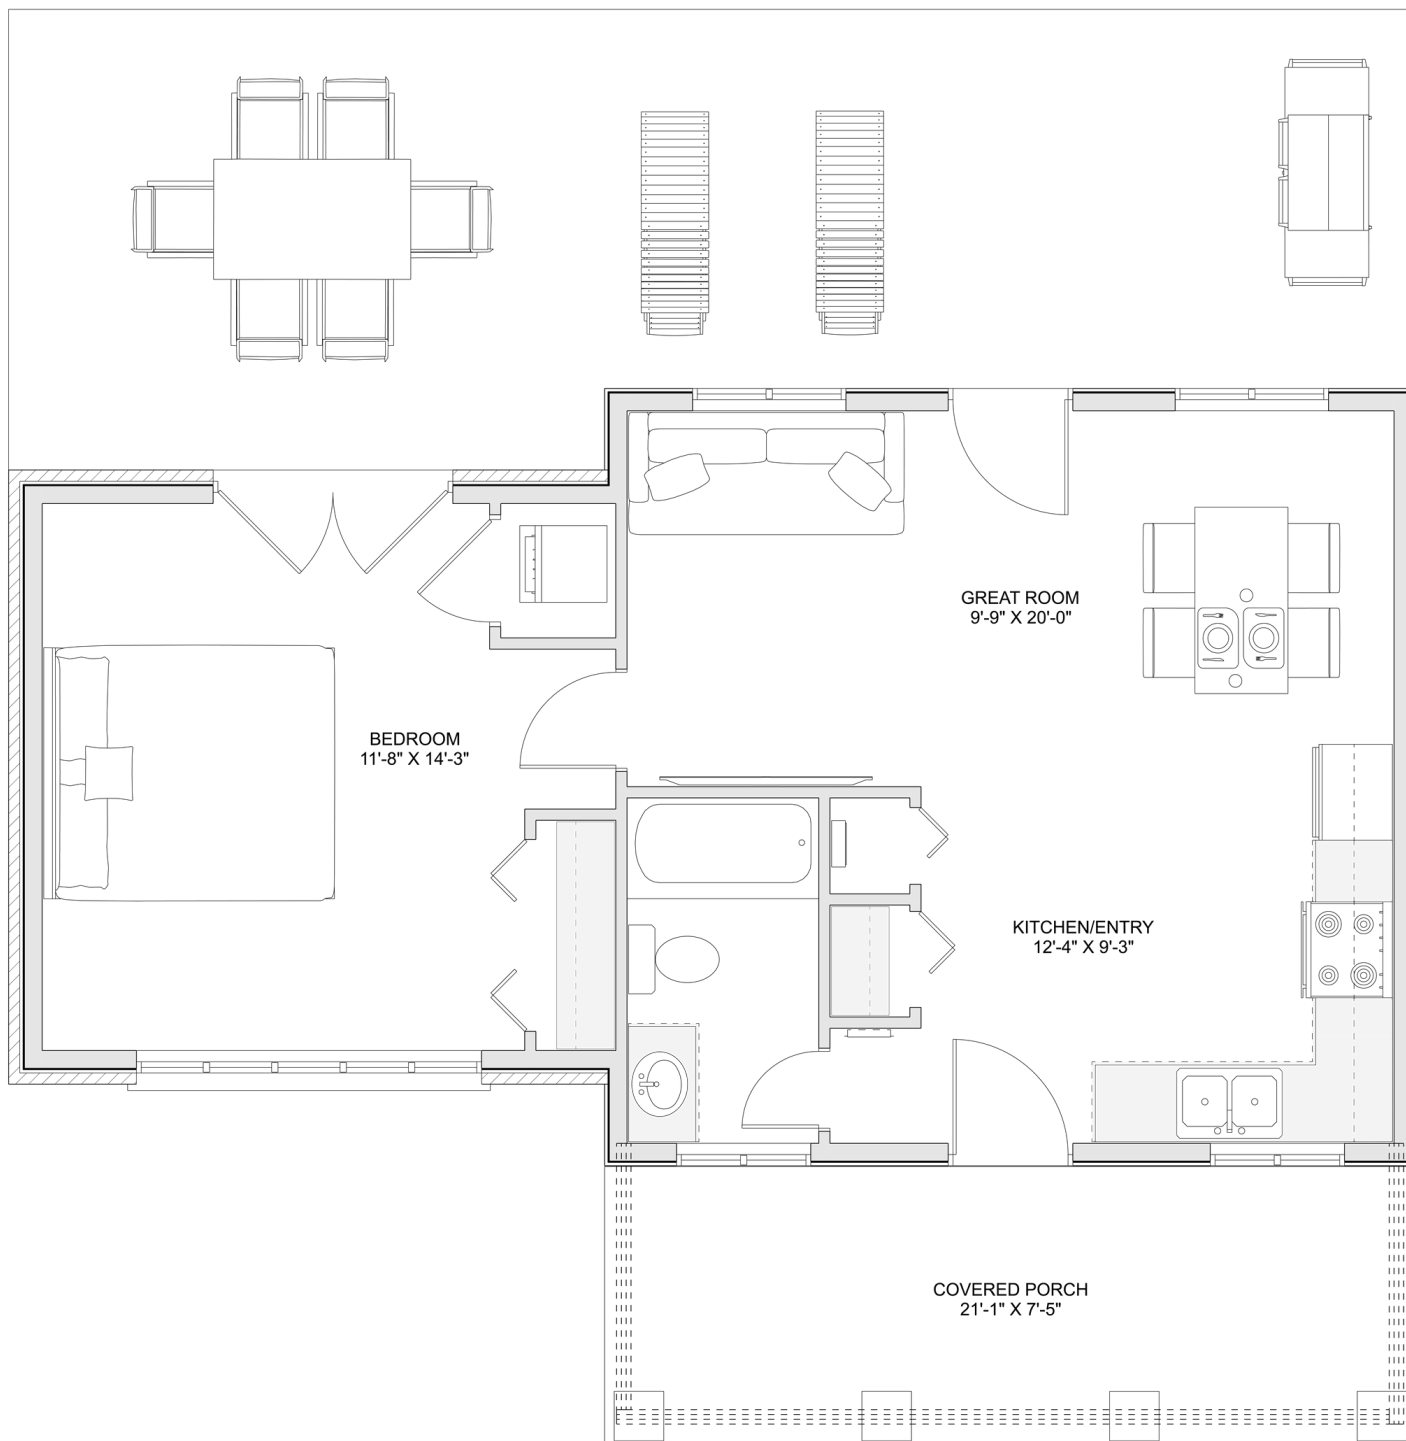

PLAN #21-0218

1 BEDROOM

1 BATHROOM

TYPE: Cottage

SIZE: 672 SQ. FT.

OVERALL WIDTH: 36'-7"

OVERALL DEPTH: 20'-0"

CHOOSE YOUR DREAM HOME

Not seeing the perfect plan? We also offer custom design services!

613-876-2488

information@houseofthree.ca

www.houseofthree.ca

PLAN #21-0218

House of Three
blueprints

MAIN FLOOR

ALL DIMENSIONS APPROXIMATE. E. & O. E.

CHOOSE YOUR DREAM HOME

Not seeing the perfect plan? We also offer custom design services!

613-876-2488

information@houseofthree.ca

www.houseofthree.ca

PLAN #21-0218

FOUNDATION

ALL DIMENSIONS APPROXIMATE. E. & O. E.