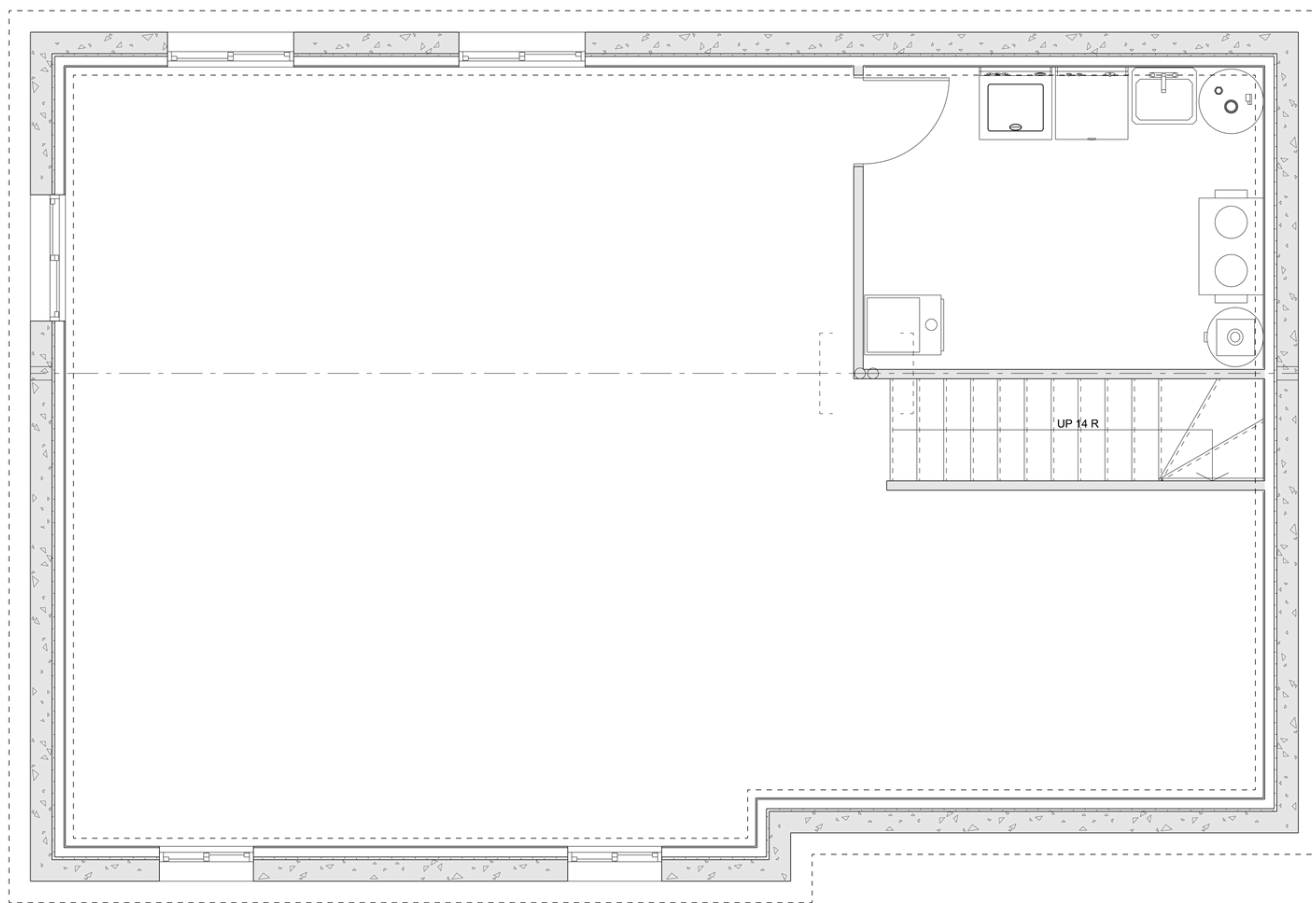

# PLAN #21-0222

3 BEDROOMS

2 BATHROOMS

TYPE: Bungalow

SIZE: 1,187 SQ. FT.

OVERALL WIDTH: 39'-4"

OVERALL DEPTH: 39'-10"

## PLAN #21-0222

MAIN FLOOR

## PLAN #21-0222