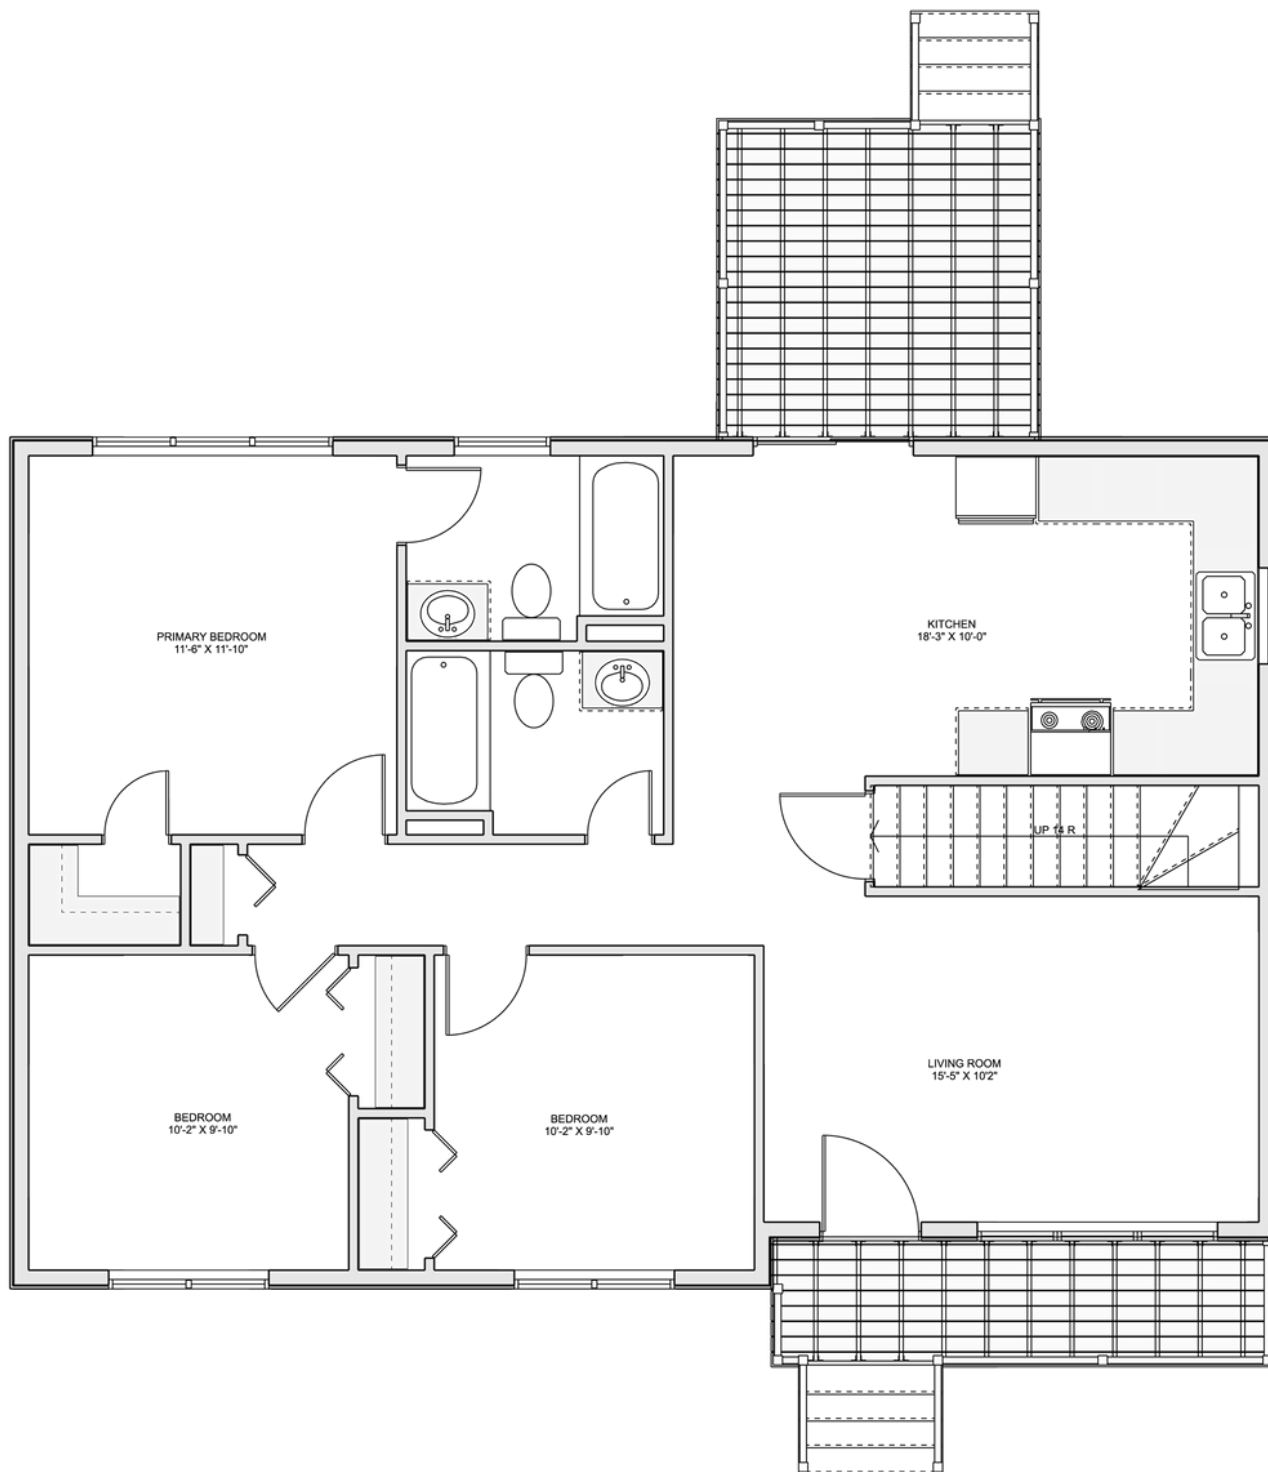

# PLAN #21-0222

3 BEDROOMS

2 BATHROOMS

TYPE: Bungalow

SIZE: 1,187 SQ. FT.

OVERALL WIDTH: 39'-4"

OVERALL DEPTH: 39'-10"

## PLAN #21-0222

MAIN FLOOR

## PLAN #21-0222