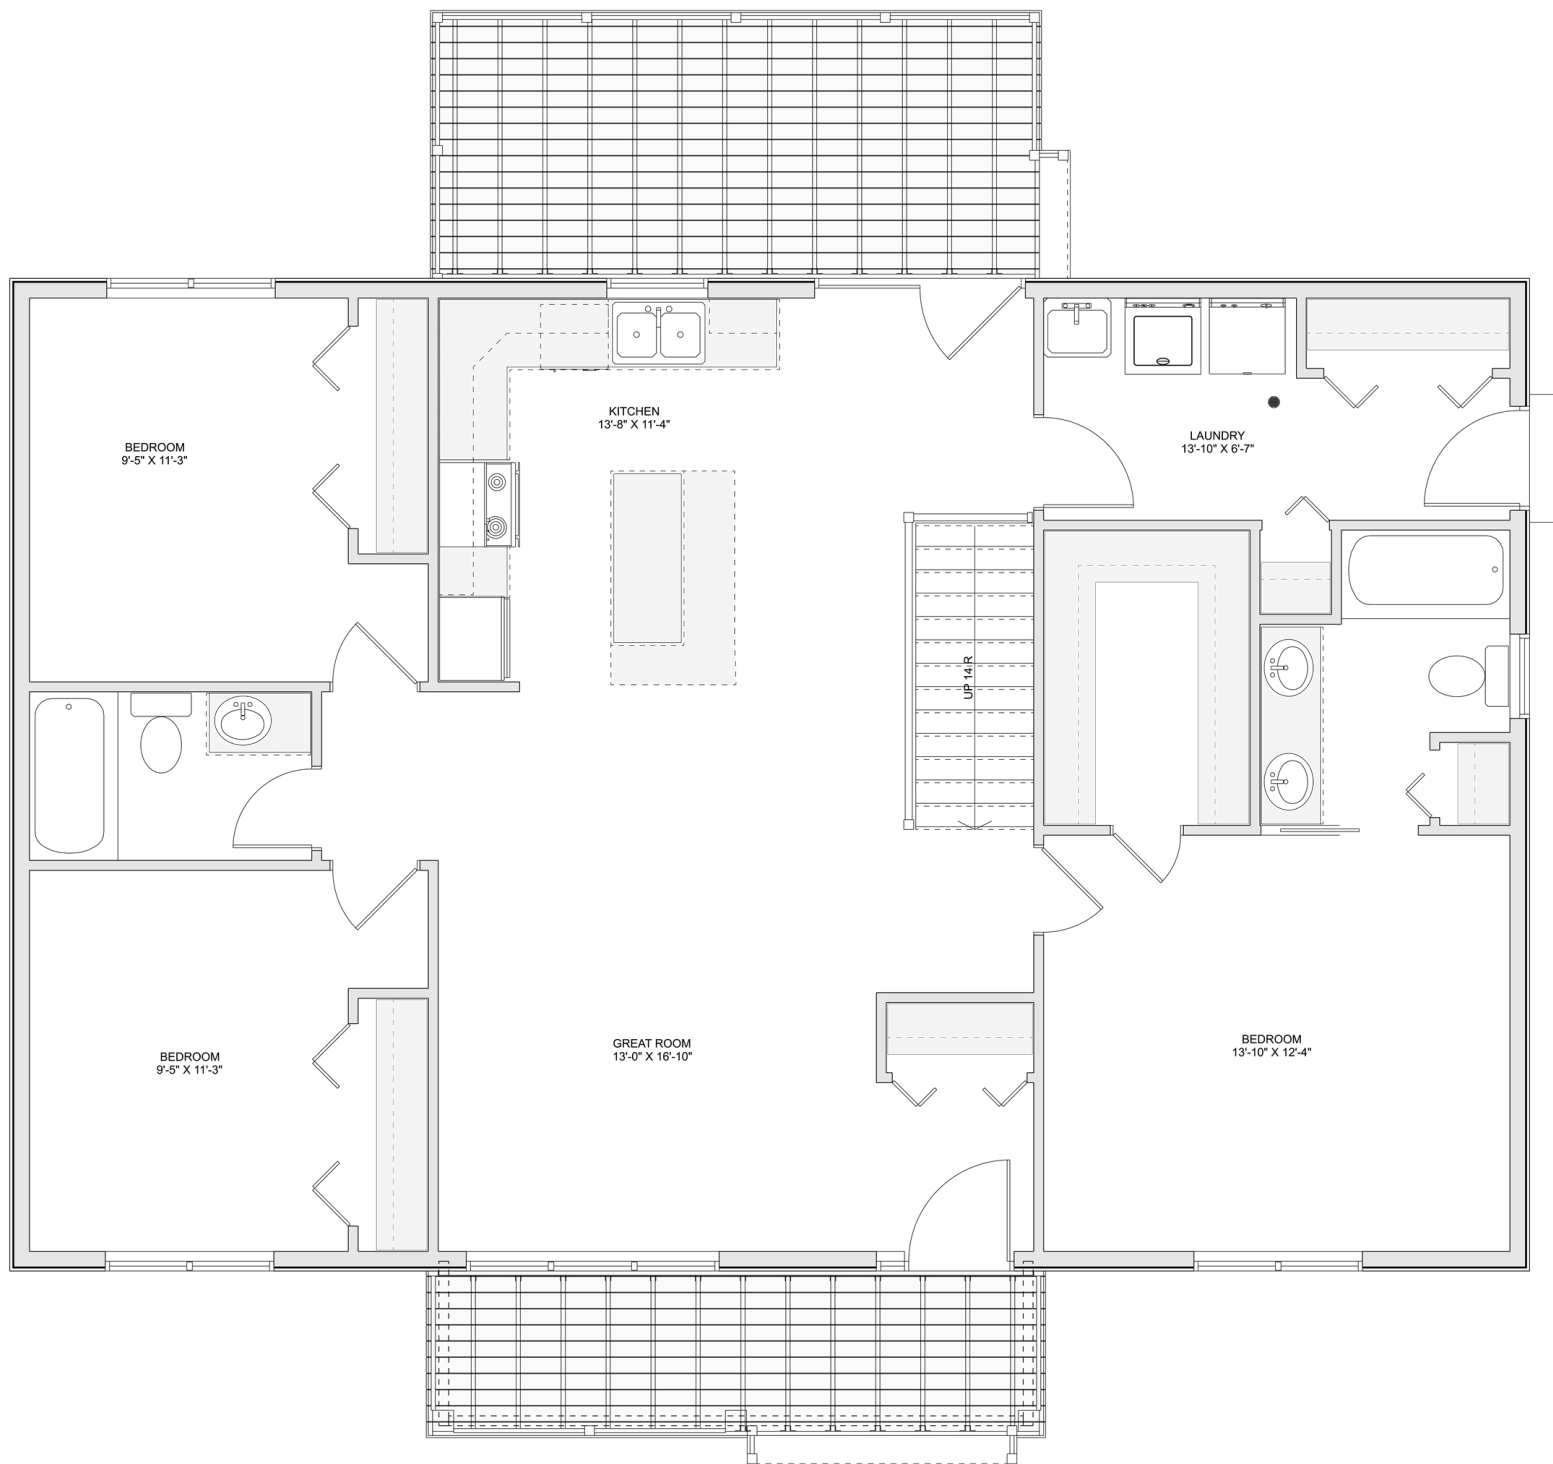

PLAN #21-0224

3 BEDROOMS

2 BATHROOMS

TYPE: Bungalow
SIZE: 1,326 SQ. FT.
OVERALL WIDTH: 44'-10"
OVERALL DEPTH: 42'-2"

CHOOSE YOUR DREAM HOME

Not seeing the perfect plan? We also offer custom design services!

613-876-2488

information@houseofthree.ca

www.houseofthree.ca

PLAN #21-0224

MAIN FLOOR

CHOOSE YOUR DREAM HOME

Not seeing the perfect plan? We also offer custom design services!

613-876-2488