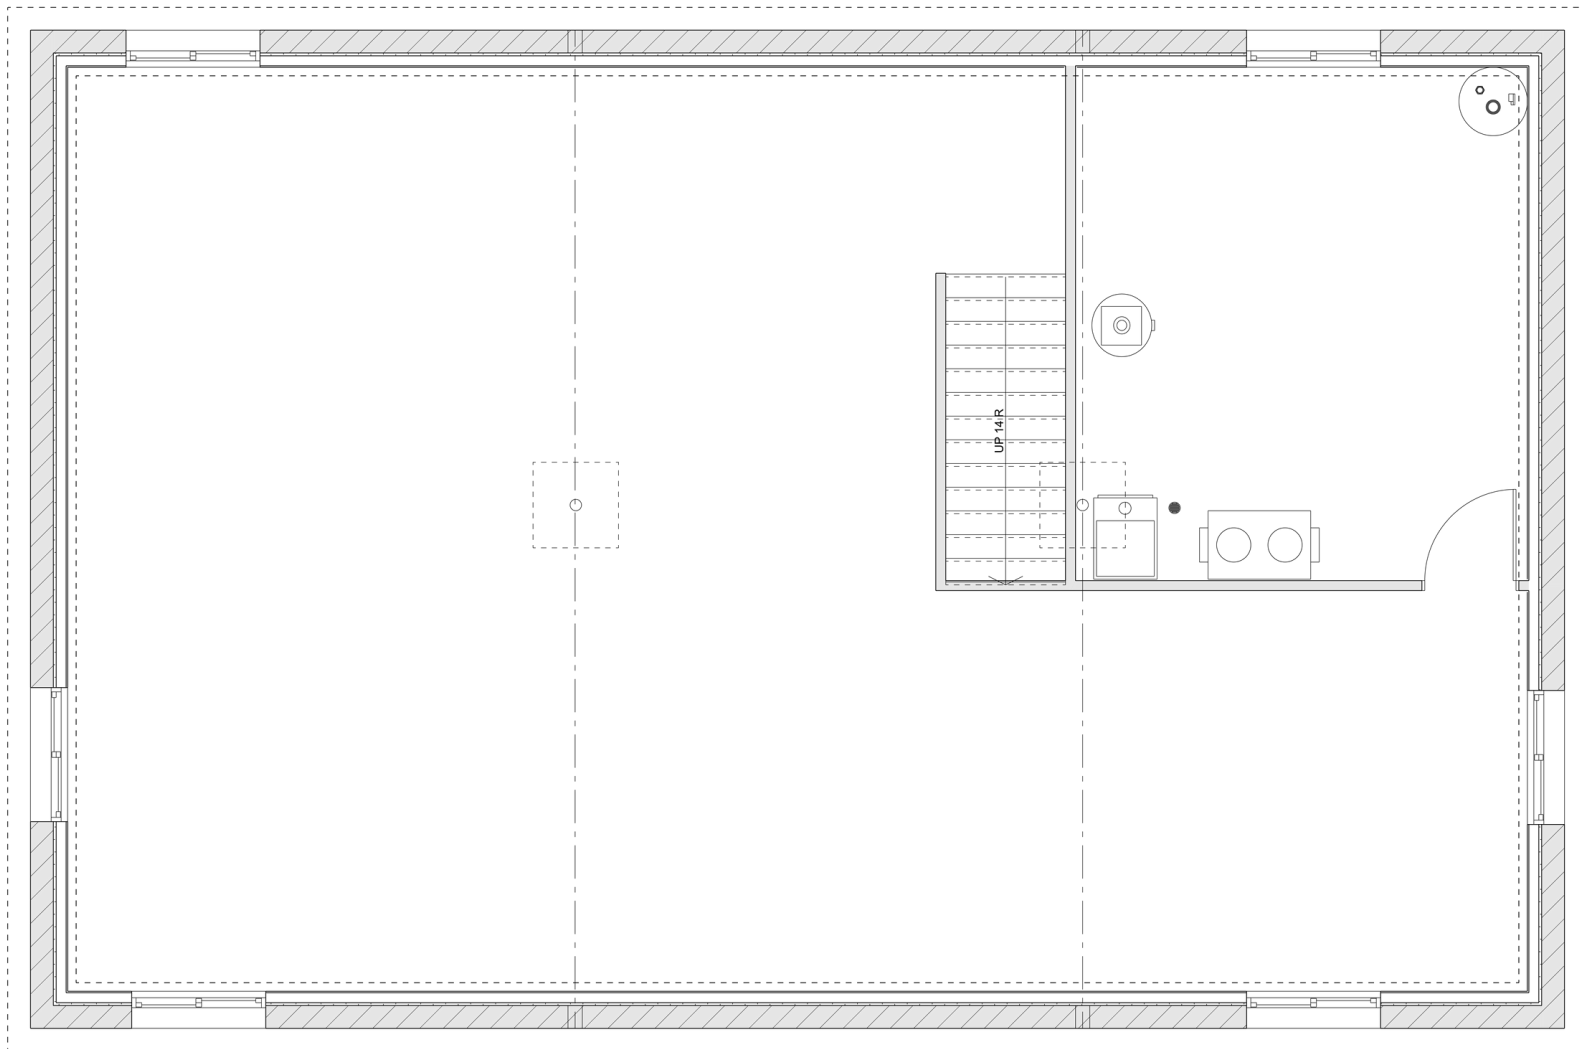

CHOOSE YOUR DREAM HOME

Not seeing the perfect plan? We also offer custom design services!

613-876-2488

information@houseofthree.ca

www.houseofthree.ca

PLAN #21-0224

FOUNDATION