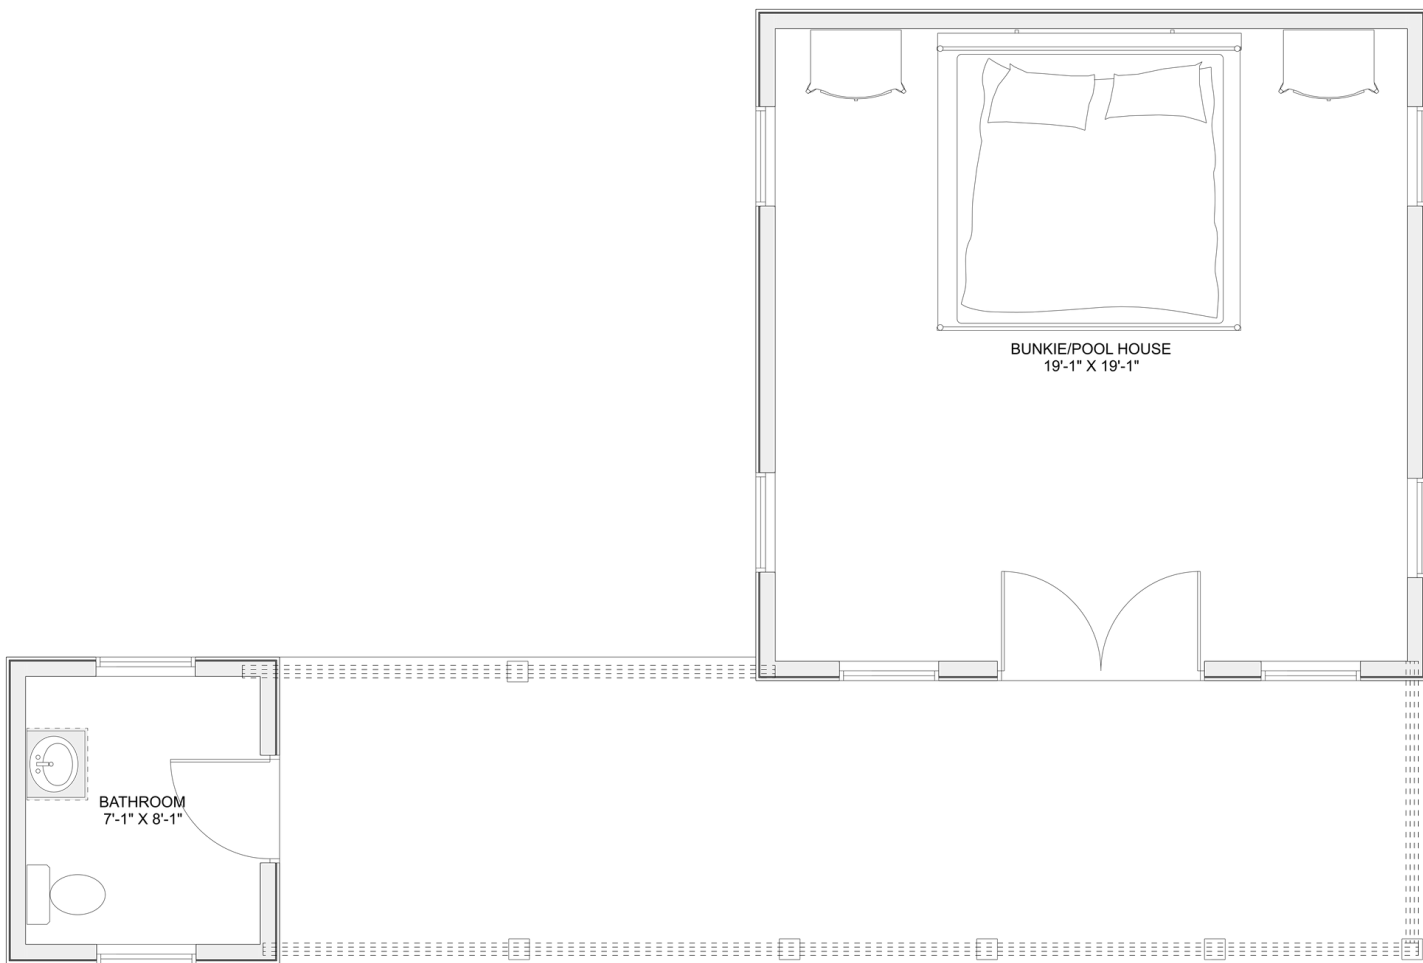

CHOOSE YOUR DREAM HOME

Not seeing the perfect plan? We also offer custom design services!

613-876-2488

information@houseofthree.ca

www.houseofthree.ca

PLAN #21-0225

MAIN FLOOR