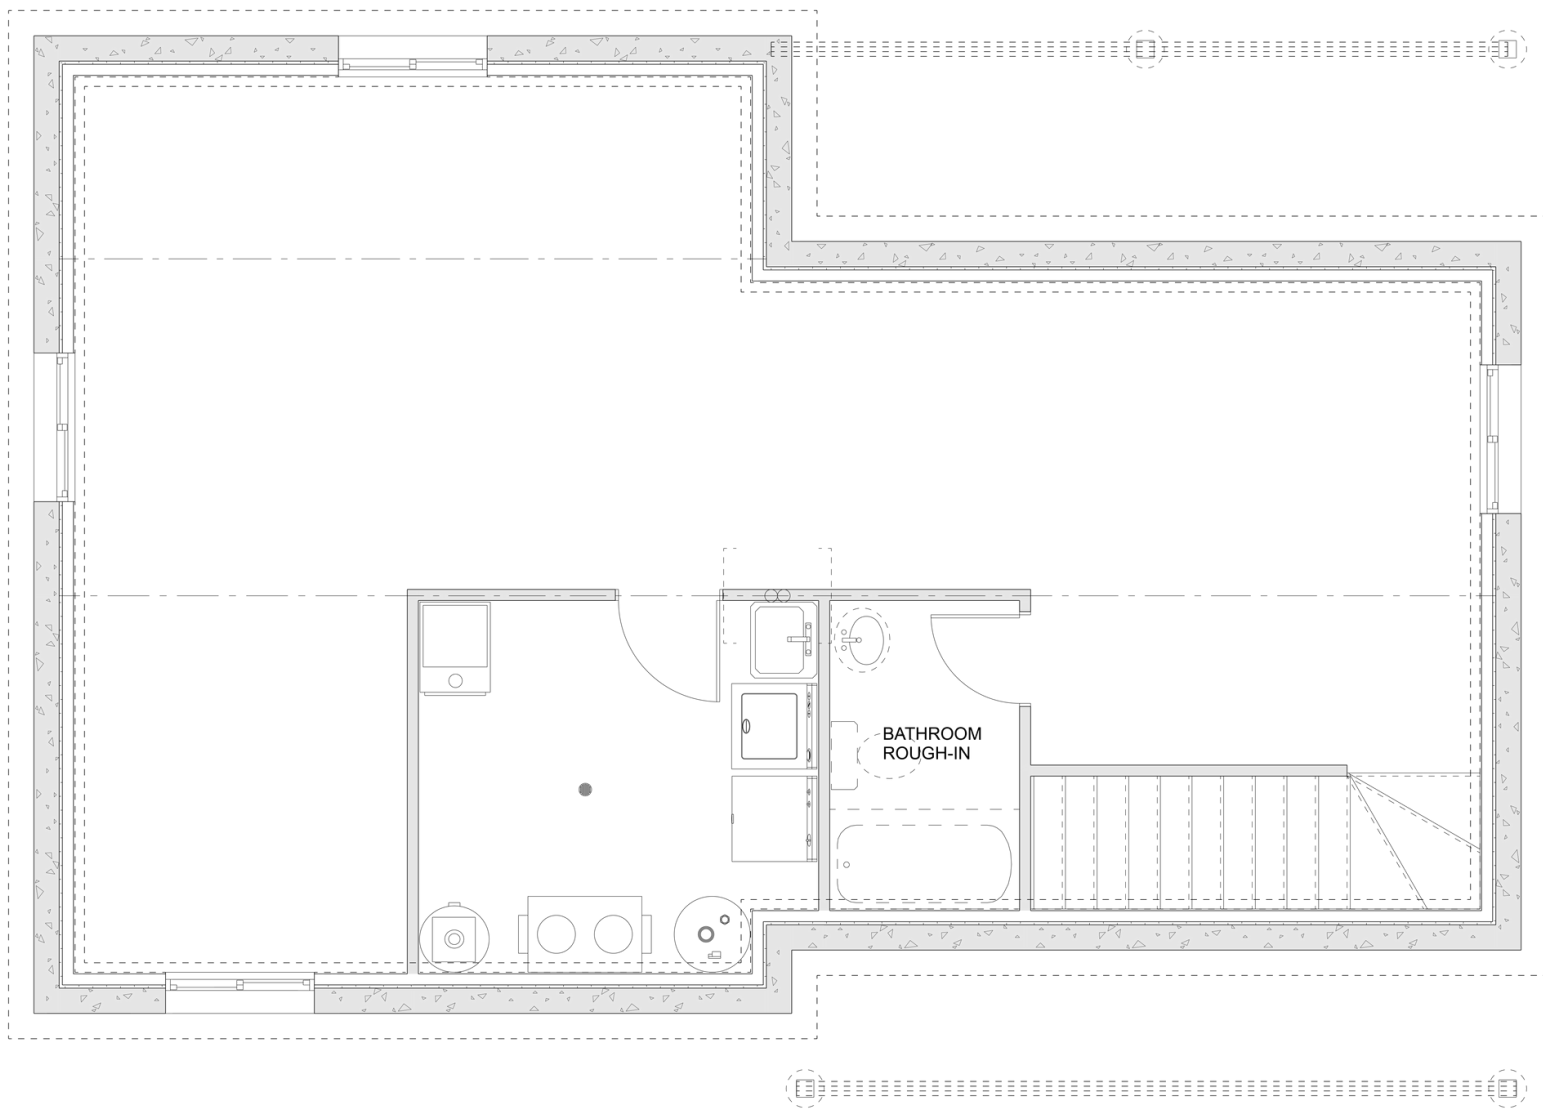

# PLAN #21-0227

2 BEDROOMS

1.5 BATHROOMS

TYPE: Bungalow

1,064 SQ. FT.

OVERALL WIDTH: 39'-2"

OVERALL DEPTH: 28'-1"

## MAIN FLOOR

ALL DIMENSIONS APPROXIMATE. E. & O. E.

## PLAN #21-0227

## FOUNDATION

ALL DIMENSIONS APPROXIMATE. E. & O. E.