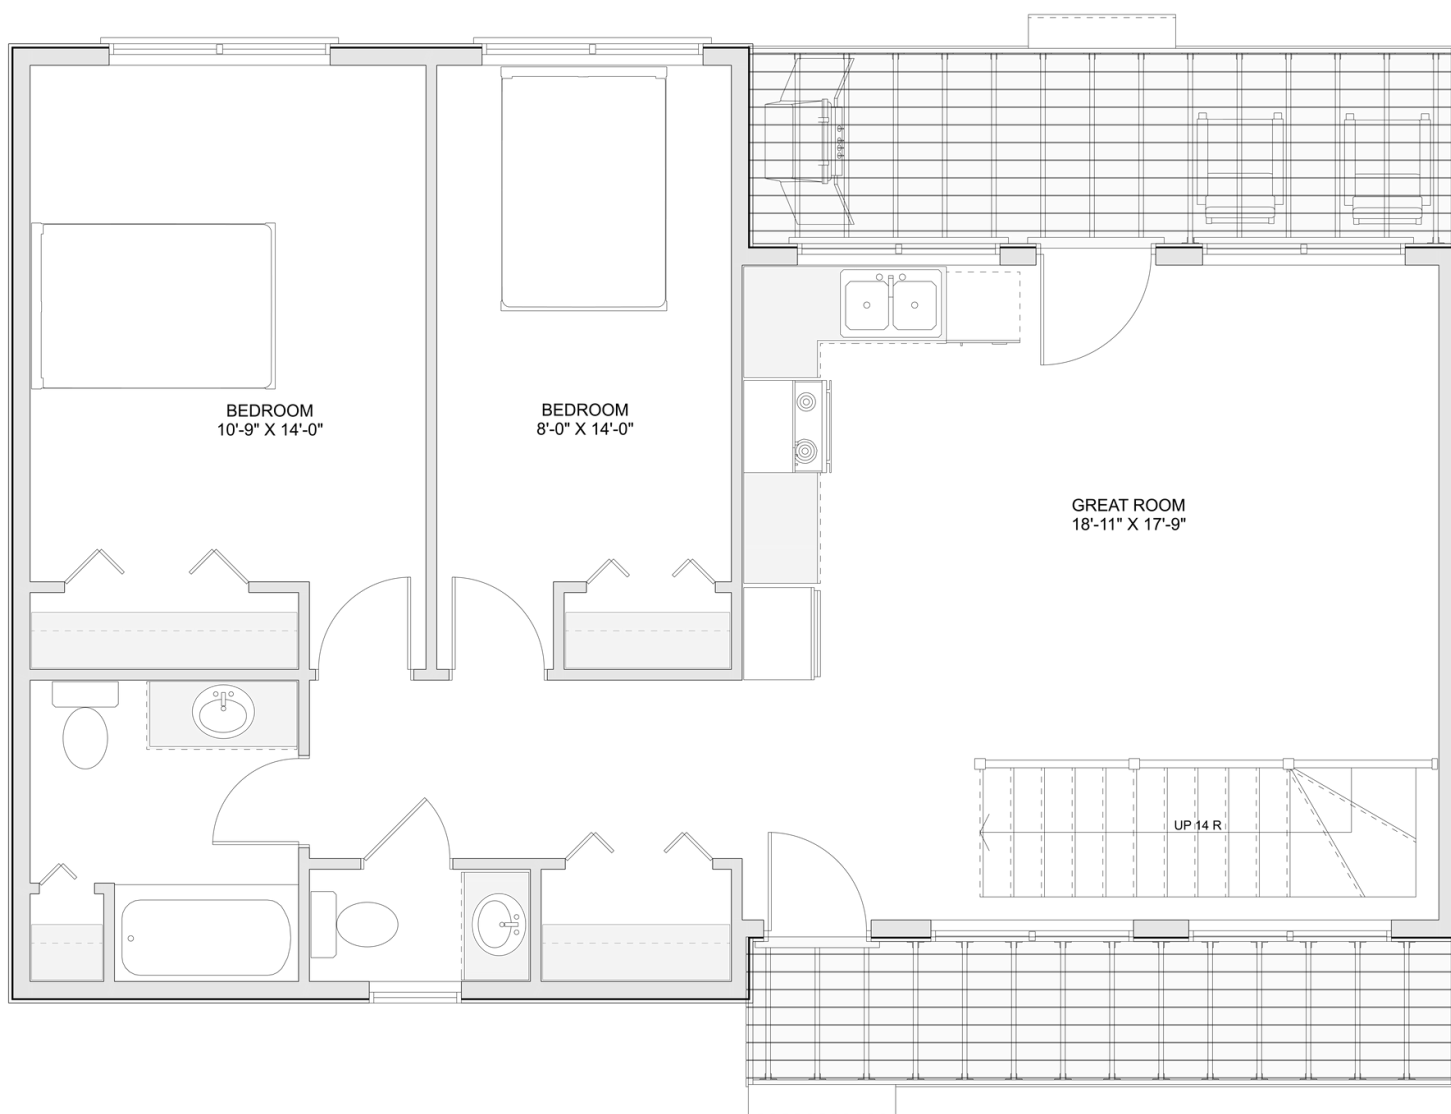

# PLAN #21-0227

2 BEDROOMS

1.5 BATHROOMS

TYPE: Bungalow

1,064 SQ. FT.

OVERALL WIDTH: 39'-2"

OVERALL DEPTH: 28'-1"

## PLAN #21-0227

## MAIN FLOOR

ALL DIMENSIONS APPROXIMATE. E. & O. E.