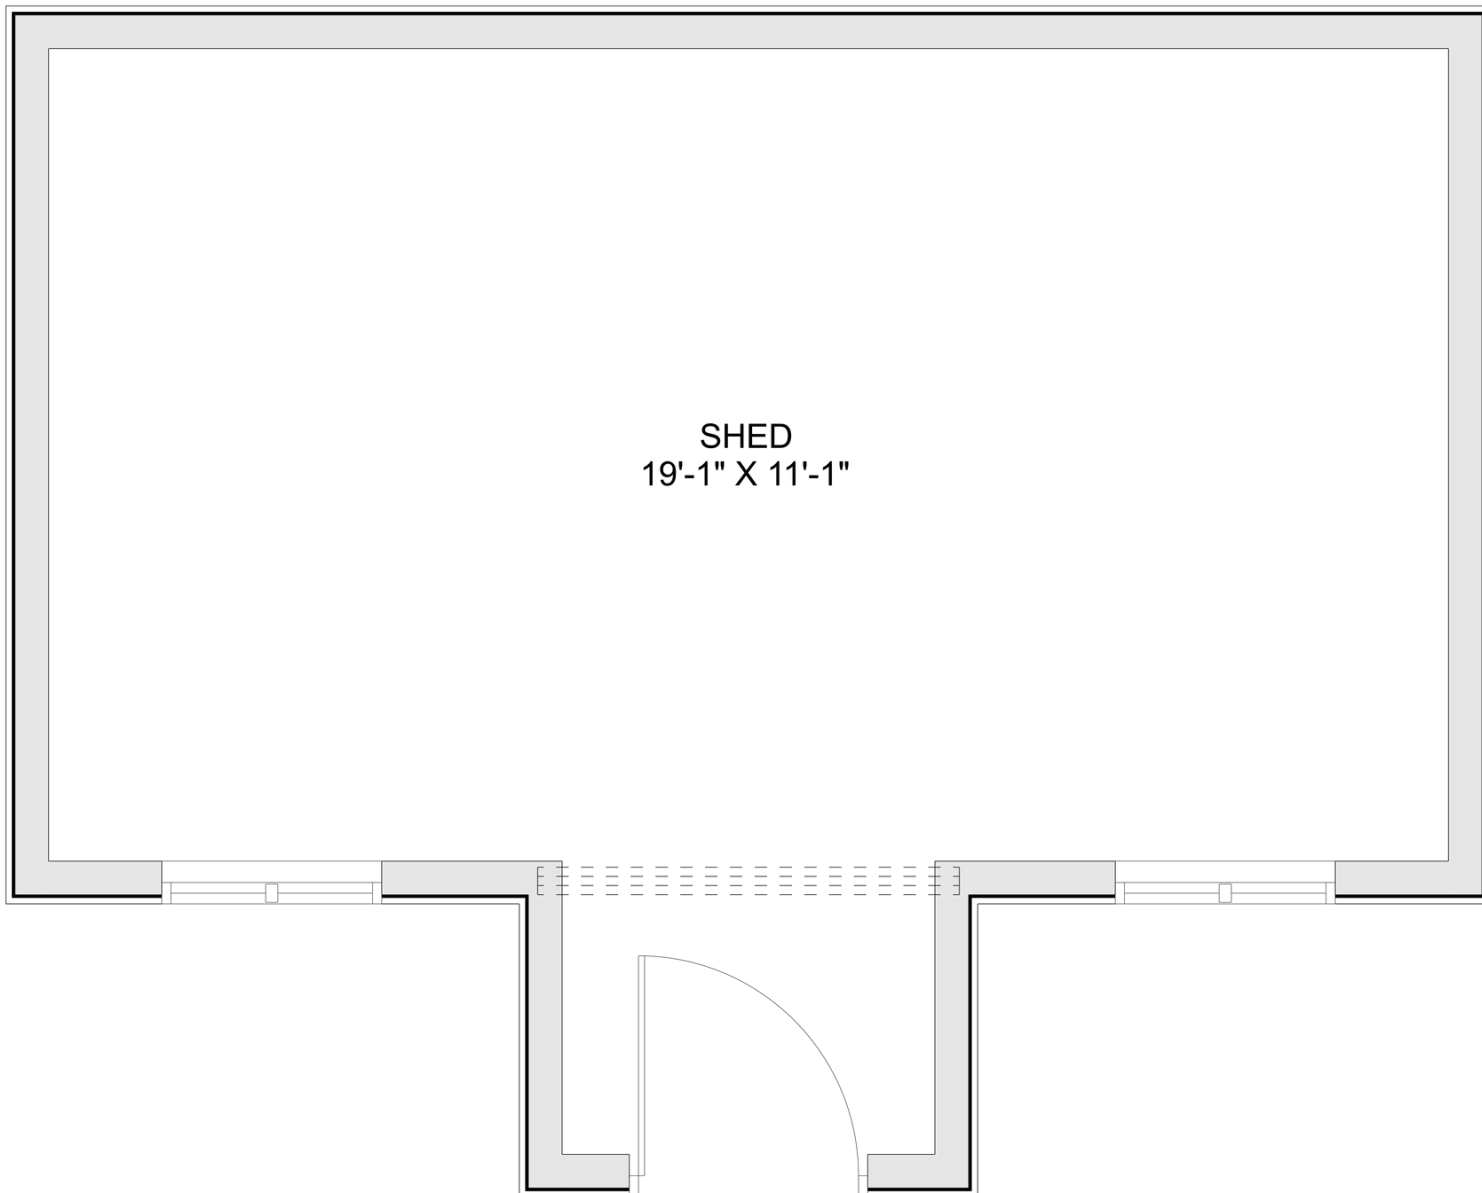

PLAN #21-0231

0 BEDROOM

0 BATHROOM

TYPE: Shed

SIZE: 273 SQ. FT.

OVERALL WIDTH: 20'-0"

OVERALL DEPTH: 16'-0"

CHOOSE YOUR DREAM HOME

Not seeing the perfect plan? We also offer custom design services!

613-876-2488

information@houseofthree.ca

www.houseofthree.ca

PLAN #21-0231

House of Three
blueprints

SHED
19'-1" X 11'-1"

MAIN FLOOR