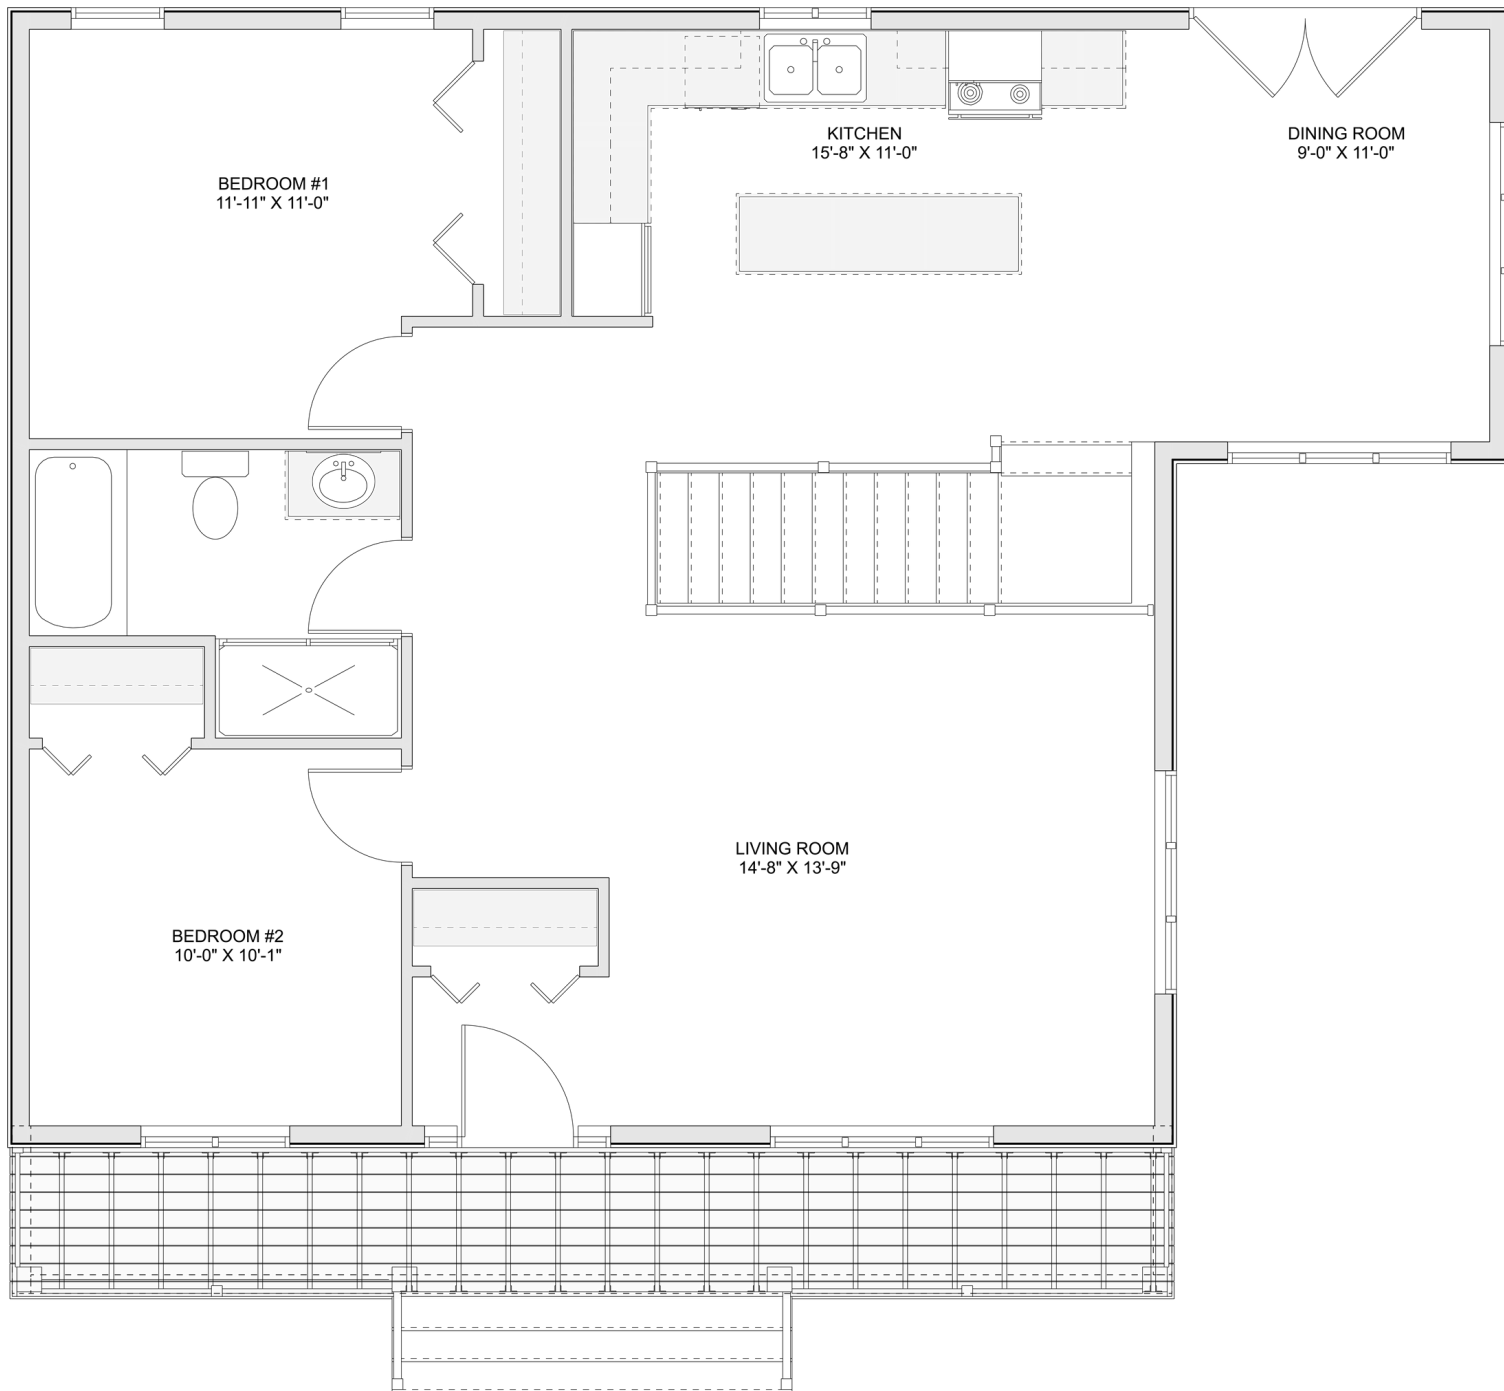

# PLAN #21-0232

2 BEDROOMS

1 BATHROOM

TYPE: Bungalow

SIZE: 1,194 SQ. FT.

OVERALL WIDTH: 40'-5"

OVERALL DEPTH: 34'-7"

## PLAN #21-0232

### MAIN FLOOR