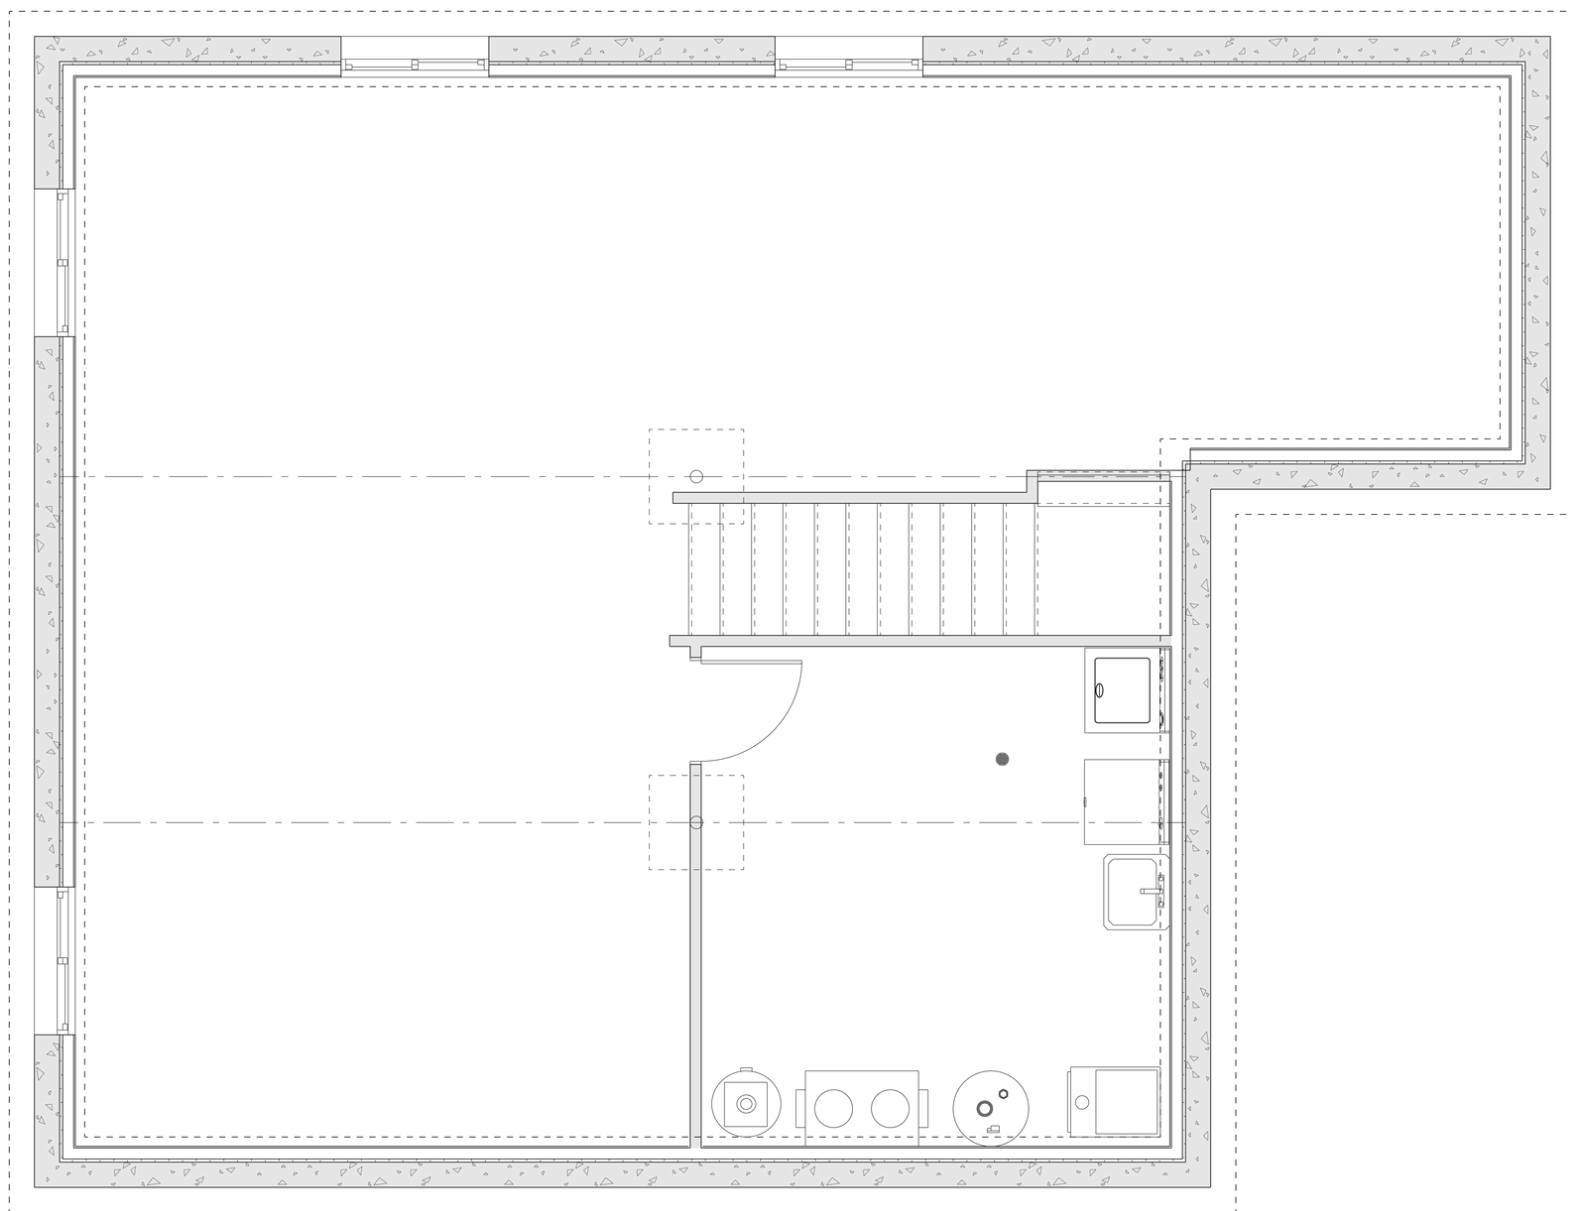

# PLAN #21-0232

2 BEDROOMS

1 BATHROOM

TYPE: Bungalow

SIZE: 1,194 SQ. FT.

OVERALL WIDTH: 40'-5"

OVERALL DEPTH: 34'-7"

### MAIN FLOOR

## PLAN #21-0232

## FOUNDATION

ALL DIMENSIONS APPROXIMATE. E. & O. E.