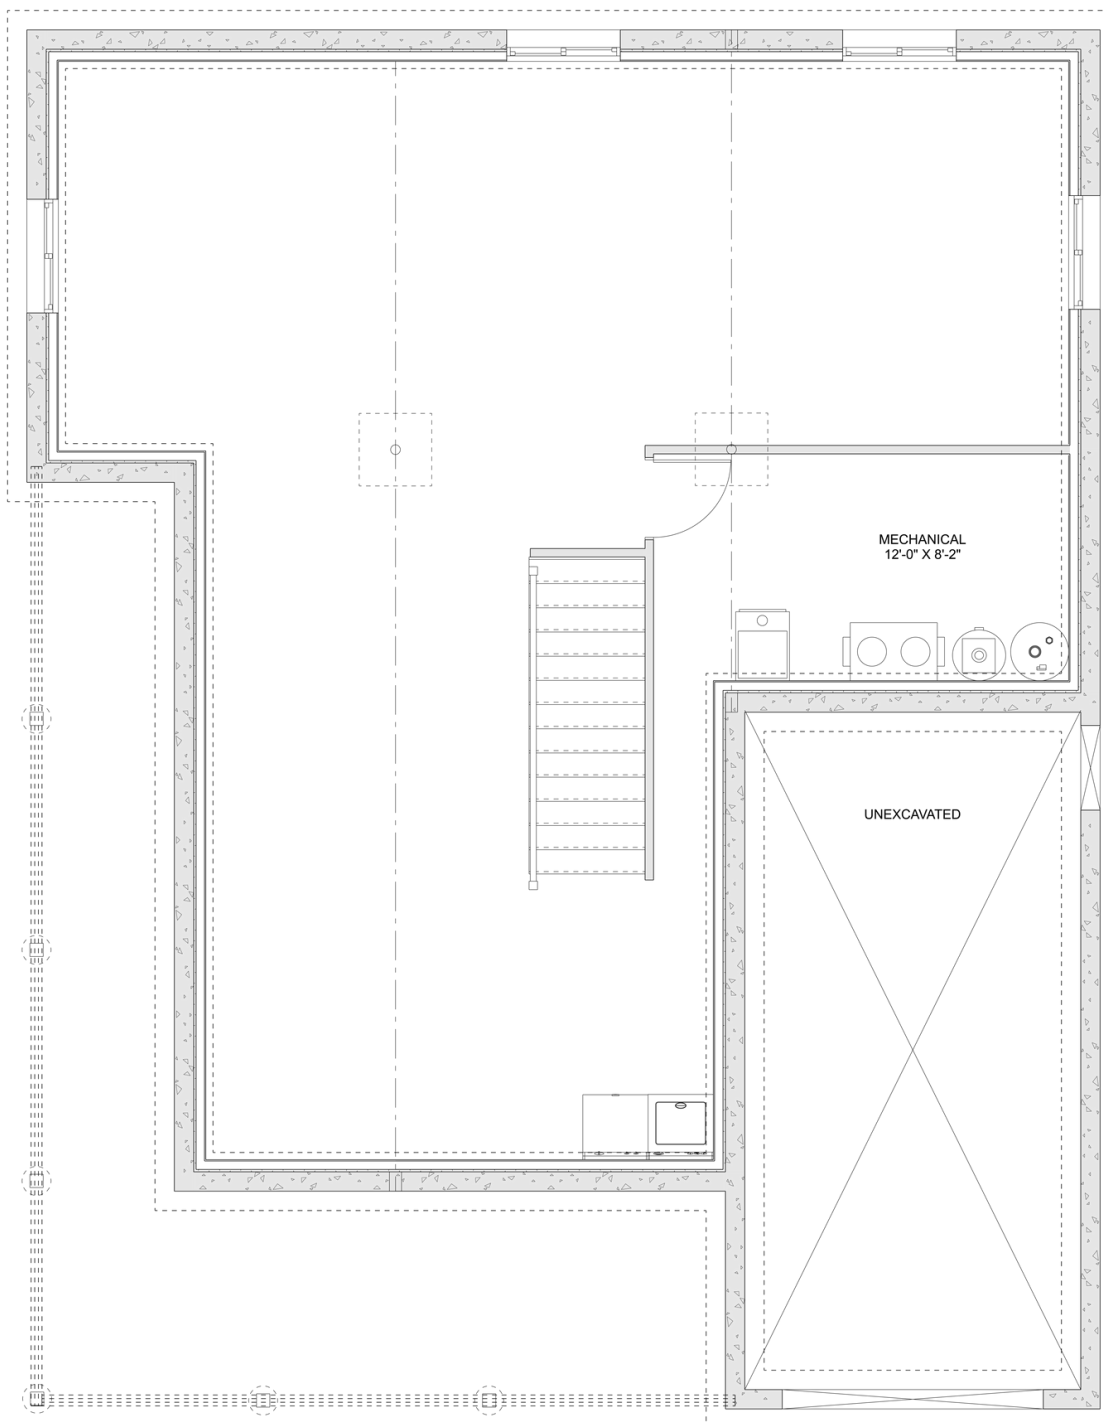

# PLAN #21-0236

2 BEDROOMS

1 BATHROOM

TYPE: Bungalow

SIZE: 1,768 SQ. FT.

OVERALL WIDTH: 37'-3"

OVERALL DEPTH: 47'-9"

## PLAN #21-0236

MAIN FLOOR

## PLAN #21-0236