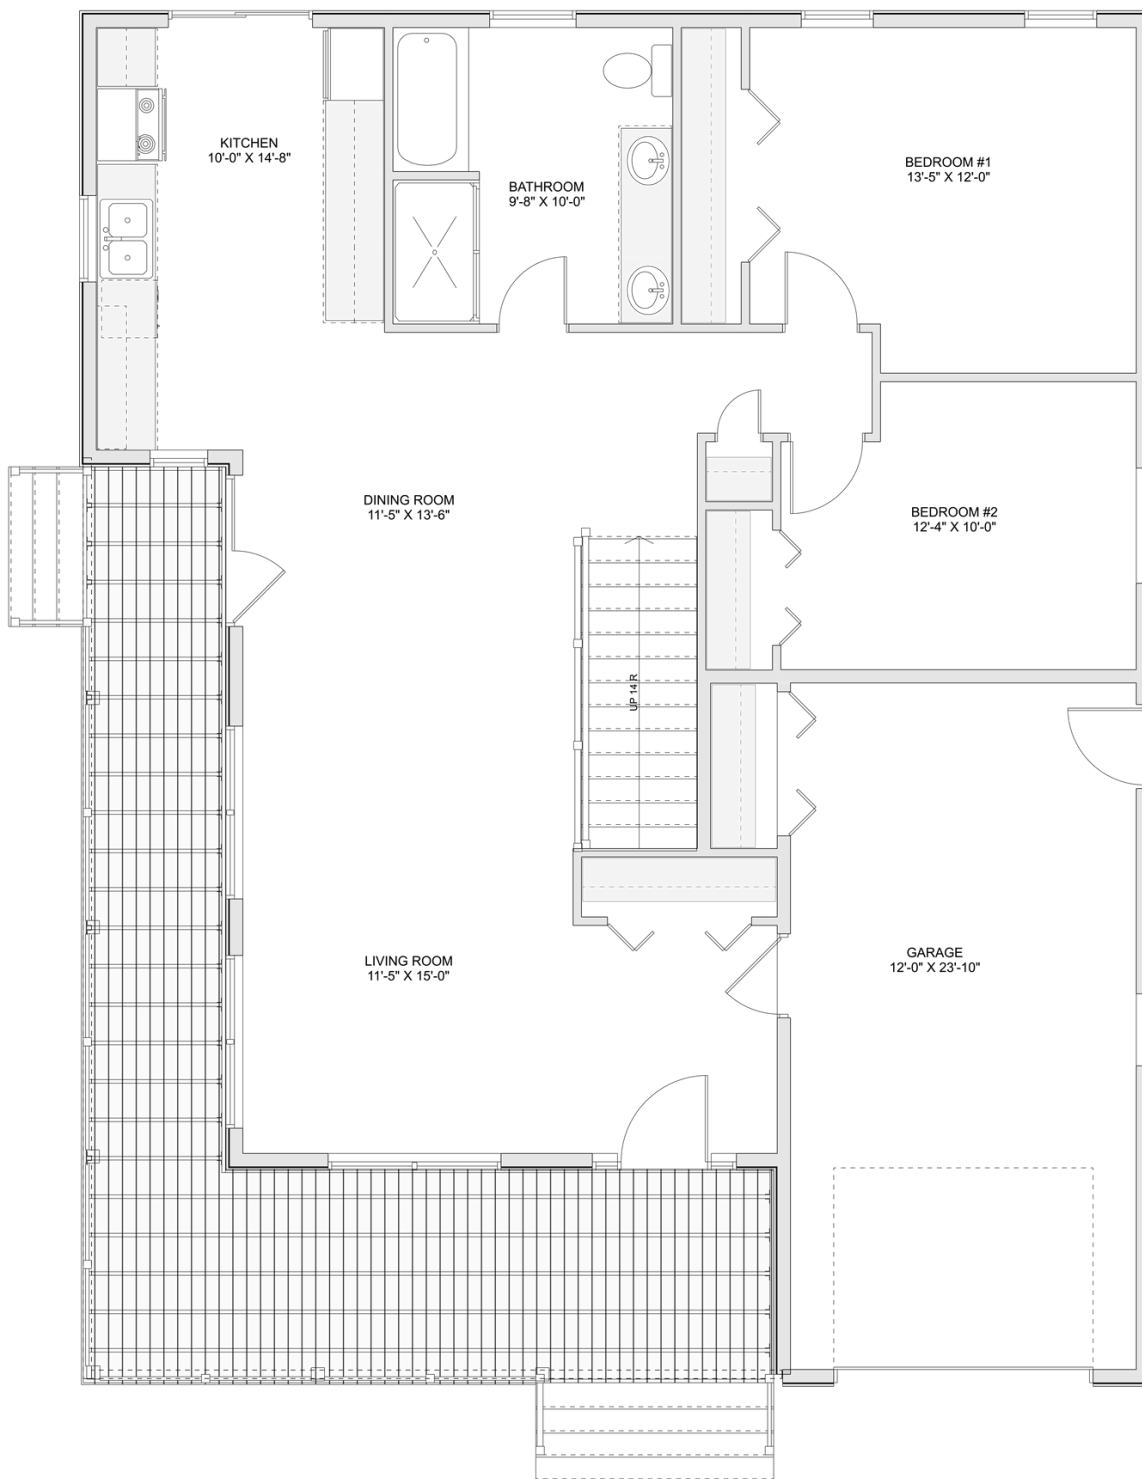

# PLAN #21-0236

2 BEDROOMS

1 BATHROOM

TYPE: Bungalow

SIZE: 1,768 SQ. FT.

OVERALL WIDTH: 37'-3"

OVERALL DEPTH: 47'-9"

## PLAN #21-0236

MAIN FLOOR

## PLAN #21-0236