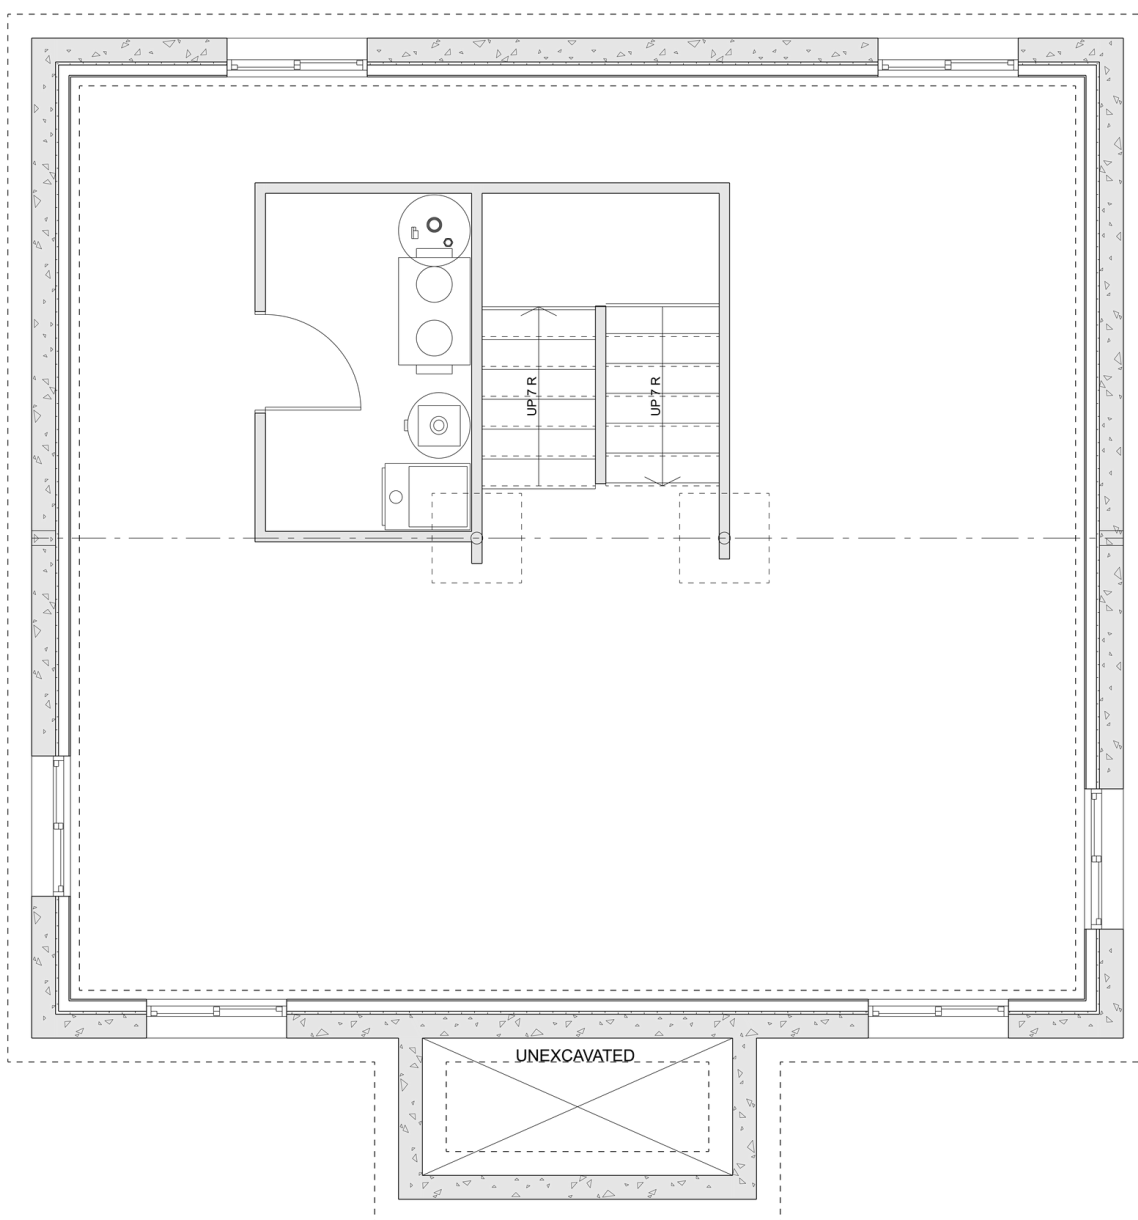

PLAN #21-0239

3 BEDROOMS

2 BATHROOMS

TYPE: House

SIZE: 1,435 SQ. FT.

OVERALL WIDTH: 30'-6"

OVERALL DEPTH: 40'-5"

CHOOSE YOUR DREAM HOME

613-876-2488

information@houseofthree.ca

www.houseofthree.ca

PLAN #21-0239

MAIN FLOOR

CHOOSE YOUR DREAM HOME

Not seeing the perfect plan? We also offer custom design services!

613-876-2488

information@houseofthree.ca

www.houseofthree.ca

PLAN #21-0239

FOUNDATION

ALL DIMENSIONS APPROXIMATE. E. & O. E.