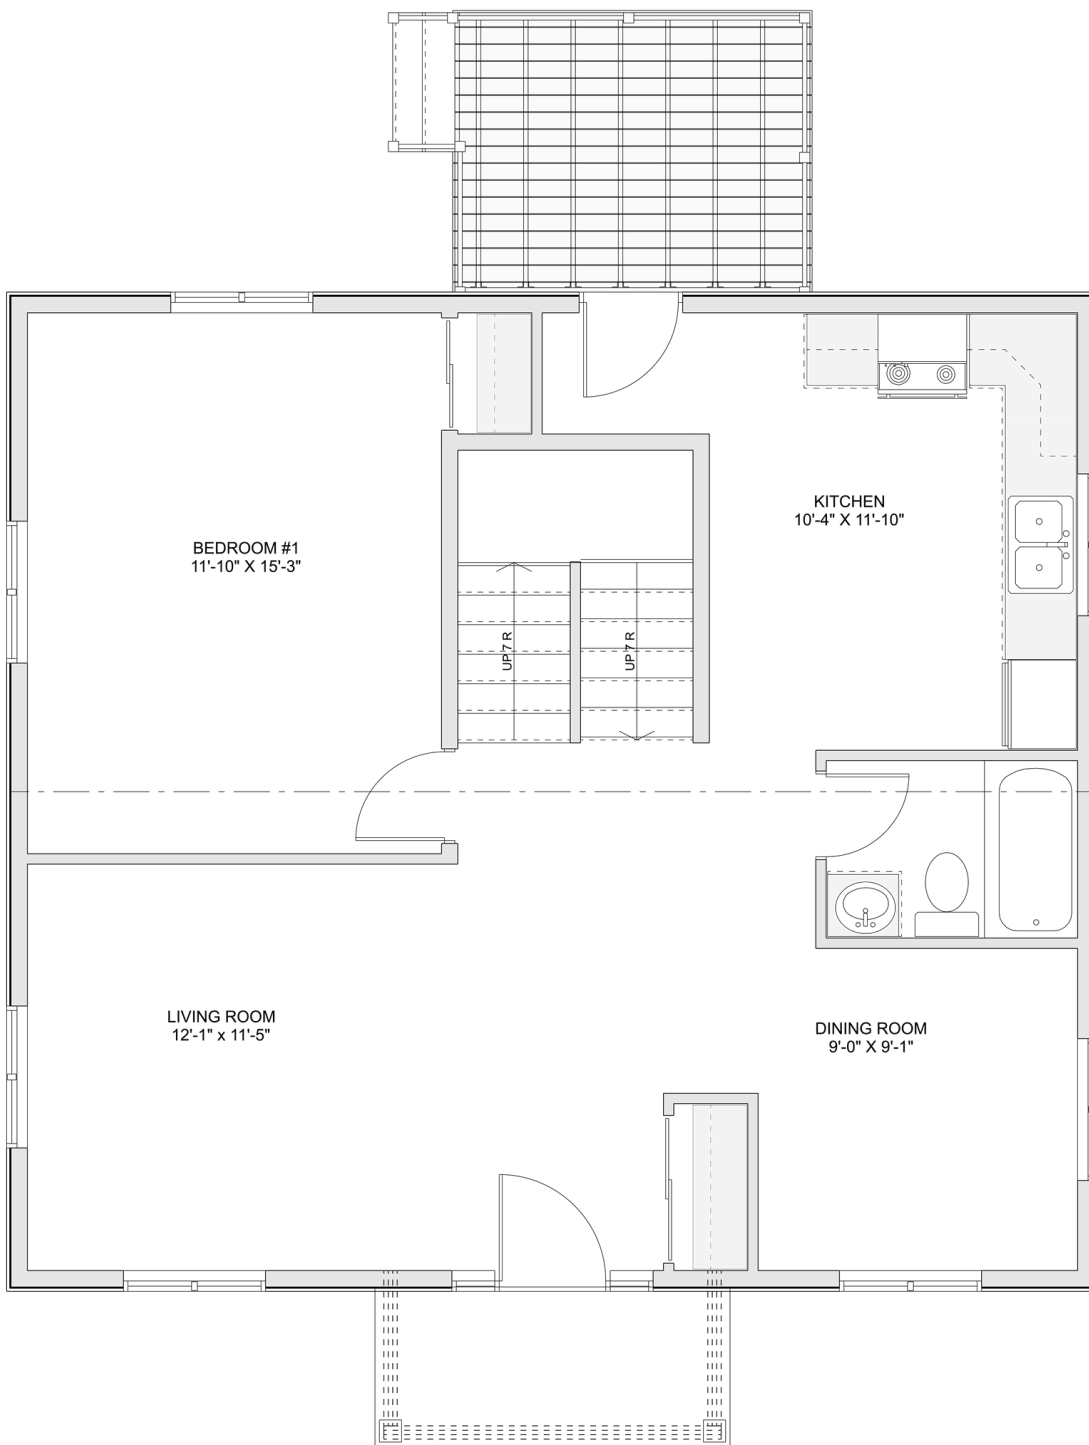

PLAN #21-0239

3 BEDROOMS

2 BATHROOMS

TYPE: House

SIZE: 1,435 SQ. FT.

OVERALL WIDTH: 30'-6"

OVERALL DEPTH: 40'-5"

CHOOSE YOUR DREAM HOME

Not seeing the perfect plan? We also offer custom design services!

613-876-2488

information@houseofthree.ca

www.houseofthree.ca

PLAN #21-0239

SECOND FLOOR

CHOOSE YOUR DREAM HOME

Not seeing the perfect plan? We also offer custom design services!

613-876-2488

information@houseofthree.ca

www.houseofthree.ca

PLAN #21-0239

MAIN FLOOR

CHOOSE YOUR DREAM HOME

Not seeing the perfect plan? We also offer custom design services!

613-876-2488

information@houseofthree.ca

www.houseofthree.ca

PLAN #21-0239

FOUNDATION

ALL DIMENSIONS APPROXIMATE. E. & O. E.