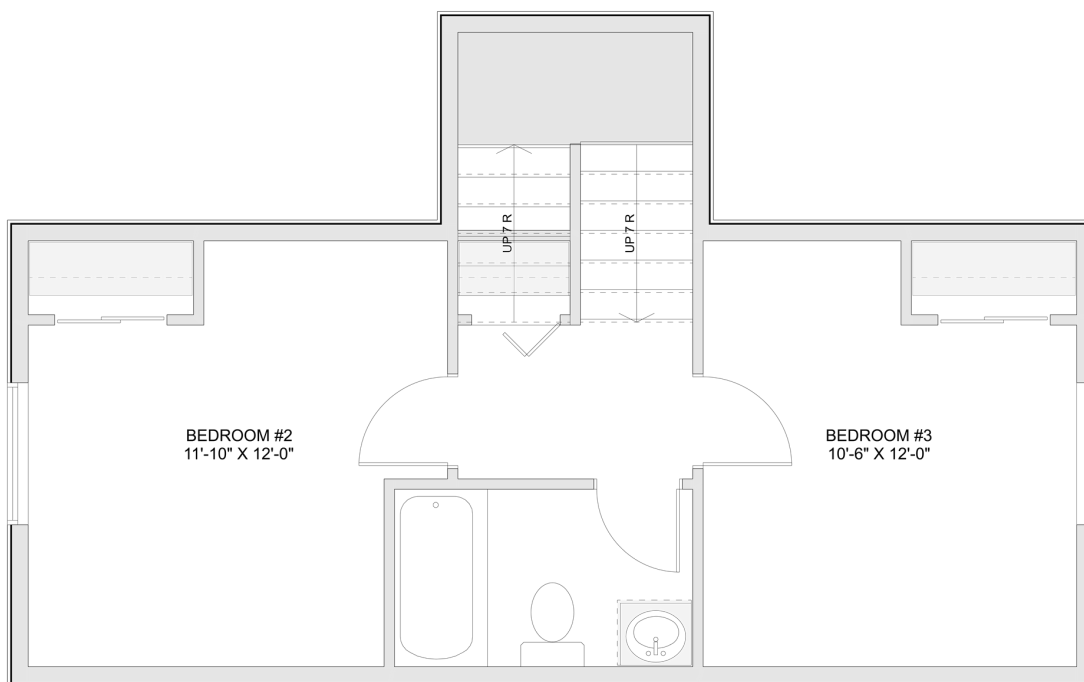

PLAN #21-0239

3 BEDROOMS

2 BATHROOMS

TYPE: House

SIZE: 1,435 SQ. FT.

OVERALL WIDTH: 30'-6"

OVERALL DEPTH: 40'-5"

CHOOSE YOUR DREAM HOME

Not seeing the perfect plan? We also offer custom design services!

613-876-2488

information@houseofthree.ca

www.houseofthree.ca

PLAN #21-0239

SECOND FLOOR

CHOOSE YOUR DREAM HOME

Not seeing the perfect plan? We also offer custom design services!