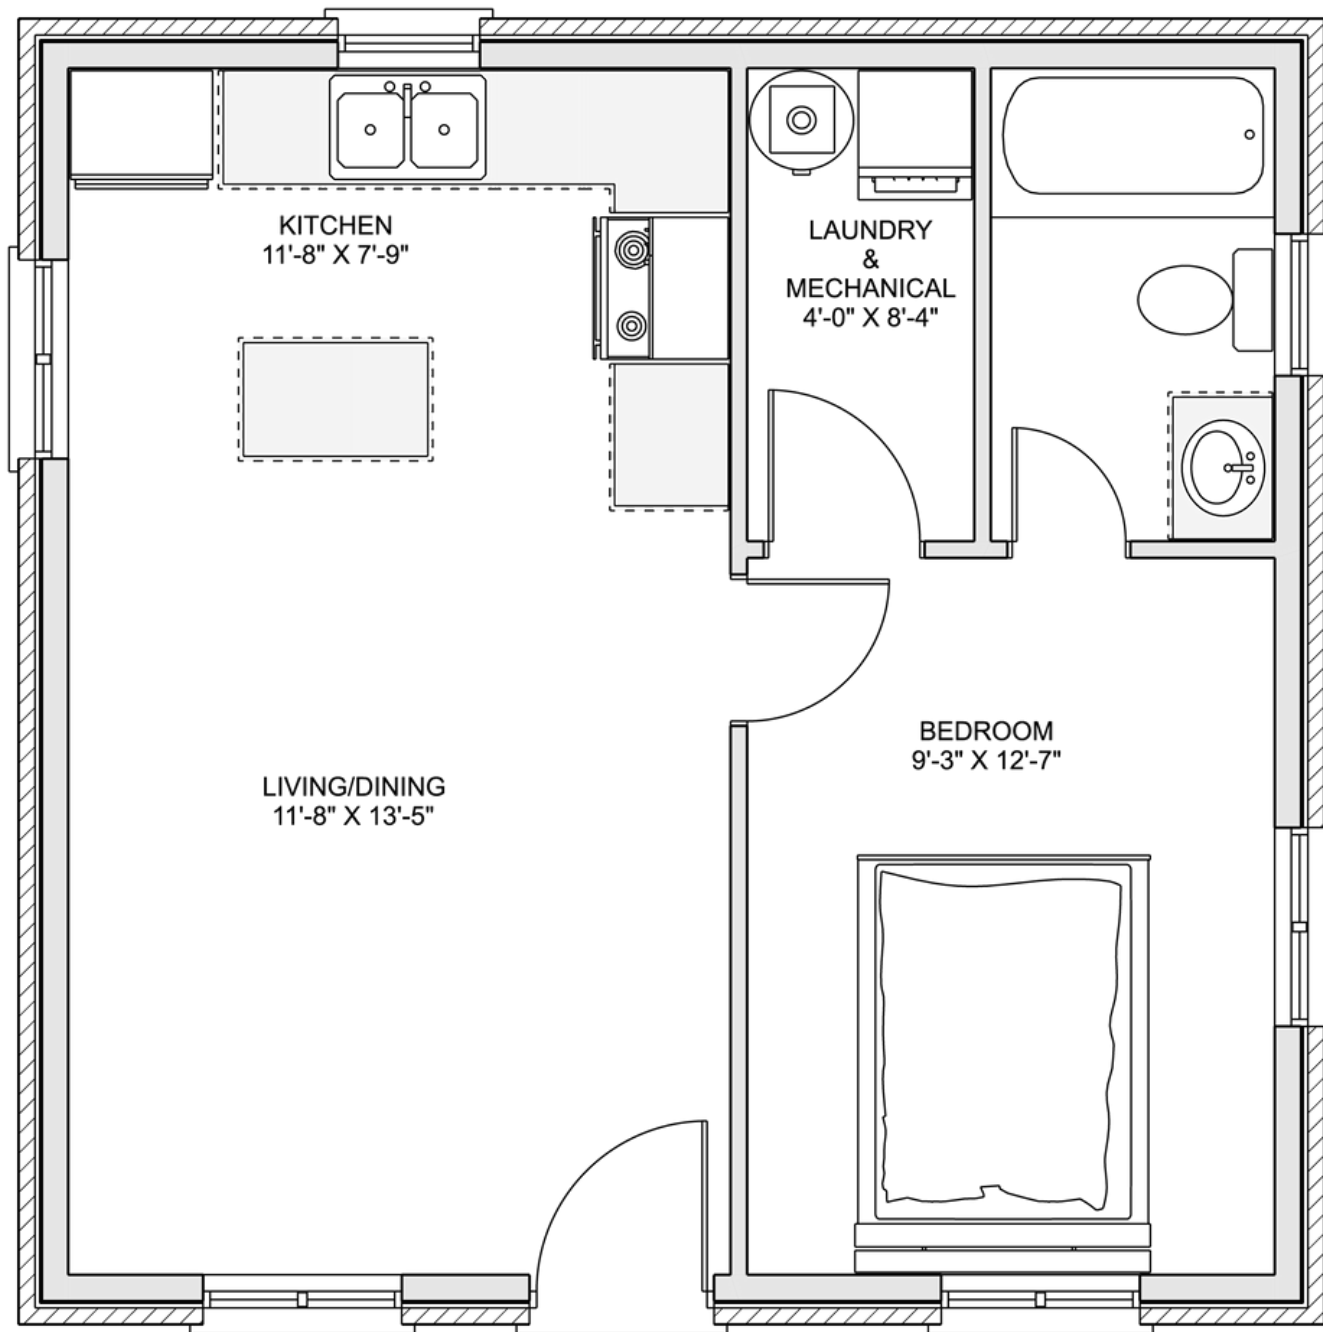

PLAN #21-0243

1 BEDROOM

1 BATHROOM

TYPE: Bungalow

SIZE (SQ. FT.): 529 SQ. FT.

OVERALL WIDTH: 23'-0"

OVERALL DEPTH: 23'-0"

CHOOSE YOUR DREAM HOME

Not seeing the perfect plan? We also offer custom design services!

613-876-2488

information@houseofthree.ca

www.houseofthree.ca

PLAN #21-0243

MAIN FLOOR

CHOOSE YOUR DREAM HOME

Not seeing the perfect plan? We also offer custom design services!