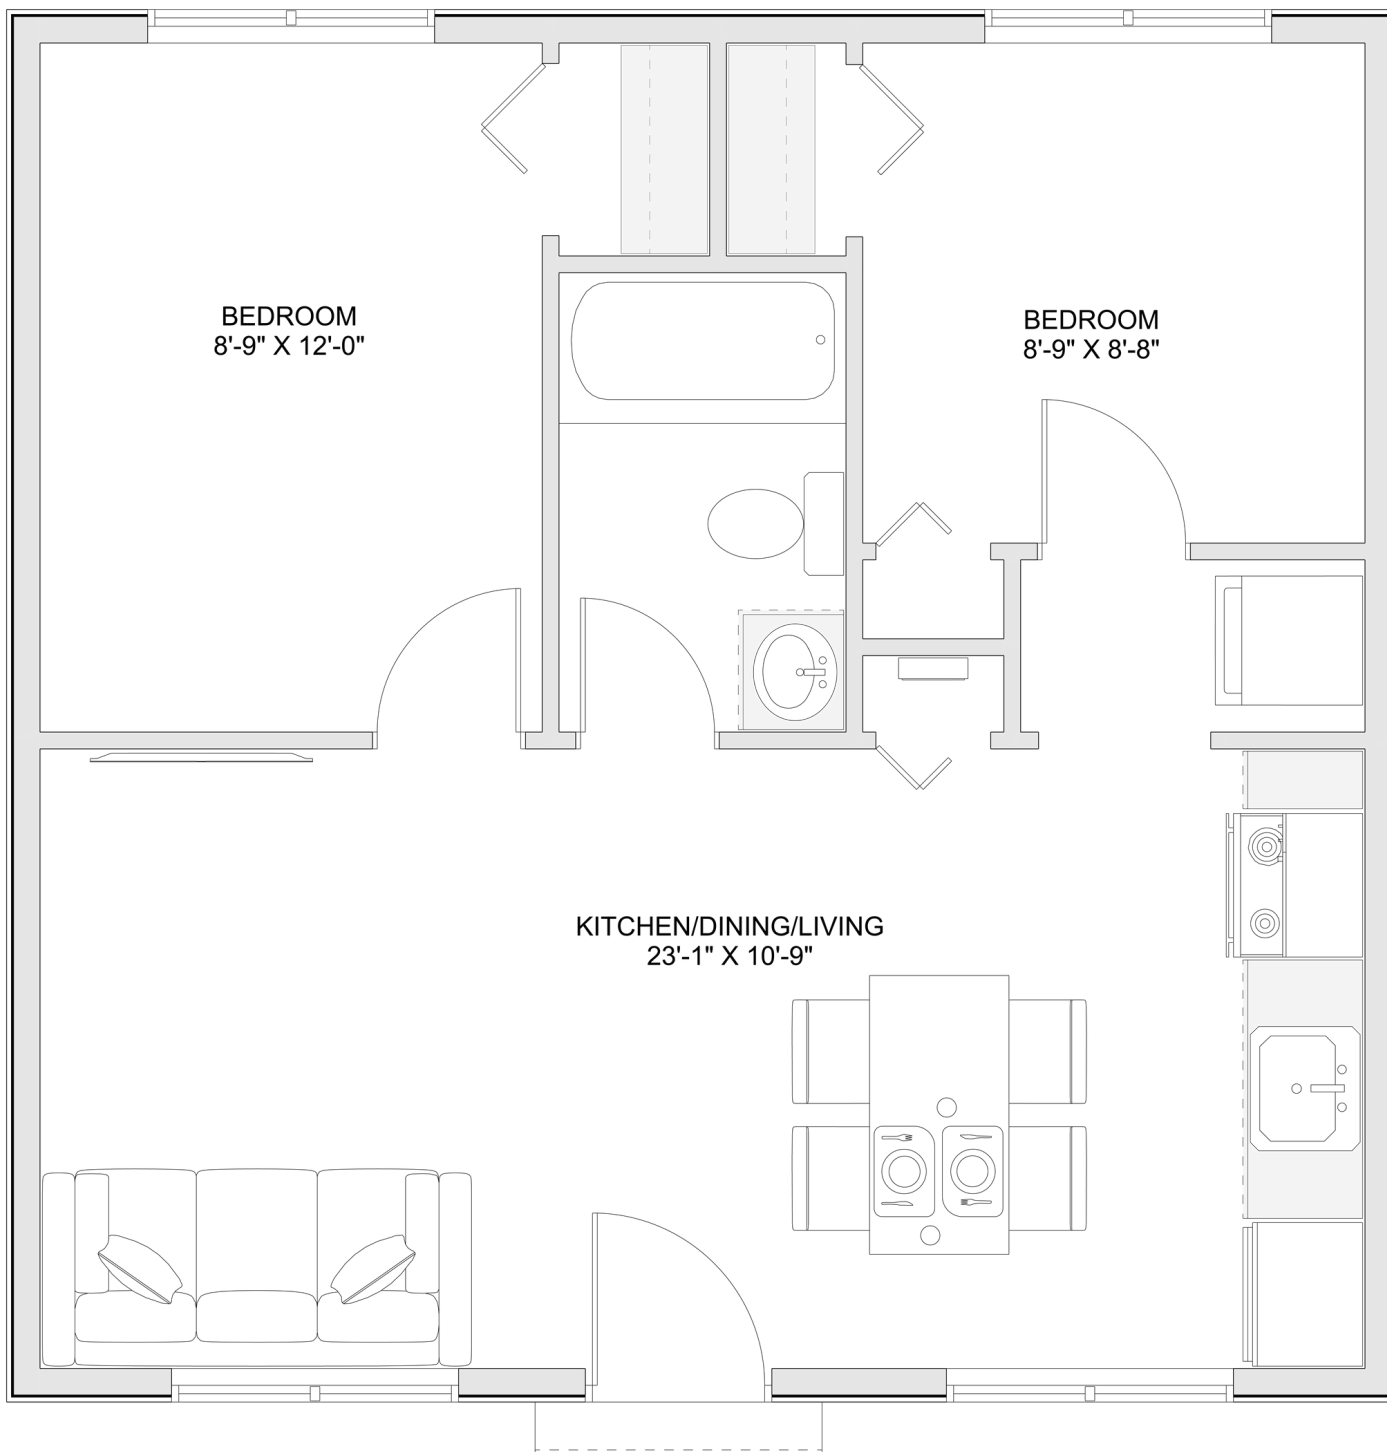

PLAN #21-0244

2 BEDROOM

1 BATHROOMS

TYPE: House

SIZE (SQ. FT.): 588 SQ. FT.

OVERALL WIDTH: 24'-0"

OVERALL DEPTH: 24'-0"

CHOOSE YOUR DREAM HOME

Not seeing the perfect plan? We also offer custom design services!

613-876-2488

information@houseofthree.ca

www.houseofthree.ca

PLAN #21-0244

MAIN FLOOR

CHOOSE YOUR DREAM HOME

Not seeing the perfect plan? We also offer custom design services!