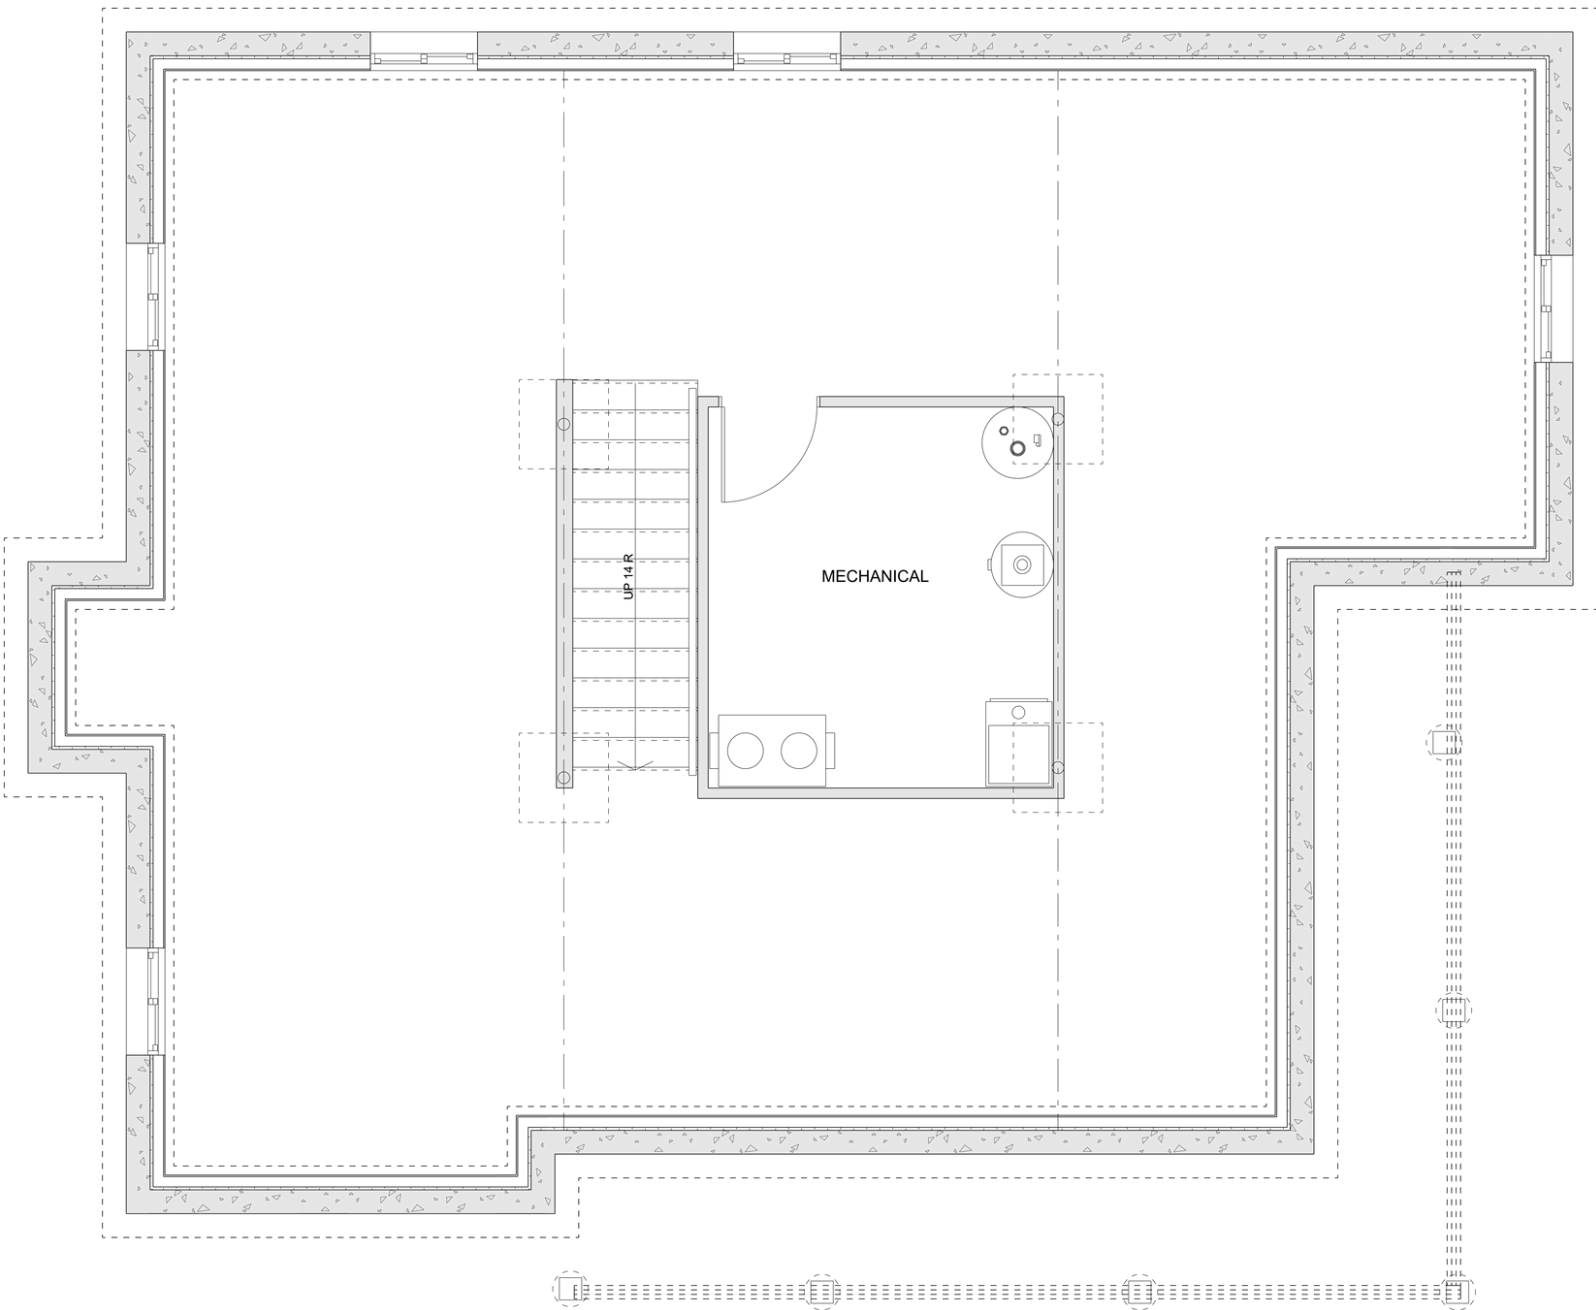

# PLAN #21-0247

2 BEDROOMS

1 BATHROOM

TYPE: Bungalow

SIZE: 1,394 SQ. FT.

OVERALL WIDTH: 43'-3"

OVERALL DEPTH: 35'-11"

## MAIN FLOOR

## PLAN #21-0247