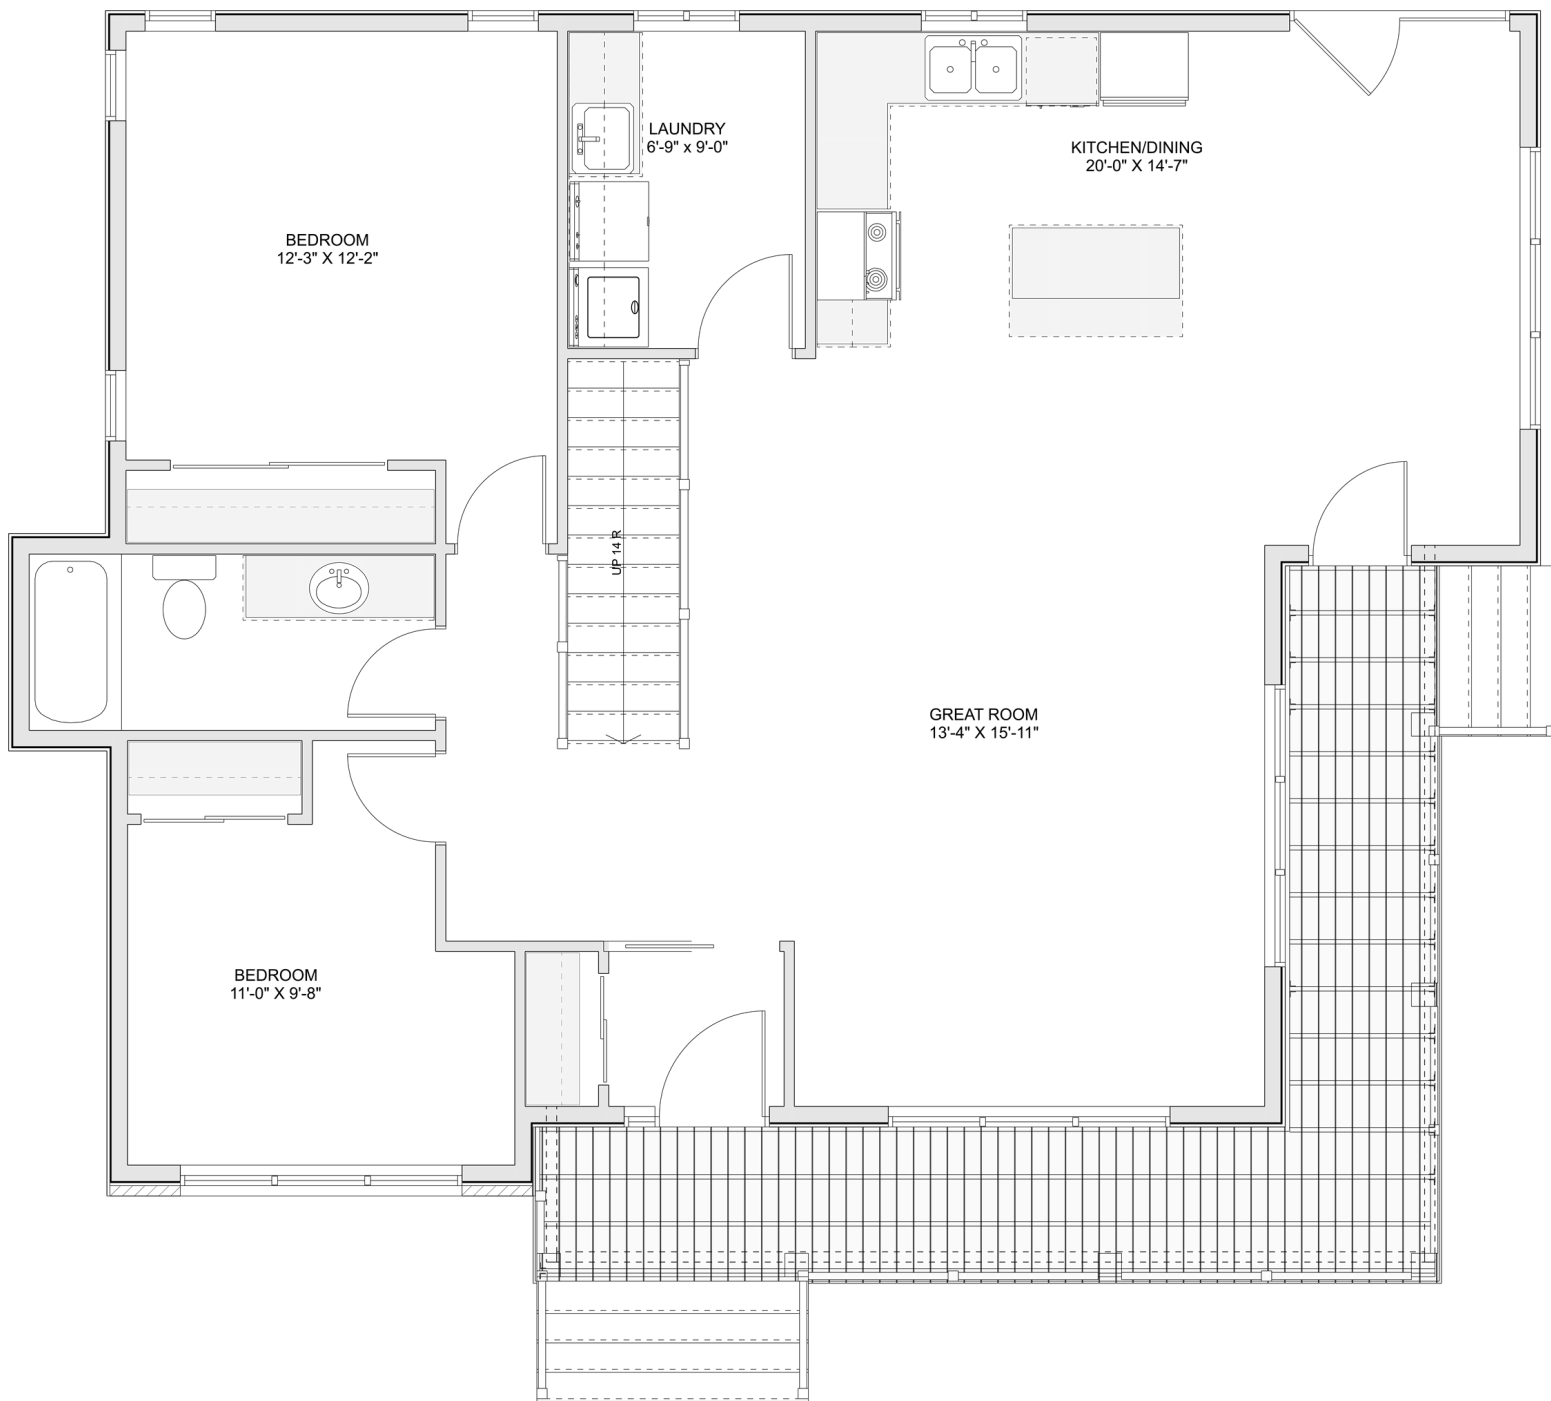

# PLAN #21-0247

2 BEDROOMS

1 BATHROOM

TYPE: Bungalow

SIZE: 1,394 SQ. FT.

OVERALL WIDTH: 43'-3"

OVERALL DEPTH: 35'-11"

## PLAN #21-0247

## MAIN FLOOR