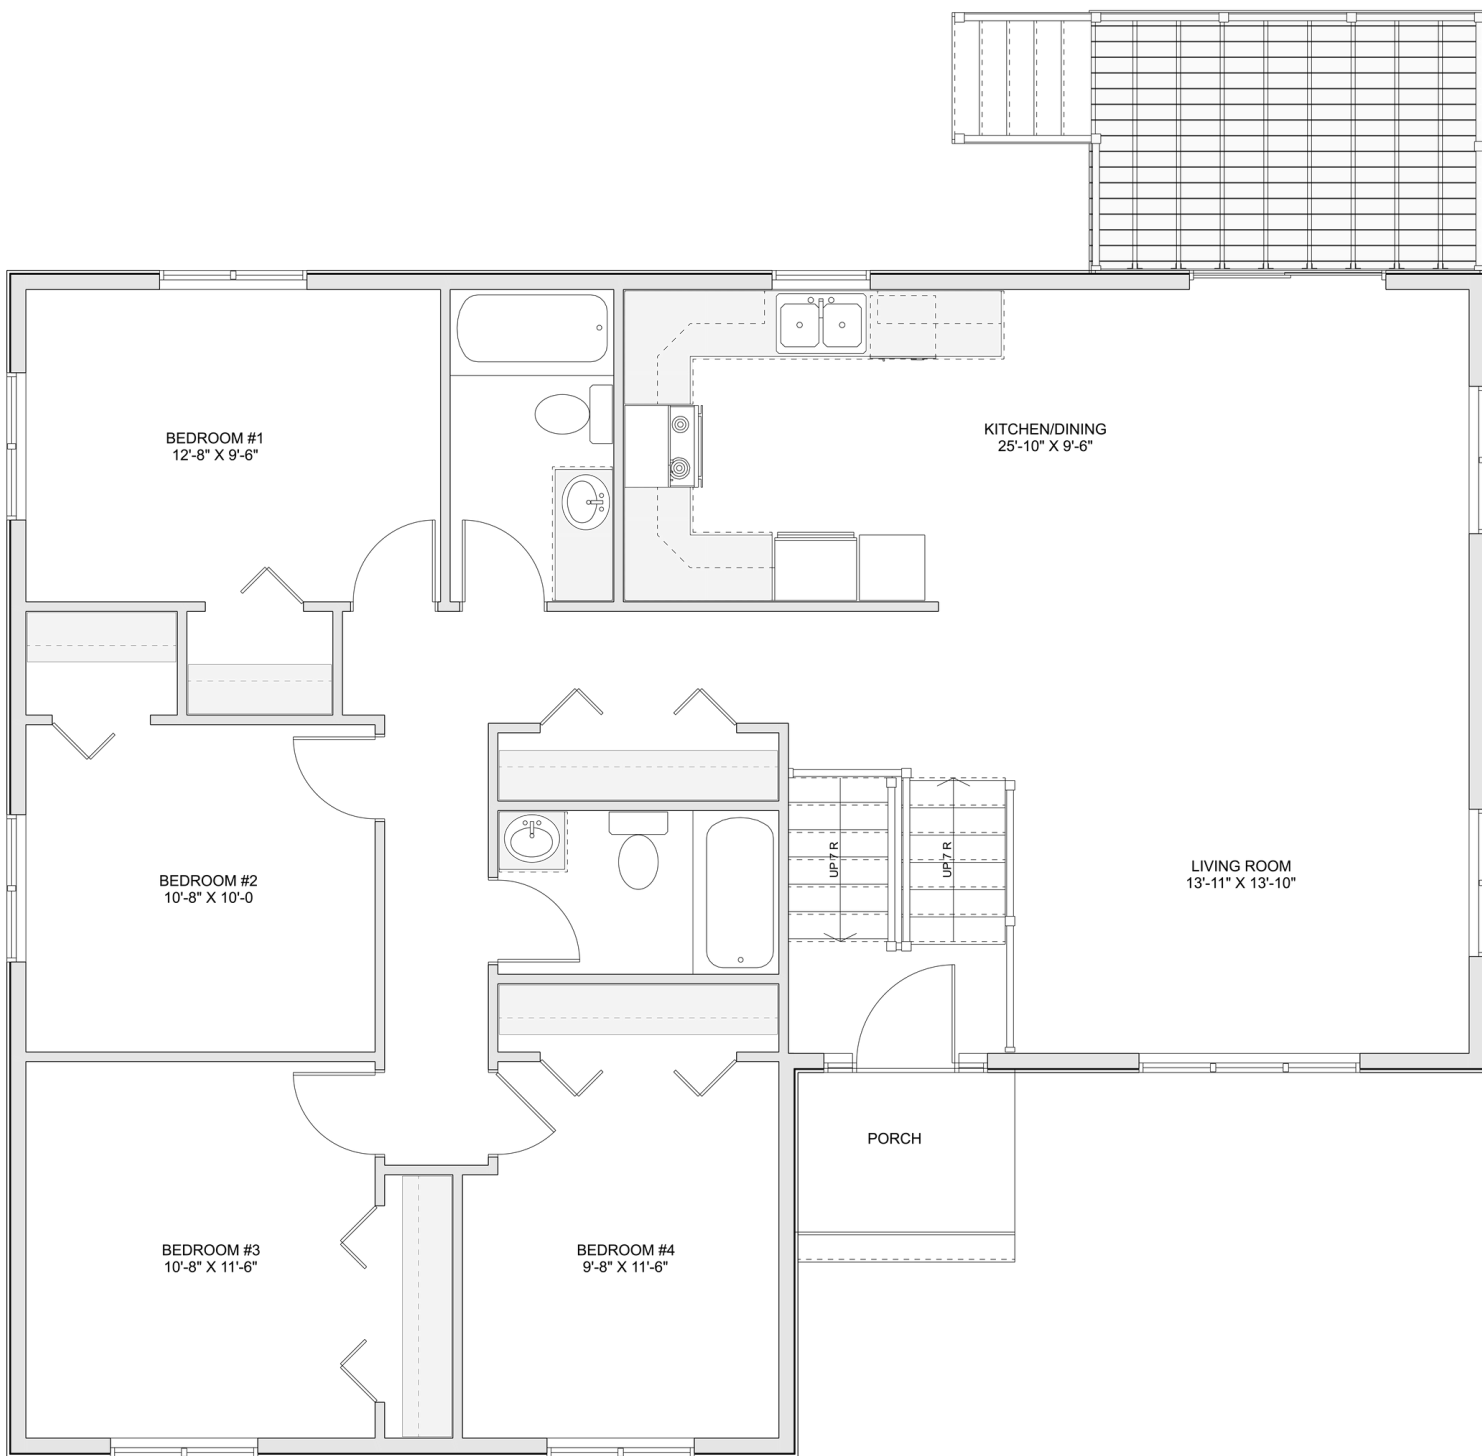

# PLAN #21-0248

4 BEDROOMS

2 BATHROOMS

TYPE: Bungalow  
SIZE: 1,487 SQ. FT.  
WIDTH: 45'-0"  
DEPTH: 44'-0"

## PLAN #21-0248

MAIN FLOOR

## PLAN #21-0248