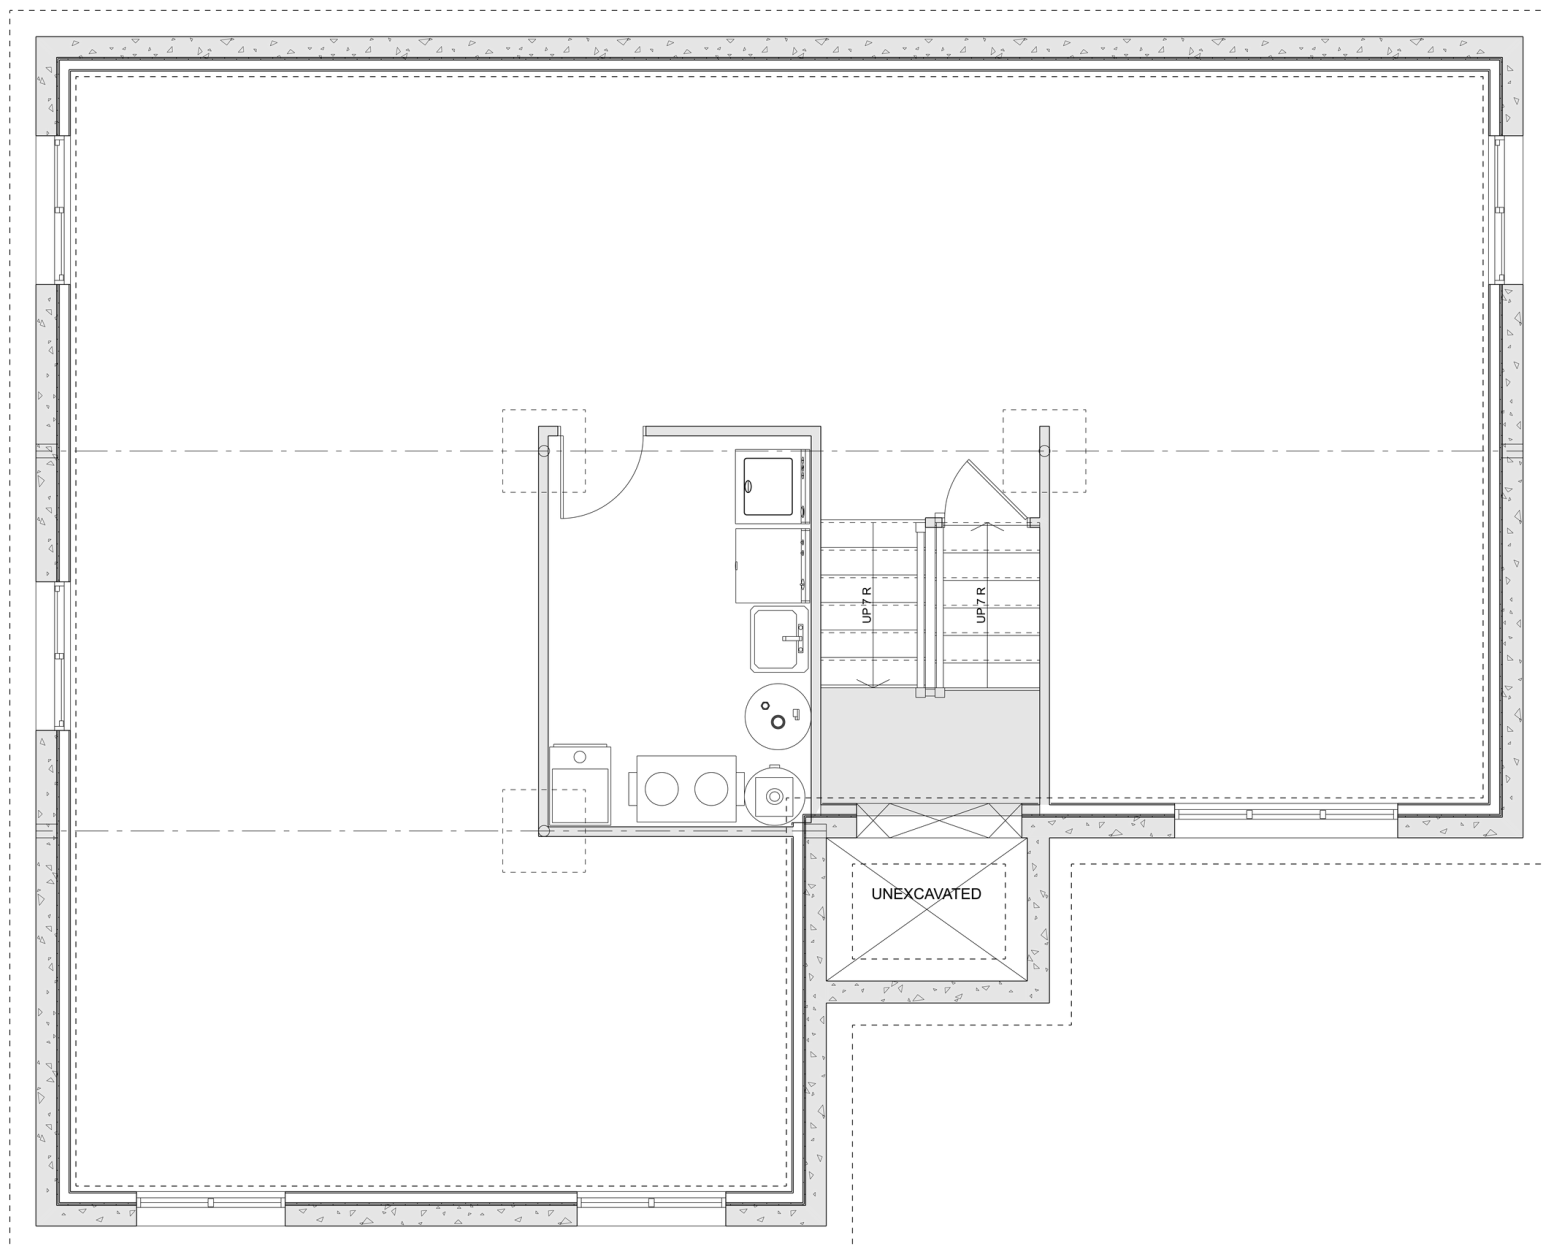

# PLAN #21-0248

4 BEDROOMS

2 BATHROOMS

TYPE: Bungalow  
SIZE: 1,487 SQ. FT.  
WIDTH: 45'-0"  
DEPTH: 44'-0"

## PLAN #21-0248

MAIN FLOOR

## PLAN #21-0248