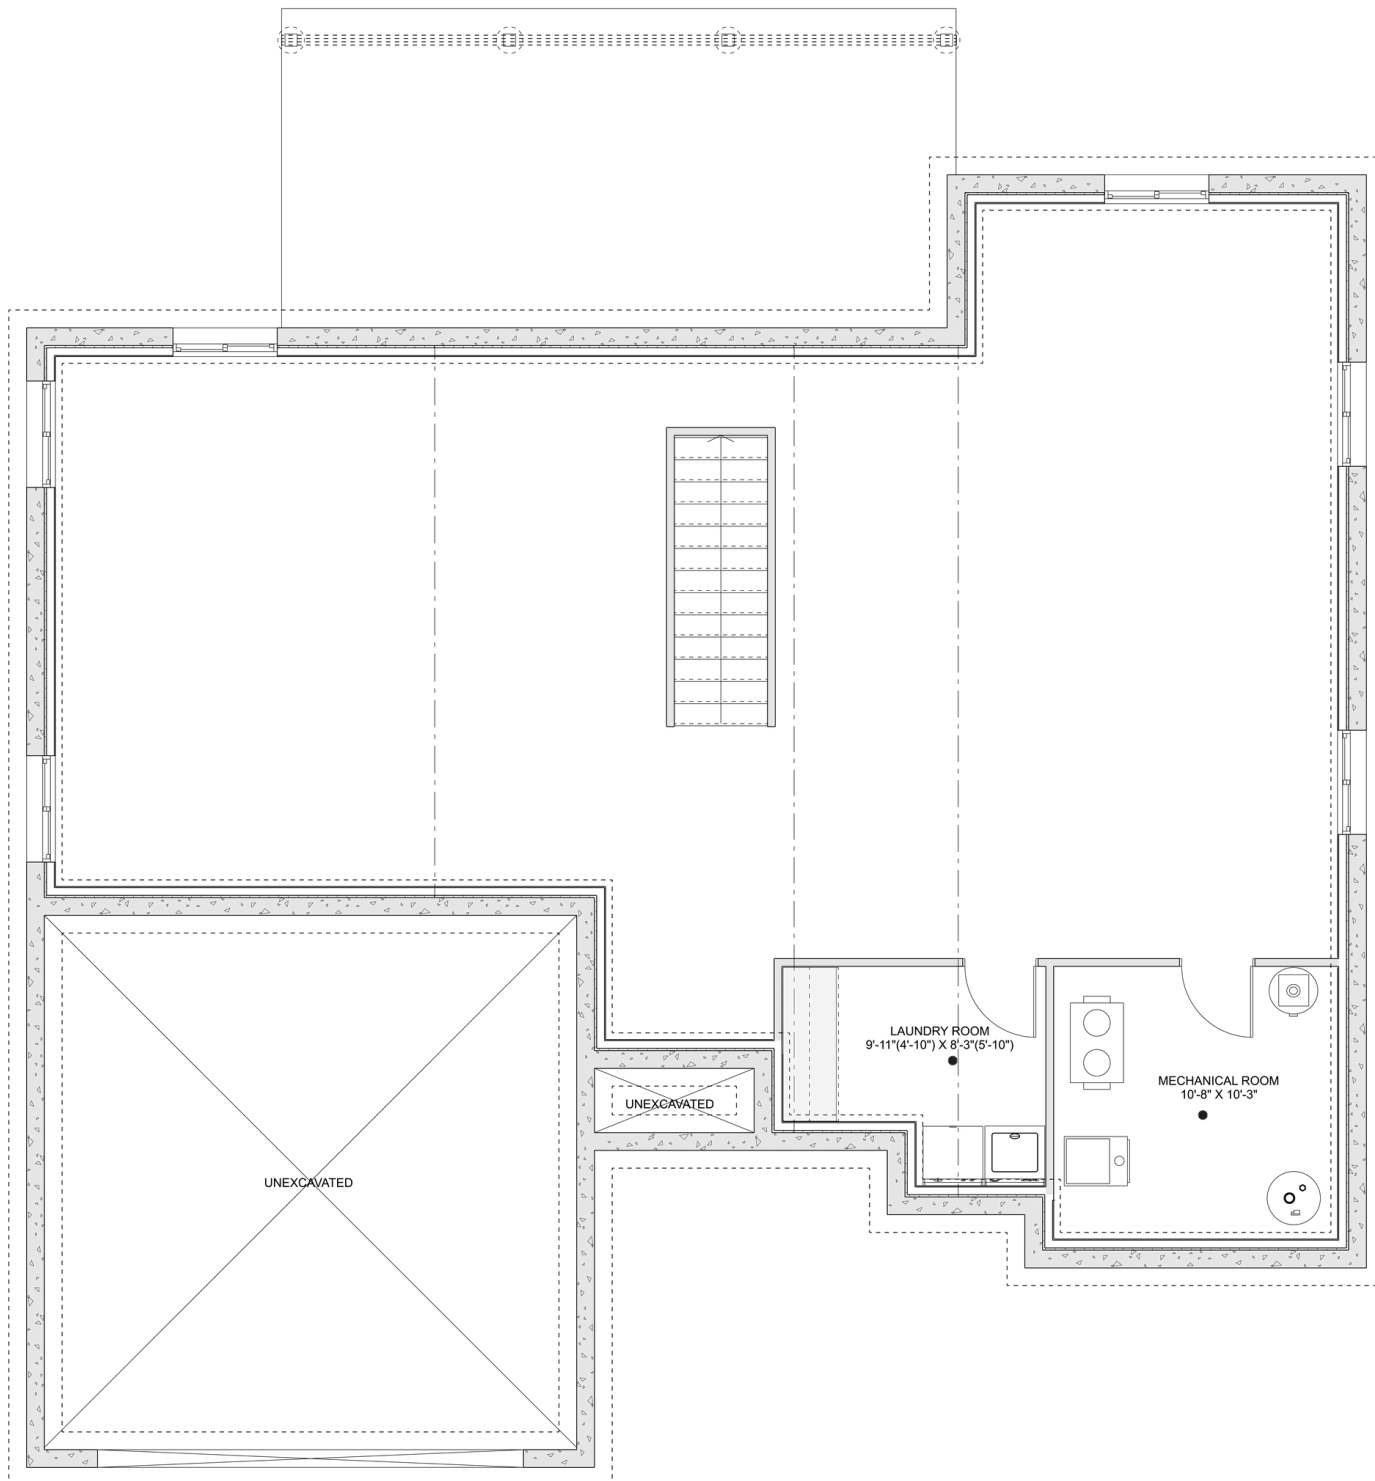

CHOOSE YOUR DREAM HOME

Not seeing the perfect plan? We also offer custom design services!

613-876-2488

information@houseofthree.ca

www.houseofthree.ca

PLAN #21-0249

FOUNDATION