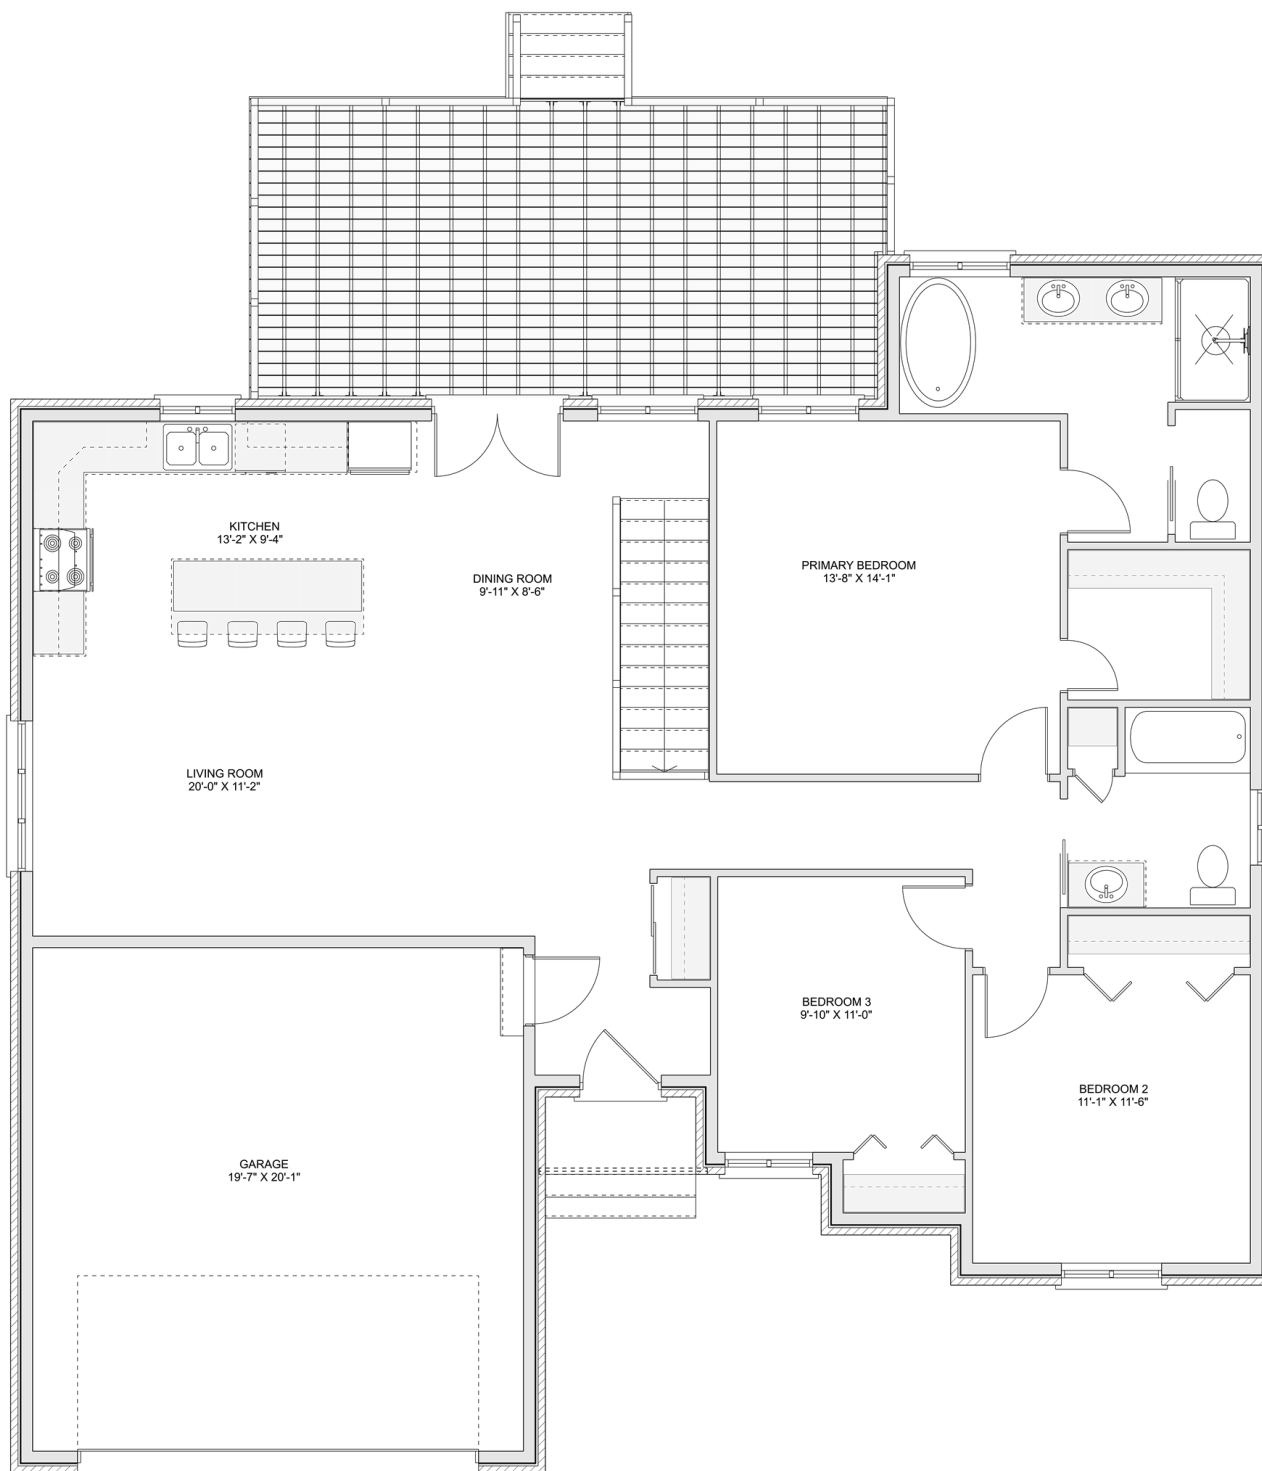

PLAN #21-0249

3 BEDROOMS

2 BATHROOMS

TYPE: Bungalow

SIZE: 2,272 SQ. FT.

OVERALL WIDTH: 50'-4"

OVERALL DEPTH: 54'-10"

CHOOSE YOUR DREAM HOME

Not seeing the perfect plan? We also offer custom design services!

613-876-2488

information@houseofthree.ca

www.houseofthree.ca

PLAN #21-0249

MAIN FLOOR

CHOOSE YOUR DREAM HOME

Not seeing the perfect plan? We also offer custom design services!