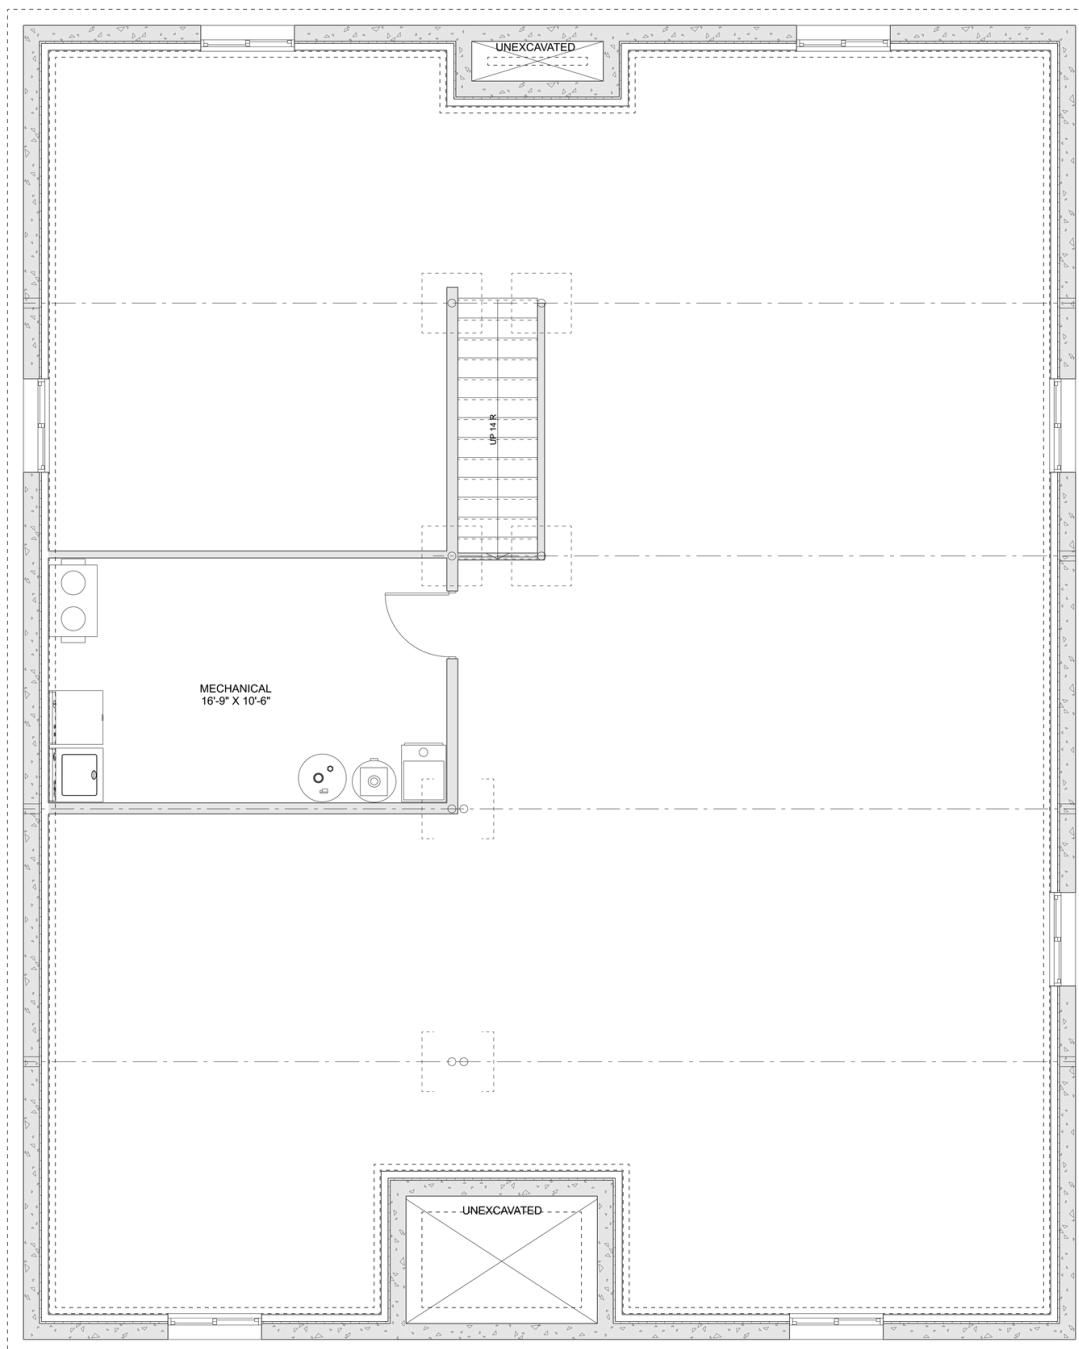

CHOOSE YOUR DREAM HOME

Not seeing the perfect plan? We also offer custom design services!

613-876-2488

information@houseofthree.ca

www.houseofthree.ca

PLAN #21-0250

FOUNDATION