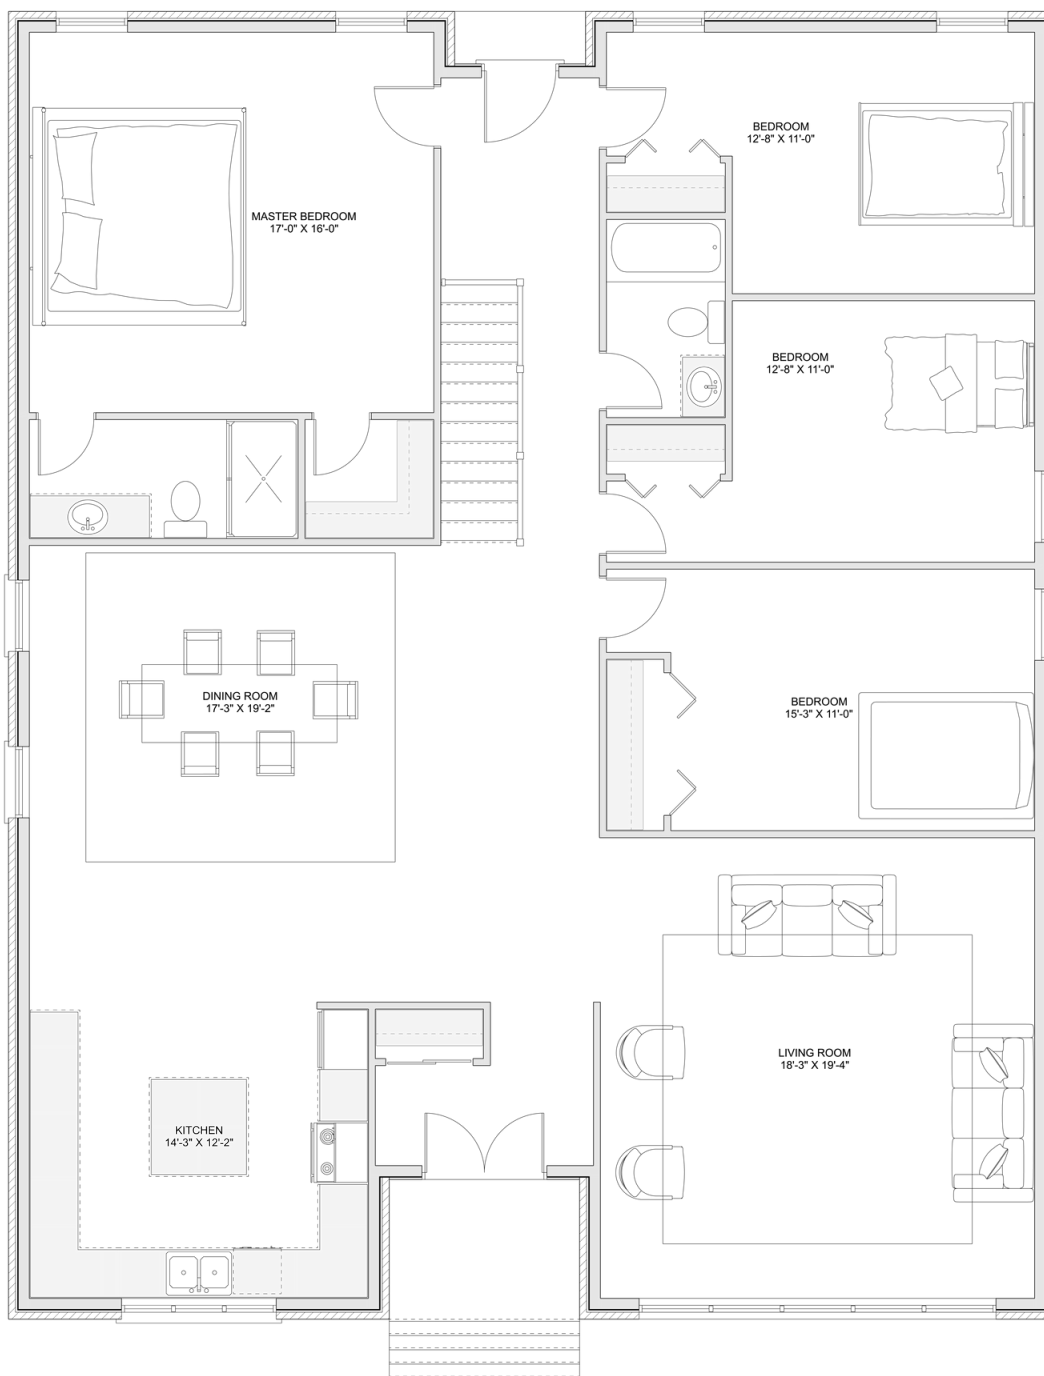

PLAN #21-0250

4 BEDROOMS

2 BATHROOMS

TYPE: Bungalow

SIZE (SQ. FT.): 2,408 SQ. FT.

OVERALL WIDTH: 44'-0"

OVERALL DEPTH: 55'-0"

CHOOSE YOUR DREAM HOME

Not seeing the perfect plan? We also offer custom design services!

613-876-2488

information@houseofthree.ca

www.houseofthree.ca

PLAN #21-0250

MAIN FLOOR

CHOOSE YOUR DREAM HOME

Not seeing the perfect plan? We also offer custom design services!