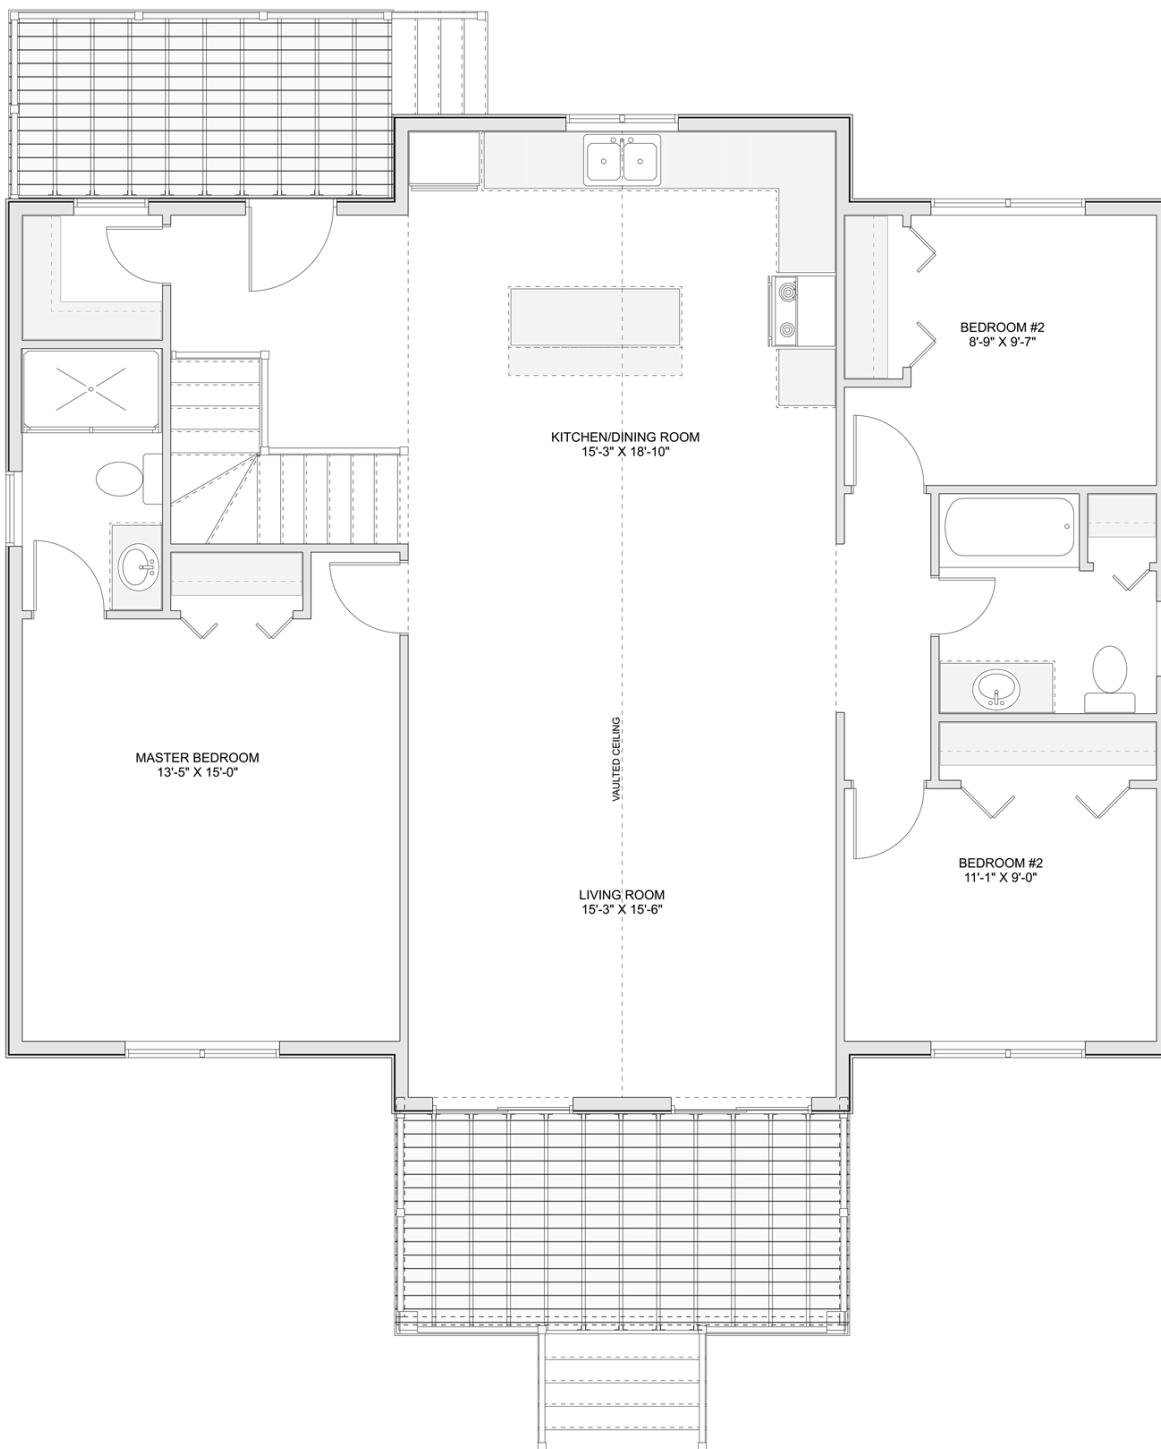

# PLAN #21-0251

3 BEDROOMS

2 BATHROOMS

TYPE: Bungalow

SIZE: 1,565 SQ. FT.

OVERALL WIDTH: 41'-4"

OVERALL DEPTH: 47'-1"

## PLAN #21-0251

MAIN FLOOR