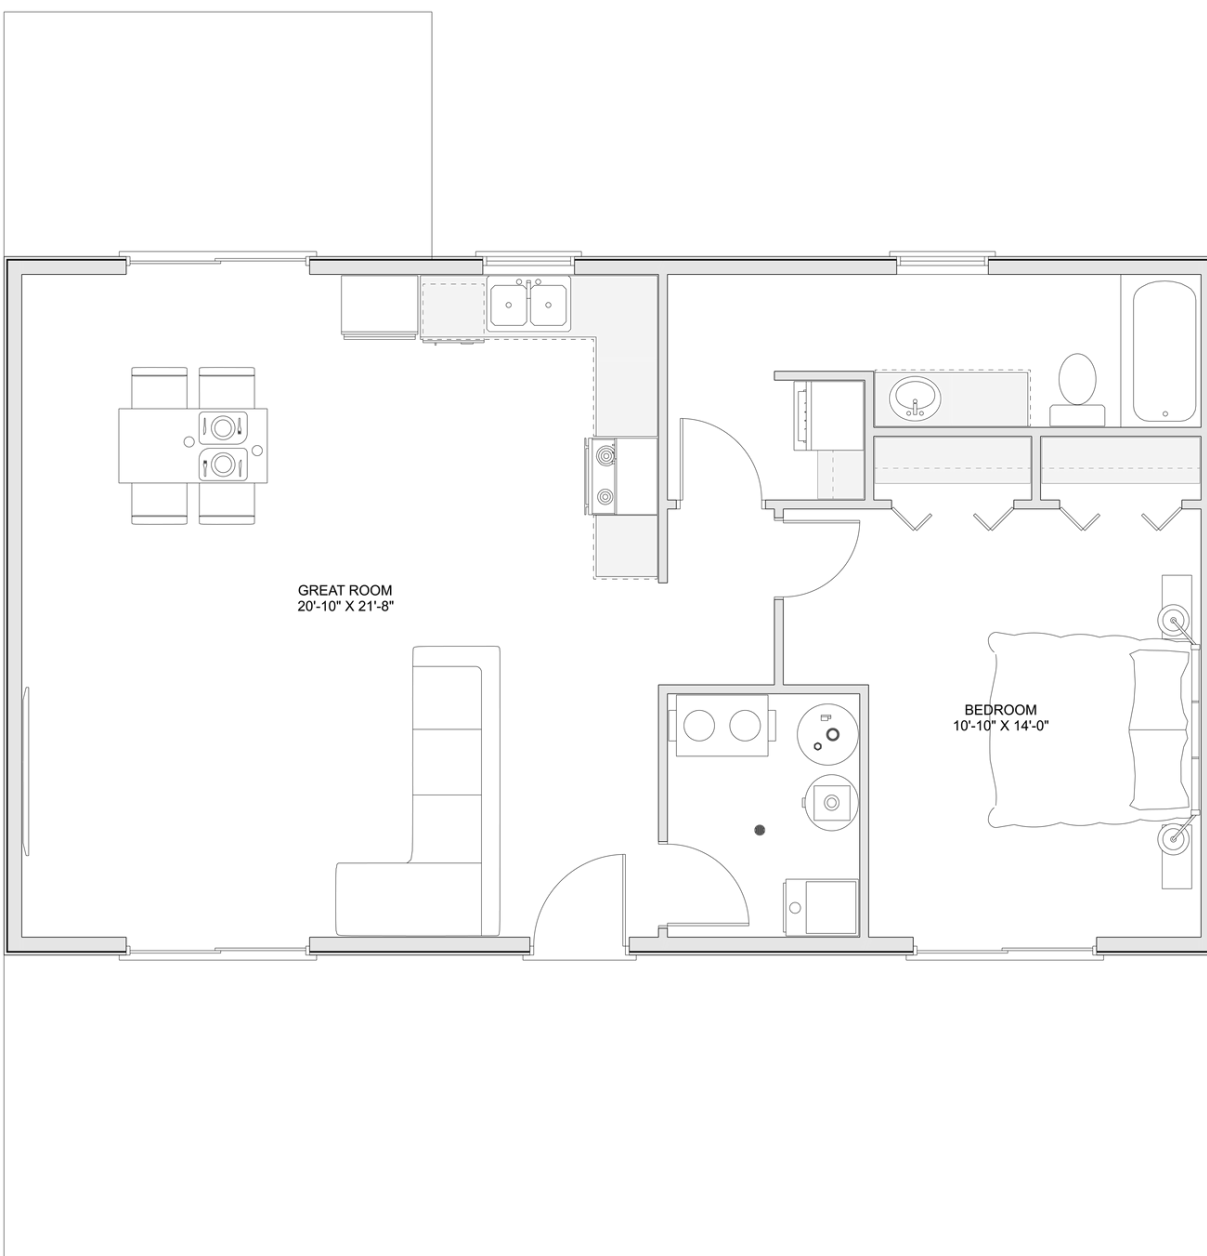

PLAN #21-0252

1 BEDROOM

1 BATHROOM

TYPE: Cottage

SIZE: 1,417 SQ. FT.

OVERALL WIDTH: 39'-9"

OVERALL DEPTH: 40'-10"

CHOOSE YOUR DREAM HOME

Not seeing the perfect plan? We also offer custom design services!

613-876-2488

information@houseofthree.ca

www.houseofthree.ca

PLAN #21-0252

MAIN FLOOR

CHOOSE YOUR DREAM HOME

Not seeing the perfect plan? We also offer custom design services!