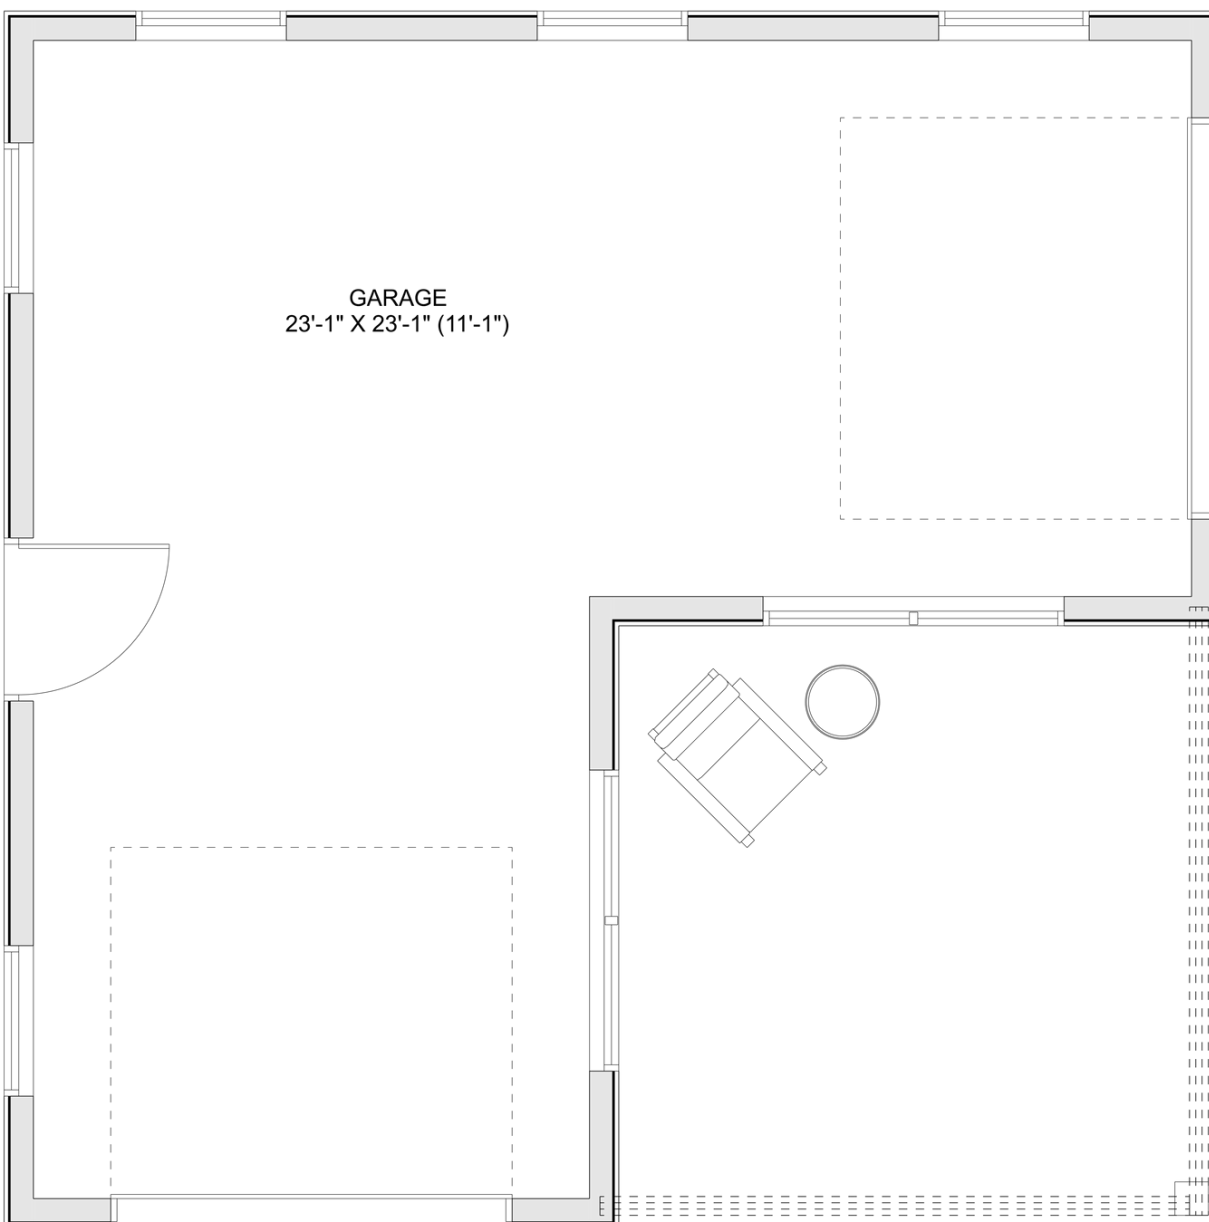

CHOOSE YOUR DREAM HOME

Not seeing the perfect plan? We also offer custom design services!

613-876-2488

information@houseofthree.ca

www.houseofthree.ca

PLAN #21-0254

MAIN FLOOR