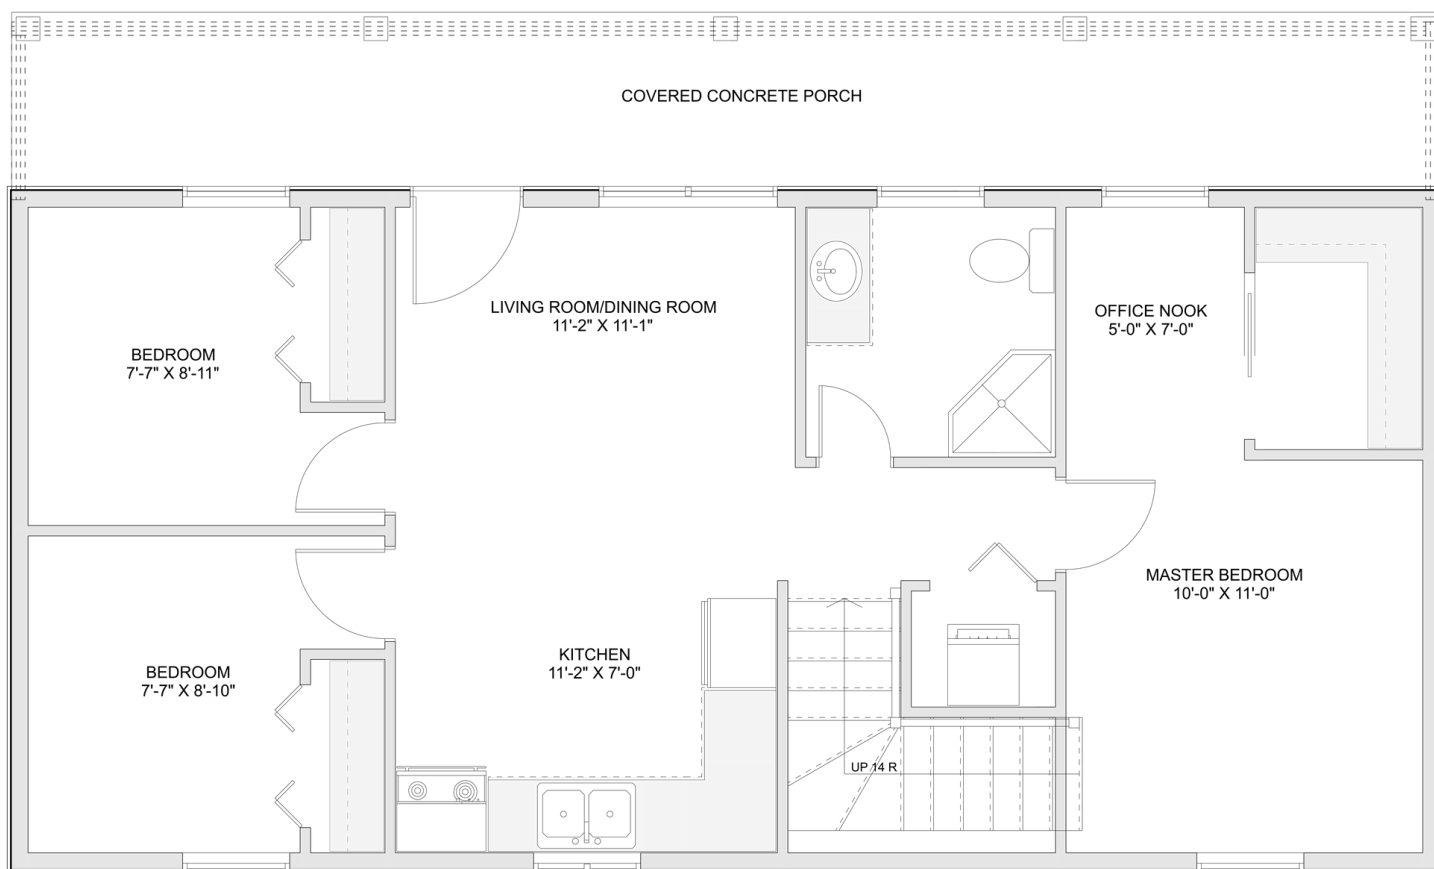

PLAN #21-0260

3 BEDROOMS

1 BATHROOM

TYPE: Bungalow

SIZE: 775 SQ. FT.

OVERALL WIDTH: 40'-0"

OVERALL DEPTH: 19'-0"

CHOOSE YOUR DREAM HOME

Not seeing the perfect plan? We also offer custom design services!

613-876-2488

information@houseofthree.ca

www.houseofthree.ca

PLAN #21-0260

MAIN FLOOR

CHOOSE YOUR DREAM HOME

Not seeing the perfect plan? We also offer custom design services!