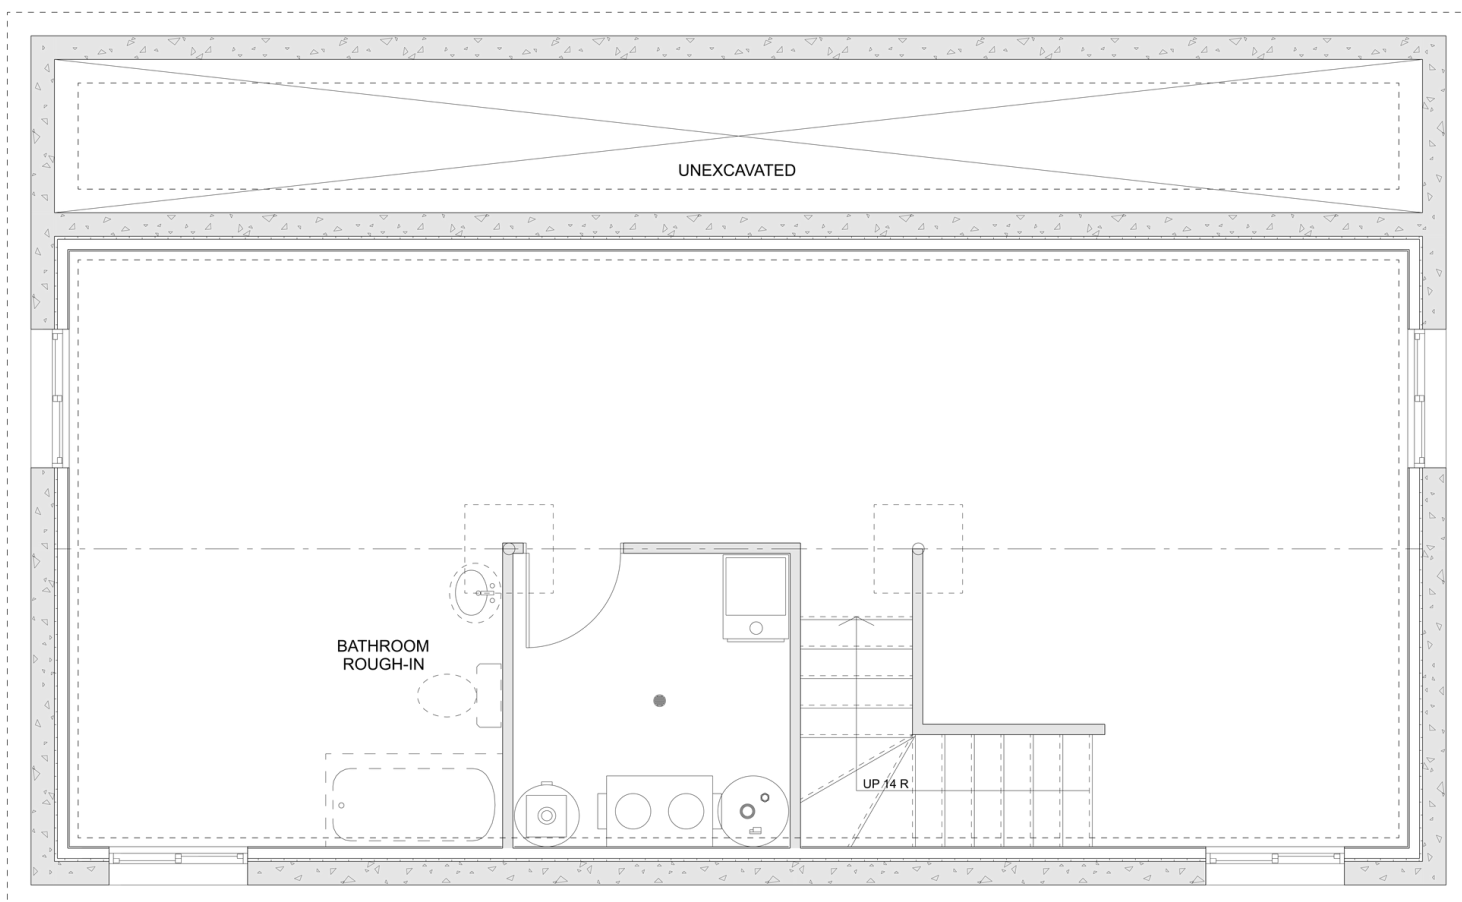

CHOOSE YOUR DREAM HOME

Not seeing the perfect plan? We also offer custom design services!

613-876-2488

information@houseofthree.ca

www.houseofthree.ca

PLAN #21-0260

FOUNDATION