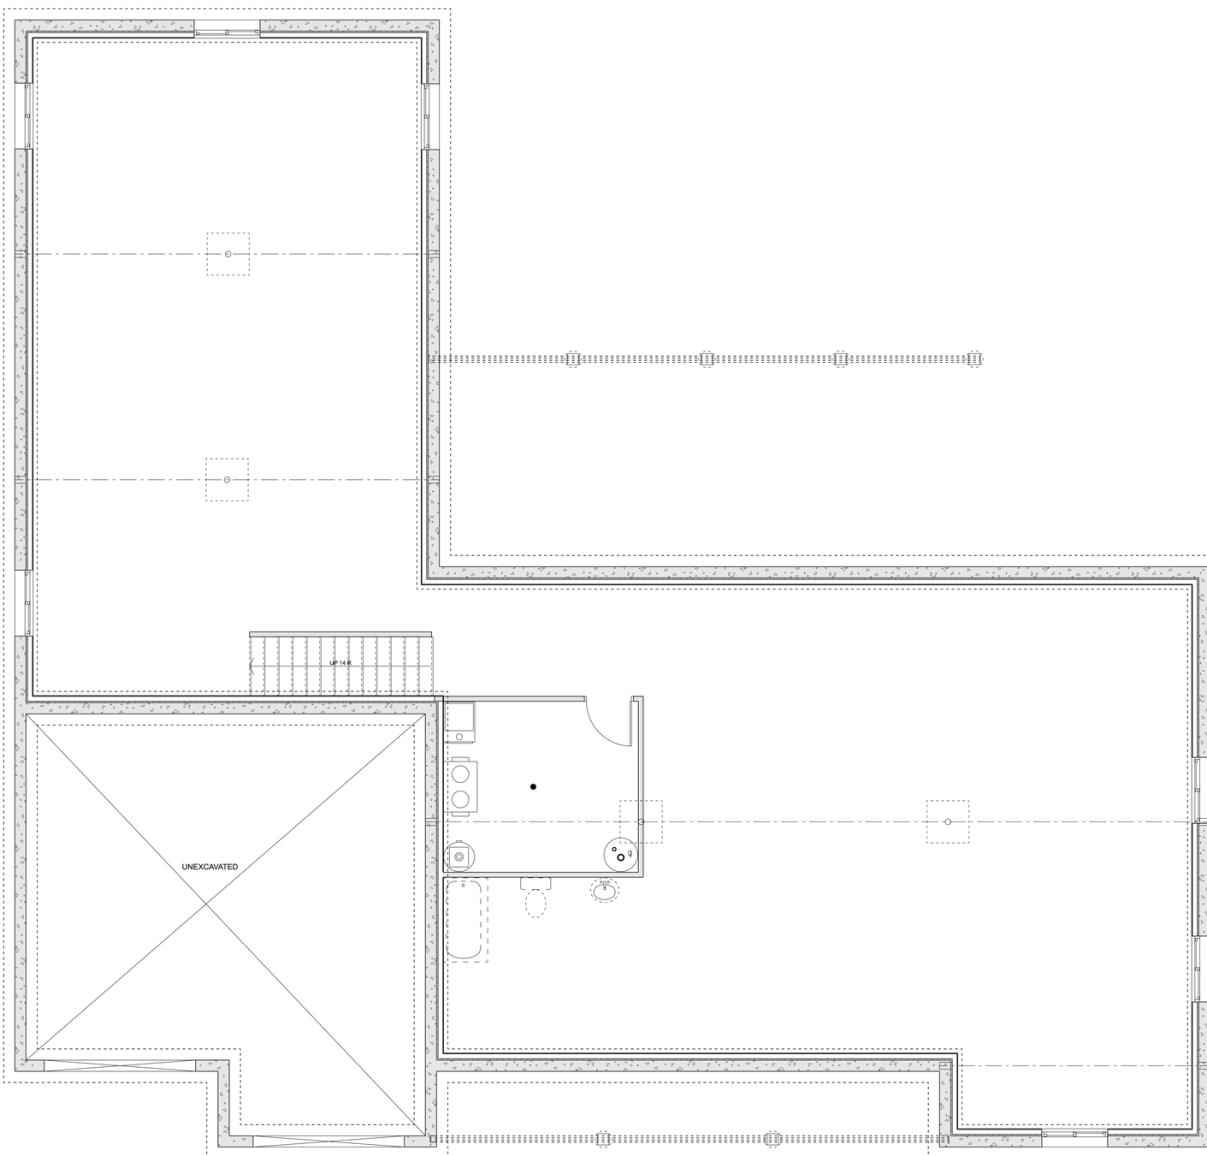

CHOOSE YOUR DREAM HOME

Not seeing the perfect plan? We also offer custom design services!

613-876-2488

information@houseofthree.ca

www.houseofthree.ca

PLAN #21-0261

FOUNDATION