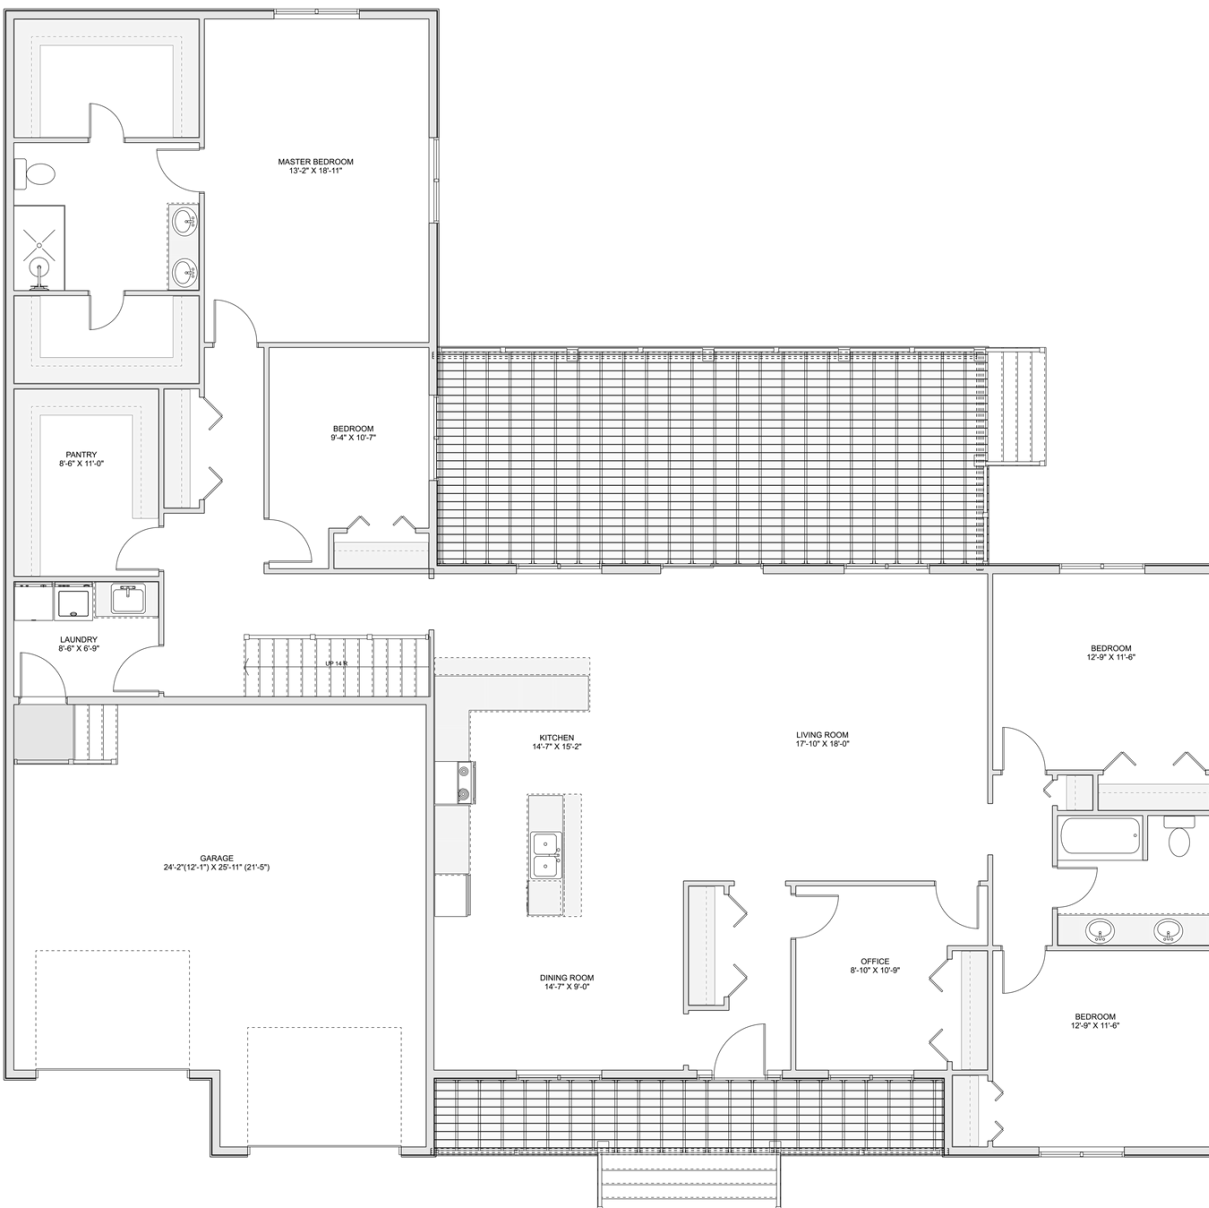

PLAN #21-0261

4 BEDROOMS

2 BATHROOMS

TYPE: Bungalow

SIZE: 2,581 SQ. FT.

OVERALL WIDTH: 71'-1"

OVERALL DEPTH: 67'-0"

CHOOSE YOUR DREAM HOME

Not seeing the perfect plan? We also offer custom design services!

613-876-2488

information@houseofthree.ca

www.houseofthree.ca

PLAN #21-0261

MAIN FLOOR

CHOOSE YOUR DREAM HOME

Not seeing the perfect plan? We also offer custom design services!