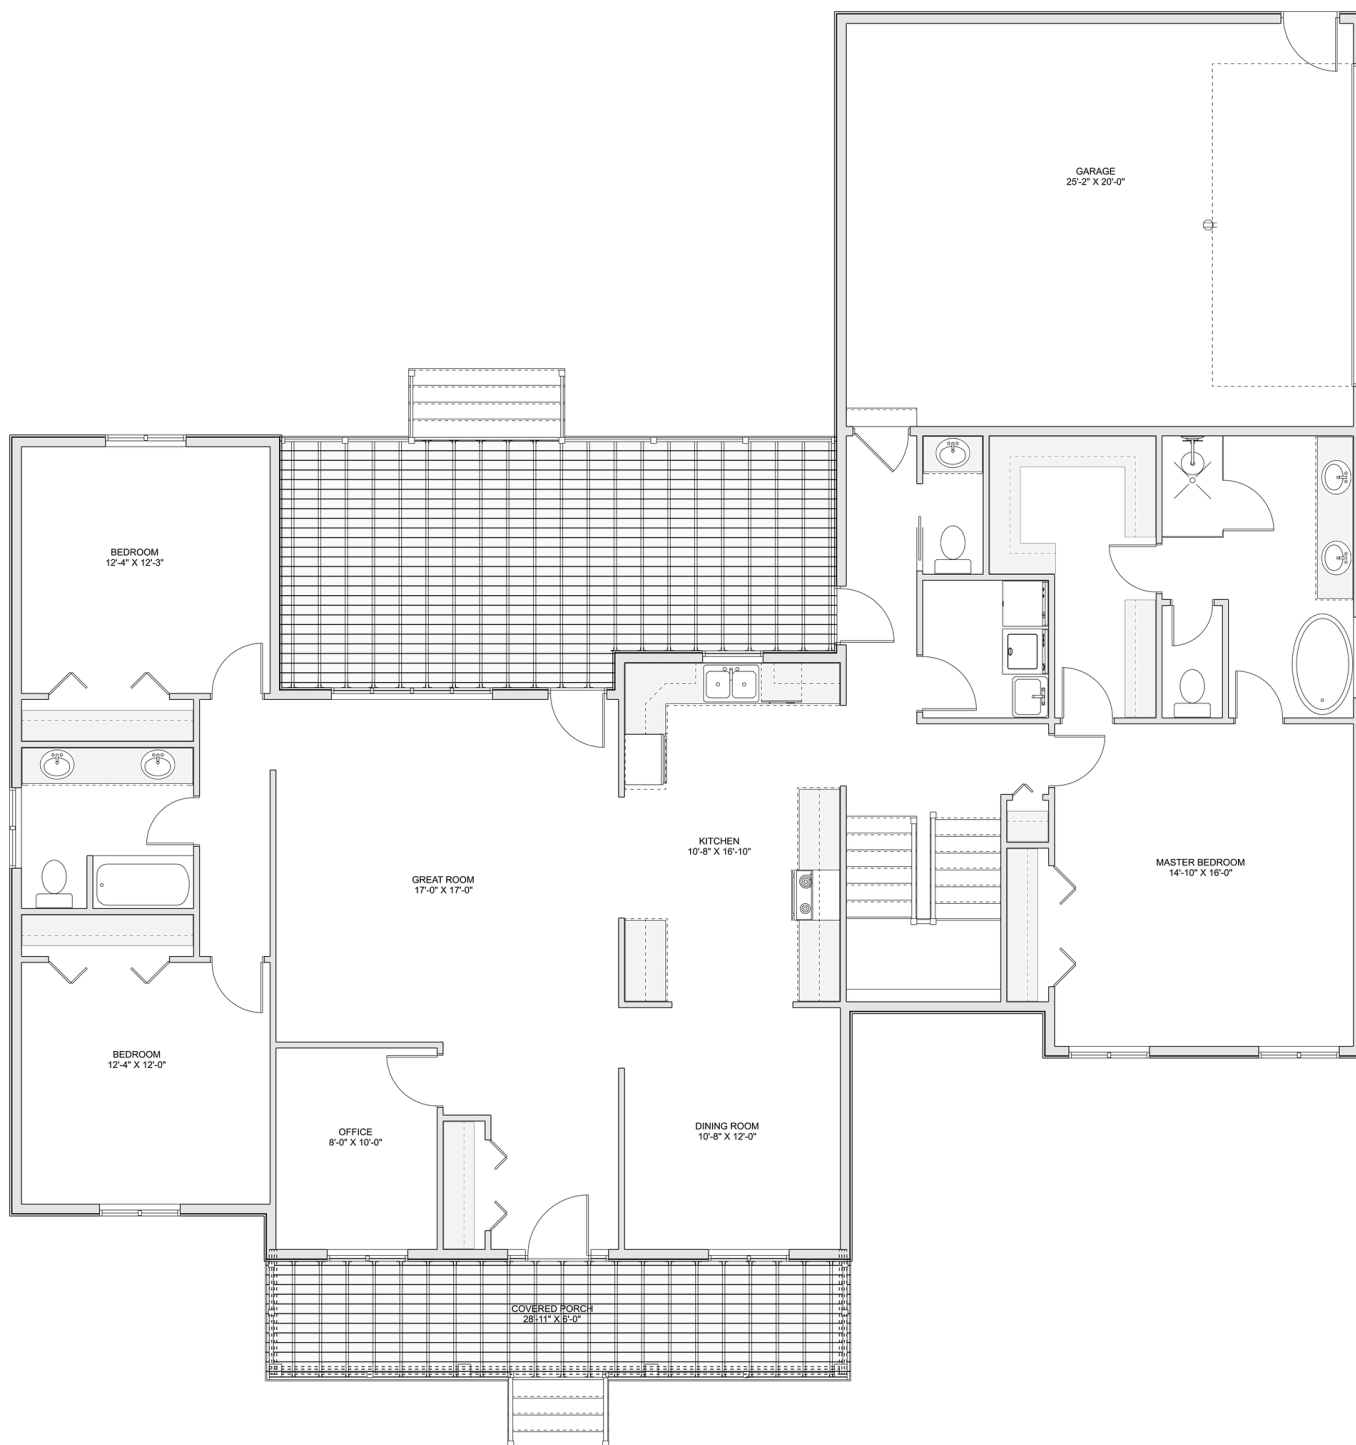

# PLAN #21-0262

3 BEDROOMS

2 BATHROOMS

TYPE: Bungalow

SIZE: 2,140 SQ. FT.

OVERALL WIDTH: 67'-0"

OVERALL DEPTH: 61'-9"

## PLAN #21-0262

### MAIN FLOOR