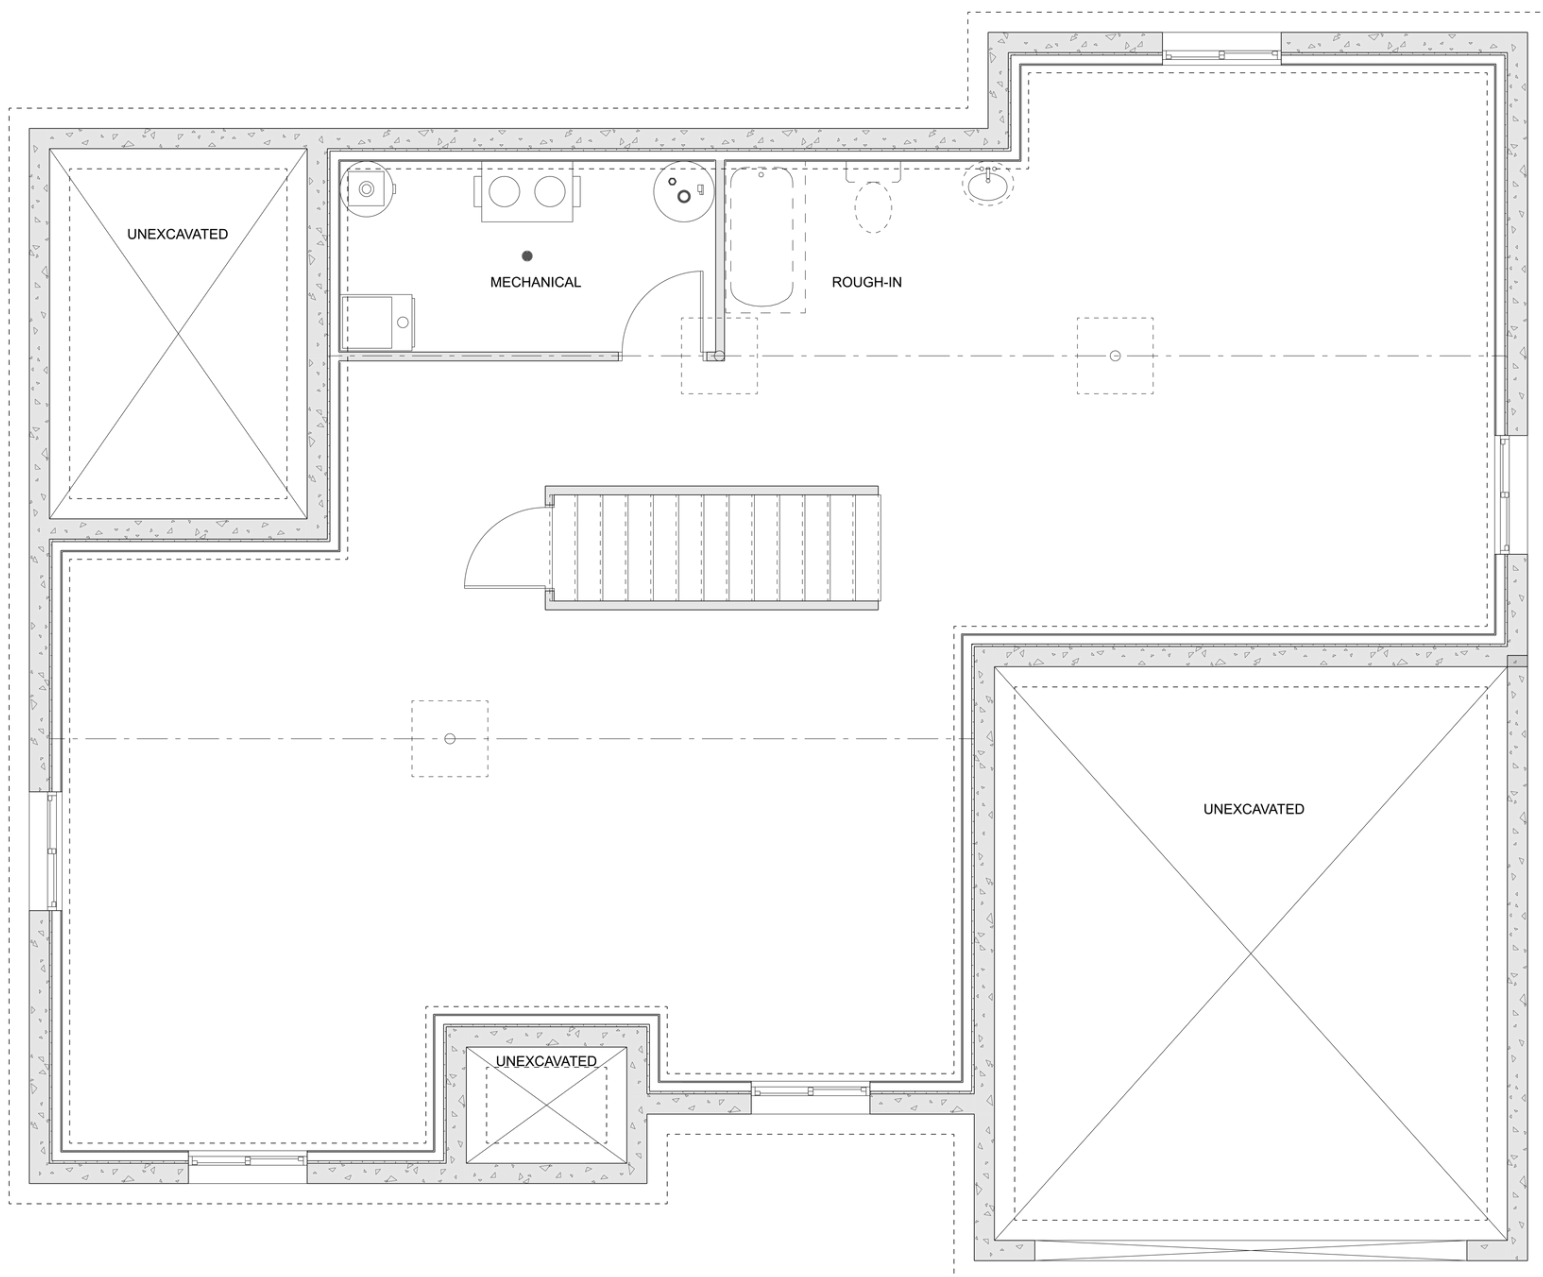

PLAN #21-0264

3 BEDROOMS

2 BATHROOMS

TYPE: Bungalow

SIZE: 1,319 SQ. FT.

OVERALL WIDTH: 40'-6"

OVERALL DEPTH: 49'-5"

CHOOSE YOUR DREAM HOME

Not seeing the perfect plan? We also offer custom design services!

613-876-2488

information@houseofthree.ca

www.houseofthree.ca

PLAN #21-0264

MAIN FLOOR

CHOOSE YOUR DREAM HOME

Not seeing the perfect plan? We also offer custom design services!

613-876-2488

information@houseofthree.ca

www.houseofthree.ca

PLAN #21-0264

FOUNDATION

ALL DIMENSIONS APPROXIMATE. E. & O. E.