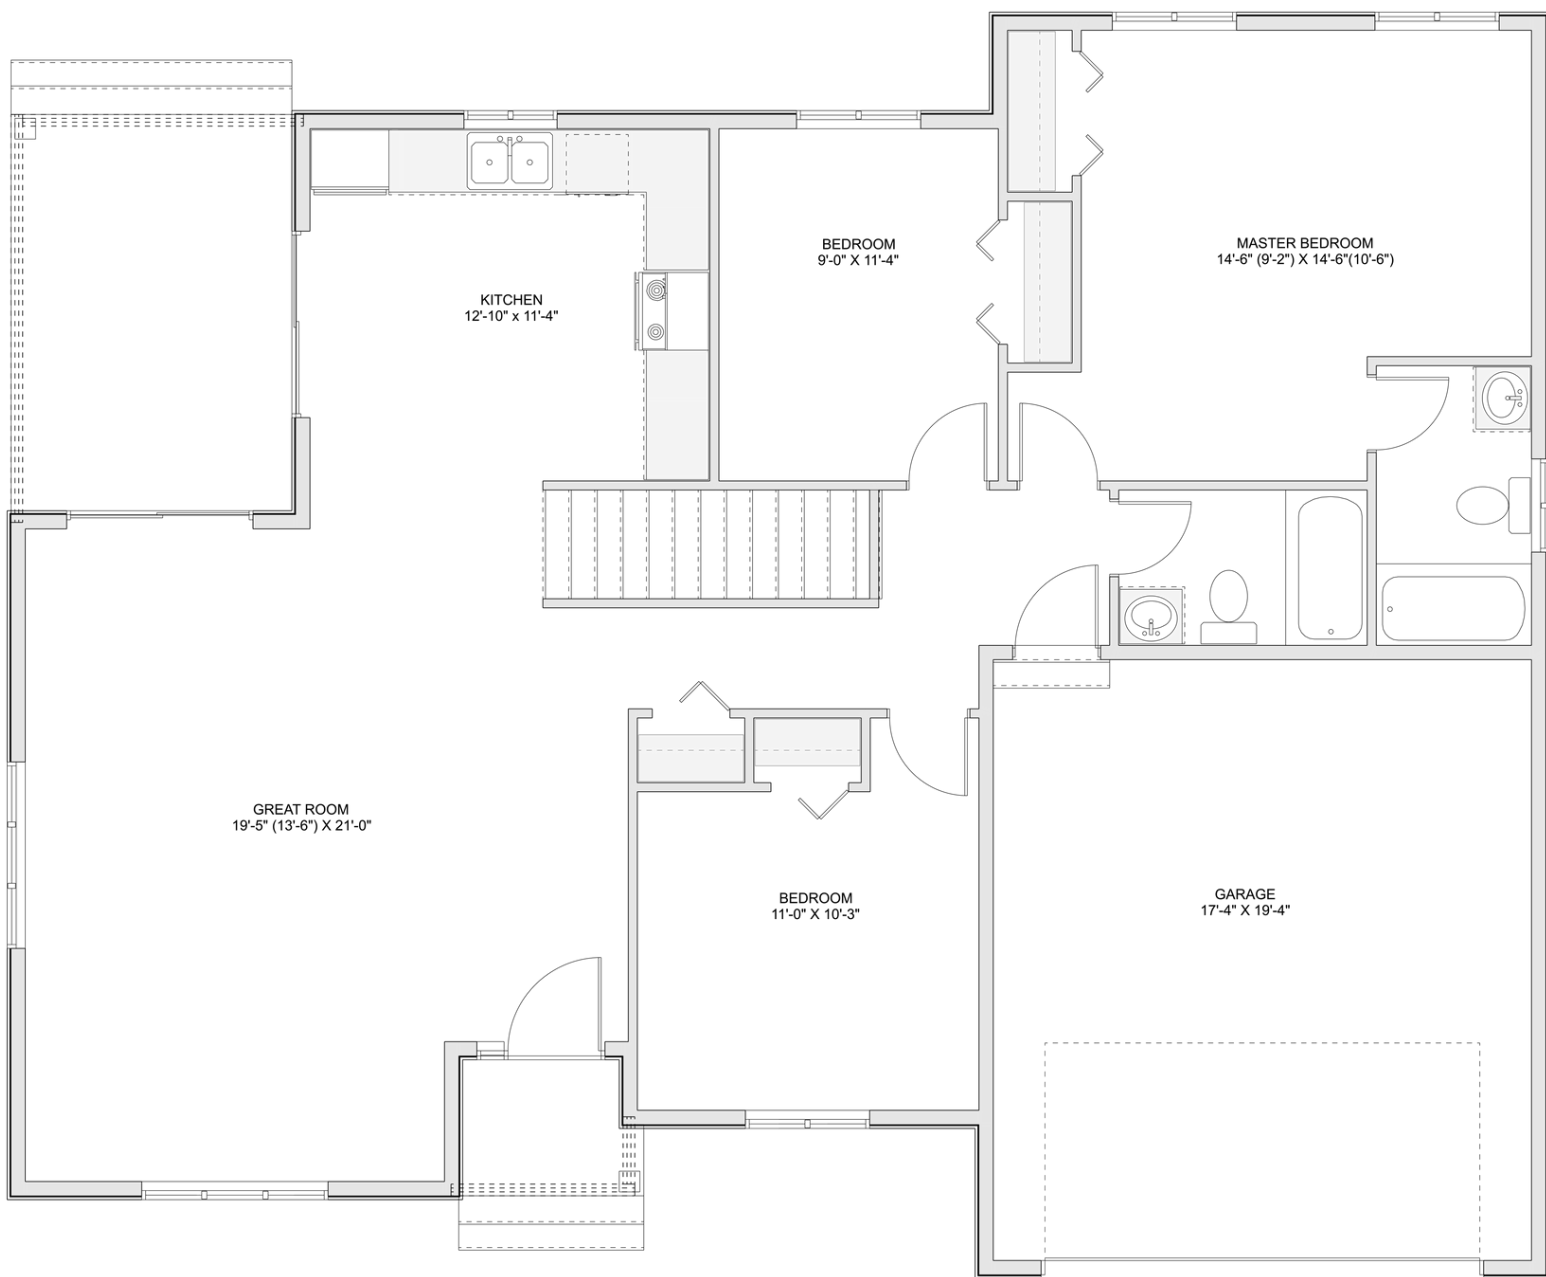

PLAN #21-0264

3 BEDROOMS

2 BATHROOMS

TYPE: Bungalow

SIZE: 1,319 SQ. FT.

OVERALL WIDTH: 40'-6"

OVERALL DEPTH: 49'-5"

CHOOSE YOUR DREAM HOME

Not seeing the perfect plan? We also offer custom design services!

613-876-2488

information@houseofthree.ca

www.houseofthree.ca

PLAN #21-0264

MAIN FLOOR

CHOOSE YOUR DREAM HOME

Not seeing the perfect plan? We also offer custom design services!

613-876-2488

information@houseofthree.ca

www.houseofthree.ca

PLAN #21-0264

FOUNDATION

ALL DIMENSIONS APPROXIMATE. E. & O. E.