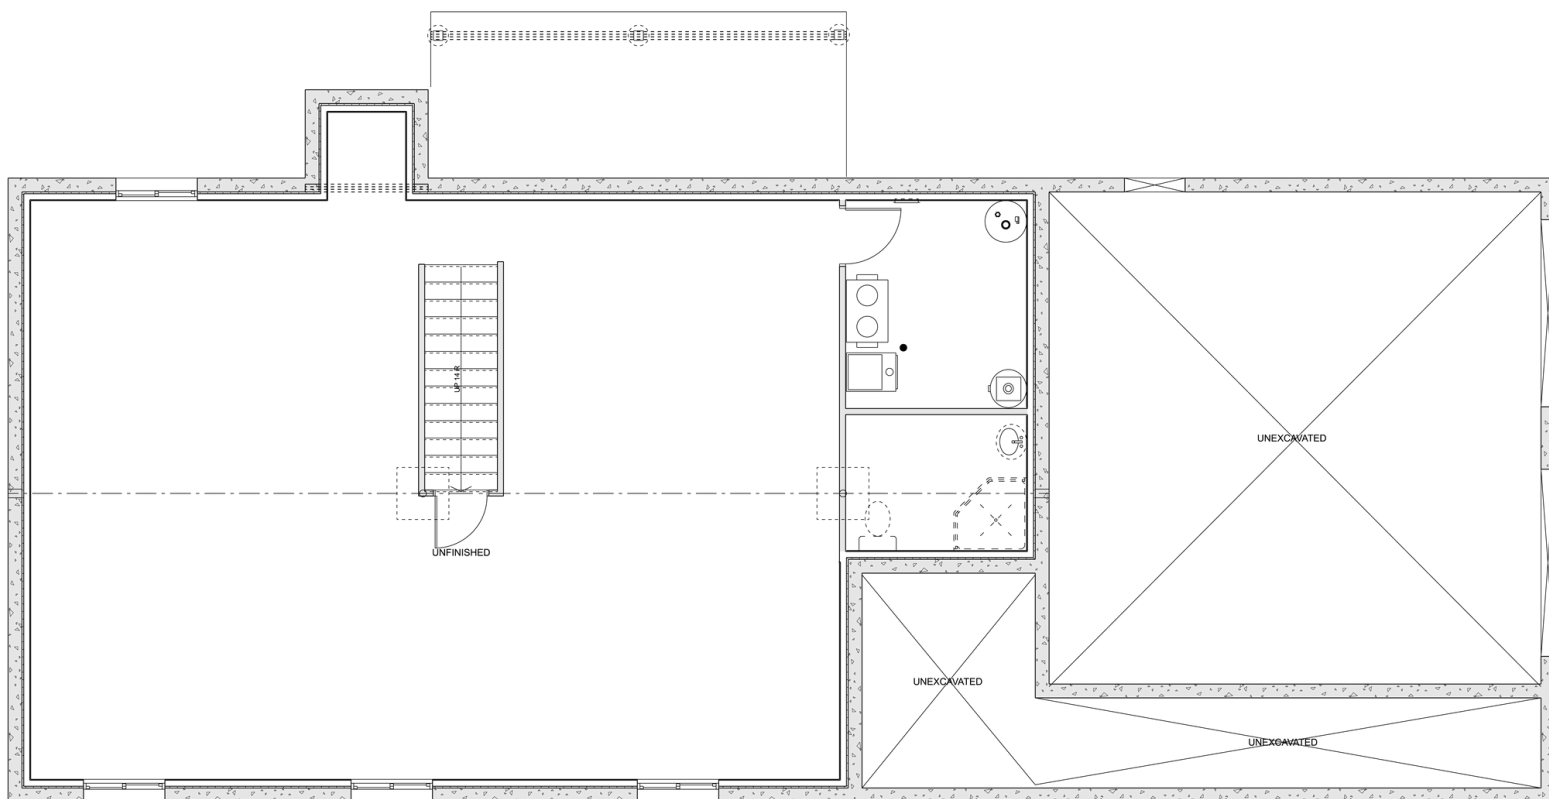

PLAN #21-0265

3 BEDROOMS

2.5 BATHROOMS

TYPE: Bungalow

SIZE: 1,435 SQ. FT.

OVERALL WIDTH: 74'-5"

OVERALL DEPTH: 34'-3"

CHOOSE YOUR DREAM HOME

Not seeing the perfect plan? We also offer custom design services!

613-876-2488

information@houseofthree.ca

www.houseofthree.ca

PLAN #21-0265

MAIN FLOOR

CHOOSE YOUR DREAM HOME

Not seeing the perfect plan? We also offer custom design services!

613-876-2488

information@houseofthree.ca

www.houseofthree.ca

PLAN #21-0265

FOUNDATION

ALL DIMENSIONS APPROXIMATE. E. & O. E.