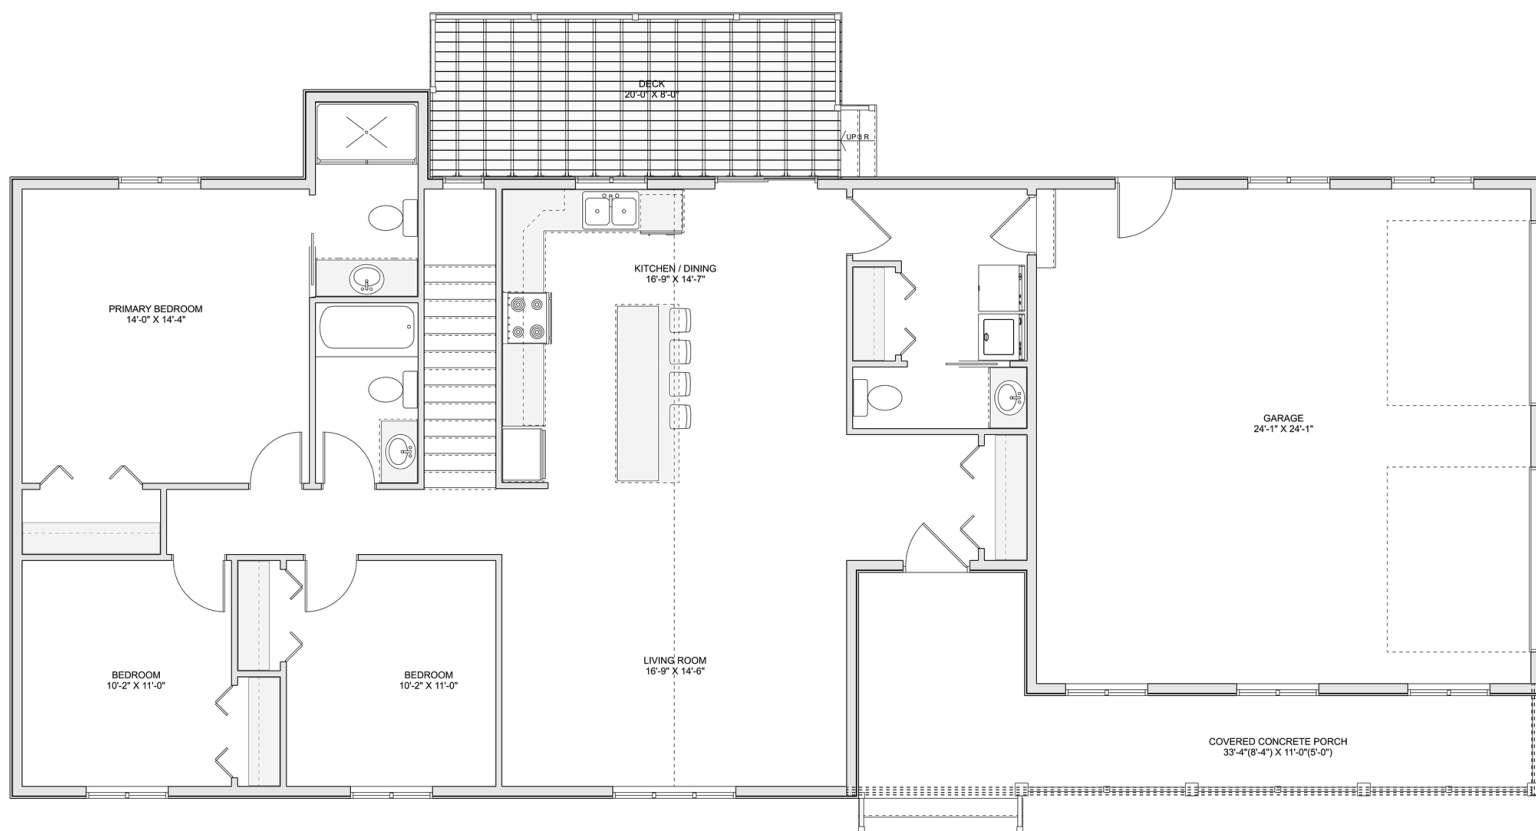

PLAN #21-0265

3 BEDROOMS

2.5 BATHROOMS

TYPE: Bungalow

SIZE: 1,435 SQ. FT.

OVERALL WIDTH: 74'-5"

OVERALL DEPTH: 34'-3"

CHOOSE YOUR DREAM HOME

Not seeing the perfect plan? We also offer custom design services!

613-876-2488

information@houseofthree.ca

www.houseofthree.ca

PLAN #21-0265

MAIN FLOOR

CHOOSE YOUR DREAM HOME

Not seeing the perfect plan? We also offer custom design services!

613-876-2488

information@houseofthree.ca

www.houseofthree.ca

PLAN #21-0265

FOUNDATION

ALL DIMENSIONS APPROXIMATE. E. & O. E.