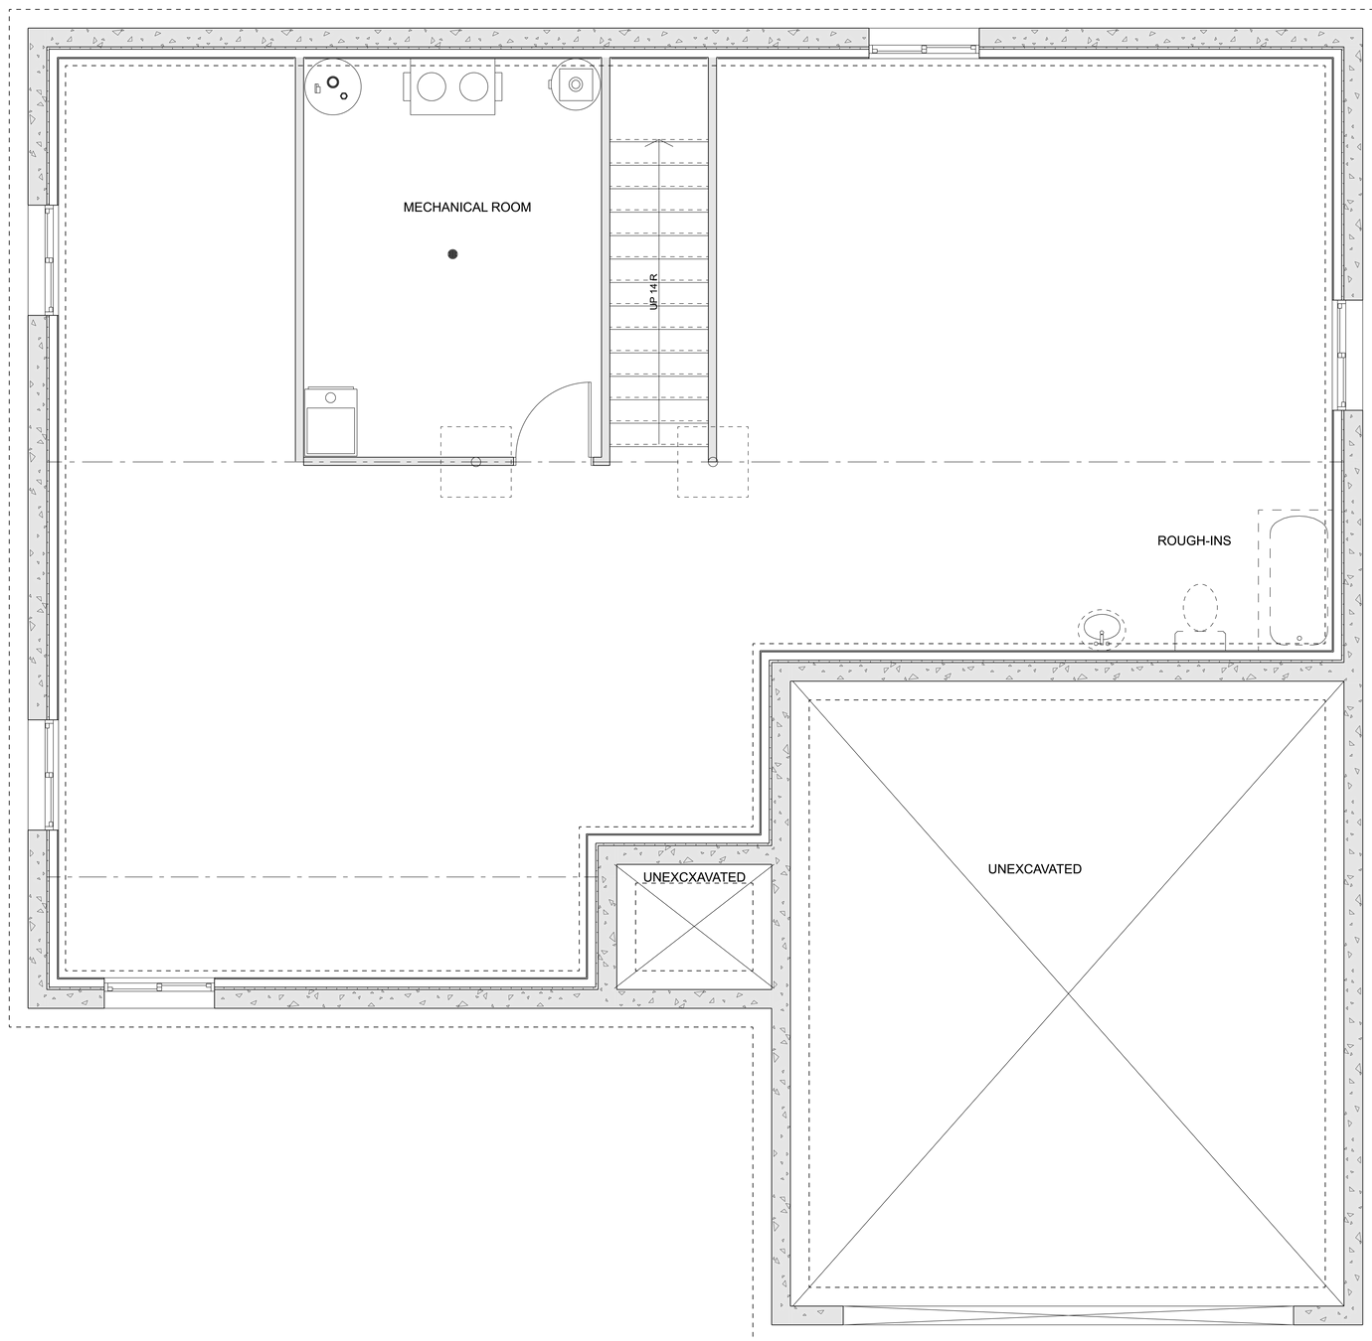

CHOOSE YOUR DREAM HOME

Not seeing the perfect plan? We also offer custom design services!

613-876-2488

information@houseofthree.ca

www.houseofthree.ca

PLAN #21-0268

FOUNDATION