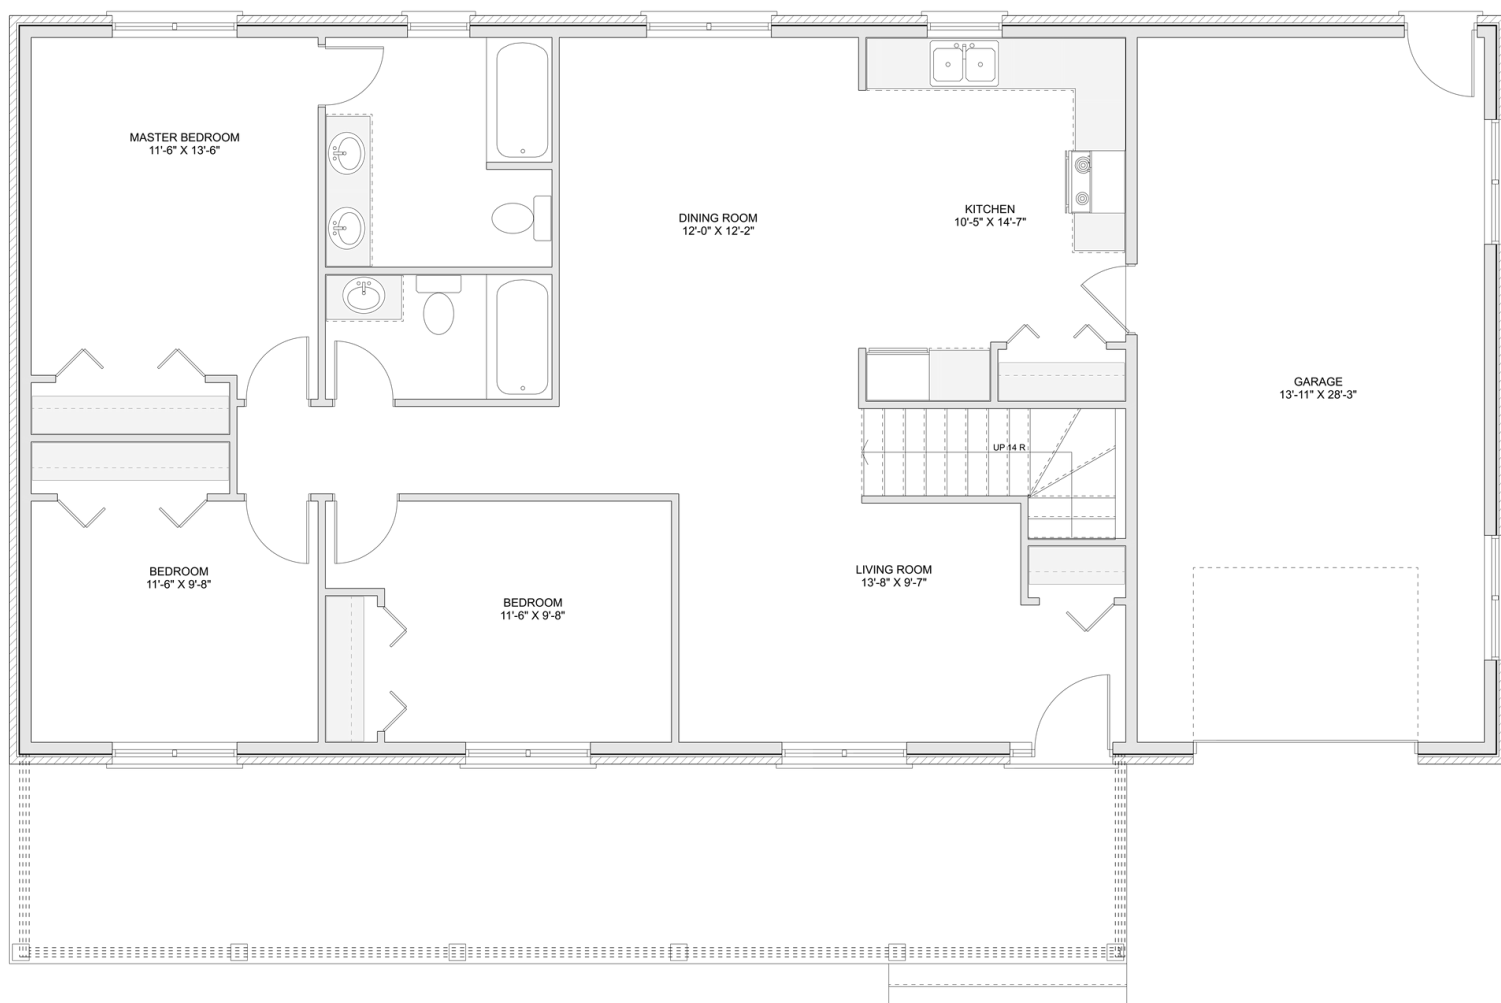

PLAN #21-0269

3 BEDROOMS

2 BATHROOMS

TYPE: Bungalow

SIZE: 1,358 SQ. FT.

OVERALL WIDTH: 60'-0"

OVERALL DEPTH: 30'-0"

CHOOSE YOUR DREAM HOME

Not seeing the perfect plan? We also offer custom design services!

613-876-2488

information@houseofthree.ca

www.houseofthree.ca

PLAN #21-0269

MAIN FLOOR

ALL DIMENSIONS APPROXIMATE. E. & O. E.

CHOOSE YOUR DREAM HOME

Not seeing the perfect plan? We also offer custom design services!

613-876-2488

information@houseofthree.ca

www.houseofthree.ca

PLAN #21-0269

FOUNDATION

ALL DIMENSIONS APPROXIMATE. E. & O. E.