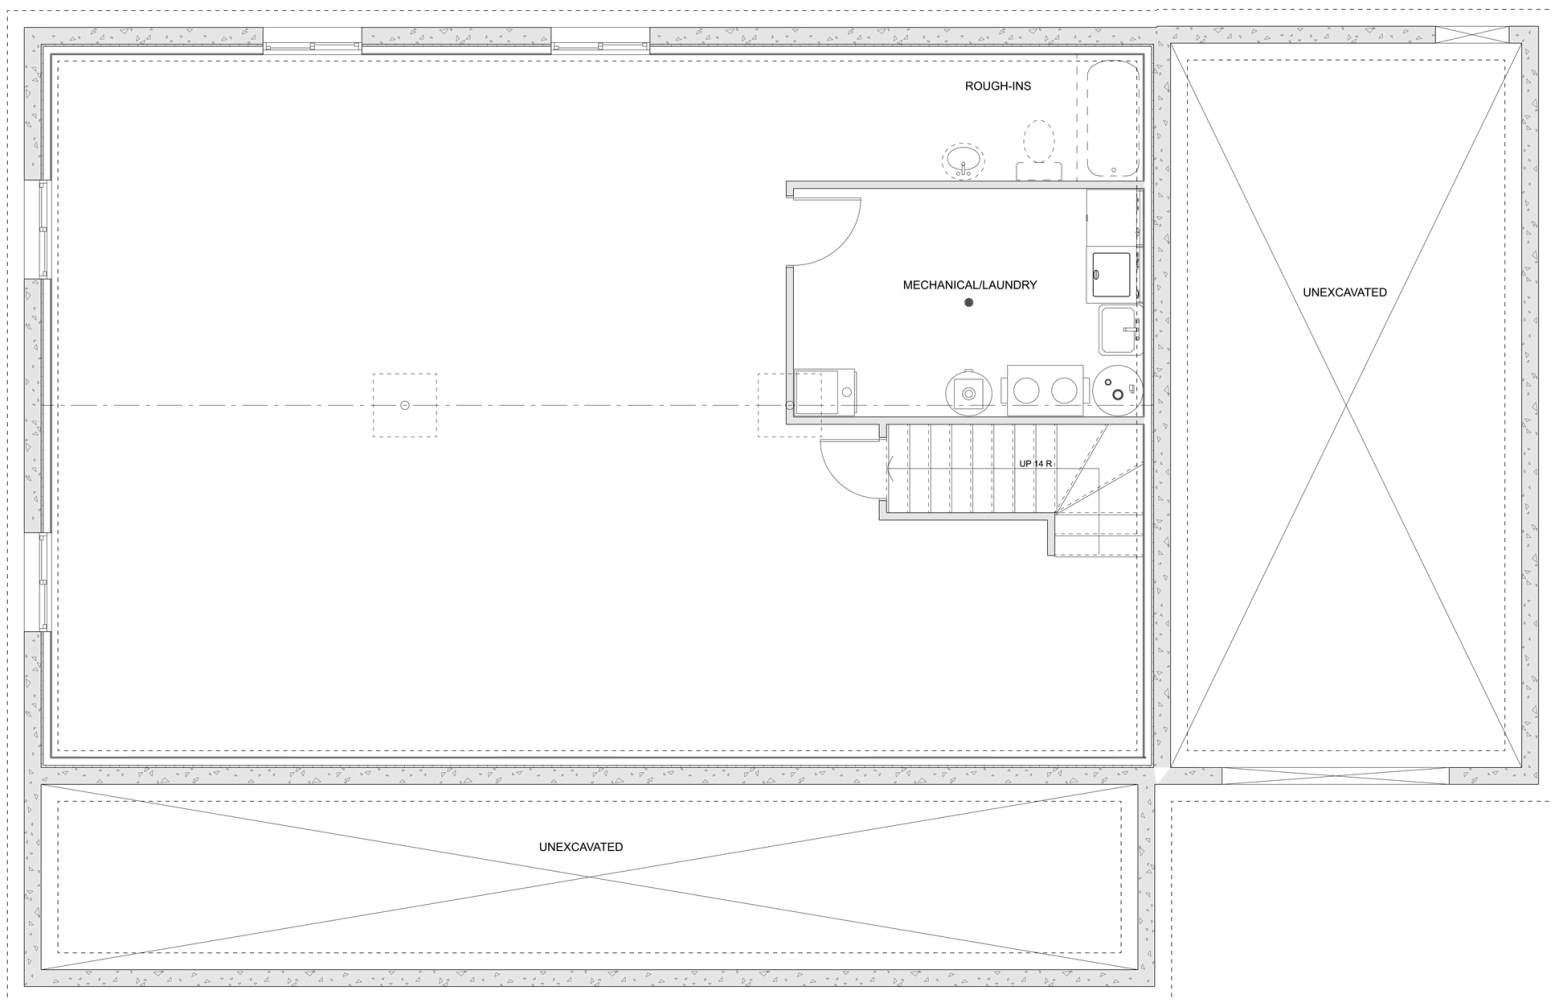

PLAN #21-0269

3 BEDROOMS

2 BATHROOMS

TYPE: Bungalow

SIZE: 1,358 SQ. FT.

OVERALL WIDTH: 60'-0"

OVERALL DEPTH: 30'-0"

CHOOSE YOUR DREAM HOME

Not seeing the perfect plan? We also offer custom design services!

613-876-2488

information@houseofthree.ca

www.houseofthree.ca

PLAN #21-0269

MAIN FLOOR

ALL DIMENSIONS APPROXIMATE. E. & O. E.

CHOOSE YOUR DREAM HOME

Not seeing the perfect plan? We also offer custom design services!

613-876-2488

information@houseofthree.ca

www.houseofthree.ca

PLAN #21-0269

FOUNDATION

ALL DIMENSIONS APPROXIMATE. E. & O. E.