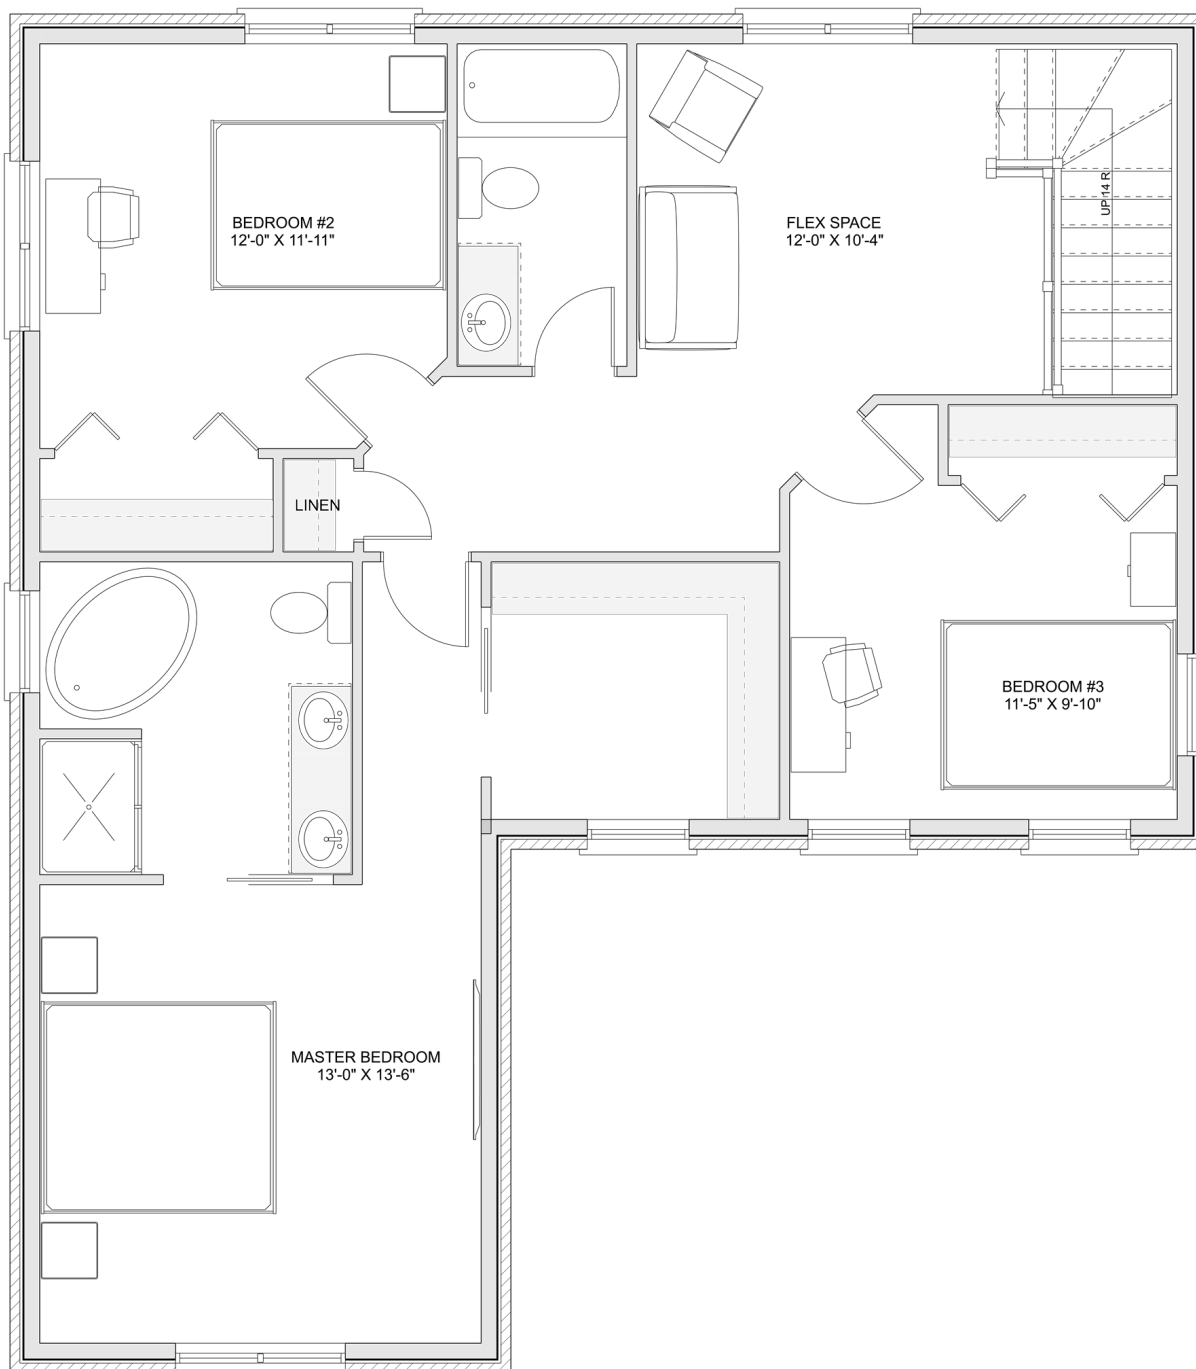

PLAN #21-0270

3 BEDROOMS

3 BATHROOMS

TYPE: House

SIZE: 1,844 SQ. FT.

OVERALL WIDTH: 43'-3"

OVERALL DEPTH: 40'-0"

CHOOSE YOUR DREAM HOME

Not seeing the perfect plan? We also offer custom design services!

613-876-2488

information@houseofthree.ca

www.houseofthree.ca

PLAN #21-0275

SECOND FLOOR

CHOOSE YOUR DREAM HOME

Not seeing the perfect plan? We also offer custom design services!