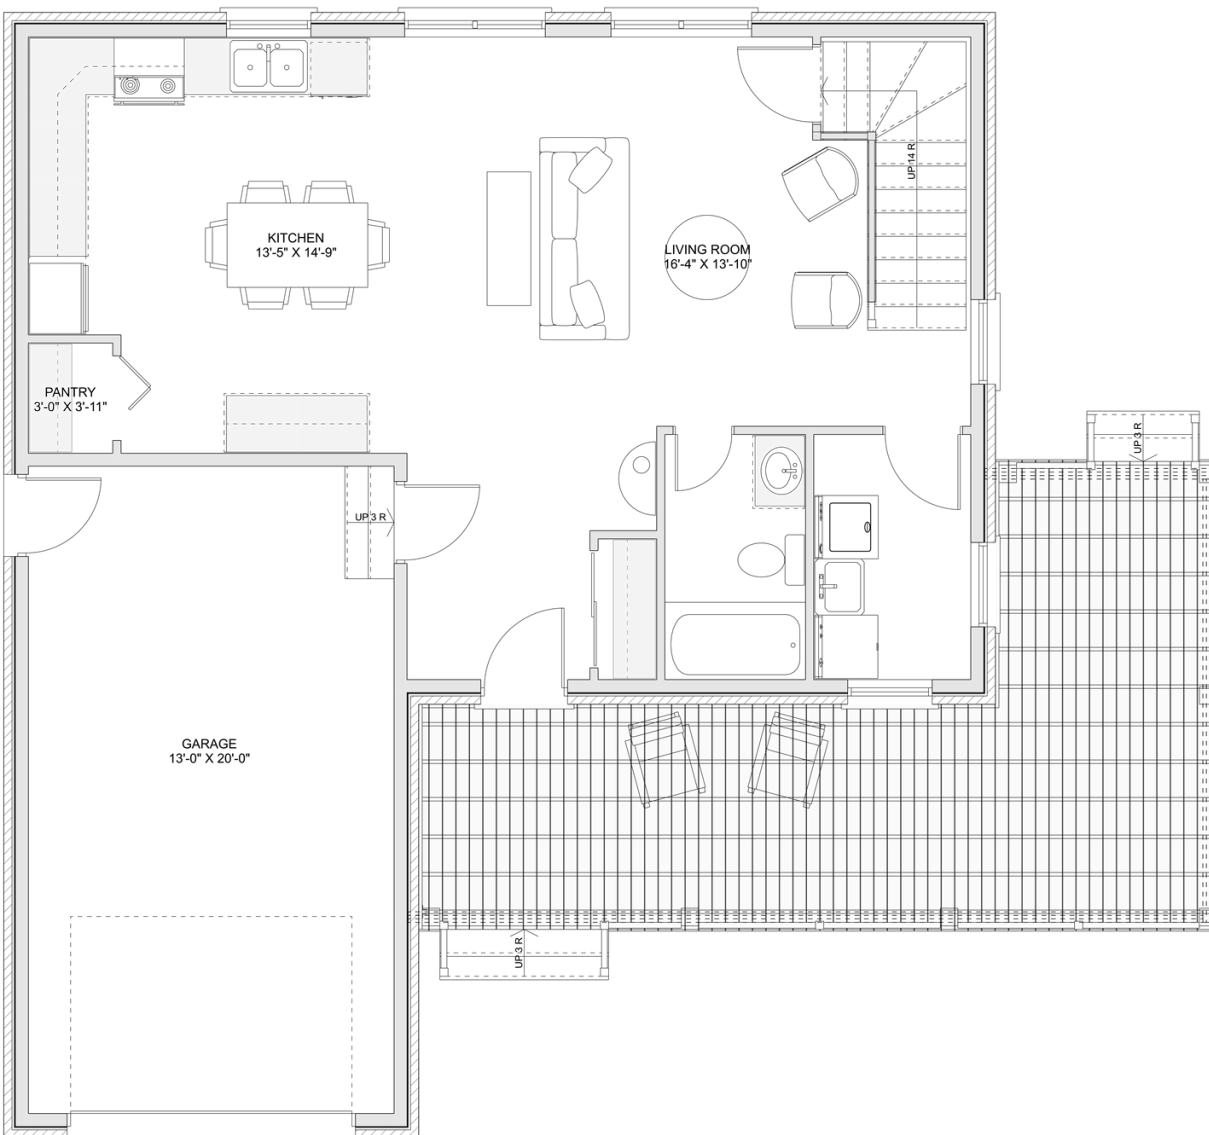

PLAN #21-0270

3 BEDROOMS

3 BATHROOMS

TYPE: House

SIZE: 1,844 SQ. FT.

OVERALL WIDTH: 43'-3"

OVERALL DEPTH: 40'-0"

CHOOSE YOUR DREAM HOME

Not seeing the perfect plan? We also offer custom design services!

613-876-2488

information@houseofthree.ca

www.houseofthree.ca

PLAN #21-0275

SECOND FLOOR

CHOOSE YOUR DREAM HOME

Not seeing the perfect plan? We also offer custom design services!

613-876-2488

information@houseofthree.ca

www.houseofthree.ca

PLAN #21-0275

MAIN FLOOR

CHOOSE YOUR DREAM HOME

Not seeing the perfect plan? We also offer custom design services!

613-876-2488