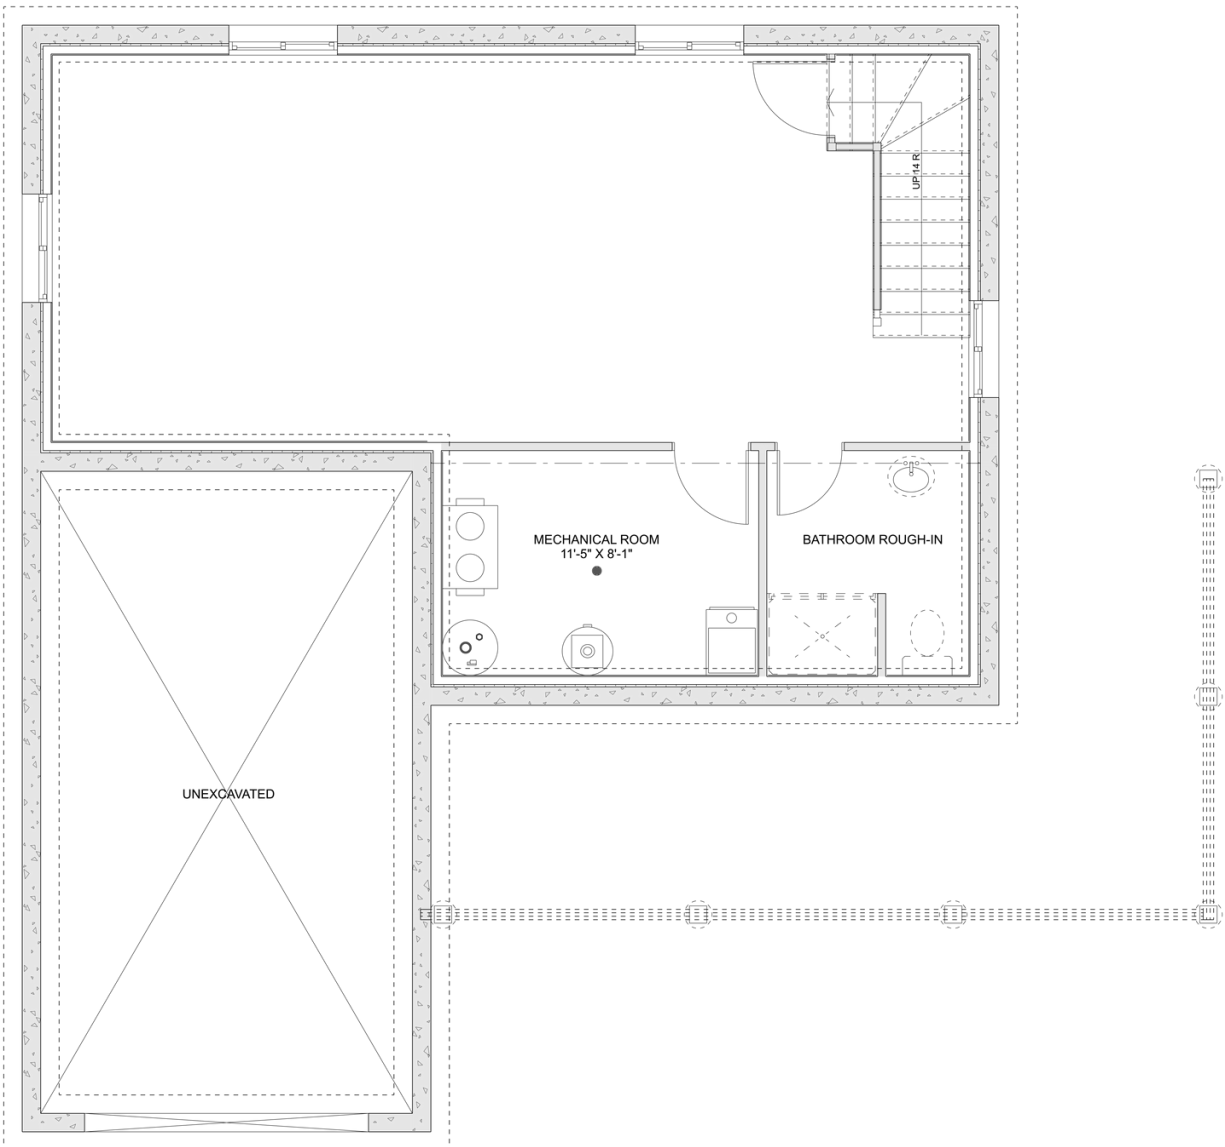

CHOOSE YOUR DREAM HOME

Not seeing the perfect plan? We also offer custom design services!

613-876-2488

information@houseofthree.ca

www.houseofthree.ca

PLAN #21-0275

FOUNDATION