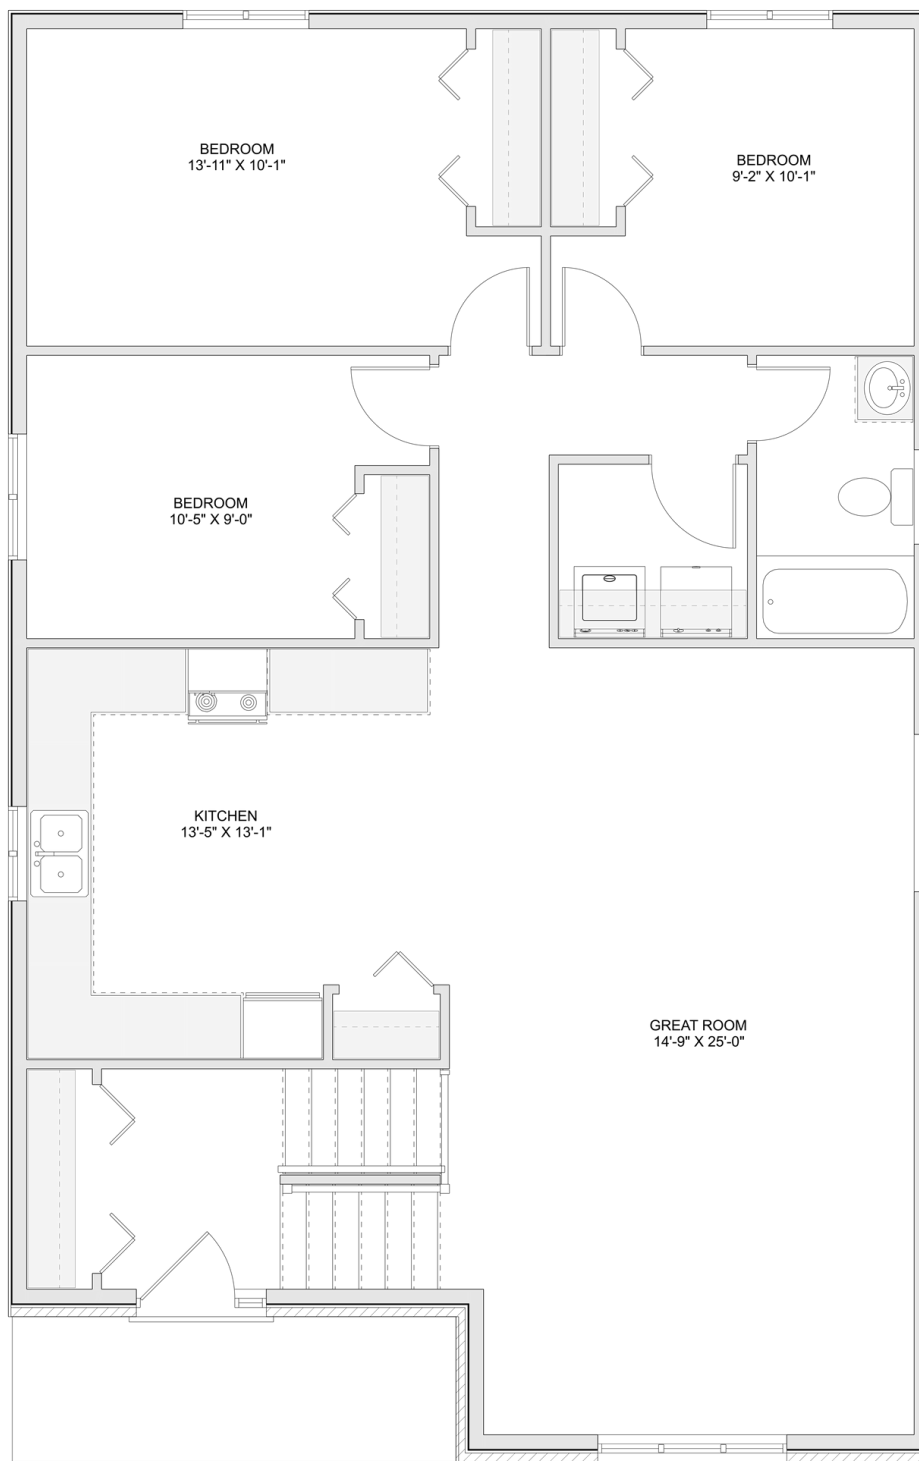

PLAN #21-0275

3 BEDROOMS

1 BATHROOM

TYPE: Bungalow

SIZE: 1,287 SQ. FT.

OVERALL WIDTH: 29'-1"

OVERALL DEPTH: 46'-0"

CHOOSE YOUR DREAM HOME

Not seeing the perfect plan? We also offer custom design services!

613-876-2488

information@houseofthree.ca

www.houseofthree.ca

PLAN #21-0275

MAIN FLOOR

CHOOSE YOUR DREAM HOME

Not seeing the perfect plan? We also offer custom design services!