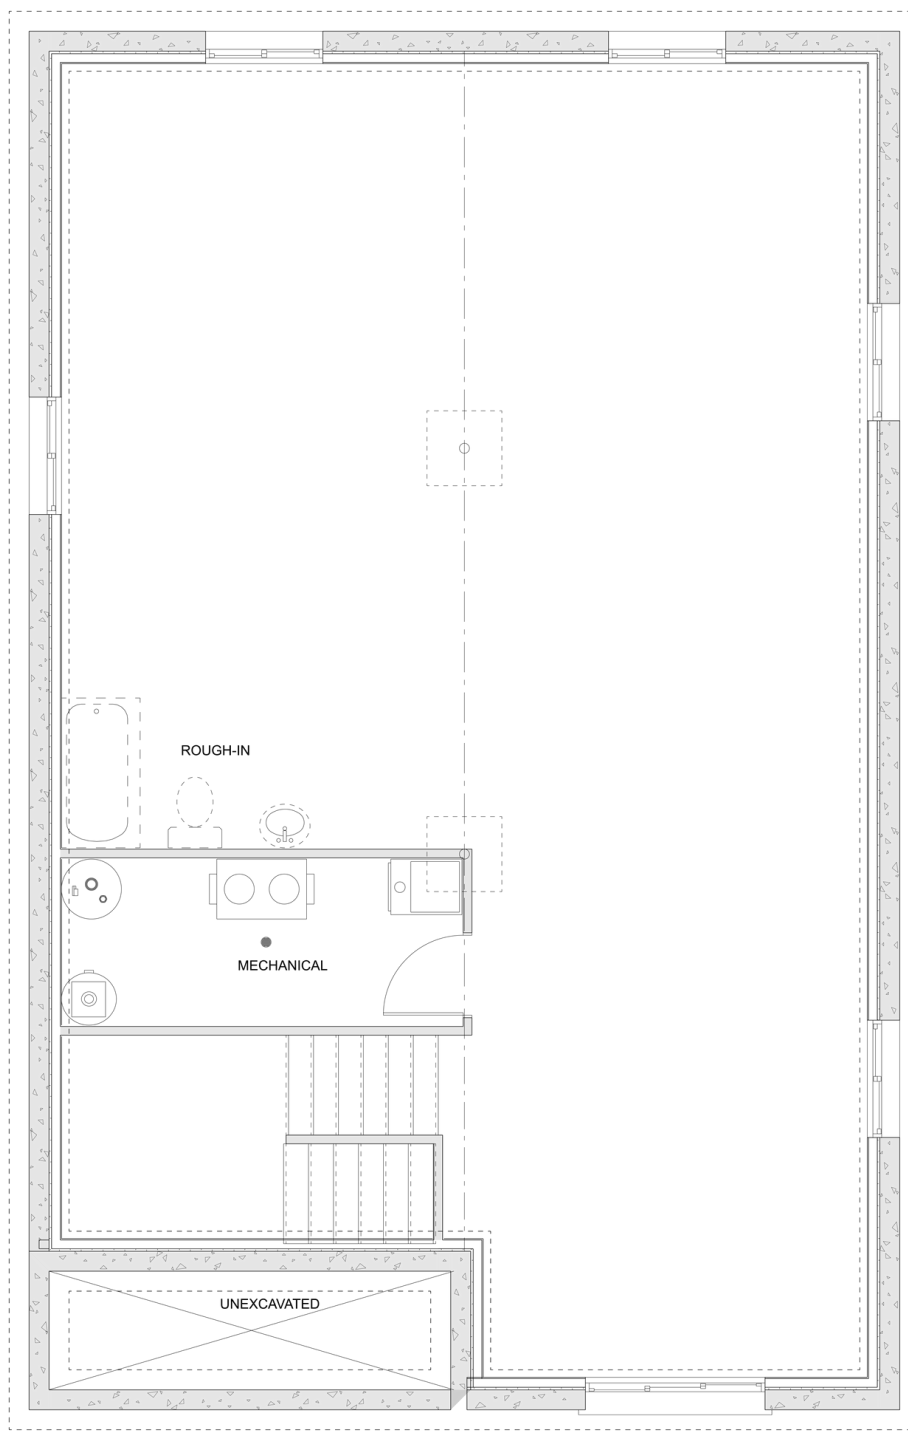

CHOOSE YOUR DREAM HOME

Not seeing the perfect plan? We also offer custom design services!

613-876-2488

information@houseofthree.ca

www.houseofthree.ca

PLAN #21-0275

FOUNDATION