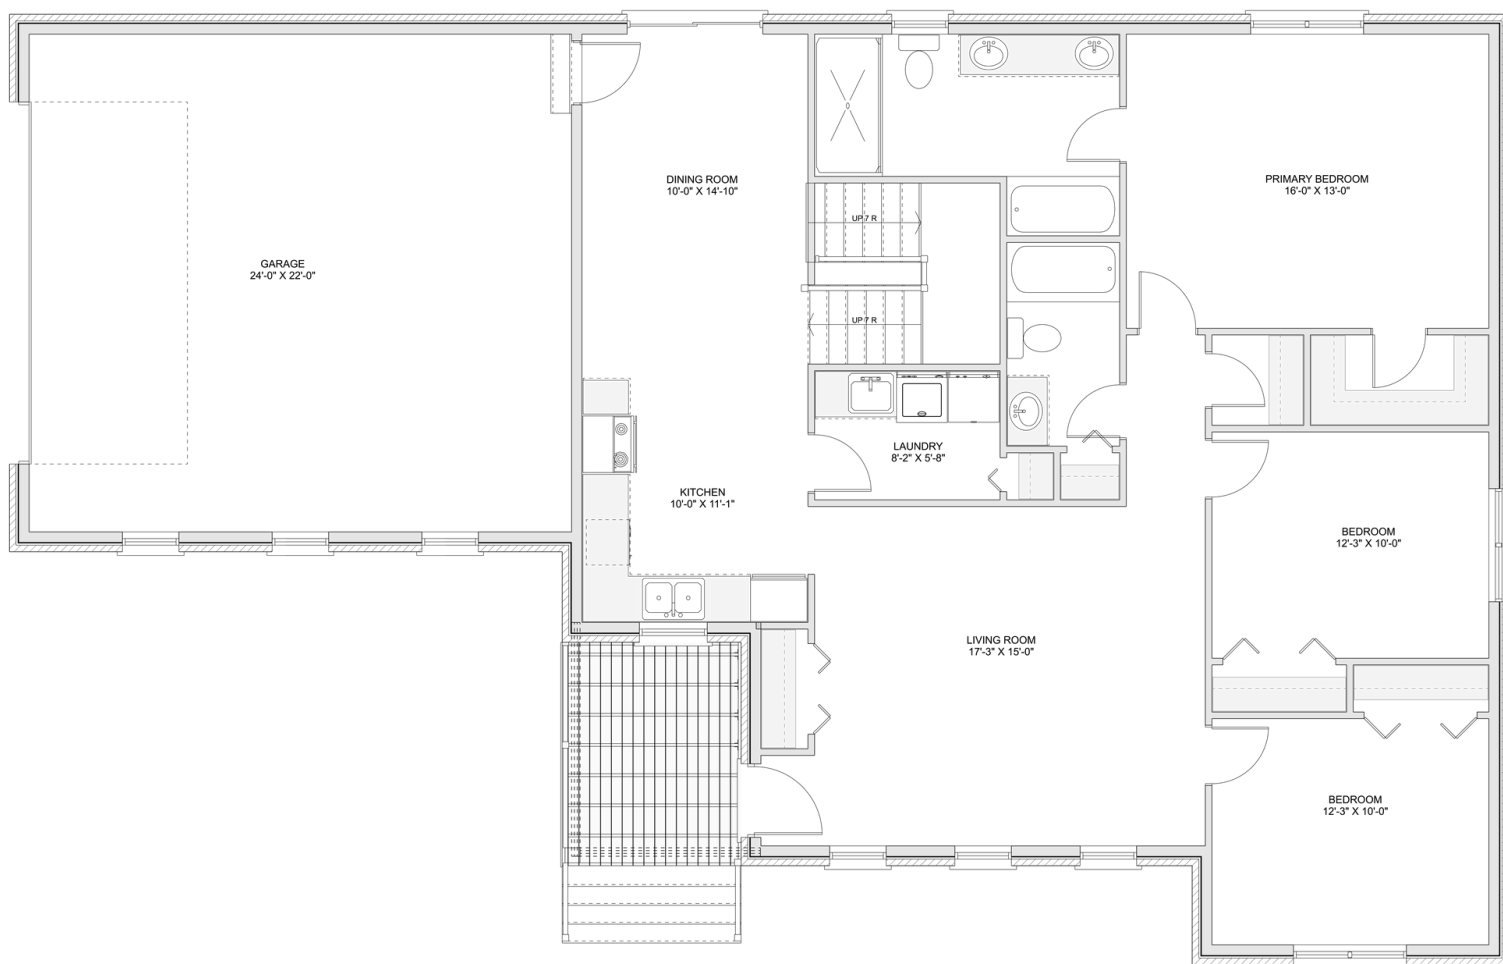

PLAN #21-0277

3 BEDROOMS

2 BATHROOMS

TYPE: Bungalow

SIZE: 1,548 SQ. FT.

OVERALL WIDTH: 66'-4"

OVERALL DEPTH: 42'-0"

CHOOSE YOUR DREAM HOME

Not seeing the perfect plan? We also offer custom design services!

613-876-2488

information@houseofthree.ca

www.houseofthree.ca

PLAN #21-0277

MAIN FLOOR

CHOOSE YOUR DREAM HOME

Not seeing the perfect plan? We also offer custom design services!