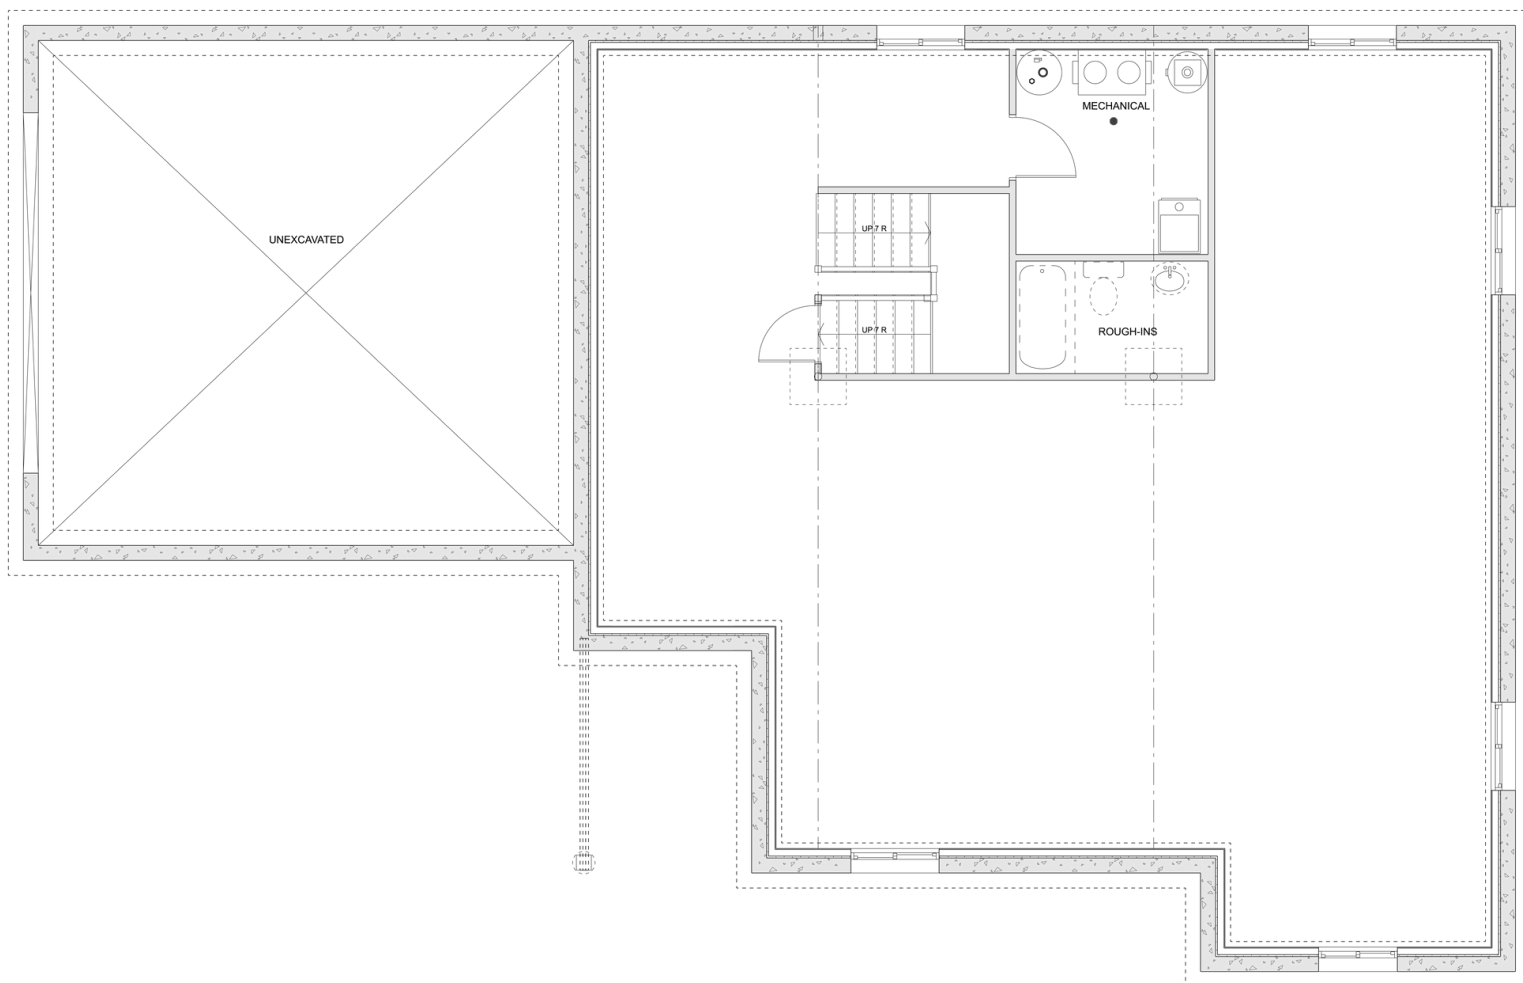

CHOOSE YOUR DREAM HOME

Not seeing the perfect plan? We also offer custom design services!

613-876-2488

information@houseofthree.ca

www.houseofthree.ca

PLAN #21-0277

FOUNDATION