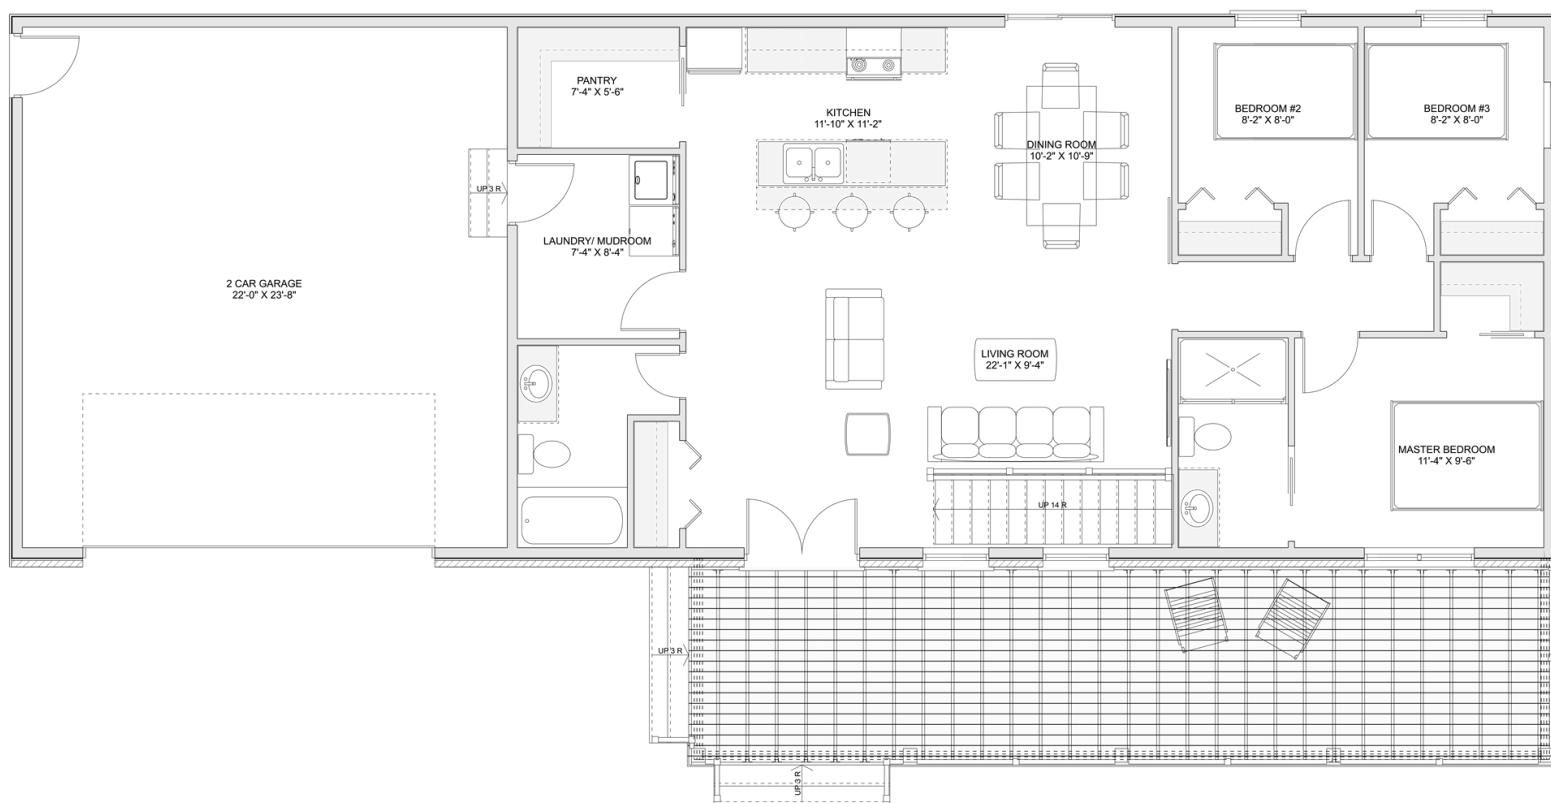

PLAN #21-0278

3 BEDROOMS

2 BATHROOMS

TYPE: Bungalow

SIZE: 1,200 SQ. FT.

OVERALL WIDTH: 70'-2"

OVERALL DEPTH: 25'-0"

CHOOSE YOUR DREAM HOME

Not seeing the perfect plan? We also offer custom design services!

613-876-2488

information@houseofthree.ca

www.houseofthree.ca

PLAN #21-0278

MAIN FLOOR

CHOOSE YOUR DREAM HOME

Not seeing the perfect plan? We also offer custom design services!

613-876-2488

information@houseofthree.ca

www.houseofthree.ca

PLAN #21-0278

FOUNDATION

ALL DIMENSIONS APPROXIMATE. E. & O. E.