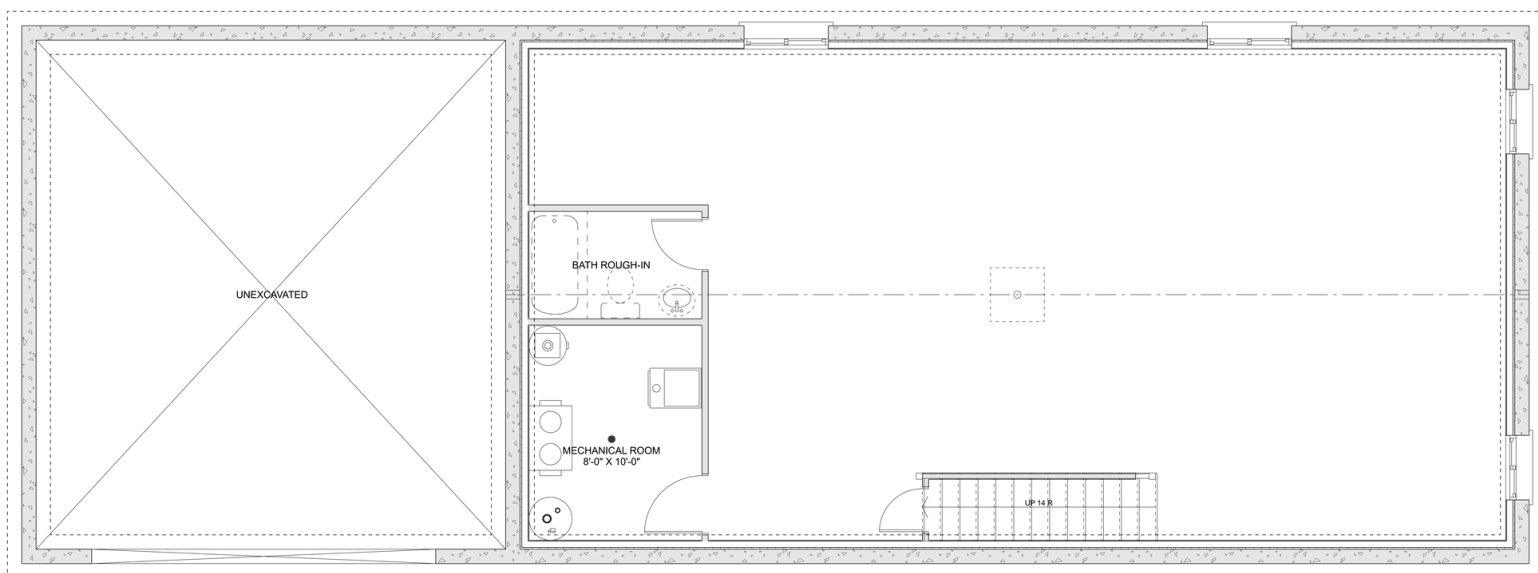

PLAN #21-0278

3 BEDROOMS

2 BATHROOMS

TYPE: Bungalow

SIZE: 1,200 SQ. FT.

OVERALL WIDTH: 70'-2"

OVERALL DEPTH: 25'-0"

CHOOSE YOUR DREAM HOME

Not seeing the perfect plan? We also offer custom design services!

613-876-2488

information@houseofthree.ca

www.houseofthree.ca

PLAN #21-0278

MAIN FLOOR

CHOOSE YOUR DREAM HOME

Not seeing the perfect plan? We also offer custom design services!

613-876-2488

information@houseofthree.ca

www.houseofthree.ca

PLAN #21-0278

FOUNDATION

ALL DIMENSIONS APPROXIMATE. E. & O. E.