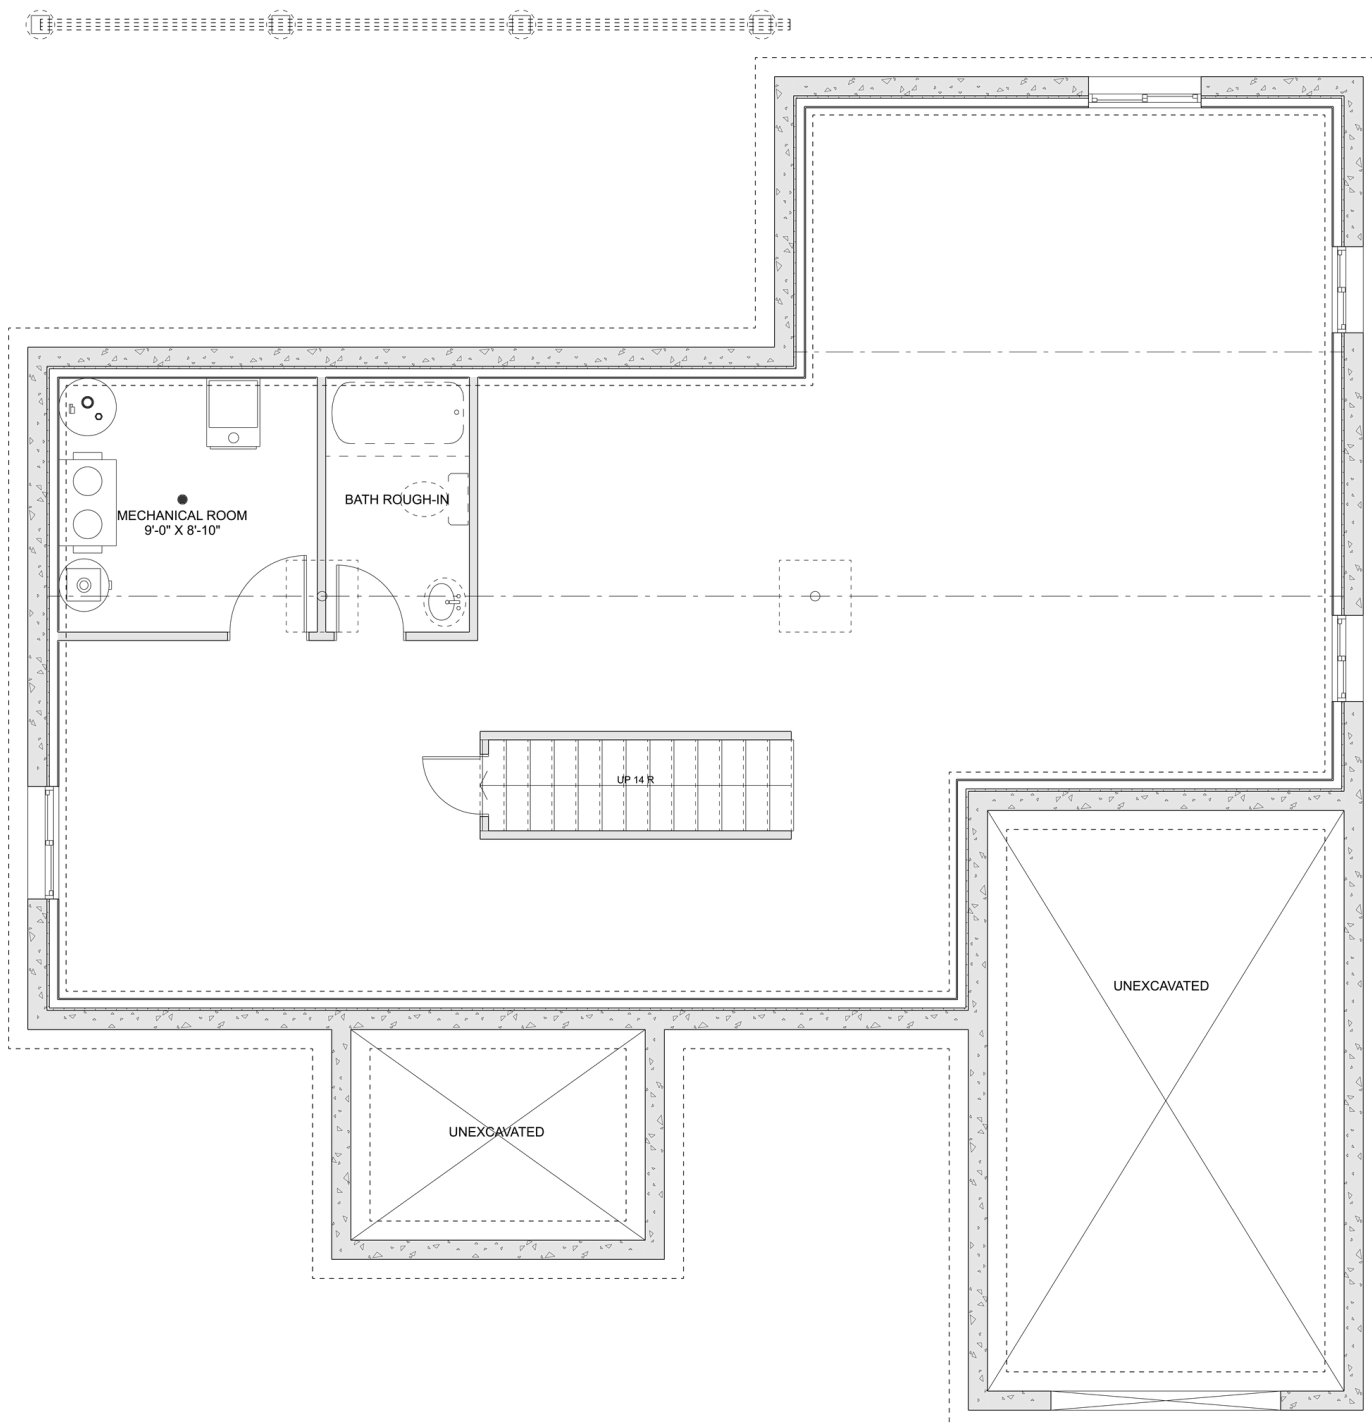

CHOOSE YOUR DREAM HOME

Not seeing the perfect plan? We also offer custom design services!

613-876-2488

information@houseofthree.ca

www.houseofthree.ca

PLAN #21-0279

FOUNDATION