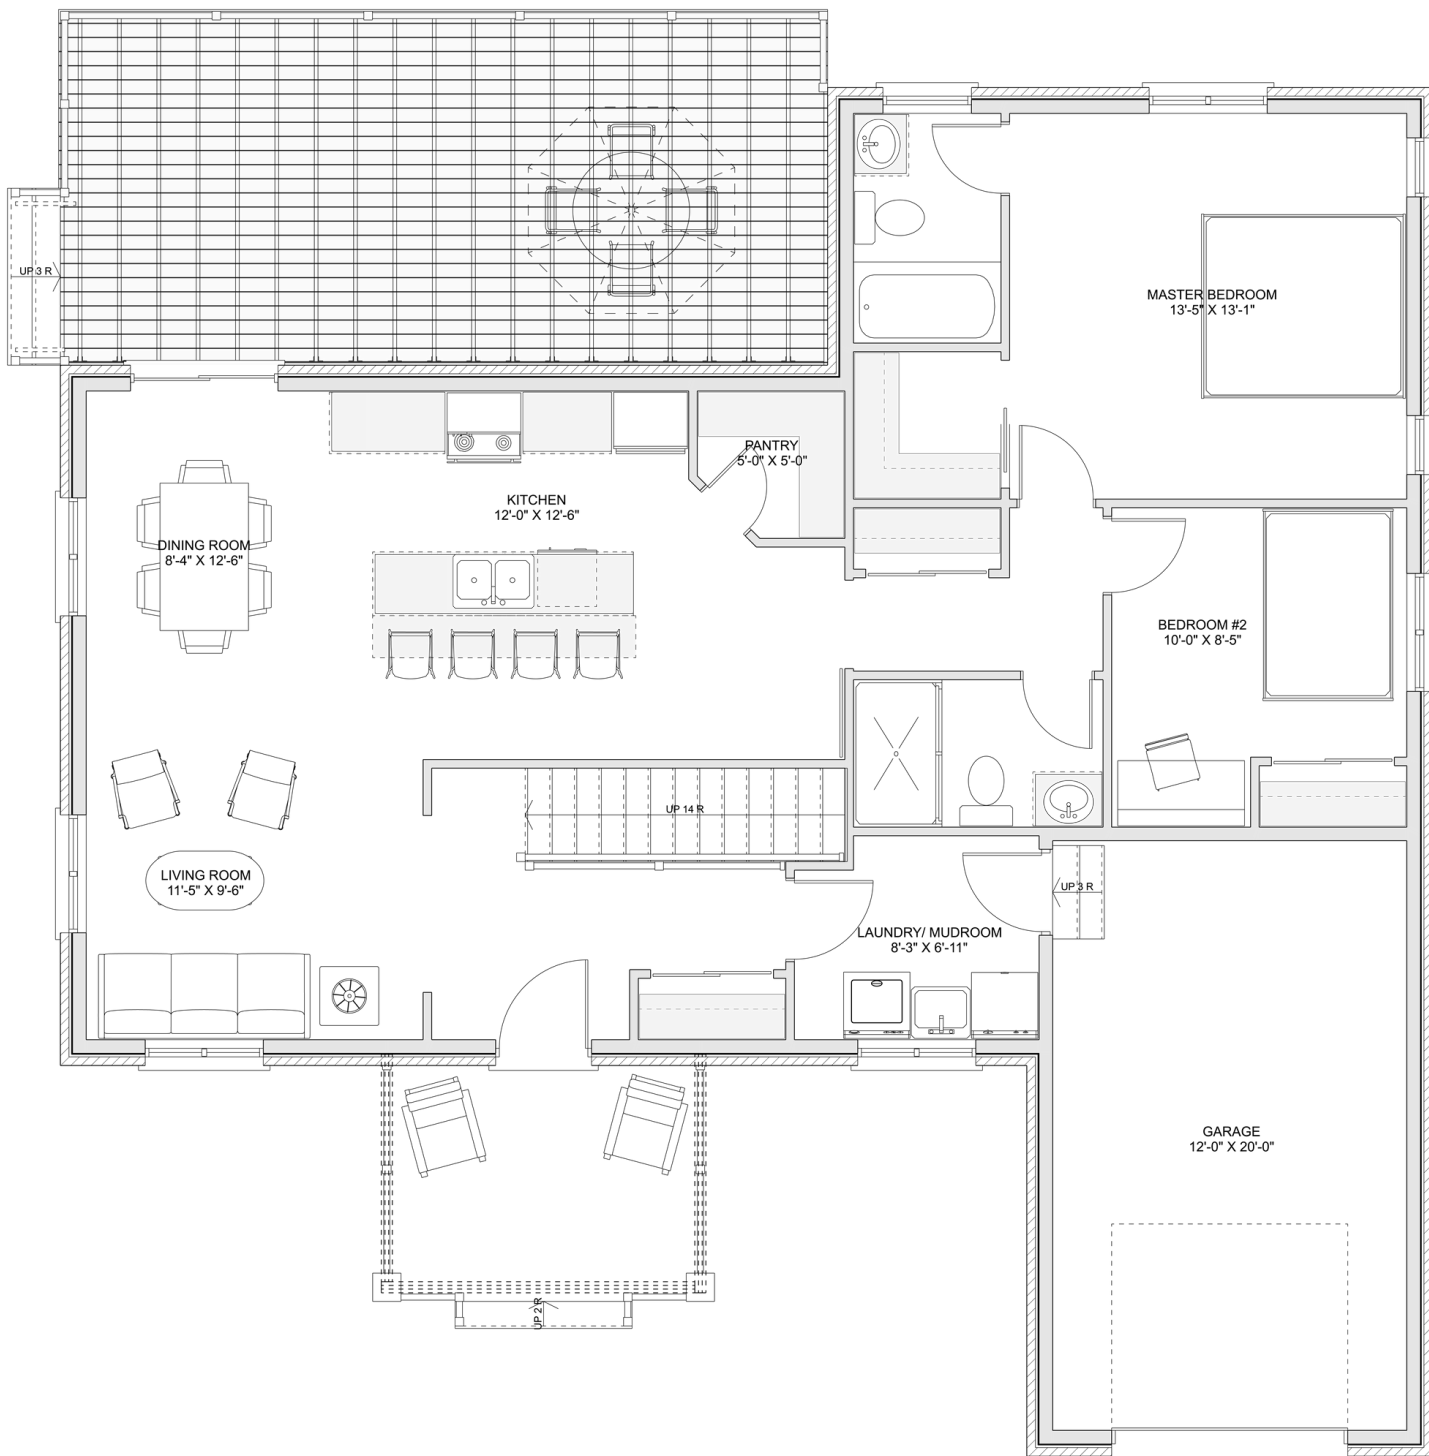

PLAN #21-0279

2 BEDROOMS

2 BATHROOMS

TYPE: Bungalow

SIZE: 1,200 SQ. FT.

OVERALL WIDTH: 46'-6"

OVERALL DEPTH: 49'-0"

CHOOSE YOUR DREAM HOME

Not seeing the perfect plan? We also offer custom design services!

613-876-2488

information@houseofthree.ca

www.houseofthree.ca

PLAN #21-0279

MAIN FLOOR

CHOOSE YOUR DREAM HOME

Not seeing the perfect plan? We also offer custom design services!