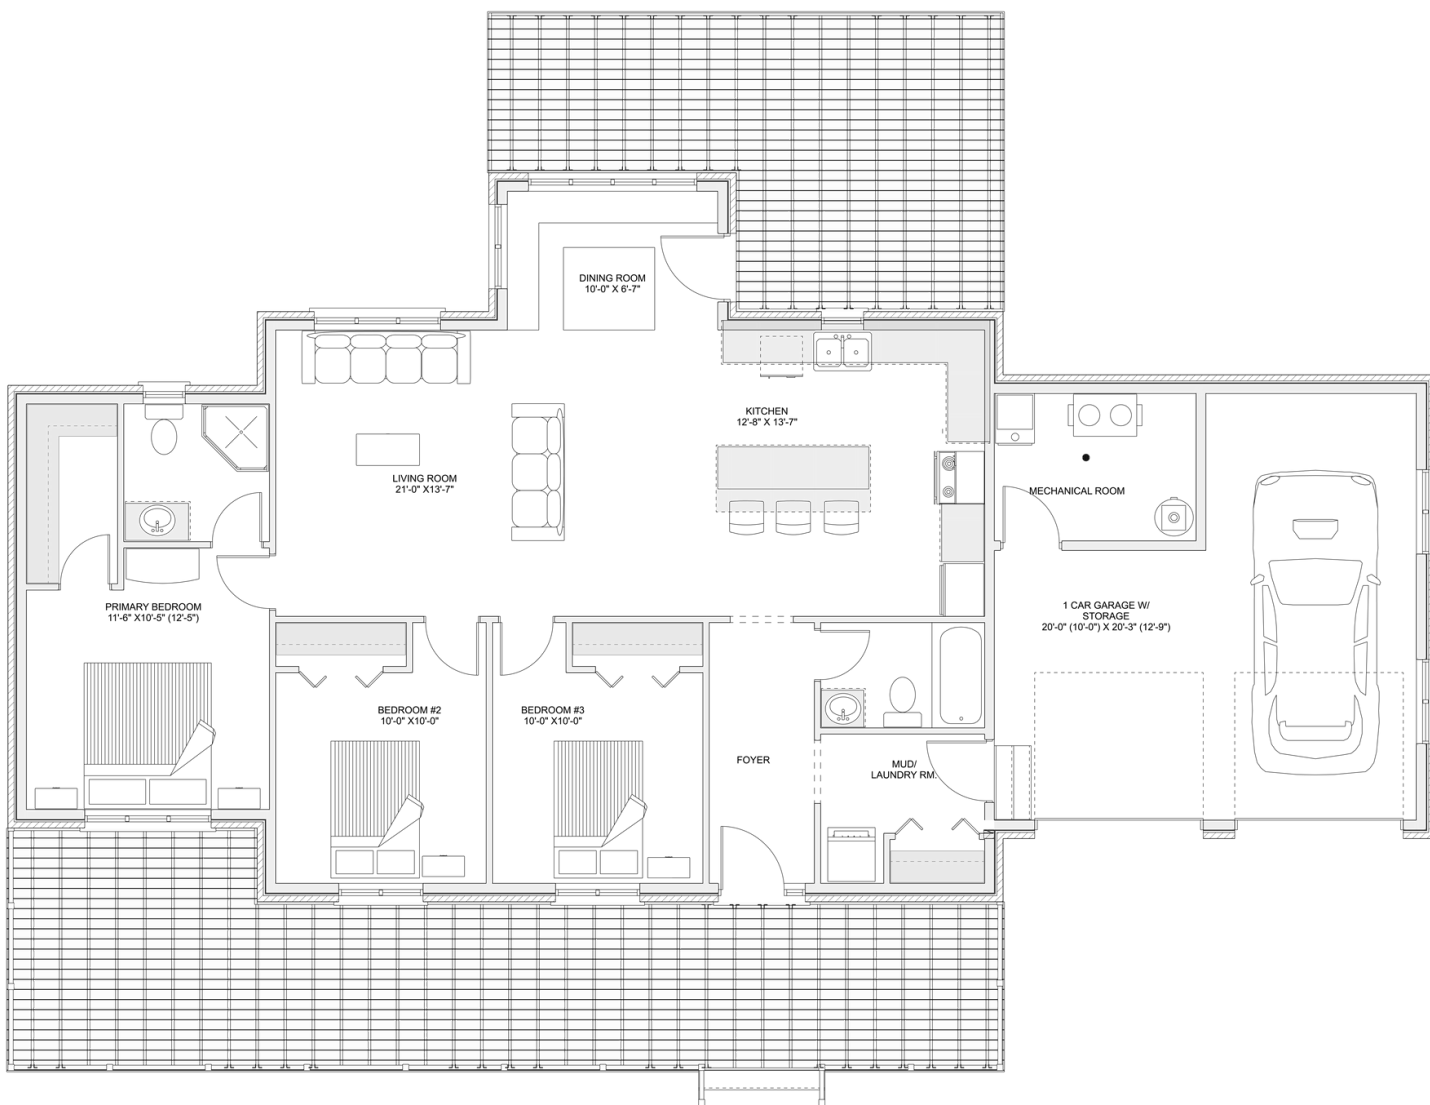

PLAN #21-0281

3 BEDROOM

2 BATHROOM

TYPE: Bungalow

SIZE: 1,310 SQ. FT.

OVERALL WIDTH: 67'-9"

OVERALL DEPTH: 50'-2"

CHOOSE YOUR DREAM HOME

Not seeing the perfect plan? We also offer custom design services!

613-876-2488

information@houseofthree.ca

www.houseofthree.ca

PLAN #21-0281

MAIN FLOOR

CHOOSE YOUR DREAM HOME

Not seeing the perfect plan? We also offer custom design services!