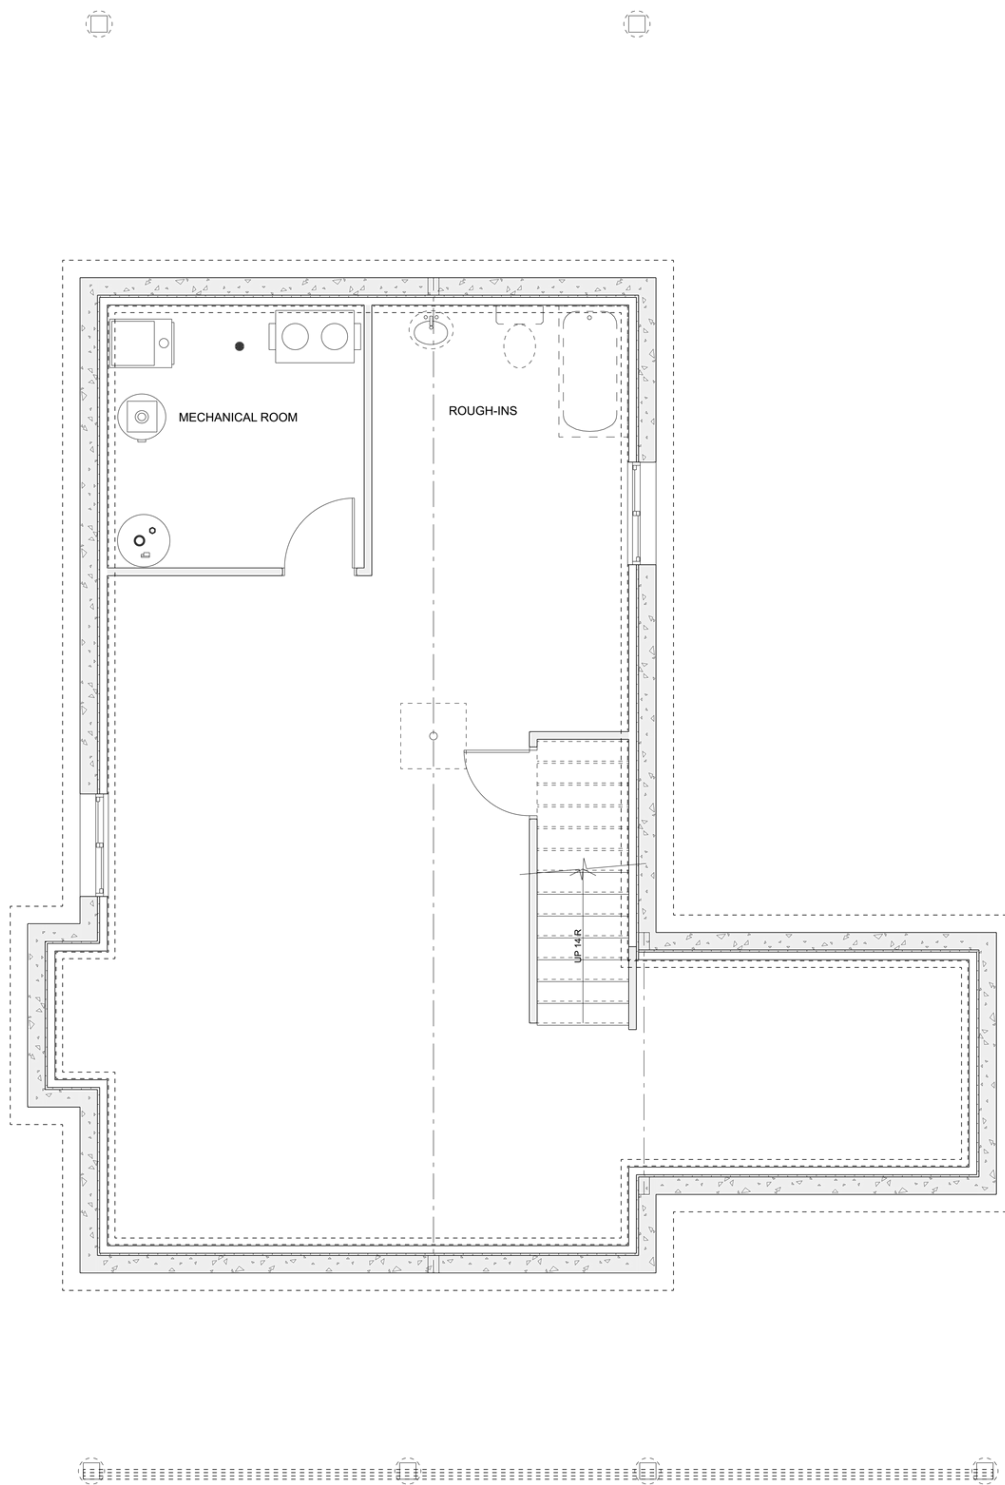

CHOOSE YOUR DREAM HOME

Not seeing the perfect plan? We also offer custom design services!

613-876-2488

information@houseofthree.ca

www.houseofthree.ca

PLAN #21-0283

FOUNDATION