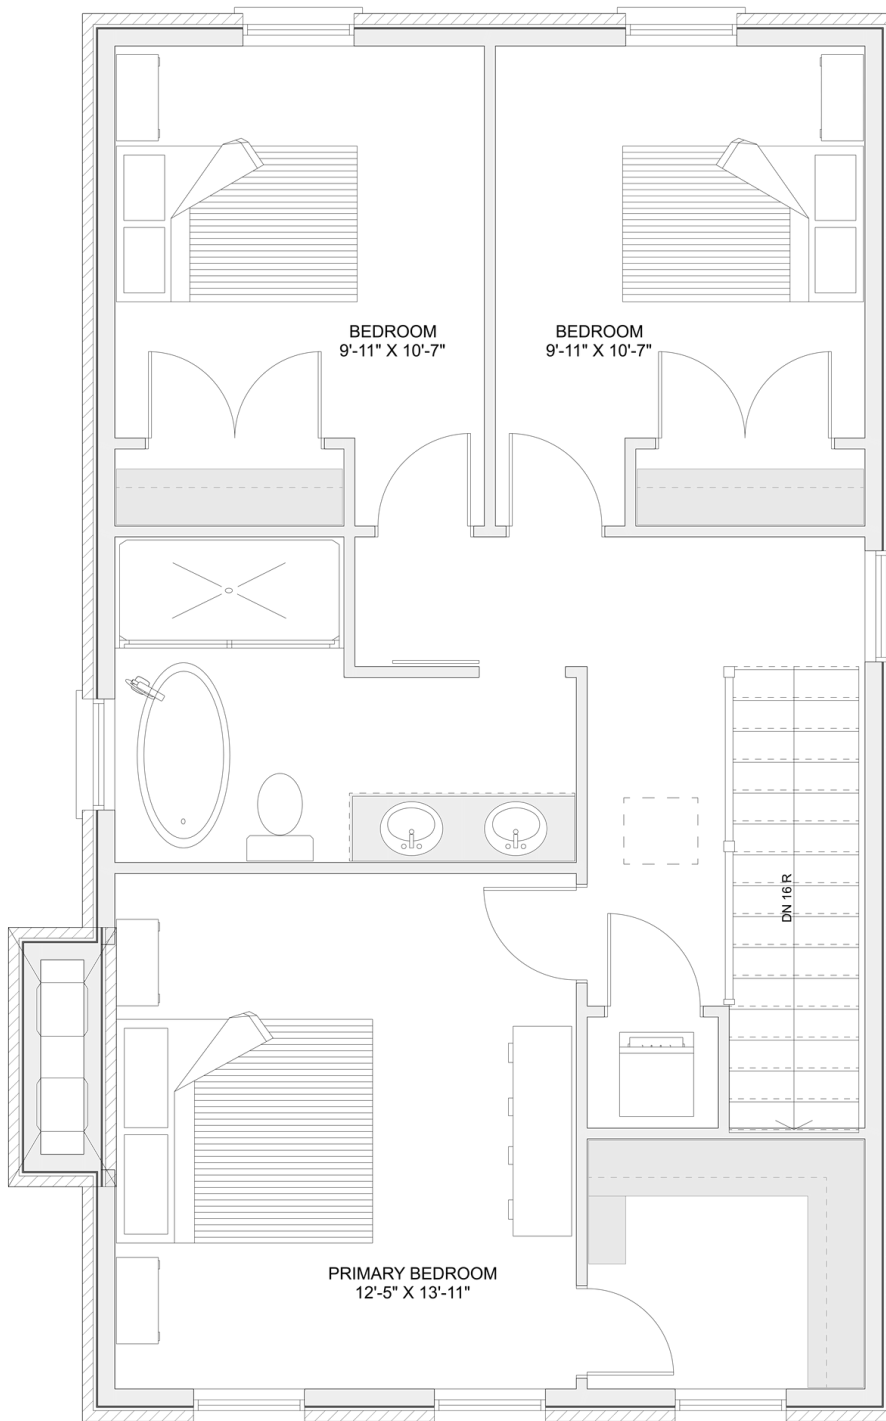

PLAN #21-0283

3 BEDROOM

2 BATHROOM

TYPE: House

SIZE: 1,835 SQ. FT.

OVERALL WIDTH: 37'-0"

OVERALL DEPTH: 38'-0"

CHOOSE YOUR DREAM HOME

Not seeing the perfect plan? We also offer custom design services!

613-876-2488

information@houseofthree.ca

www.houseofthree.ca

PLAN #21-0283

SECOND FLOOR

CHOOSE YOUR DREAM HOME

Not seeing the perfect plan? We also offer custom design services!