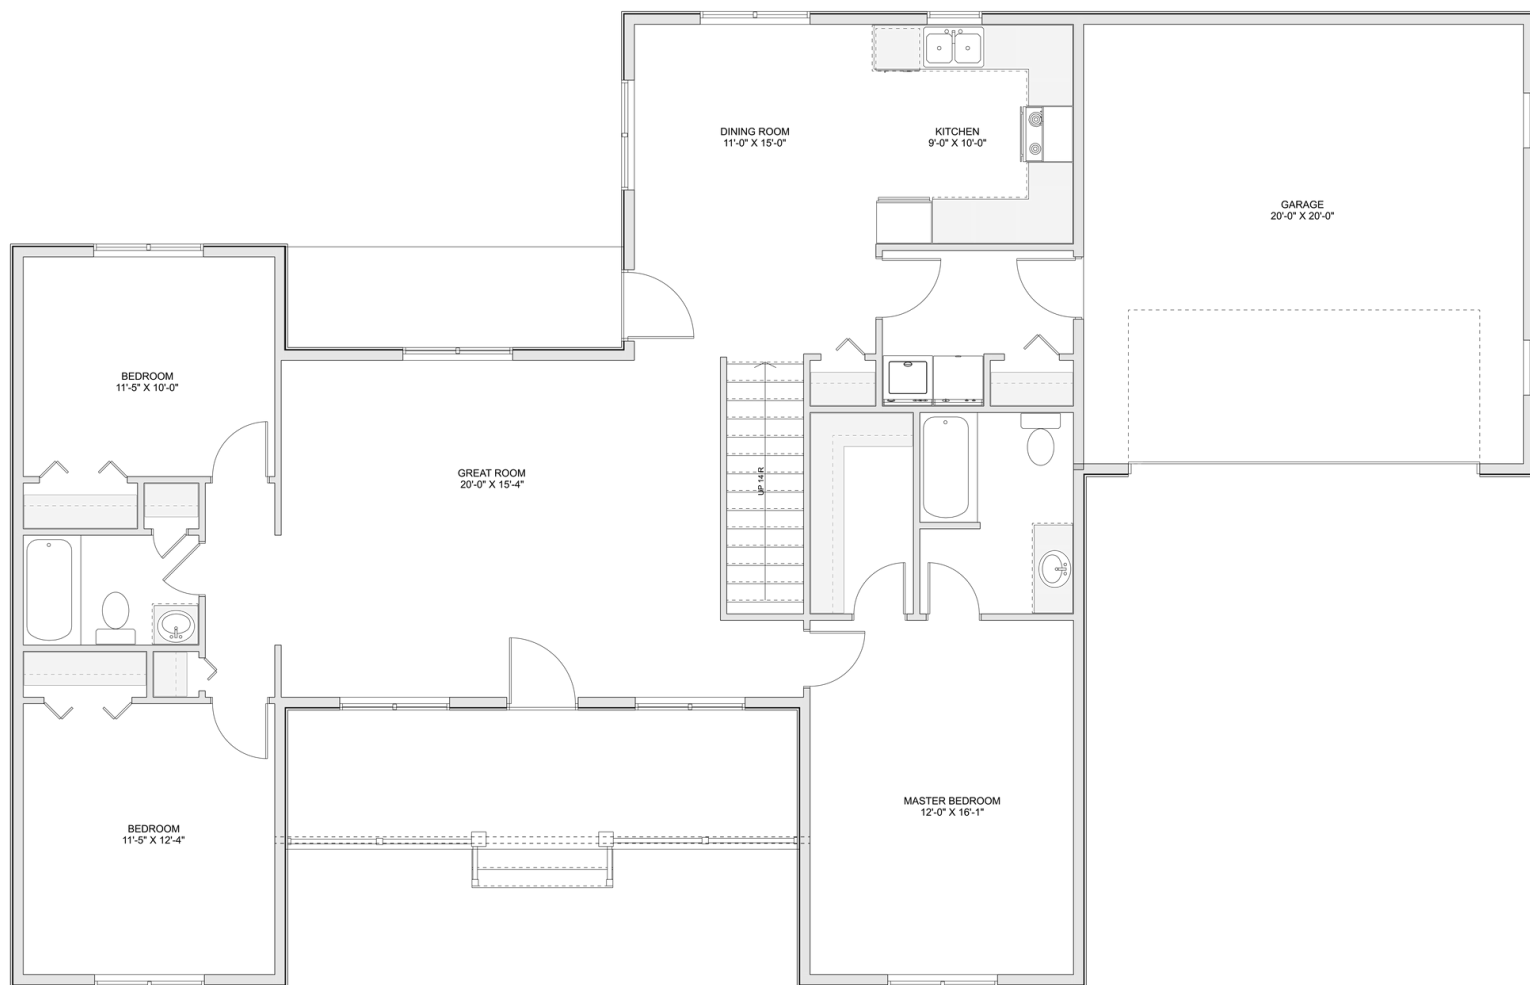

PLAN #21-0284

3 BEDROOMS

2 BATHROOMS

TYPE: Bungalow

SIZE: 1,515 SQ. FT.

OVERALL WIDTH: 69'-3"

OVERALL DEPTH: 44'-2"

CHOOSE YOUR DREAM HOME

Not seeing the perfect plan? We also offer custom design services!

613-876-2488

information@houseofthree.ca

www.houseofthree.ca

PLAN #21-0284

MAIN FLOOR

CHOOSE YOUR DREAM HOME

Not seeing the perfect plan? We also offer custom design services!

613-876-2488

information@houseofthree.ca

www.houseofthree.ca

PLAN #21-0284

FOUNDATION

ALL DIMENSIONS APPROXIMATE. E. & O. E.