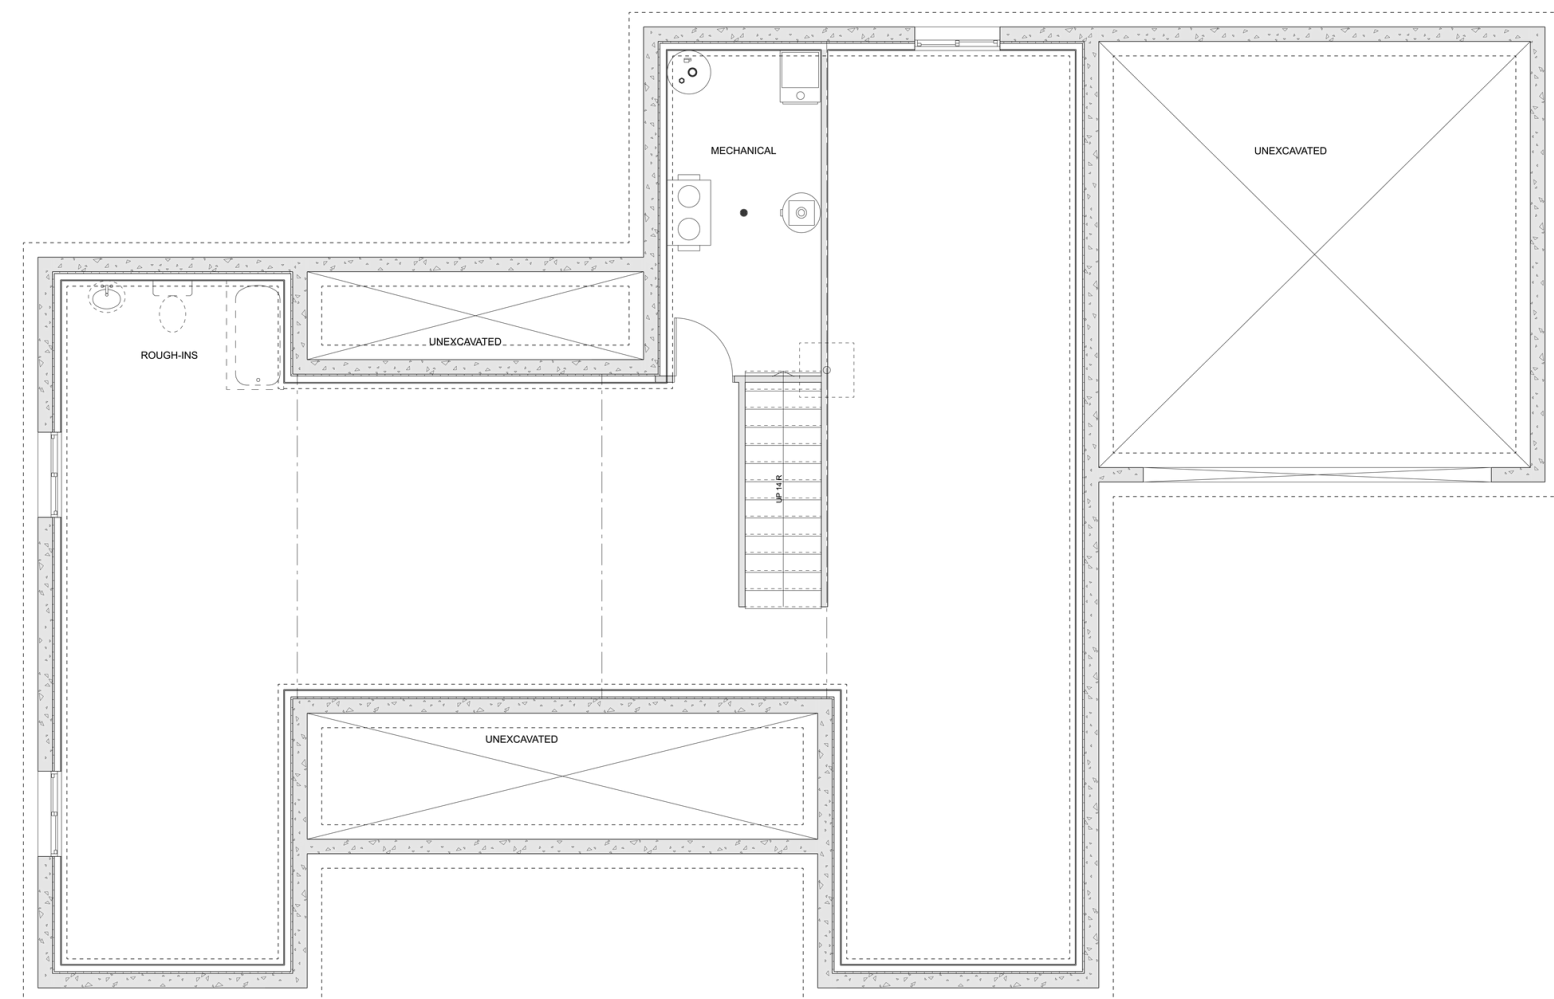

PLAN #21-0284

3 BEDROOMS

2 BATHROOMS

TYPE: Bungalow

SIZE: 1,515 SQ. FT.

OVERALL WIDTH: 69'-3"

OVERALL DEPTH: 44'-2"

CHOOSE YOUR DREAM HOME

Not seeing the perfect plan? We also offer custom design services!

613-876-2488

information@houseofthree.ca

www.houseofthree.ca

PLAN #21-0284

MAIN FLOOR

CHOOSE YOUR DREAM HOME

Not seeing the perfect plan? We also offer custom design services!

613-876-2488

information@houseofthree.ca

www.houseofthree.ca

PLAN #21-0284

FOUNDATION

ALL DIMENSIONS APPROXIMATE. E. & O. E.