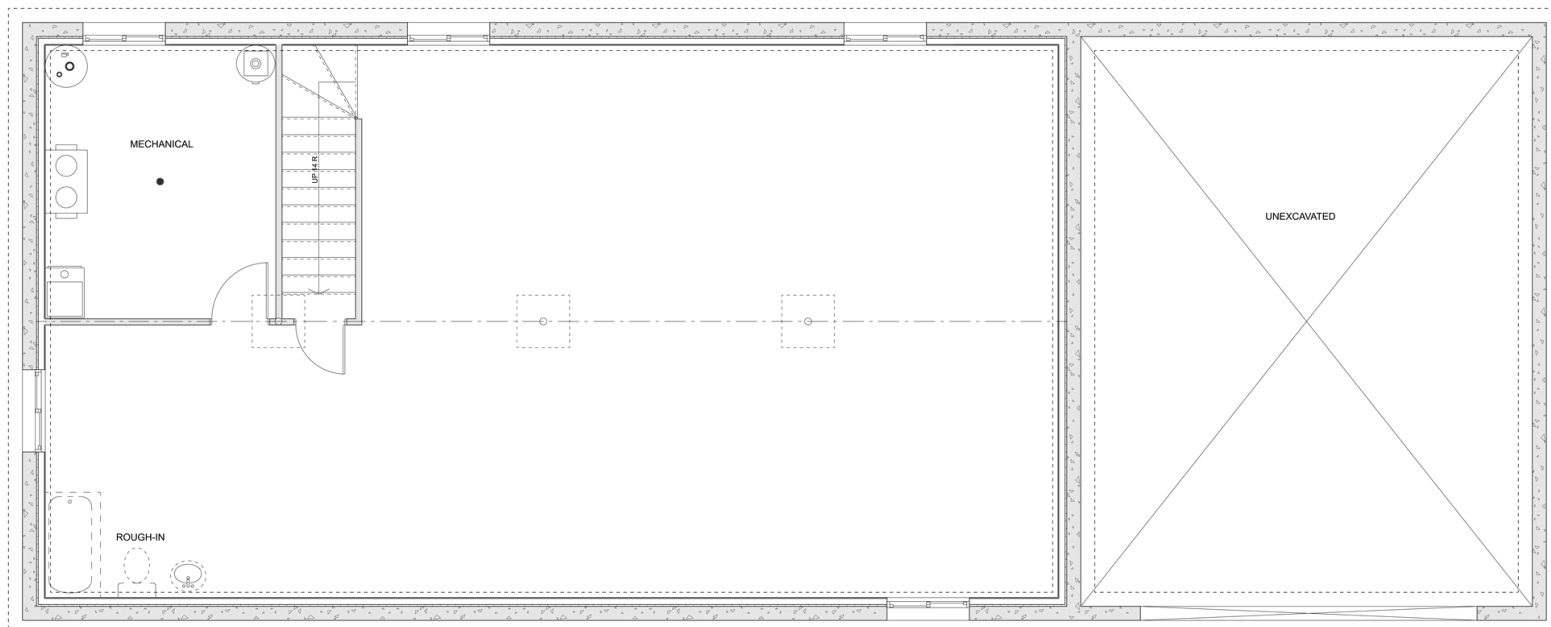

PLAN #21-0285

3 BEDROOMS

2 BATHROOMS

TYPE: Bungalow

SIZE: 1,440 SQ. FT.

OVERALL WIDTH: 72'-5"

OVERALL DEPTH: 28'-5"

CHOOSE YOUR DREAM HOME

Not seeing the perfect plan? We also offer custom design services!

613-876-2488

information@houseofthree.ca

www.houseofthree.ca

PLAN #21-0285

MAIN FLOOR

CHOOSE YOUR DREAM HOME

Not seeing the perfect plan? We also offer custom design services!

613-876-2488

information@houseofthree.ca

www.houseofthree.ca

PLAN #21-0285

FOUNDATION

ALL DIMENSIONS APPROXIMATE. E. & O. E.