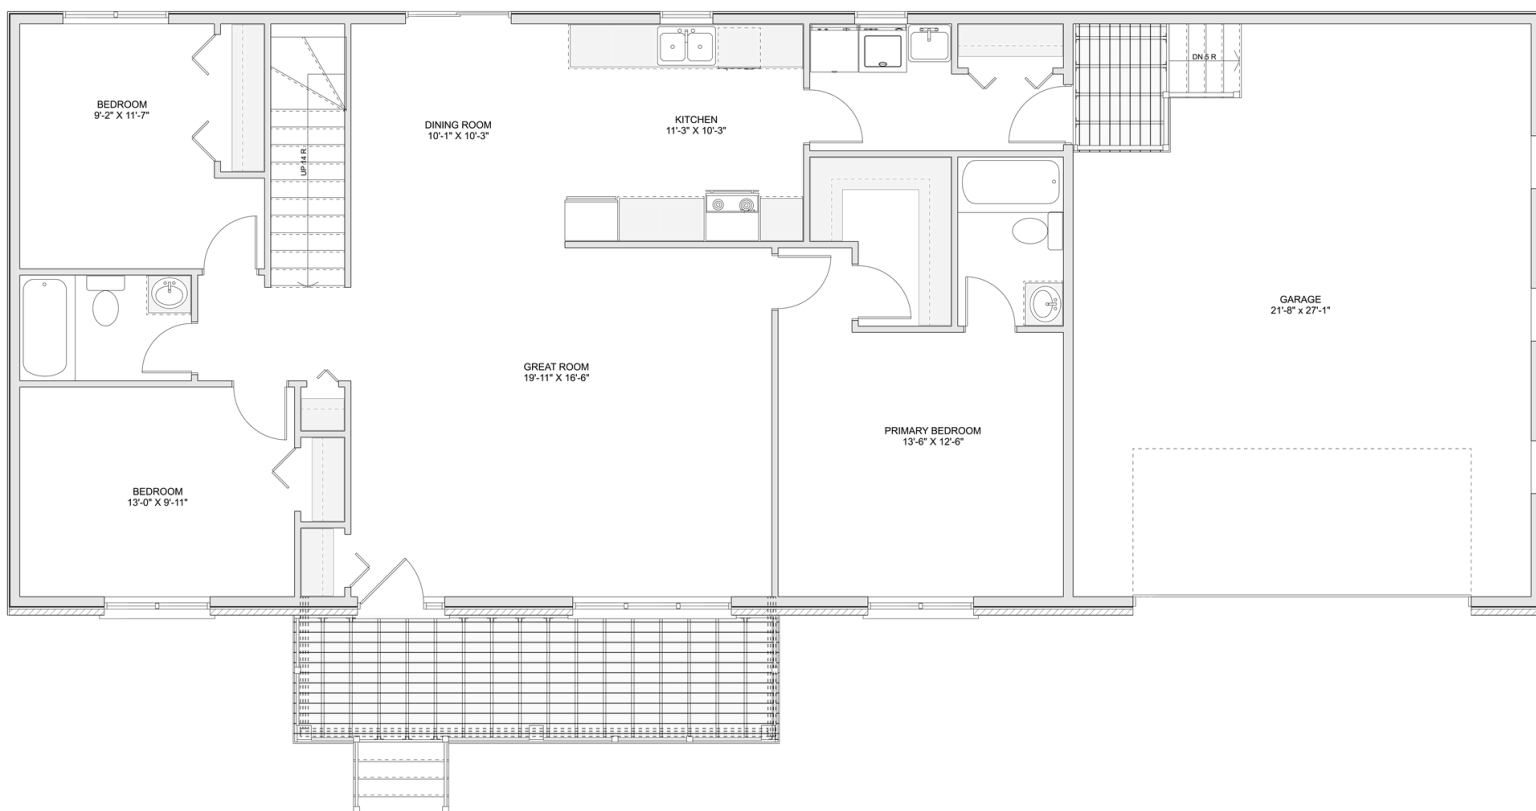

PLAN #21-0285

3 BEDROOMS

2 BATHROOMS

TYPE: Bungalow

SIZE: 1,440 SQ. FT.

OVERALL WIDTH: 72'-5"

OVERALL DEPTH: 28'-5"

CHOOSE YOUR DREAM HOME

Not seeing the perfect plan? We also offer custom design services!

613-876-2488

information@houseofthree.ca

www.houseofthree.ca

PLAN #21-0285

MAIN FLOOR

CHOOSE YOUR DREAM HOME

Not seeing the perfect plan? We also offer custom design services!

613-876-2488

information@houseofthree.ca

www.houseofthree.ca

PLAN #21-0285

FOUNDATION

ALL DIMENSIONS APPROXIMATE. E. & O. E.