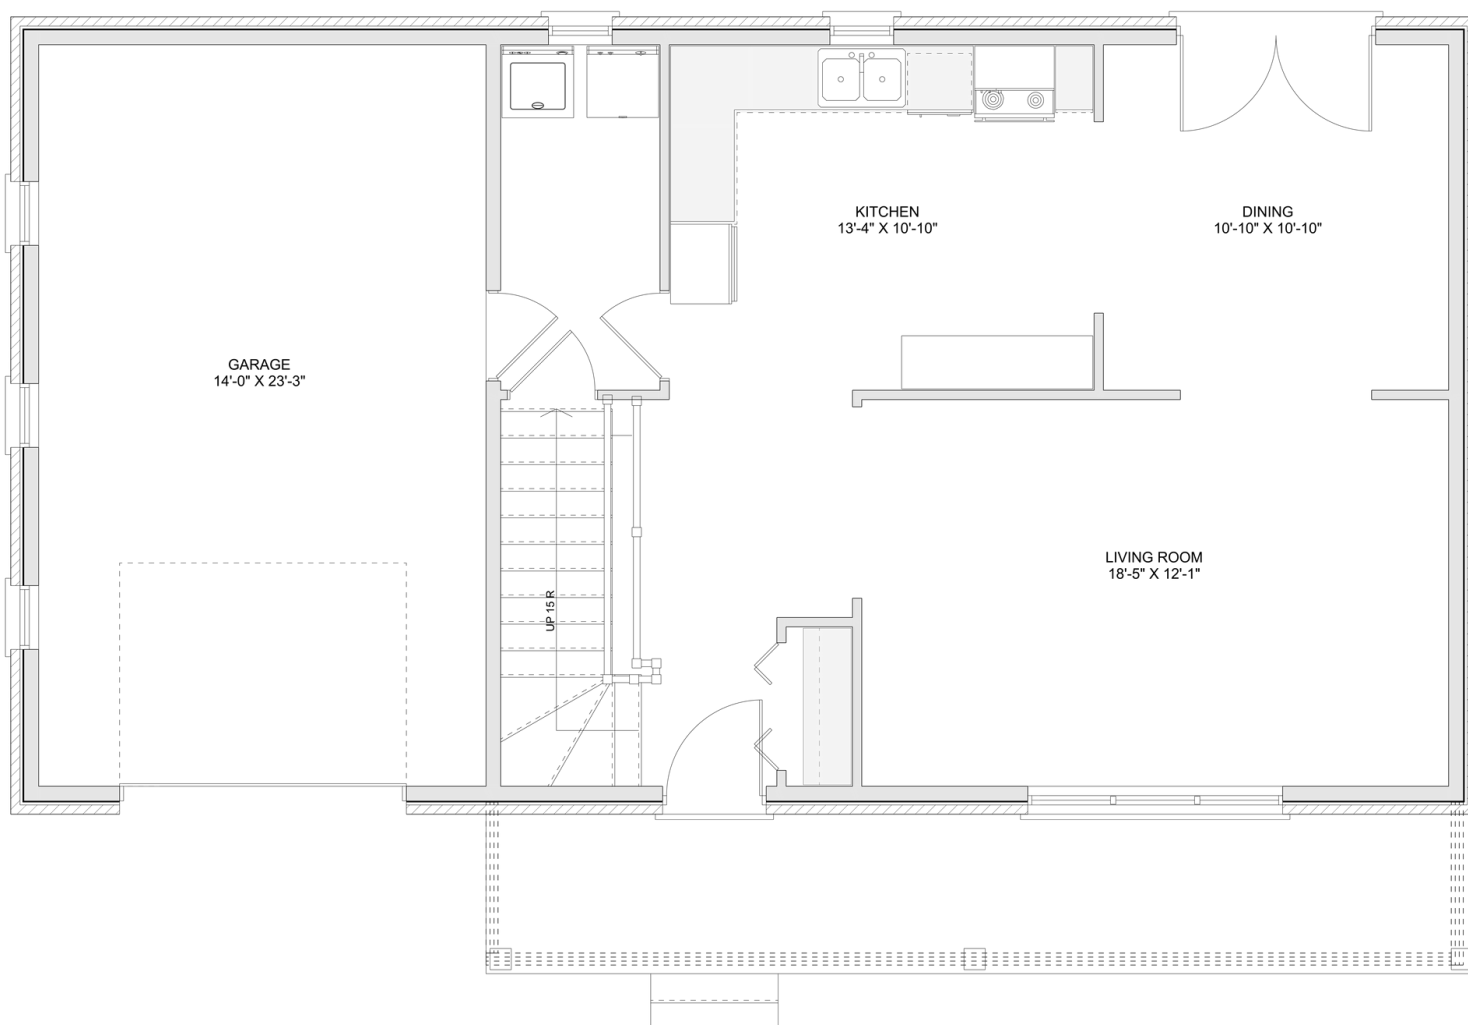

CHOOSE YOUR DREAM HOME

Not seeing the perfect plan? We also offer custom design services!

613-876-2488

information@houseofthree.ca

www.houseofthree.ca

PLAN #21-0286

MAIN FLOOR