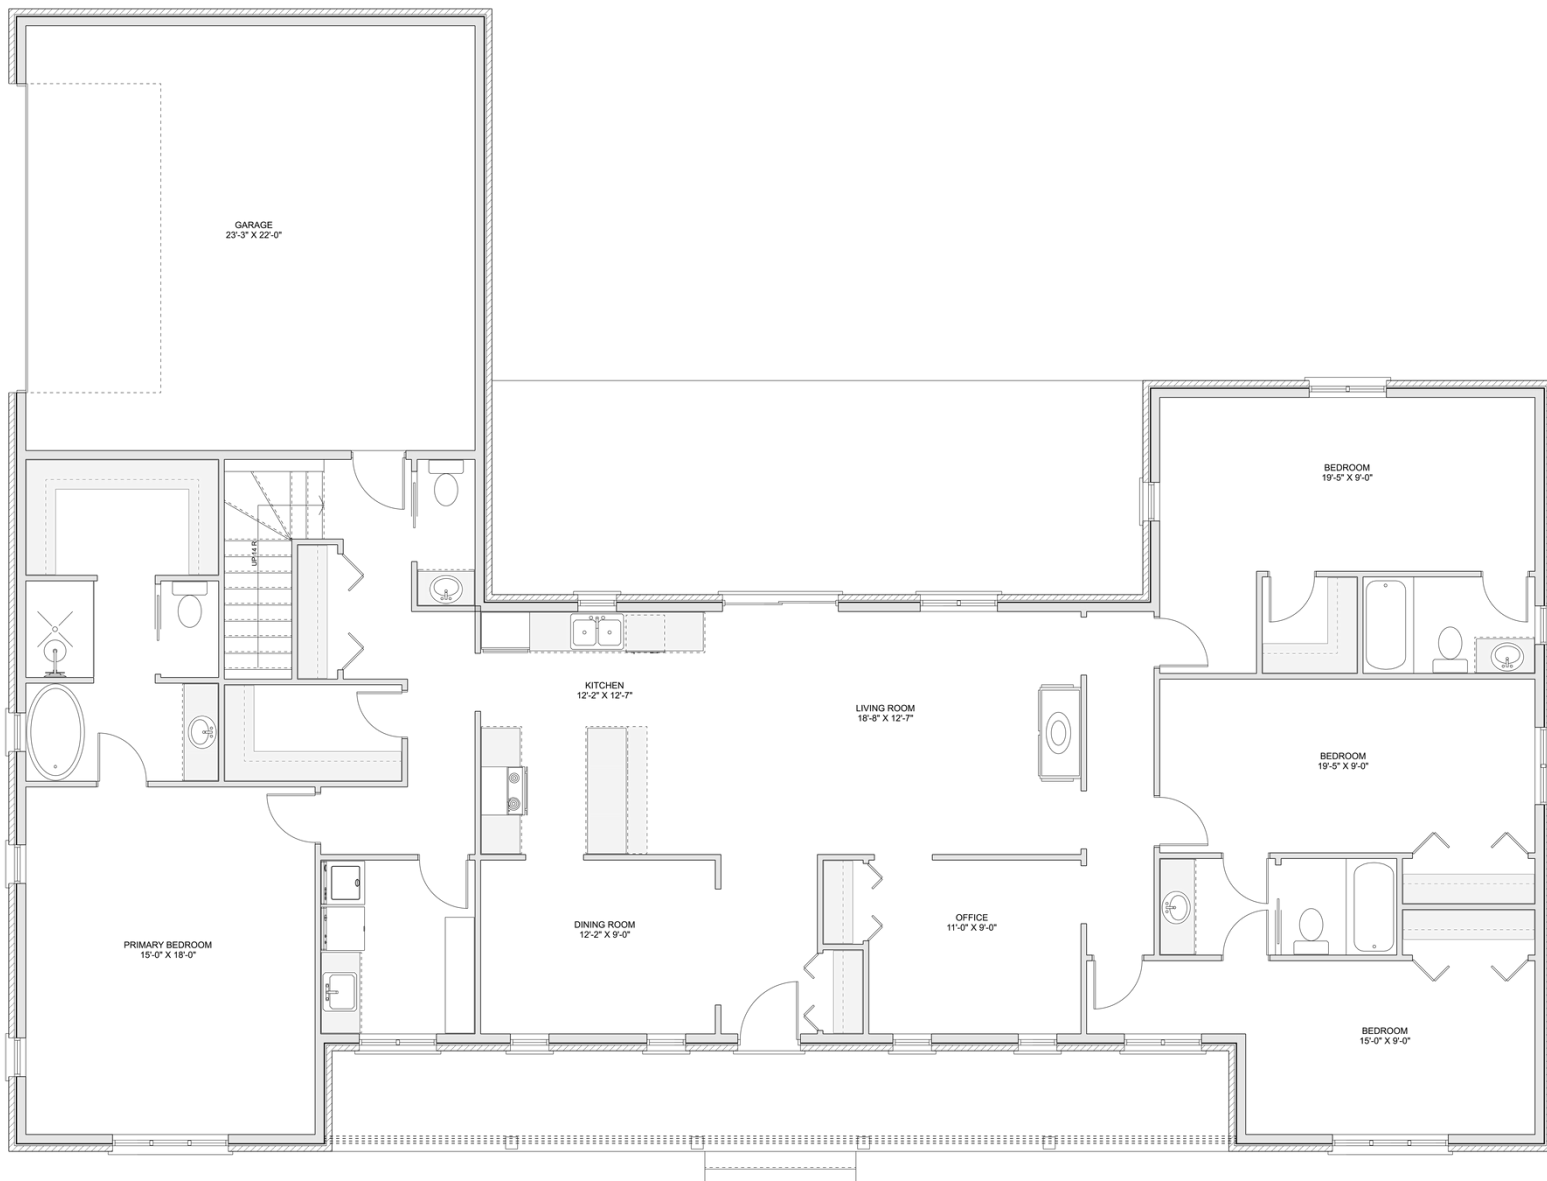

# PLAN #21-0287

3 BEDROOMS

3.5 BATHROOMS

TYPE: Bungalow

SIZE: 2,488 SQ. FT.

OVERALL WIDTH: 80'-0"

OVERALL DEPTH: 59'-2"

## PLAN #21-0287

## MAIN FLOOR