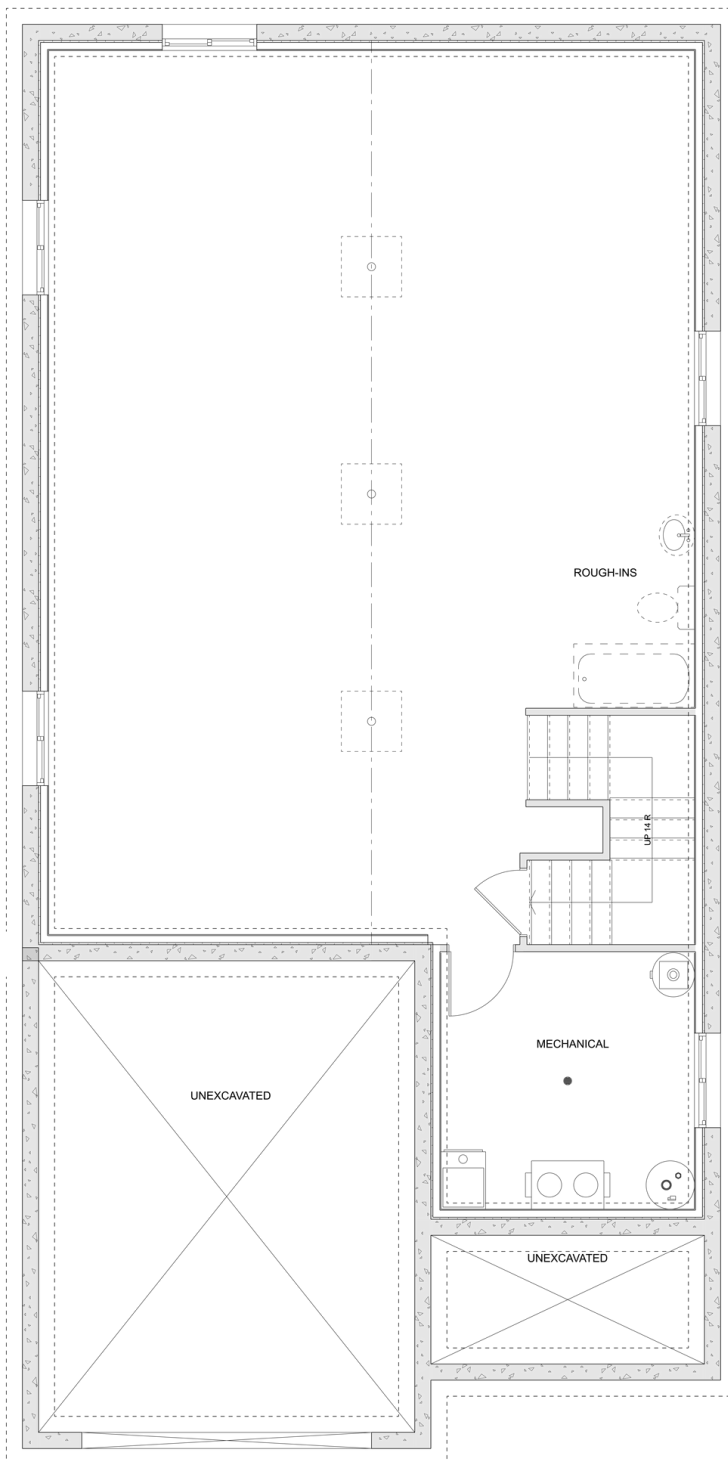

# PLAN #21-0288

4 BEDROOMS

3.5 BATHROOMS

TYPE: House

SIZE: 2,900 SQ. FT.

OVERALL WIDTH: 28'-11"

OVERALL DEPTH: 59'-0"

## SECOND FLOOR

## PLAN #21-0288

MAIN FLOOR

## PLAN #21-0288