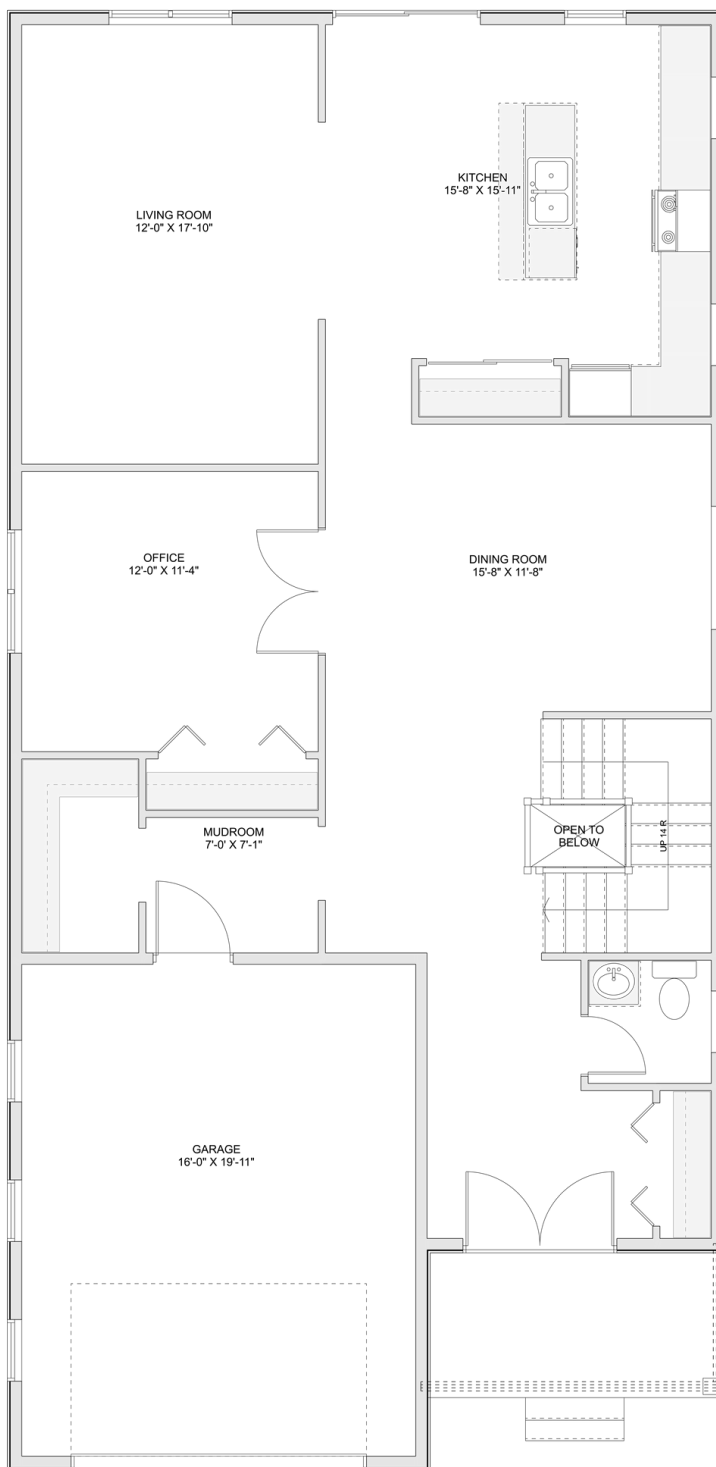

# PLAN #21-0288

4 BEDROOMS

3.5 BATHROOMS

TYPE: House

SIZE: 2,900 SQ. FT.

OVERALL WIDTH: 28'-11"

OVERALL DEPTH: 59'-0"

## SECOND FLOOR

## PLAN #21-0288

MAIN FLOOR