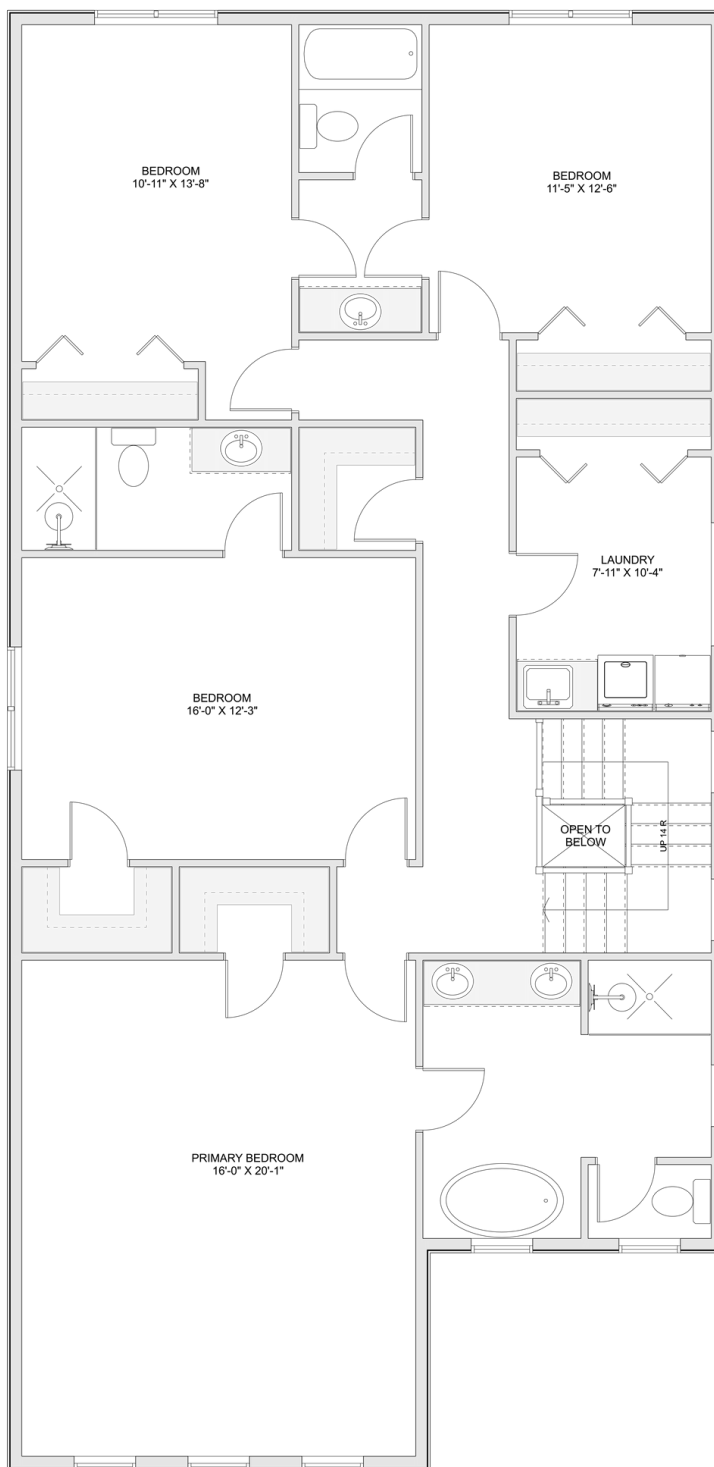

# PLAN #21-0288

4 BEDROOMS

3.5 BATHROOMS

TYPE: House

SIZE: 2,900 SQ. FT.

OVERALL WIDTH: 28'-11"

OVERALL DEPTH: 59'-0"

## PLAN #21-0288

## SECOND FLOOR

## PLAN #21-0288

MAIN FLOOR