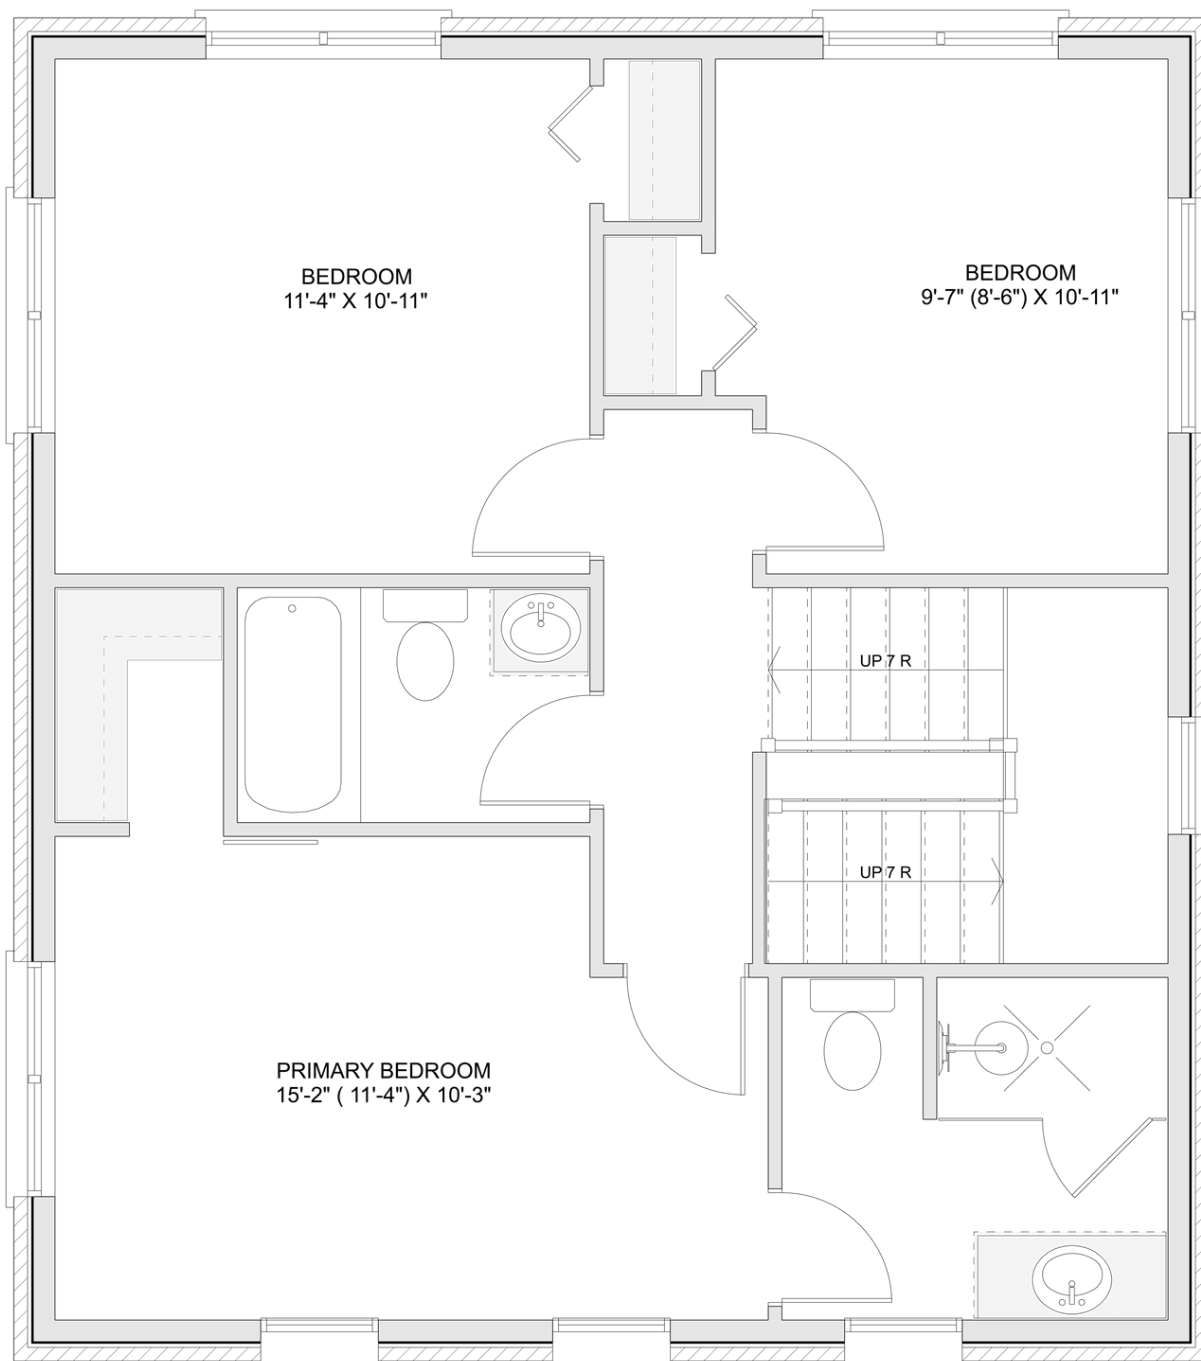

PLAN #21-0289

3 BEDROOMS

2 BATHROOMS

TYPE: House

SIZE: 1,433 SQ. FT.

OVERALL WIDTH: 25'-0"

OVERALL DEPTH: 48'-10"

CHOOSE YOUR DREAM HOME

Not seeing the perfect plan? We also offer custom design services!

613-876-2488

information@houseofthree.ca

www.houseofthree.ca

PLAN #21-0289

SECOND FLOOR

CHOOSE YOUR DREAM HOME

Not seeing the perfect plan? We also offer custom design services!