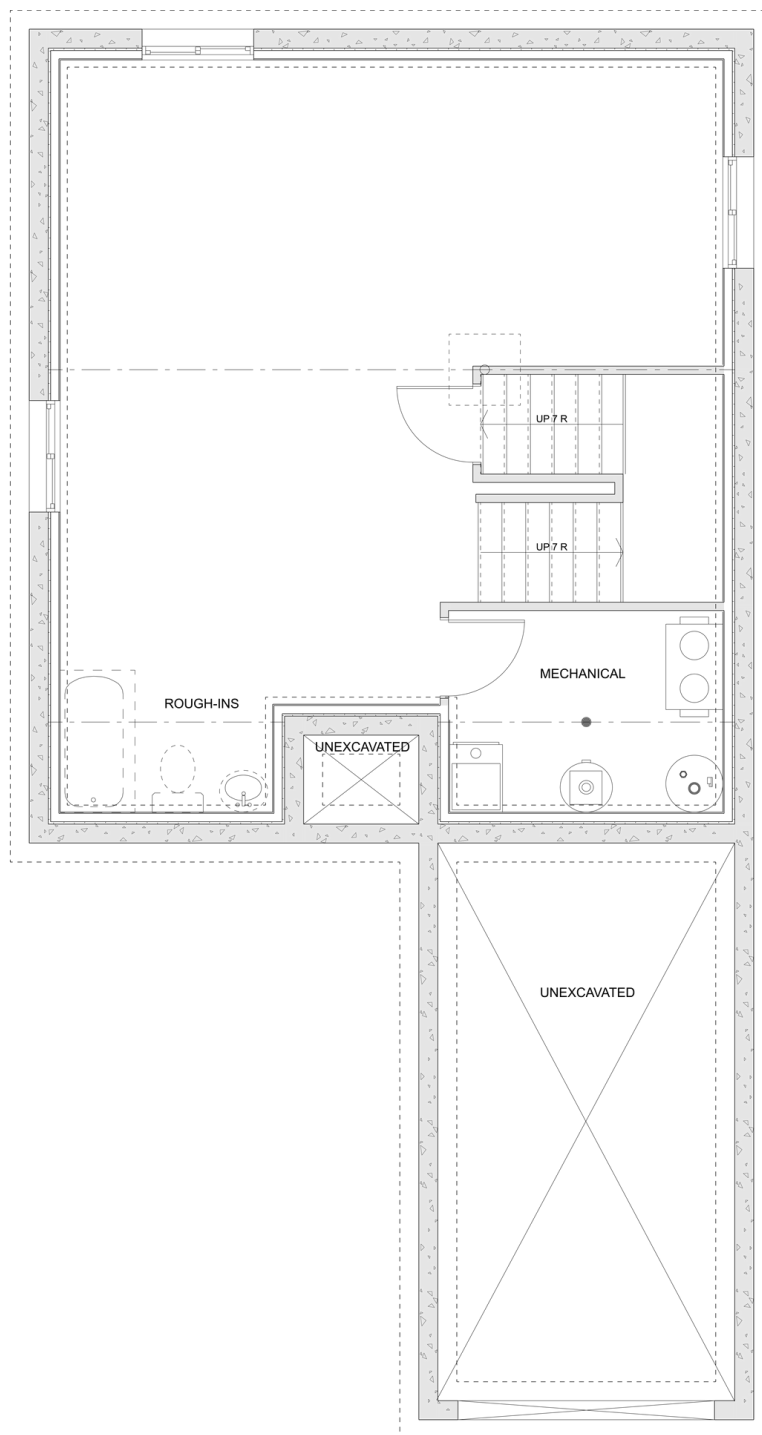

CHOOSE YOUR DREAM HOME

Not seeing the perfect plan? We also offer custom design services!

613-876-2488

information@houseofthree.ca

www.houseofthree.ca

PLAN #21-0289

FOUNDATION