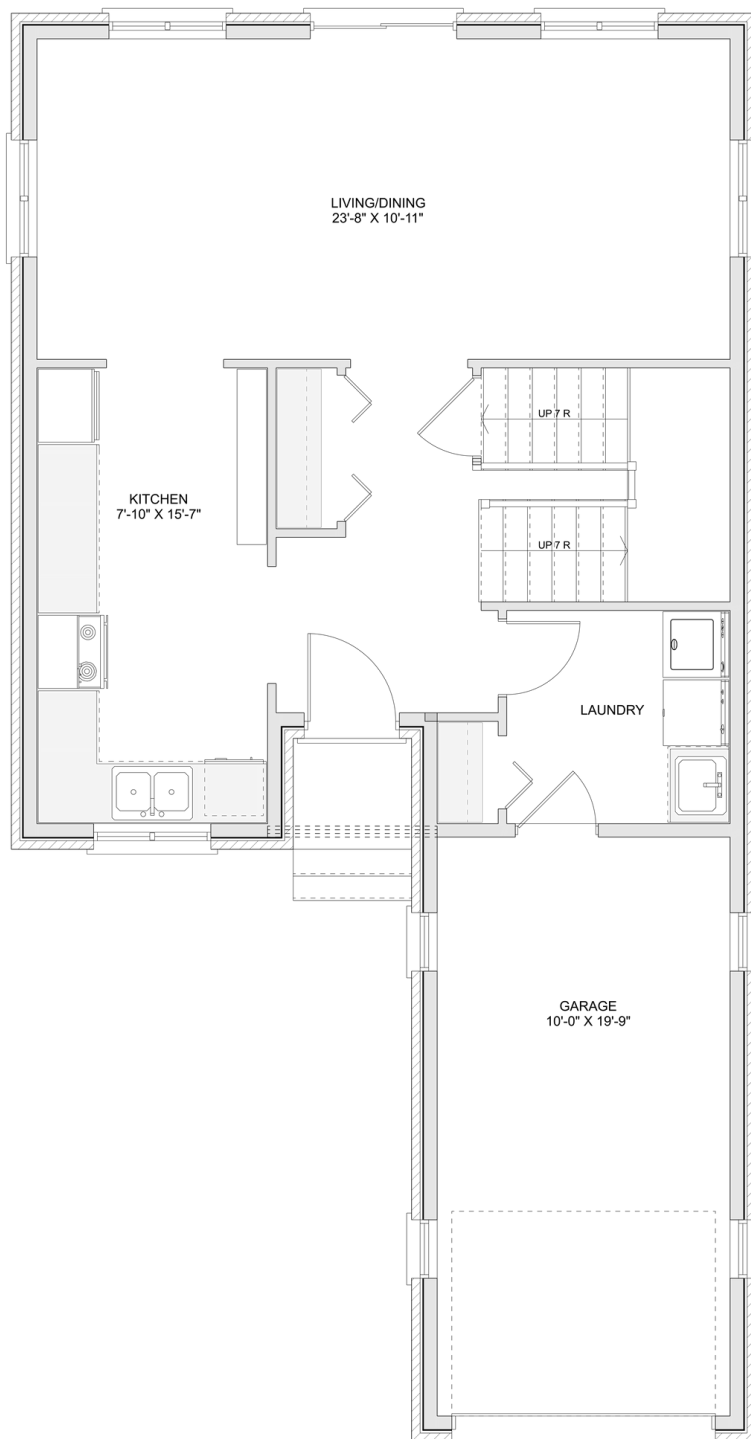

PLAN #21-0289

3 BEDROOMS

2 BATHROOMS

TYPE: House

SIZE: 1,433 SQ. FT.

OVERALL WIDTH: 25'-0"

OVERALL DEPTH: 48'-10"

CHOOSE YOUR DREAM HOME

Not seeing the perfect plan? We also offer custom design services!

613-876-2488

information@houseofthree.ca

www.houseofthree.ca

PLAN #21-0289

SECOND FLOOR

CHOOSE YOUR DREAM HOME

Not seeing the perfect plan? We also offer custom design services!

613-876-2488

information@houseofthree.ca

www.houseofthree.ca

PLAN #21-0289

MAIN FLOOR

CHOOSE YOUR DREAM HOME

Not seeing the perfect plan? We also offer custom design services!

613-876-2488