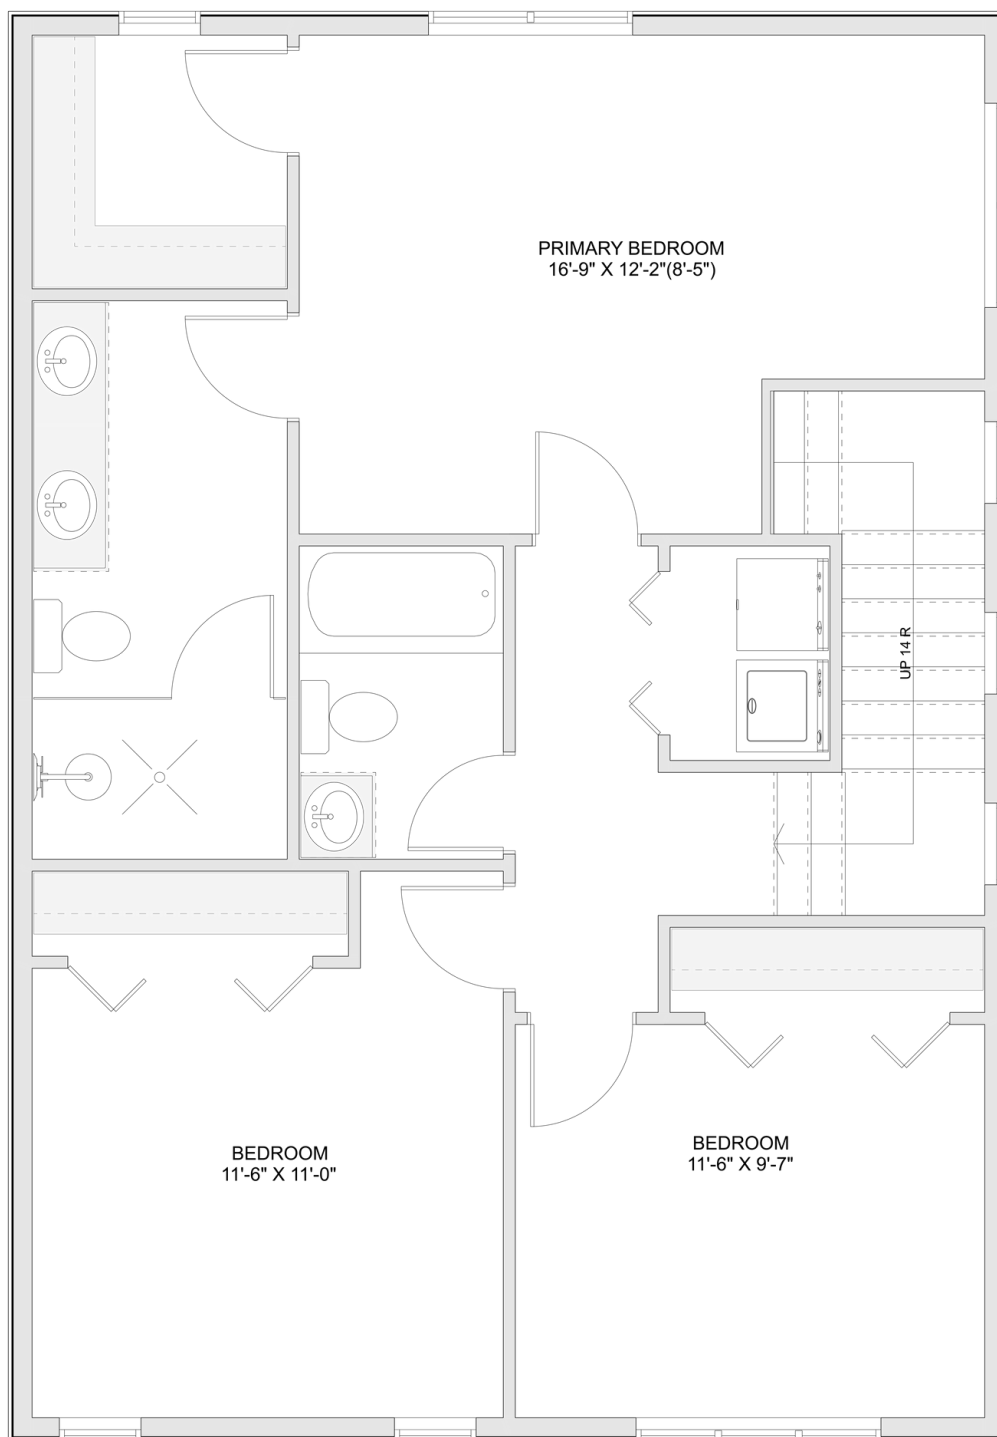

# PLAN #21-0290

3 BEDROOMS

2.5 BATHROOMS

TYPE: House

SIZE: 1,506 SQ. FT.

OVERALL WIDTH: 24'-3"

OVERALL DEPTH: 43'-11"

## PLAN #21-0290

## SECOND FLOOR

## MAIN FLOOR