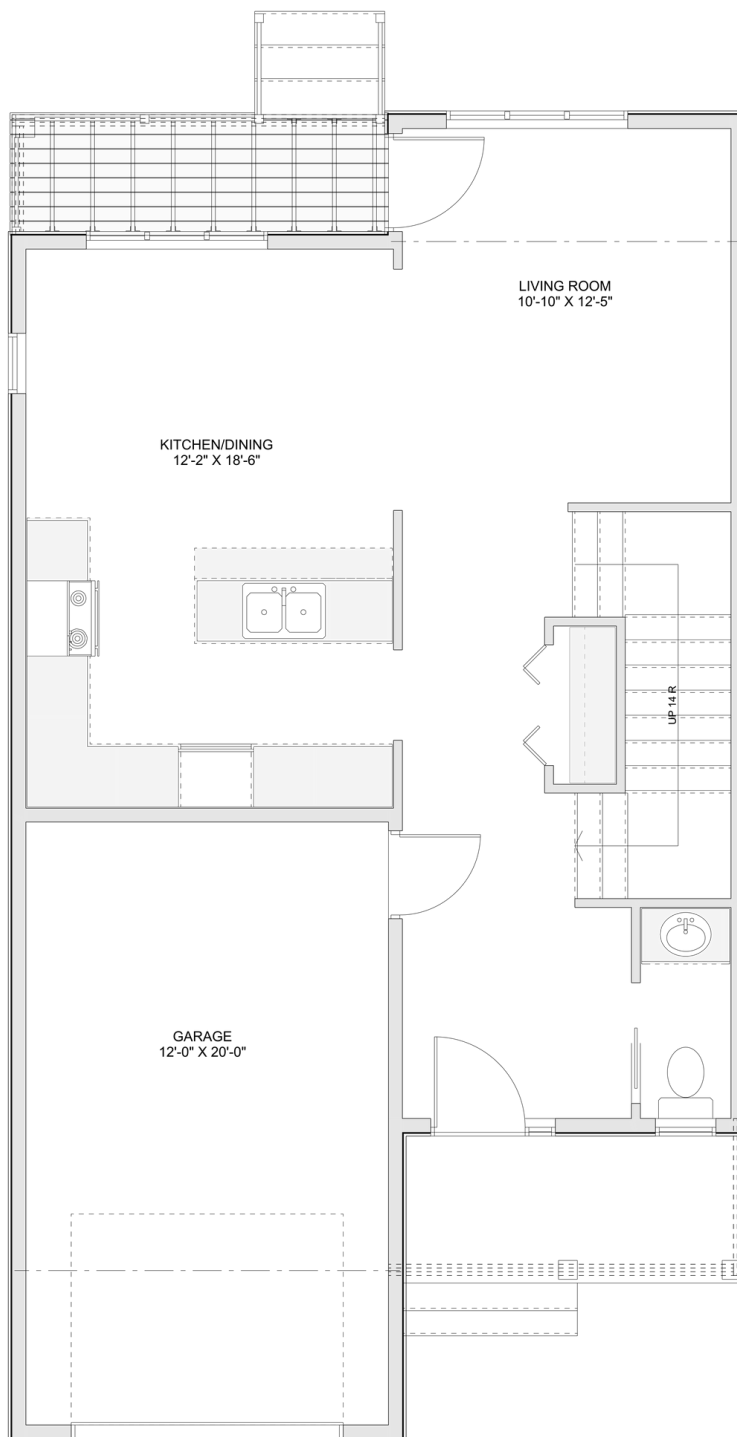

# PLAN #21-0290

3 BEDROOMS

2.5 BATHROOMS

TYPE: House

SIZE: 1,506 SQ. FT.

OVERALL WIDTH: 24'-3"

OVERALL DEPTH: 43'-11"

## SECOND FLOOR

## PLAN #21-0290

## MAIN FLOOR