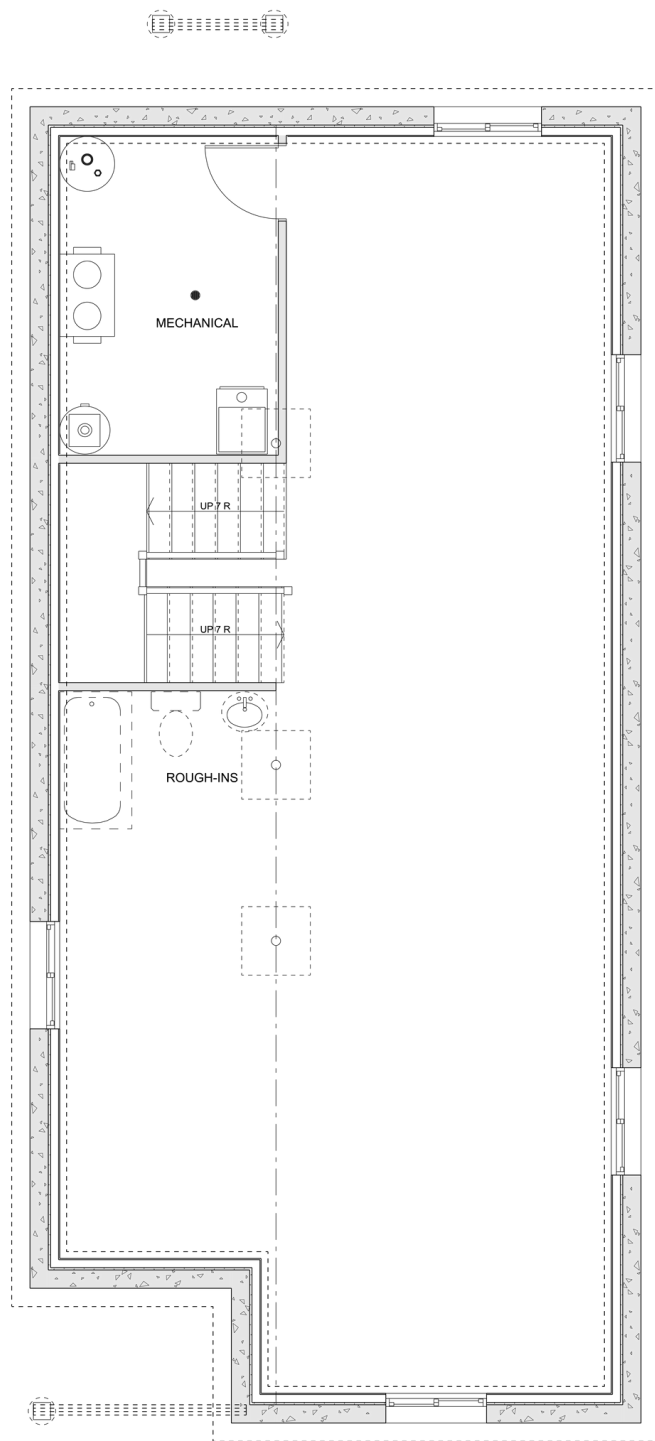

CHOOSE YOUR DREAM HOME

Not seeing the perfect plan? We also offer custom design services!

613-876-2488

information@houseofthree.ca

www.houseofthree.ca

PLAN #21-0295

FOUNDATION