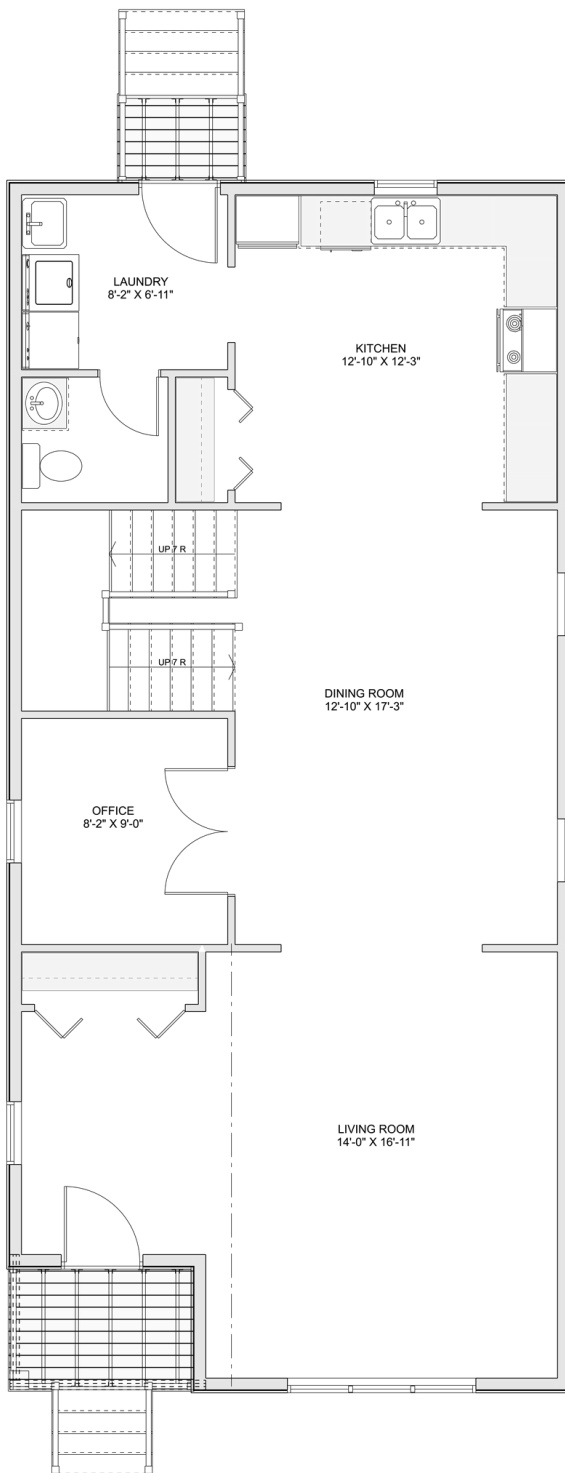

PLAN #21-0295

5 BEDROOM

2.5 BATHROOM

TYPE: House

SIZE: 2100 SQ. FT.

OVERALL WIDTH: 22'-3"

OVERALL DEPTH: 48'-0"

CHOOSE YOUR DREAM HOME

Not seeing the perfect plan? We also offer custom design services!

613-876-2488

information@houseofthree.ca

www.houseofthree.ca

PLAN #21-0295

SECOND FLOOR

CHOOSE YOUR DREAM HOME

Not seeing the perfect plan? We also offer custom design services!

613-876-2488

information@houseofthree.ca

www.houseofthree.ca

PLAN #21-0295

MAIN FLOOR

CHOOSE YOUR DREAM HOME

Not seeing the perfect plan? We also offer custom design services!

613-876-2488