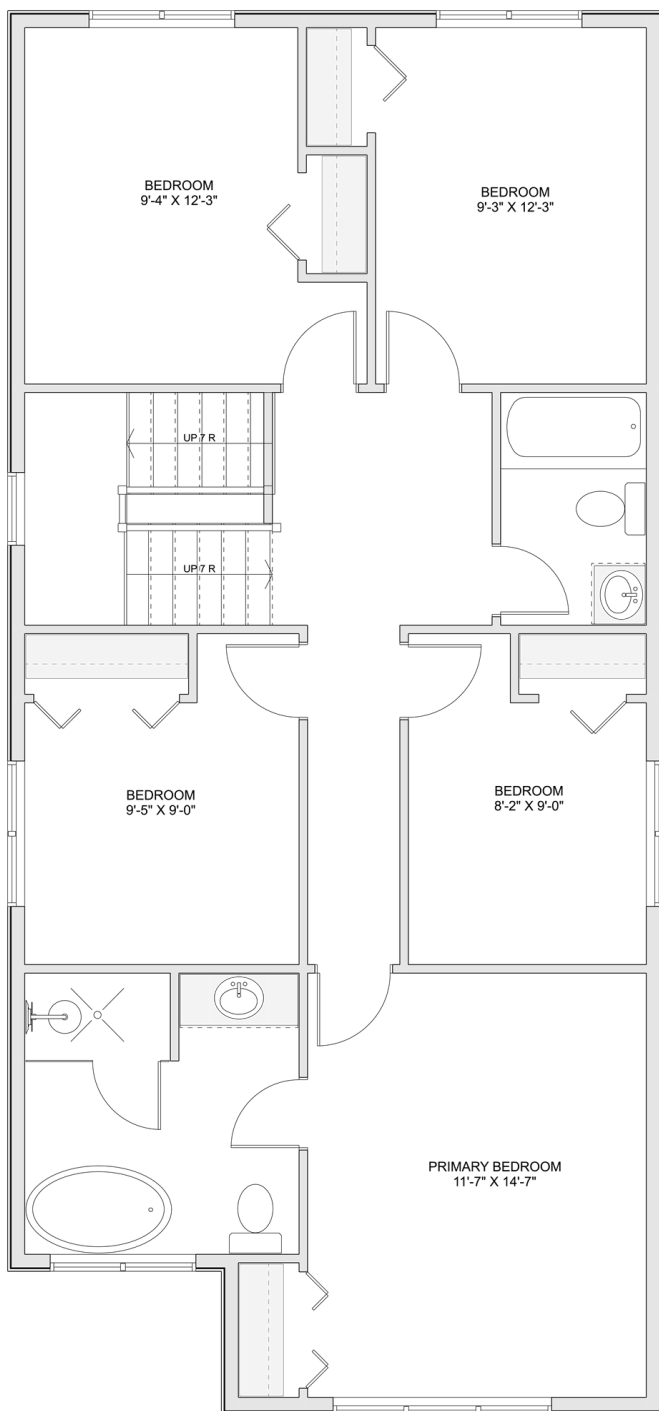

PLAN #21-0295

5 BEDROOM

2.5 BATHROOM

TYPE: House

SIZE: 2100 SQ. FT.

OVERALL WIDTH: 22'-3"

OVERALL DEPTH: 48'-0"

CHOOSE YOUR DREAM HOME

Not seeing the perfect plan? We also offer custom design services!

613-876-2488

information@houseofthree.ca

www.houseofthree.ca

PLAN #21-0295

SECOND FLOOR

CHOOSE YOUR DREAM HOME

Not seeing the perfect plan? We also offer custom design services!