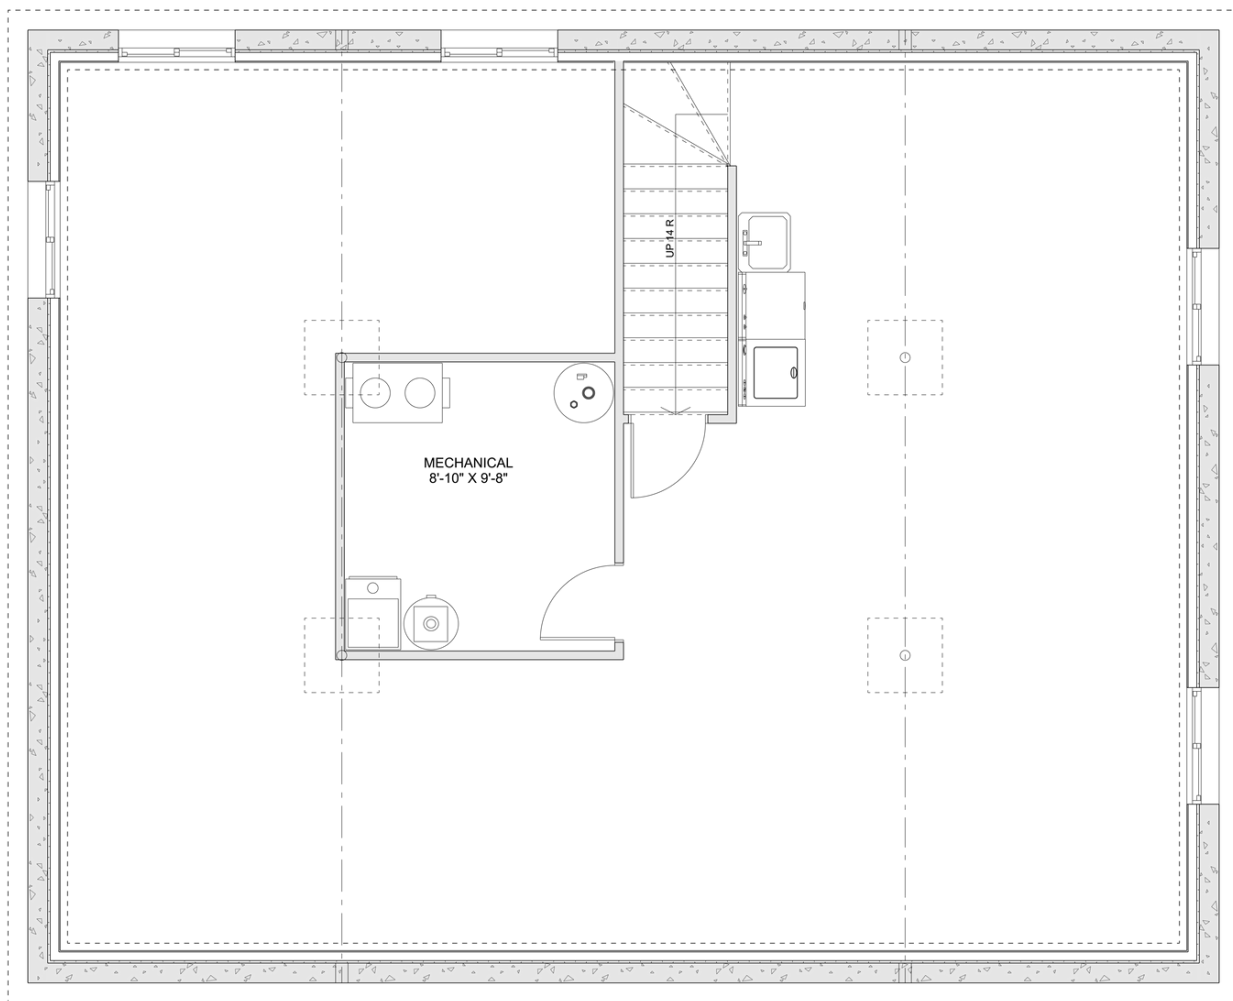

# PLAN #21-0301

3 BEDROOMS

2 BATHROOMS

TYPE: Bungalow

SIZE: 1,564 SQ. FT.

OVERALL WIDTH: 40'-0"

OVERALL DEPTH: 44'-0"

## MAIN FLOOR

## PLAN #21-0301