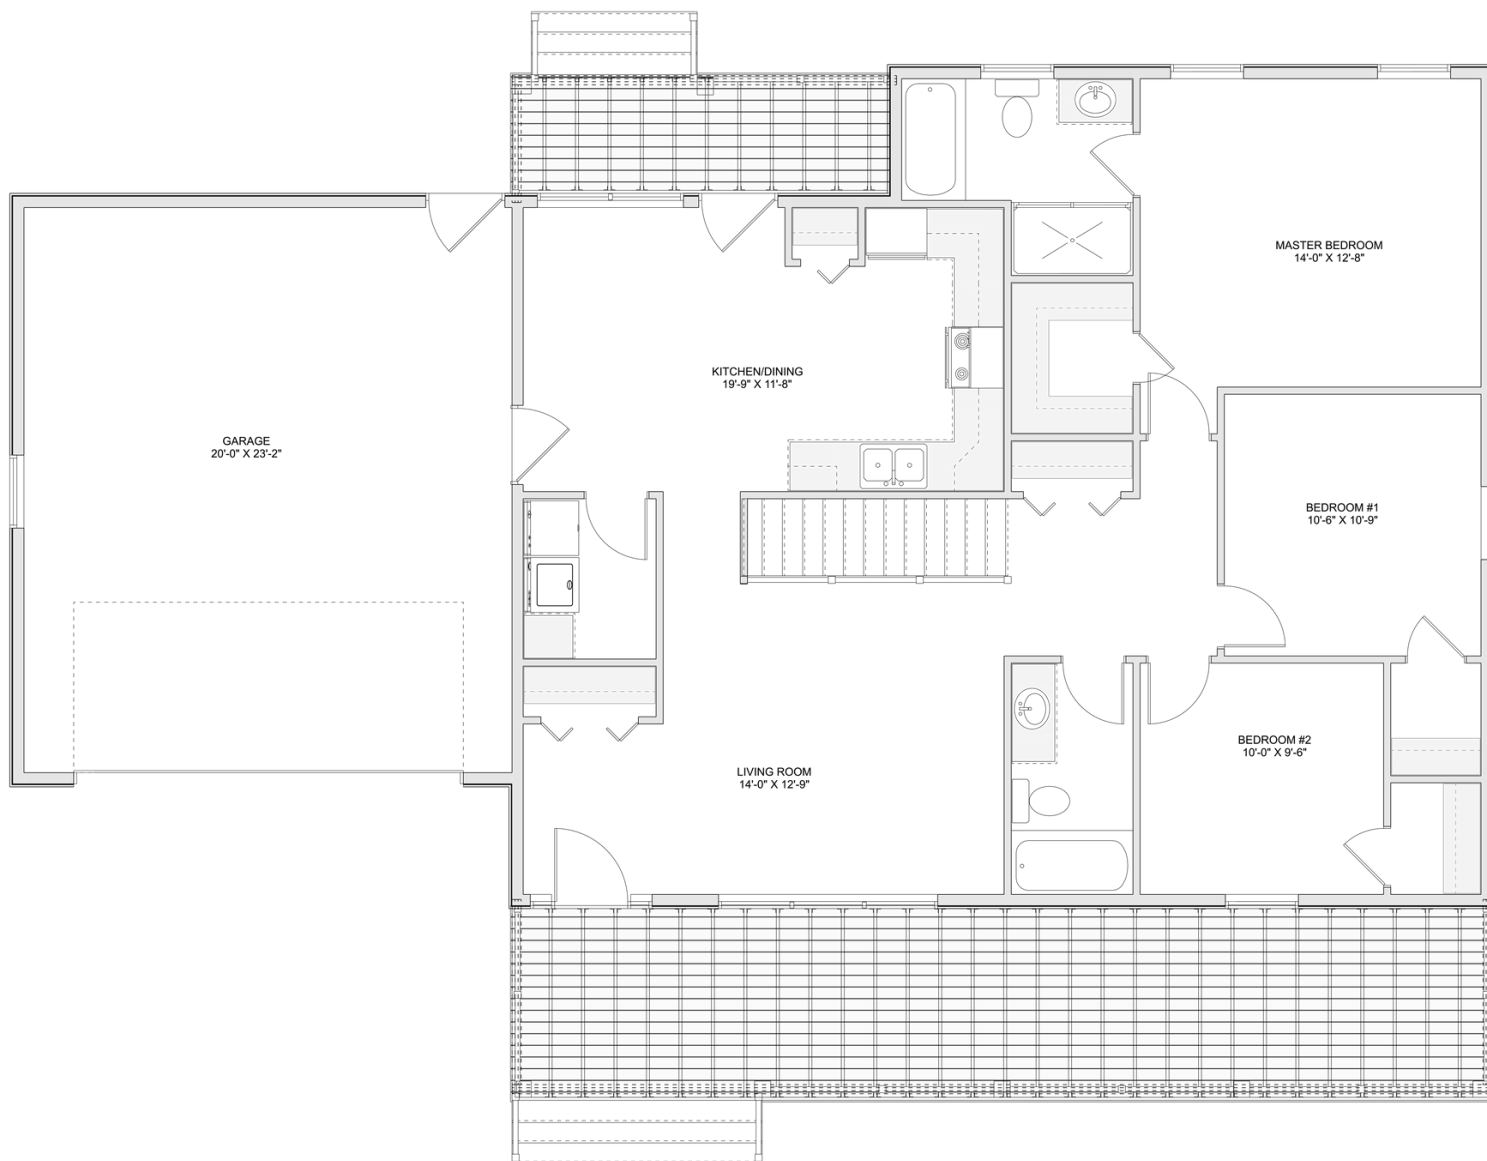

PLAN #21-0302

3 BEDROOMS

2 BATHROOMS

TYPE: Bungalow

SIZE: 2,208 SQ. FT.

OVERALL WIDTH: 60'-9"

OVERALL DEPTH: 42'-6"

CHOOSE YOUR DREAM HOME

Not seeing the perfect plan? We also offer custom design services!

613-876-2488

information@houseofthree.ca

www.houseofthree.ca

PLAN #21-0302

MAIN FLOOR

CHOOSE YOUR DREAM HOME

Not seeing the perfect plan? We also offer custom design services!