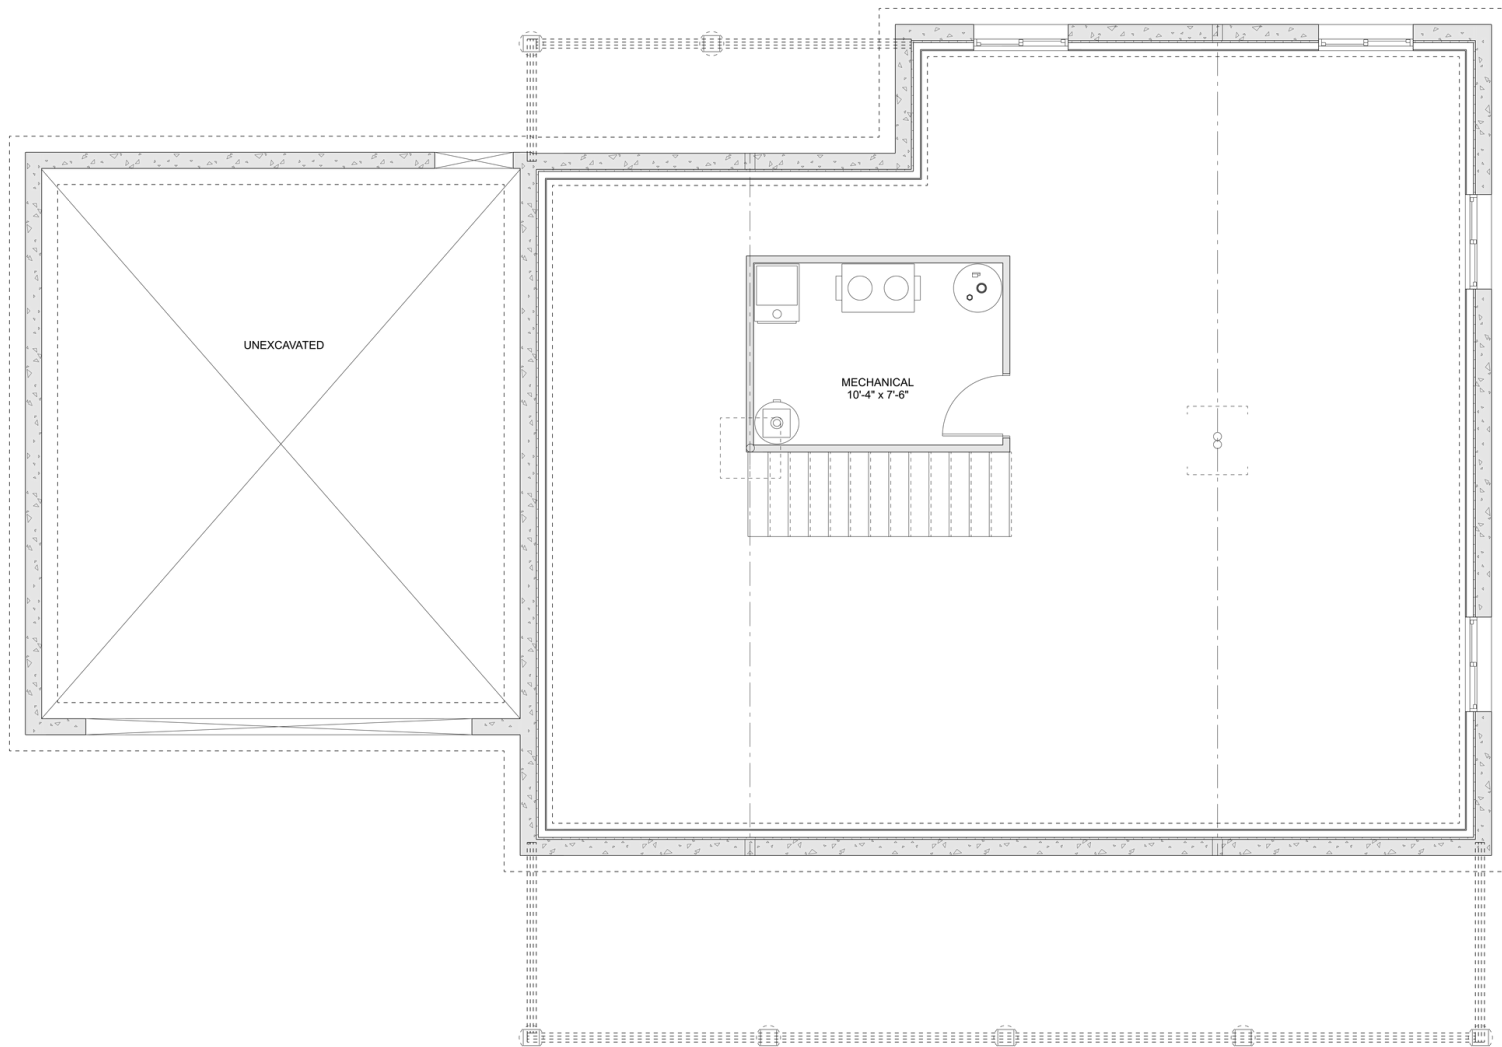

PLAN #21-0302

3 BEDROOMS

2 BATHROOMS

TYPE: Bungalow

SIZE: 2,208 SQ. FT.

OVERALL WIDTH: 60'-9"

OVERALL DEPTH: 42'-6"

CHOOSE YOUR DREAM HOME

Not seeing the perfect plan? We also offer custom design services!

613-876-2488

information@houseofthree.ca

www.houseofthree.ca

PLAN #21-0302

MAIN FLOOR

CHOOSE YOUR DREAM HOME

Not seeing the perfect plan? We also offer custom design services!

613-876-2488

information@houseofthree.ca

www.houseofthree.ca

PLAN #21-0302

FOUNDATION

ALL DIMENSIONS APPROXIMATE. E. & O. E.