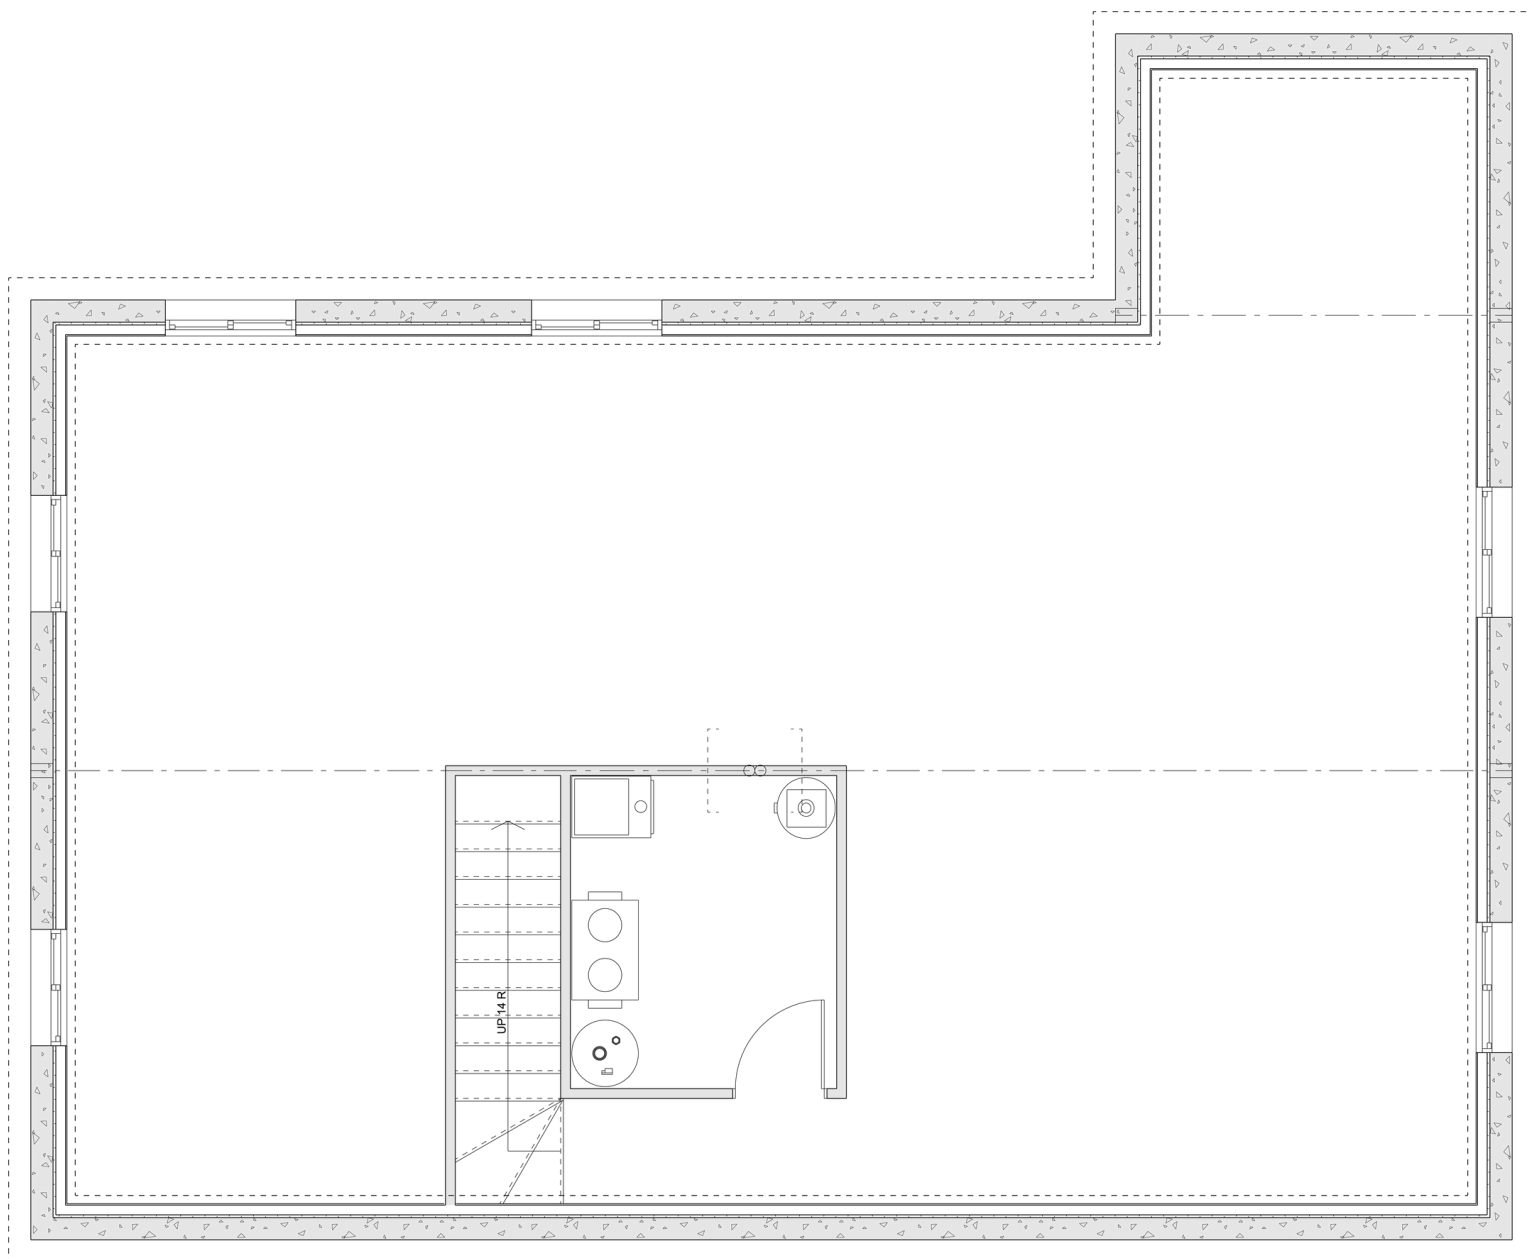

PLAN #21-0303

3 BEDROOMS

2 BATHROOMS

TYPE: Bungalow

SIZE: 1,629 SQ. FT.

OVERALL WIDTH: 44'-6"

OVERALL DEPTH: 42'-3"

CHOOSE YOUR DREAM HOME

613-876-2488

information@houseofthree.ca

www.houseofthree.ca

PLAN #21-0247

FOUNDATION

ALL DIMENSIONS APPROXIMATE. E. & O. E.