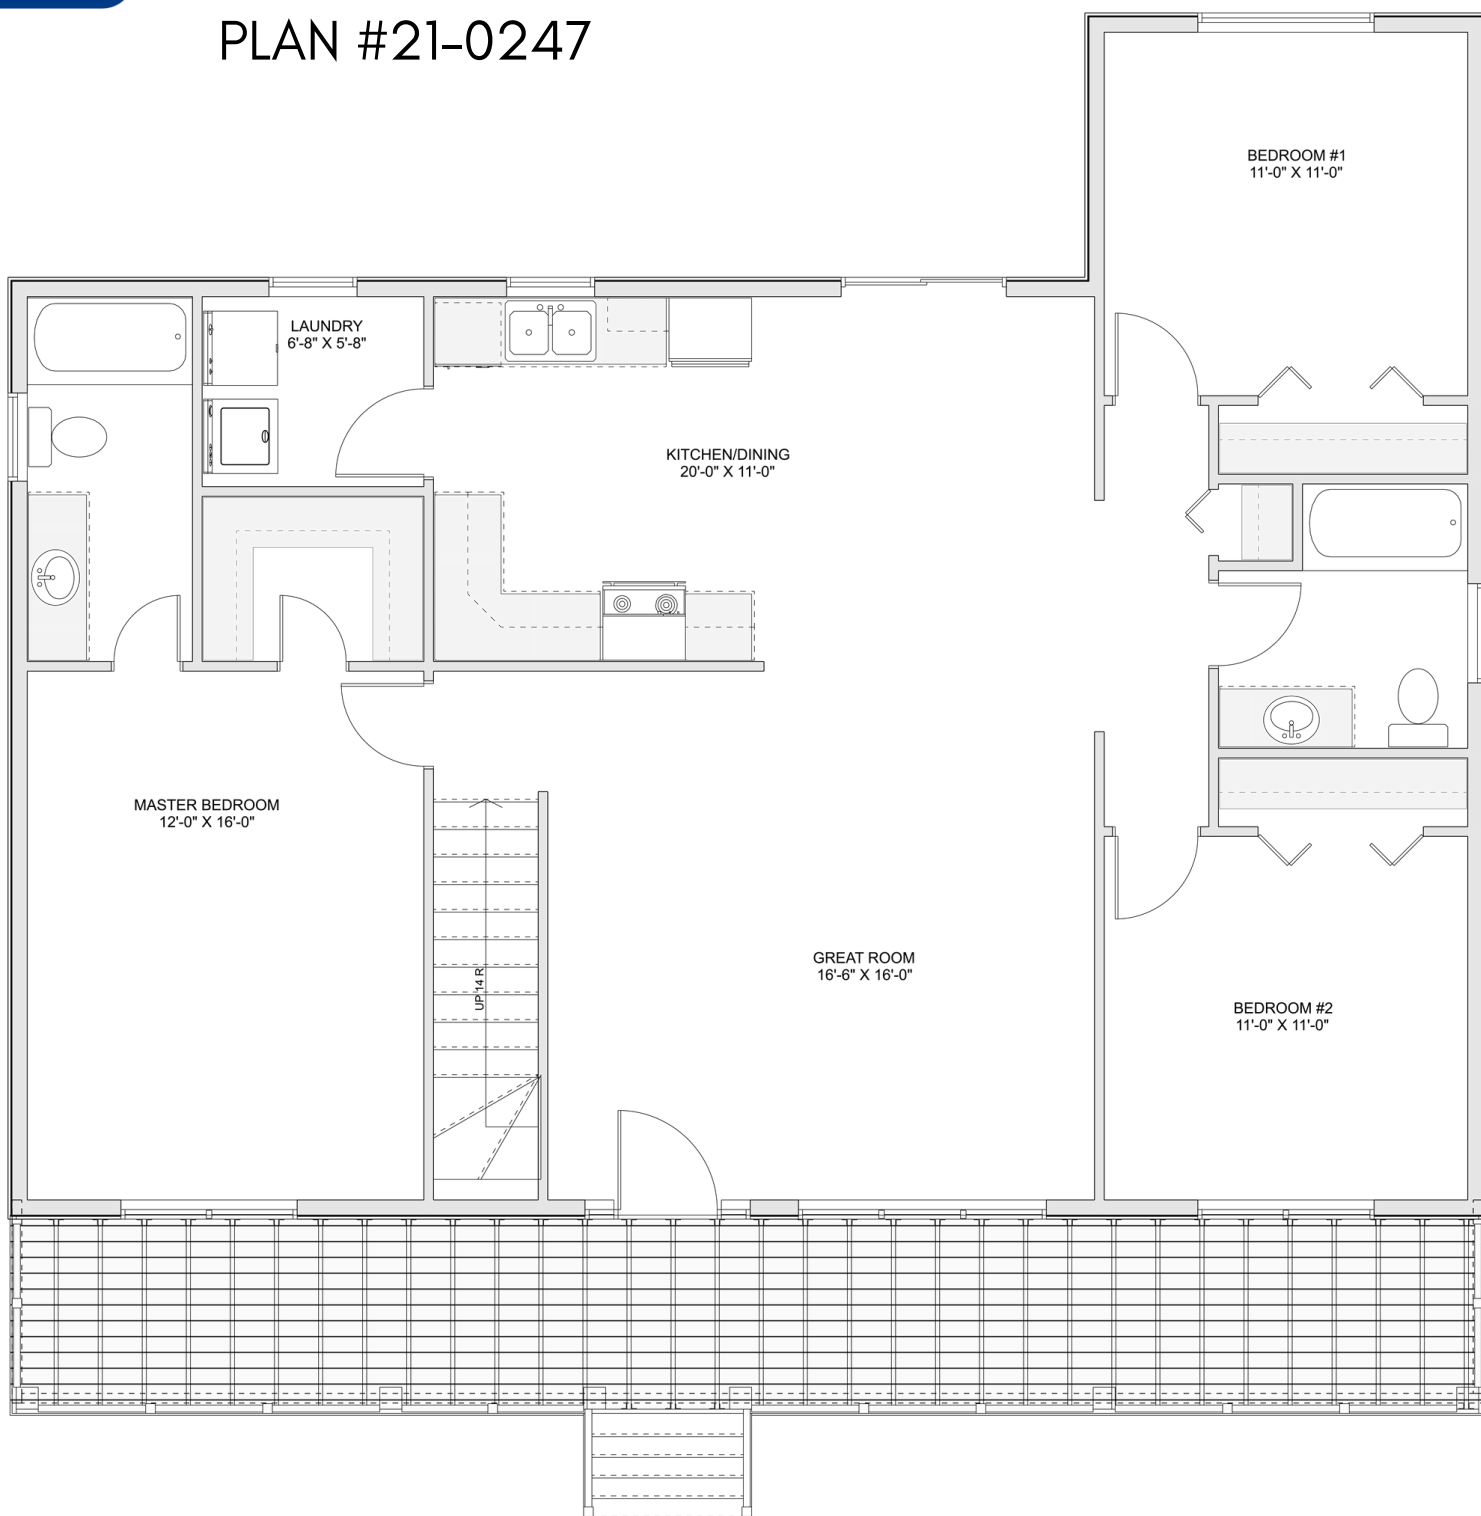

PLAN #21-0303

3 BEDROOMS

2 BATHROOMS

TYPE: Bungalow

SIZE: 1,629 SQ. FT.

OVERALL WIDTH: 44'-6"

OVERALL DEPTH: 42'-3"

CHOOSE YOUR DREAM HOME

Not seeing the perfect plan? We also offer custom design services!

613-876-2488

information@houseofthree.ca

www.houseofthree.ca

PLAN #21-0247

MAIN FLOOR

CHOOSE YOUR DREAM HOME

Not seeing the perfect plan? We also offer custom design services!

613-876-2488

information@houseofthree.ca

www.houseofthree.ca

PLAN #21-0247

FOUNDATION

ALL DIMENSIONS APPROXIMATE. E. & O. E.