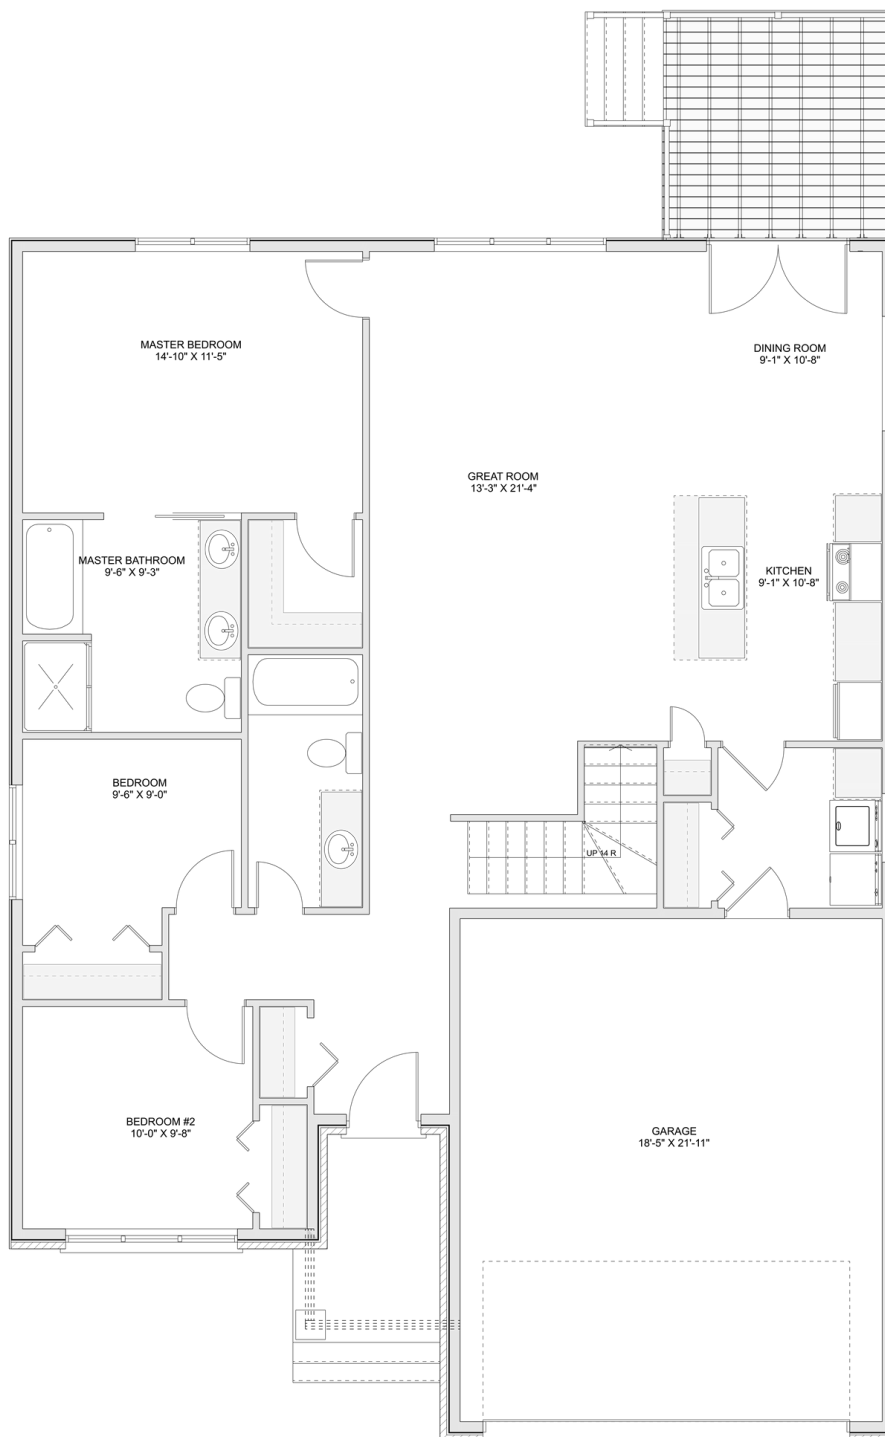

PLAN #21-0304

3 BEDROOMS

2 BATHROOMS

TYPE: Bungalow

SIZE: 2,005 SQ. FT.

OVERALL WIDTH: 38'-5"

OVERALL DEPTH: 62'-5"

CHOOSE YOUR DREAM HOME

Not seeing the perfect plan? We also offer custom design services!

613-876-2488

information@houseofthree.ca

www.houseofthree.ca

PLAN #21-0304

MAIN FLOOR

CHOOSE YOUR DREAM HOME

Not seeing the perfect plan? We also offer custom design services!