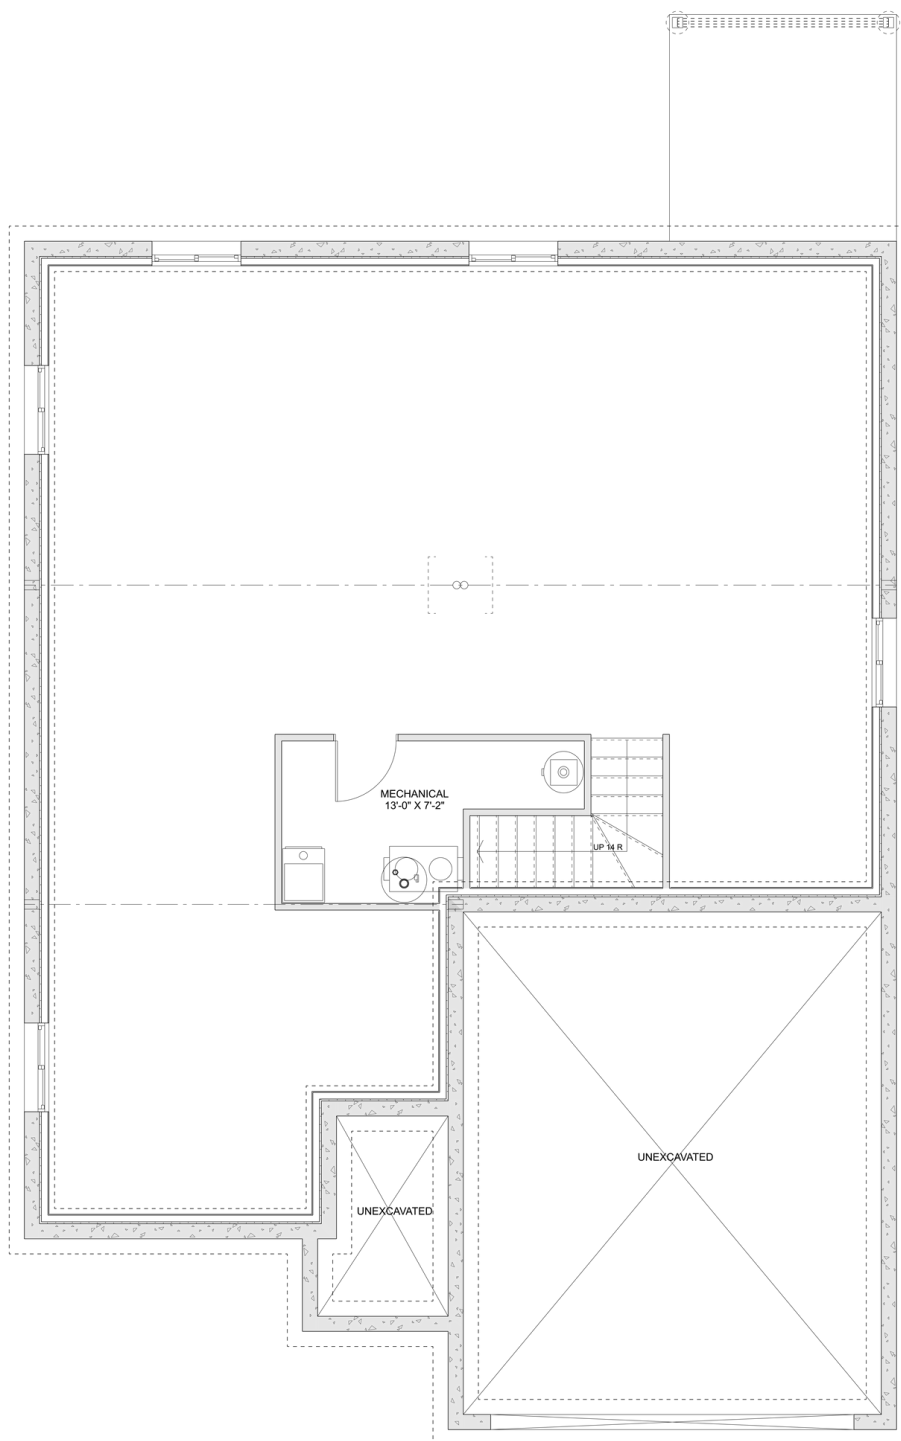

CHOOSE YOUR DREAM HOME

Not seeing the perfect plan? We also offer custom design services!

613-876-2488

information@houseofthree.ca

www.houseofthree.ca

PLAN #21-0304

FOUNDATION